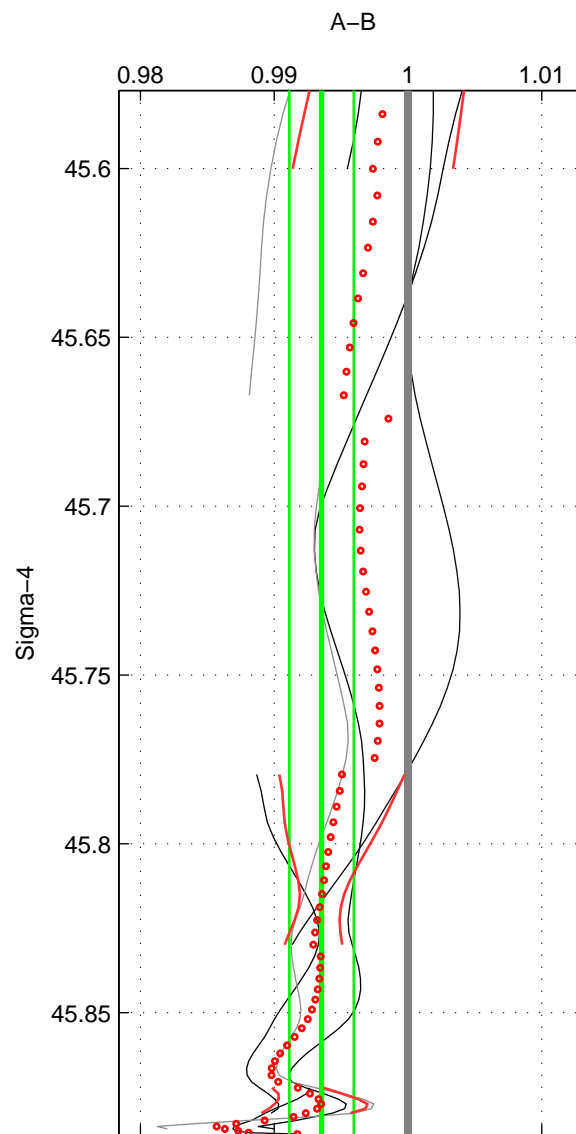

Cruise A (red). Date: Mar 2003 Cruisename: 597-49NZ20030220

Cruise B (blue). Date: Mar 2005 Cruisename: 604-49NZ20050228

*** "Favourite" values are means of spaces 1 2 3.

	Offset	O.StDev	Ratio	R.Stdev	Rating
SIGMA:	-0.017	0.006	0.994	0.002	3
THETA:	-0.021	0.007	0.992	0.003	3
DEPTH:	-0.021	0.007	0.992	0.003	3
FAV.:	-0.020	0.007	0.993	0.003	3

Profiles of A: 5
 Profiles of B: 3
 Diff profs : 5
 WMoffset (A-B): -0.017377
 WMoffset stdev: 0.0064041
 WMratio (A/B): 0.99353
 WMratio stdev: 0.00241

Quality (1-5): 3

Profiles of A: 5
 Profiles of B: 3
 Diff profs : 5
 WMoffset (A-B): -0.020728
 WMoffset stdev: 0.0072699
 WMratio (A/B): 0.9922
 WMratio stdev: 0.0027964

Quality (1-5): 3

Profiles of A: 5
 Profiles of B: 3
 Diff profs : 5
 WMoffset (A-B): -0.021053
 WMoffset stdev: 0.0065962
 WMratio (A/B): 0.99199
 WMratio stdev: 0.0025579

Quality (1-5): 3