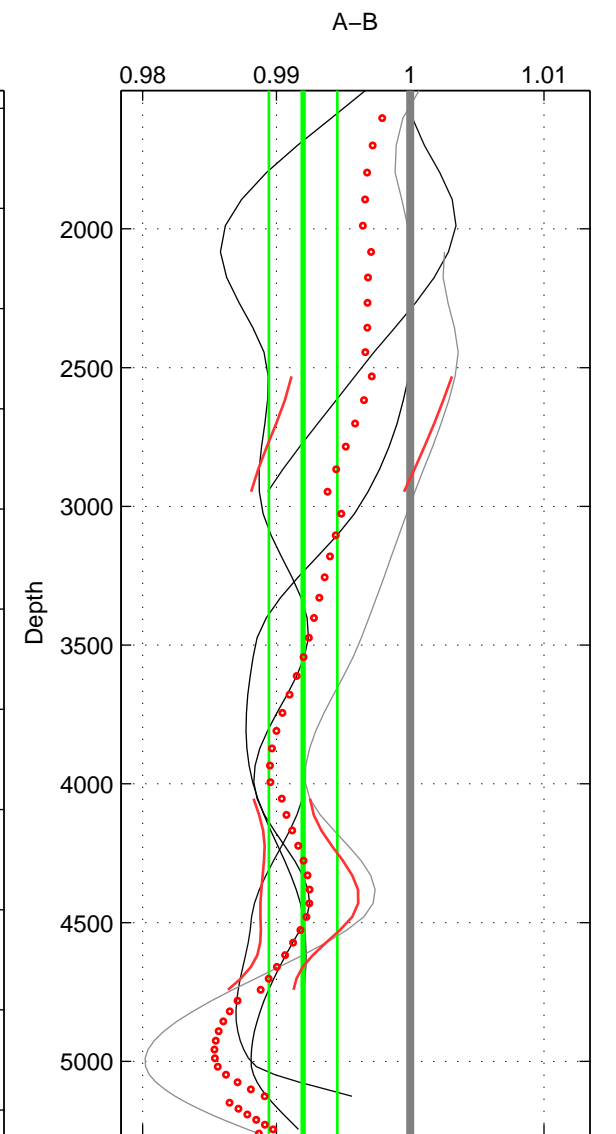

Cruise A (red). Date: Mar 2003 Cruisename: 597-49NZ20030220

Cruise B (blue). Date: Mar 2005 Cruisename: 604-49NZ20050228

*** "Favourite" values are means of spaces 1 2 3.

	Offset	O.StDev	Ratio	R.Stdev	Rating
SIGMA:	-0.017	0.006	0.994	0.002	3
THETA:	-0.021	0.007	0.992	0.003	3
DEPTH:	-0.021	0.007	0.992	0.003	3
FAV.:	-0.020	0.007	0.993	0.003	3

Profiles of A: 5
 Profiles of B: 3
 Diff profs : 5
 WMoffset (A-B): -0.017377
 WMoffset stdev: 0.0064041
 WMratio (A/B): 0.99353
 WMratio stdev: 0.00241

Quality (1-5): 3

Profiles of A: 5
 Profiles of B: 3
 Diff profs : 5
 WMoffset (A-B): -0.020728
 WMoffset stdev: 0.0072699
 WMratio (A/B): 0.9922
 WMratio stdev: 0.0027964

Quality (1-5): 3

Profiles of A: 5
 Profiles of B: 3
 Diff profs : 5
 WMoffset (A-B): -0.021053
 WMoffset stdev: 0.0065962
 WMratio (A/B): 0.99199
 WMratio stdev: 0.0025579

Quality (1-5): 3