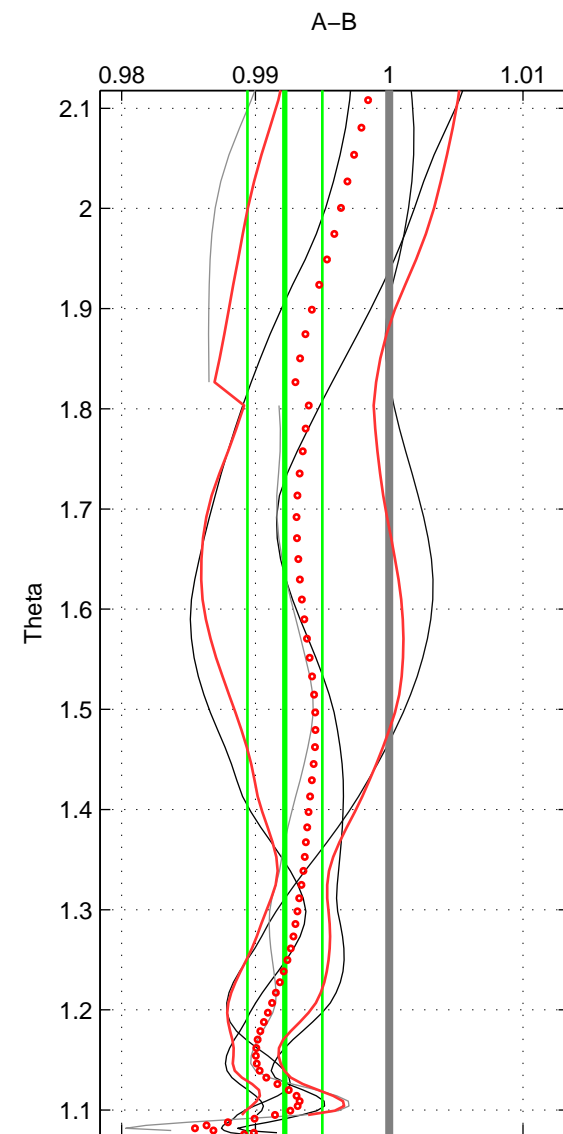

Cruise A (red). Date: Mar 2003 Cruisename: 597-49NZ20030220

Cruise B (blue). Date: Mar 2005 Cruisename: 604-49NZ20050228

*** "Favourite" values are means of spaces 1 2 3.

	Offset	O.StDev	Ratio	R.Stdev	Rating
SIGMA:	-0.017	0.006	0.994	0.002	3
THETA:	-0.021	0.007	0.992	0.003	3
DEPTH:	-0.021	0.007	0.992	0.003	3
FAV.:	-0.020	0.007	0.993	0.003	3

Profiles of A: 5
 Profiles of B: 3
 Diff profs : 5
 WMoffset (A-B): -0.017377
 WMoffset stdev: 0.0064041
 WMratio (A/B): 0.99353
 WMratio stdev: 0.00241

Quality (1-5): 3

Profiles of A: 5
 Profiles of B: 3
 Diff profs : 5
 WMoffset (A-B): -0.020728
 WMoffset stdev: 0.0072699
 WMratio (A/B): 0.9922
 WMratio stdev: 0.0027964

Quality (1-5): 3

Profiles of A: 5
 Profiles of B: 3
 Diff profs : 5
 WMoffset (A-B): -0.021053
 WMoffset stdev: 0.0065962
 WMratio (A/B): 0.99199
 WMratio stdev: 0.0025579

Quality (1-5): 3