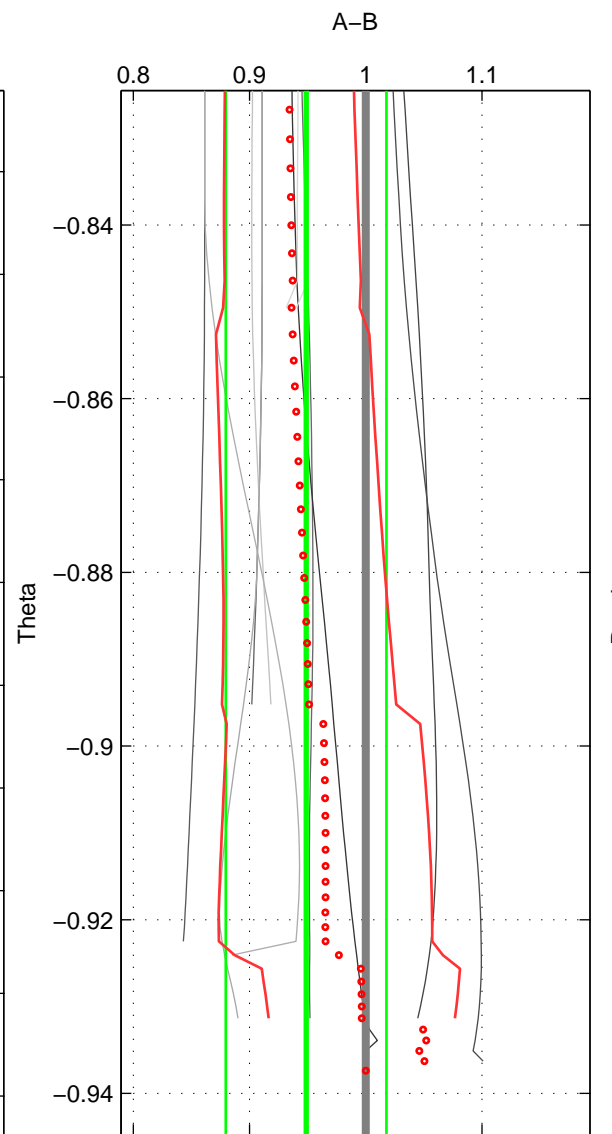

Cruise A (red). Date: Sep 1993 Cruisename: 3-06AQ19930806

Cruise B (blue). Date: Aug 1995 Cruisename: 4-06AQ19950707

*** "Favourite" values are means of spaces 1 2.

	Offset	O.StDev	Ratio	R.Stdev	Rating
SIGMA:	-0.091	0.050	0.911	0.049	3
THETA:	-0.052	0.070	0.949	0.069	3
DEPTH:	-0.012	0.062	0.990	0.062	2
FAV. :	-0.072	0.060	0.930	0.059	3

Profiles of A: 10
 Profiles of B: 2
 Diff profs : 11
 WMoffset (A-B): -0.091318
 WMoffset stdev: 0.049908
 WMratio (A/B): 0.91053
 WMratio stdev: 0.048807

Quality (1-5): 3

Profiles of A: 11
 Profiles of B: 2
 Diff profs : 11
 WMoffset (A-B): -0.052224
 WMoffset stdev: 0.070012
 WMratio (A/B): 0.94877
 WMratio stdev: 0.069075

Quality (1-5): 3

Profiles of A: 10
 Profiles of B: 2
 Diff profs : 11
 WMoffset (A-B): -0.011636
 WMoffset stdev: 0.062484
 WMratio (A/B): 0.9896
 WMratio stdev: 0.062331

Quality (1-5): 2

Please note that statistics are bad.