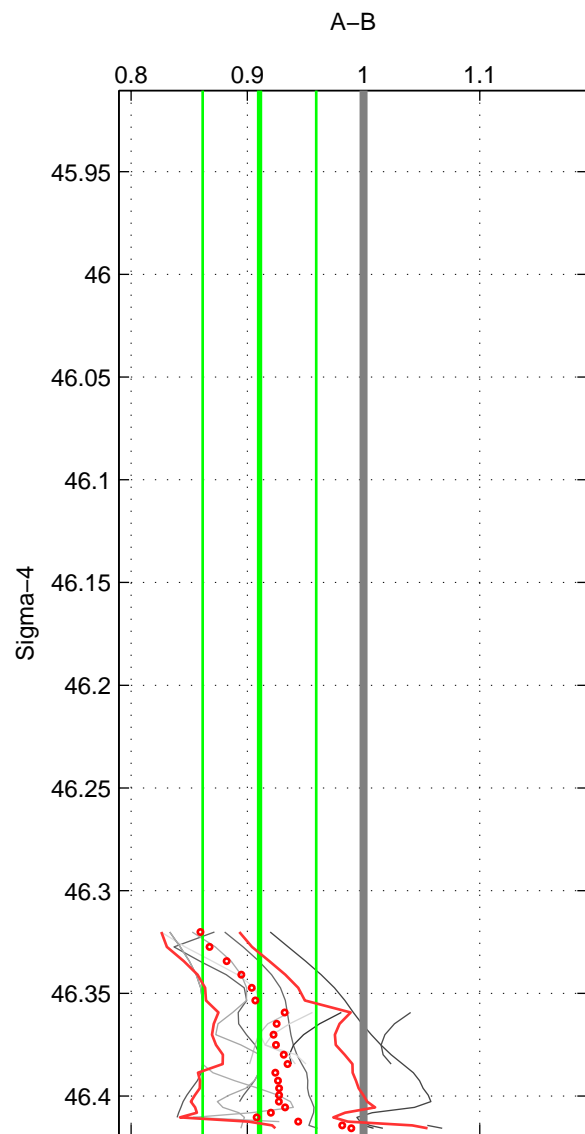

Cruise A (red). Date: Sep 1993 Cruisename: 3-06AQ19930806

Cruise B (blue). Date: Aug 1995 Cruisename: 4-06AQ19950707

*** "Favourite" values are means of spaces 1 2.

	Offset	O.StDev	Ratio	R.Stdev	Rating
SIGMA:	-0.091	0.050	0.911	0.049	3
THETA:	-0.052	0.070	0.949	0.069	3
DEPTH:	-0.012	0.062	0.990	0.062	2
FAV. :	-0.072	0.060	0.930	0.059	3

Profiles of A: 10
 Profiles of B: 2
 Diff profs : 11
 WMoffset (A-B): -0.091318
 WMoffset stdev: 0.049908
 WMratio (A/B): 0.91053
 WMratio stdev: 0.048807

Quality (1-5): 3

Profiles of A: 11
 Profiles of B: 2
 Diff profs : 11
 WMoffset (A-B): -0.052224
 WMoffset stdev: 0.070012
 WMratio (A/B): 0.94877
 WMratio stdev: 0.069075

Quality (1-5): 3

Profiles of A: 10
 Profiles of B: 2
 Diff profs : 11
 WMoffset (A-B): -0.011636
 WMoffset stdev: 0.062484
 WMratio (A/B): 0.9896
 WMratio stdev: 0.062331

Quality (1-5): 2

Please note that statistics are bad.