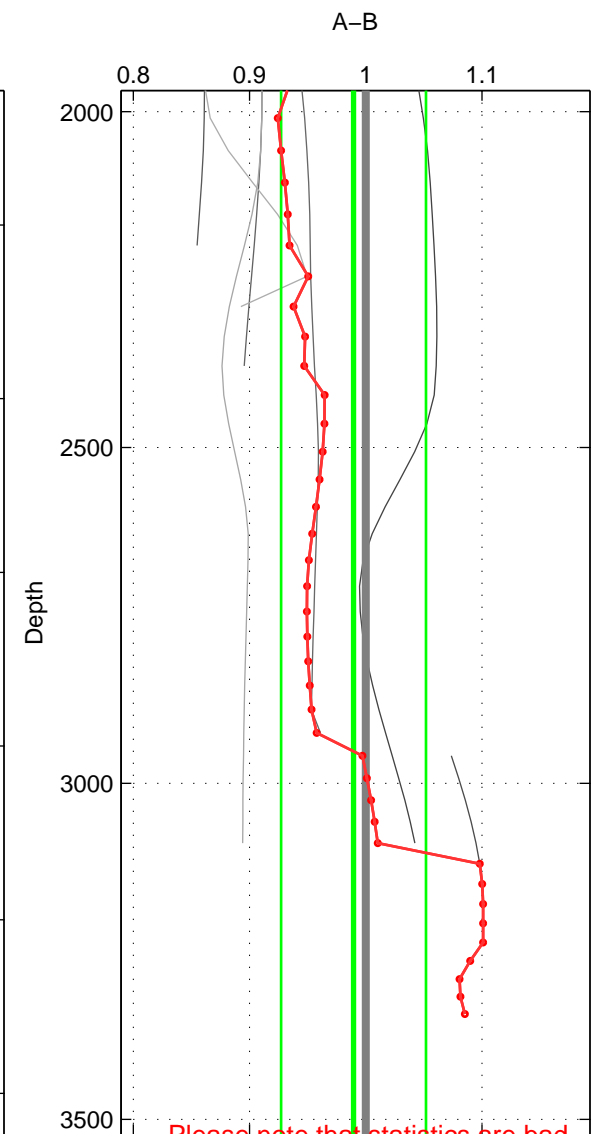

Cruise A (red). Date: Sep 1993 Cruisename: 3-06AQ19930806

Cruise B (blue). Date: Aug 1995 Cruisename: 4-06AQ19950707

*** "Favourite" values are means of spaces 1 2.

	Offset	O.StDev	Ratio	R.Stdev	Rating
SIGMA:	-0.091	0.050	0.911	0.049	3
THETA:	-0.052	0.070	0.949	0.069	3
DEPTH:	-0.012	0.062	0.990	0.062	2
FAV. :	-0.072	0.060	0.930	0.059	3

Profiles of A: 10
 Profiles of B: 2
 Diff profs : 11
 WMoffset (A-B): -0.091318
 WMoffset stdev: 0.049908
 WMratio (A/B): 0.91053
 WMratio stdev: 0.048807

Quality (1-5): 3

Profiles of A: 11
 Profiles of B: 2
 Diff profs : 11
 WMoffset (A-B): -0.052224
 WMoffset stdev: 0.070012
 WMratio (A/B): 0.94877
 WMratio stdev: 0.069075

Quality (1-5): 3

Profiles of A: 10
 Profiles of B: 2
 Diff profs : 11
 WMoffset (A-B): -0.011636
 WMoffset stdev: 0.062484
 WMratio (A/B): 0.9896
 WMratio stdev: 0.062331

Quality (1-5): 2

Please note that statistics are bad.