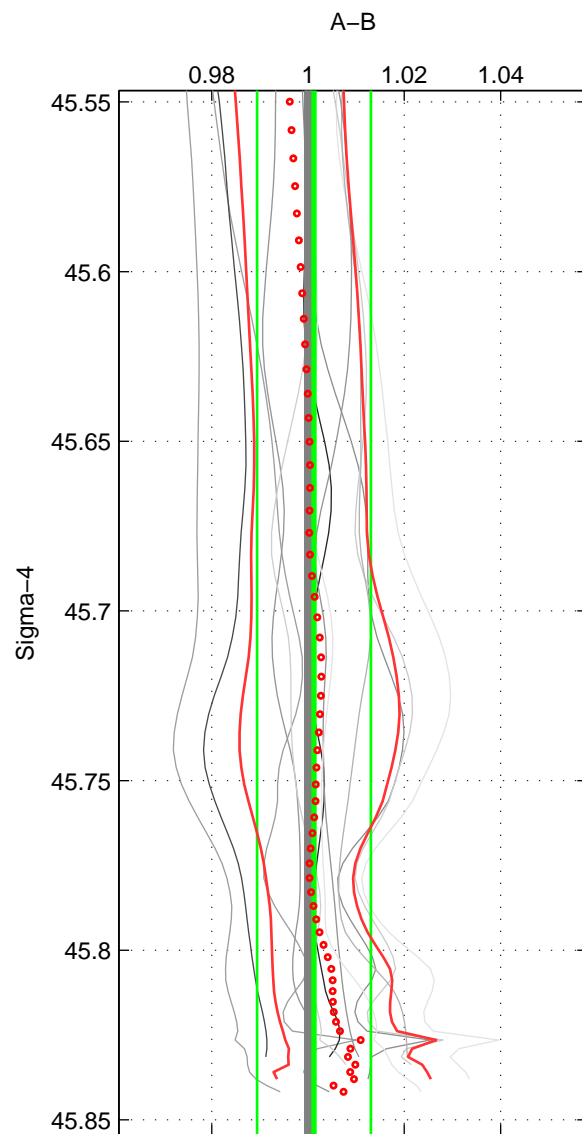

Cruise A (red). Date: Feb 1991 Cruisename: 478-31DS19910216  
 Cruise B (blue). Date: Aug 1985 Cruisename: 496-325019850804

\*\*\* "Favourite" values are means of spaces 1 2 3.

|        | Offset | O.StDev | Ratio | R.Stdev | Rating |
|--------|--------|---------|-------|---------|--------|
| SIGMA: | 0.004  | 0.034   | 1.001 | 0.012   | 3      |
| THETA: | 0.002  | 0.034   | 1.001 | 0.012   | 3      |
| DEPTH: | 0.011  | 0.034   | 1.004 | 0.012   | 3      |
| FAV.:  | 0.006  | 0.034   | 1.002 | 0.012   | 3      |

Profiles of A: 3  
 Profiles of B: 4  
 Diff profs: 12  
 WMoffset (A-B): 0.0038005  
 WMoffset stdev: 0.033788  
 WMratio (A/B): 1.0012  
 WMratio stdev: 0.011815

Quality (1-5): 3

Profiles of A: 3  
 Profiles of B: 4  
 Diff profs: 12  
 WMoffset (A-B): 0.0021337  
 WMoffset stdev: 0.034475  
 WMratio (A/B): 1.0007  
 WMratio stdev: 0.01207

Quality (1-5): 3

Profiles of A: 3  
 Profiles of B: 4  
 Diff profs: 12  
 WMoffset (A-B): 0.010793  
 WMoffset stdev: 0.03383  
 WMratio (A/B): 1.0036  
 WMratio stdev: 0.012171

Quality (1-5): 3