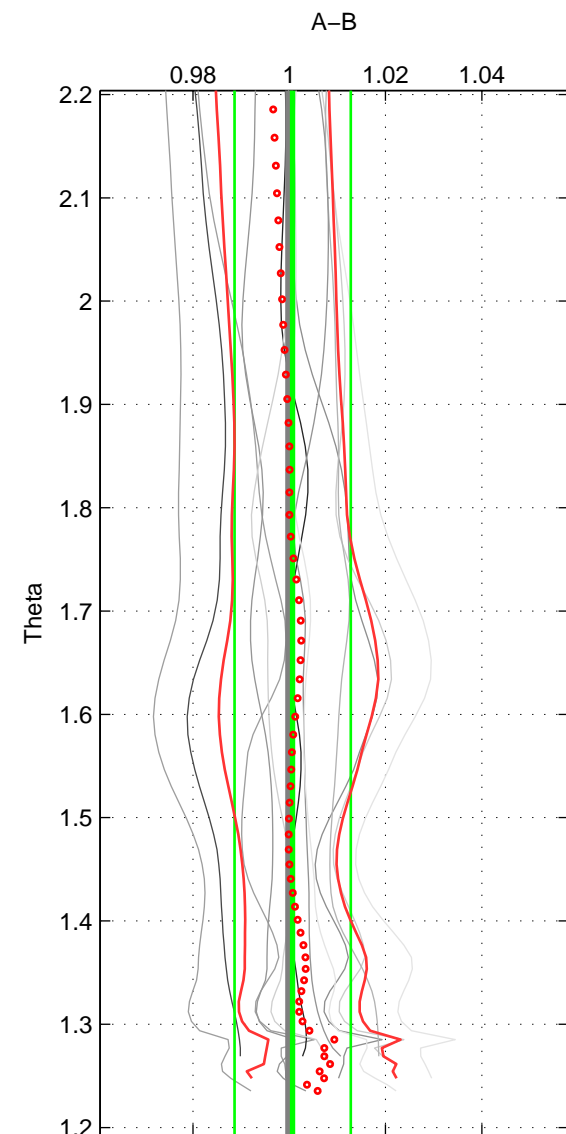

Cruise A (red). Date: Feb 1991 Cruisename: 478-31DS19910216  
 Cruise B (blue). Date: Aug 1985 Cruisename: 496-325019850804

\*\*\* "Favourite" values are means of spaces 1 2 3.

|        | Offset | O.StDev | Ratio | R.Stdev | Rating |
|--------|--------|---------|-------|---------|--------|
| SIGMA: | 0.004  | 0.034   | 1.001 | 0.012   | 3      |
| THETA: | 0.002  | 0.034   | 1.001 | 0.012   | 3      |
| DEPTH: | 0.011  | 0.034   | 1.004 | 0.012   | 3      |
| FAV.:  | 0.006  | 0.034   | 1.002 | 0.012   | 3      |

Profiles of A: 3  
 Profiles of B: 4  
 Diff profs: 12  
 WMoffset (A-B): 0.0038005  
 WMoffset stdev: 0.033788  
 WMratio (A/B): 1.0012  
 WMratio stdev: 0.011815

Quality (1-5): 3

Profiles of A: 3  
 Profiles of B: 4  
 Diff profs: 12  
 WMoffset (A-B): 0.0021337  
 WMoffset stdev: 0.034475  
 WMratio (A/B): 1.0007  
 WMratio stdev: 0.01207

Quality (1-5): 3

Profiles of A: 3  
 Profiles of B: 4  
 Diff profs: 12  
 WMoffset (A-B): 0.010793  
 WMoffset stdev: 0.03383  
 WMratio (A/B): 1.0036  
 WMratio stdev: 0.012171

Quality (1-5): 3