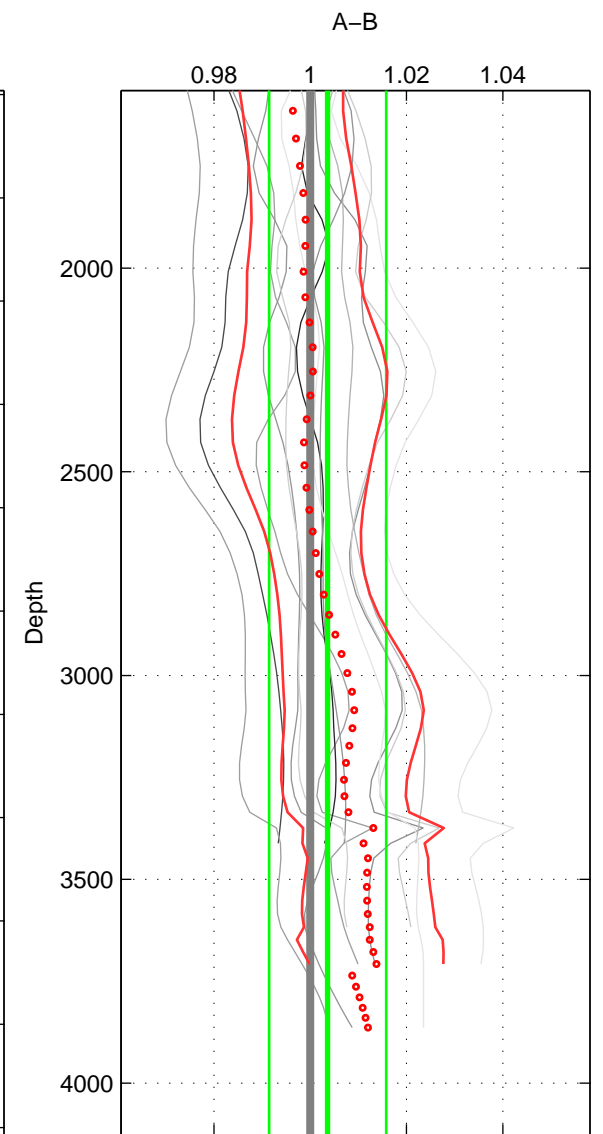

Cruise A (red). Date: Feb 1991 Cruisename: 478-31DS19910216  
 Cruise B (blue). Date: Aug 1985 Cruisename: 496-325019850804

\*\*\* "Favourite" values are means of spaces 1 2 3.

|        | Offset | O.StDev | Ratio | R.Stdev | Rating |
|--------|--------|---------|-------|---------|--------|
| SIGMA: | 0.004  | 0.034   | 1.001 | 0.012   | 3      |
| THETA: | 0.002  | 0.034   | 1.001 | 0.012   | 3      |
| DEPTH: | 0.011  | 0.034   | 1.004 | 0.012   | 3      |
| FAV.:  | 0.006  | 0.034   | 1.002 | 0.012   | 3      |

Profiles of A: 3  
 Profiles of B: 4  
 Diff profs: 12  
 WMoffset (A-B): 0.0038005  
 WMoffset stdev: 0.033788  
 WMratio (A/B): 1.0012  
 WMratio stdev: 0.011815

Quality (1-5): 3

Profiles of A: 3  
 Profiles of B: 4  
 Diff profs: 12  
 WMoffset (A-B): 0.0021337  
 WMoffset stdev: 0.034475  
 WMratio (A/B): 1.0007  
 WMratio stdev: 0.01207

Quality (1-5): 3

Profiles of A: 3  
 Profiles of B: 4  
 Diff profs: 12  
 WMoffset (A-B): 0.010793  
 WMoffset stdev: 0.03383  
 WMratio (A/B): 1.0036  
 WMratio stdev: 0.012171

Quality (1-5): 3