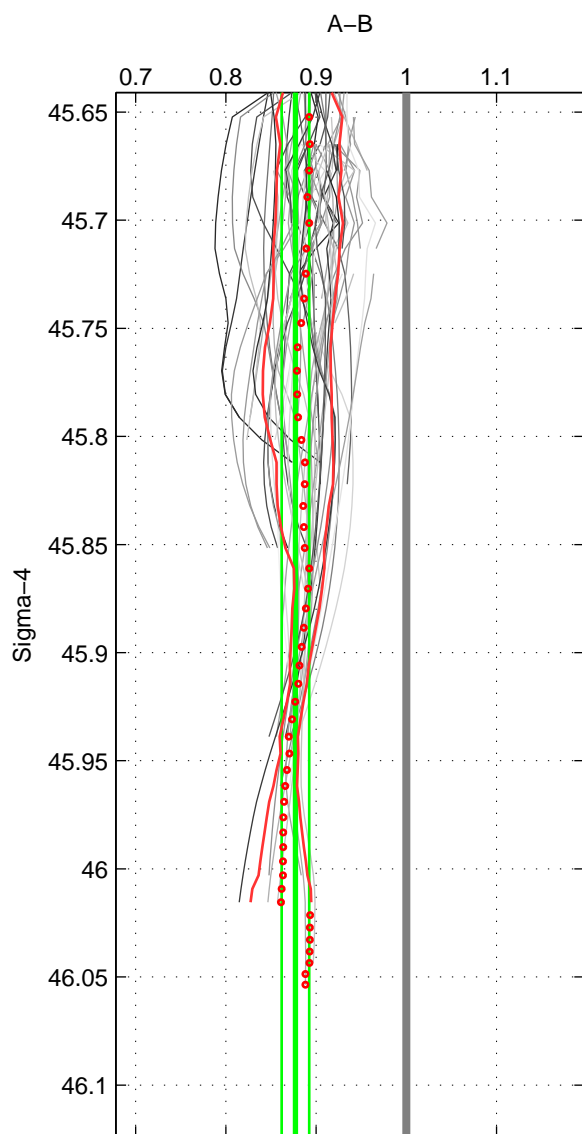

Cruise A (red). Date: Aug 1997 Cruisename: 63-34AR19970805

Cruise B (blue). Date: Aug 1994 Cruisename: 90-58JH19940723

*** "Favourite" values are means of spaces 1 2 3.

	Offset	O.StDev	Ratio	R.Stdev	Rating
SIGMA:	-0.132	0.017	0.877	0.015	4
THETA:	-0.137	0.018	0.874	0.016	4
DEPTH:	-0.125	0.056	0.893	0.047	4
FAV. :	-0.132	0.030	0.881	0.026	4

Profiles of A: 10
 Profiles of B: 15
 Diff profs : 68
 WMoffset (A-B): -0.13238
 WMoffset stdev: 0.016979
 WMratio (A/B): 0.87713
 WMratio stdev: 0.015307

Quality (1-5): 4

Profiles of A: 10
 Profiles of B: 15
 Diff profs : 71
 WMoffset (A-B): -0.13681
 WMoffset stdev: 0.01826
 WMratio (A/B): 0.87361
 WMratio stdev: 0.016095

Quality (1-5): 4

Profiles of A: 10
 Profiles of B: 15
 Diff profs : 68
 WMoffset (A-B): -0.12535
 WMoffset stdev: 0.056254
 WMratio (A/B): 0.89289
 WMratio stdev: 0.047249

Quality (1-5): 4