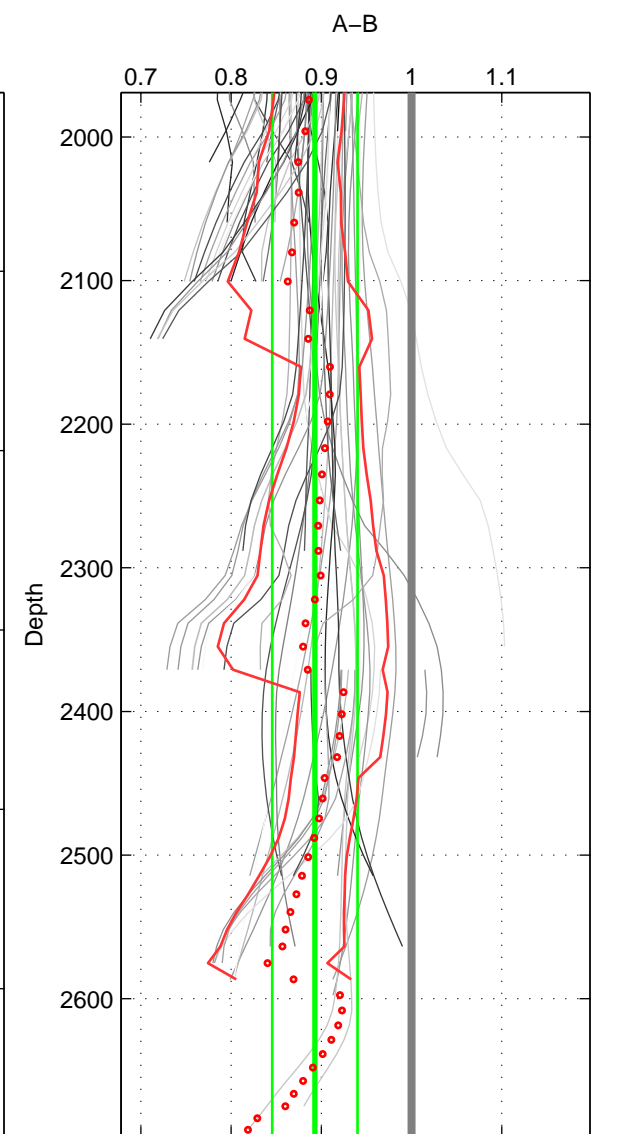

Cruise A (red). Date: Aug 1997 Cruisename: 63-34AR19970805

Cruise B (blue). Date: Aug 1994 Cruisename: 90-58JH19940723

*** "Favourite" values are means of spaces 1 2 3.

	Offset	O.StDev	Ratio	R.Stdev	Rating
SIGMA:	-0.132	0.017	0.877	0.015	4
THETA:	-0.137	0.018	0.874	0.016	4
DEPTH:	-0.125	0.056	0.893	0.047	4
FAV. :	-0.132	0.030	0.881	0.026	4

Profiles of A: 10
 Profiles of B: 15
 Diff profs : 68
 WMoffset (A-B): -0.13238
 WMoffset stdev: 0.016979
 WMratio (A/B): 0.87713
 WMratio stdev: 0.015307

Quality (1-5): 4

Profiles of A: 10
 Profiles of B: 15
 Diff profs : 71
 WMoffset (A-B): -0.13681
 WMoffset stdev: 0.01826
 WMratio (A/B): 0.87361
 WMratio stdev: 0.016095

Quality (1-5): 4

Profiles of A: 10
 Profiles of B: 15
 Diff profs : 68
 WMoffset (A-B): -0.12535
 WMoffset stdev: 0.056254
 WMratio (A/B): 0.89289
 WMratio stdev: 0.047249

Quality (1-5): 4