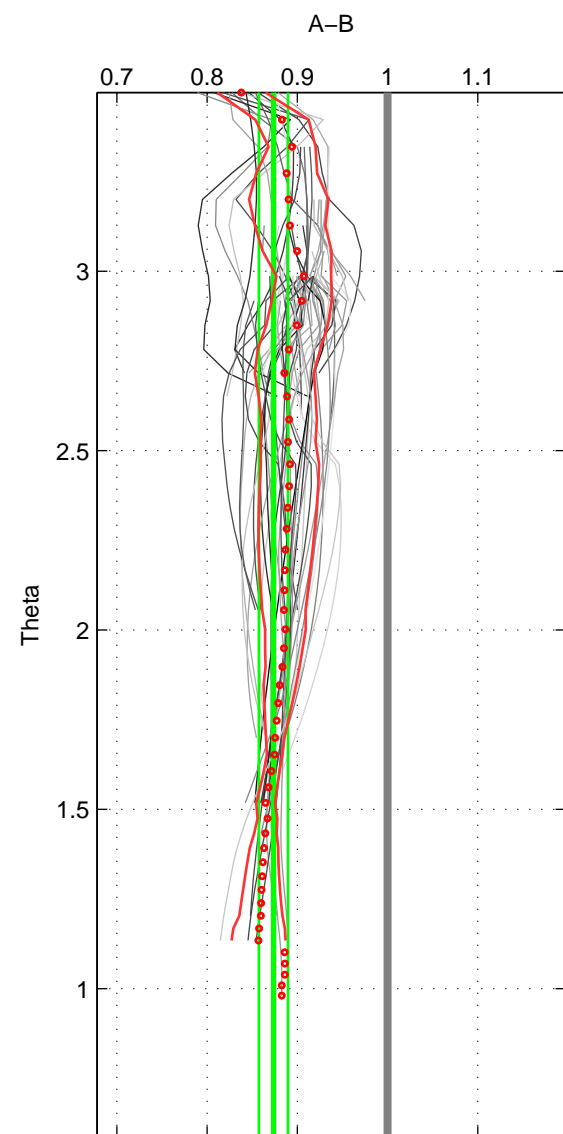

Cruise A (red). Date: Aug 1997 Cruisename: 63-34AR19970805

Cruise B (blue). Date: Aug 1994 Cruisename: 90-58JH19940723

*** "Favourite" values are means of spaces 1 2 3.

	Offset	O.StDev	Ratio	R.Stdev	Rating
SIGMA:	-0.132	0.017	0.877	0.015	4
THETA:	-0.137	0.018	0.874	0.016	4
DEPTH:	-0.125	0.056	0.893	0.047	4
FAV. :	-0.132	0.030	0.881	0.026	4

Profiles of A: 10
 Profiles of B: 15
 Diff profs : 68
 WMoffset (A-B): -0.13238
 WMoffset stdev: 0.016979
 WMratio (A/B): 0.87713
 WMratio stdev: 0.015307

Quality (1-5): 4

Profiles of A: 10
 Profiles of B: 15
 Diff profs : 71
 WMoffset (A-B): -0.13681
 WMoffset stdev: 0.01826
 WMratio (A/B): 0.87361
 WMratio stdev: 0.016095

Quality (1-5): 4

Profiles of A: 10
 Profiles of B: 15
 Diff profs : 68
 WMoffset (A-B): -0.12535
 WMoffset stdev: 0.056254
 WMratio (A/B): 0.89289
 WMratio stdev: 0.047249

Quality (1-5): 4