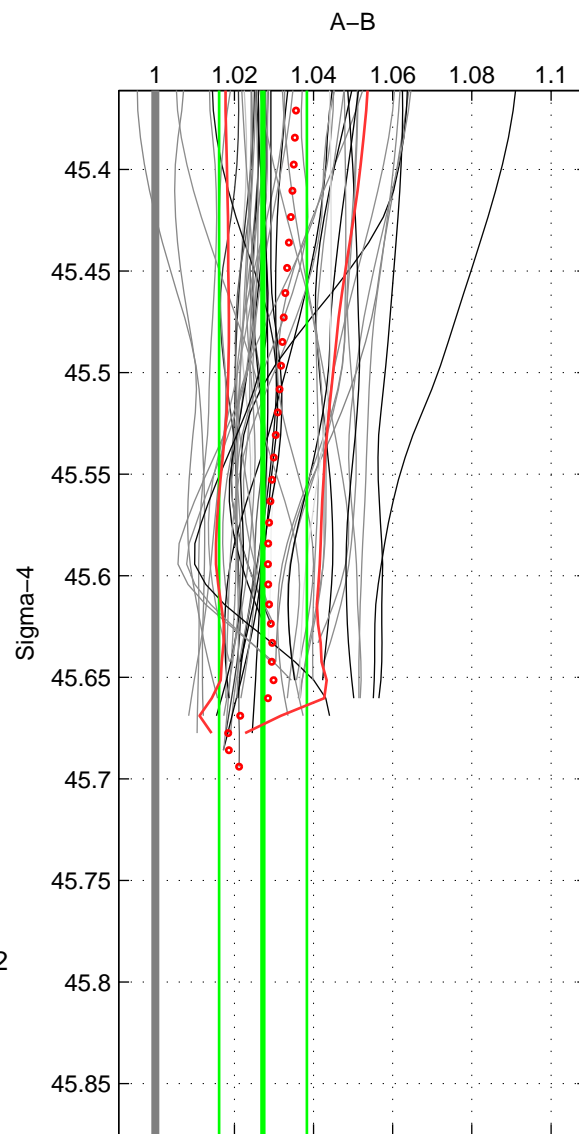

Cruise A (red). Date: Apr 2006 Cruisename: 671-49UF20060418

Cruise B (blue). Date: Feb 2008 Cruisename: 717-49UP20080122

*** "Favourite" values are means of spaces 1 2.

	Offset	O.StDev	Ratio	R.Stdev	Rating
SIGMA:	0.075	0.030	1.027	0.011	5
THETA:	0.060	0.021	1.022	0.008	5
DEPTH:	0.083	0.005	1.030	0.002	3
FAV.:	0.067	0.025	1.025	0.009	5

Profiles of A: 32
 Profiles of B: 17
 Diff profs : 51
 WMoffset (A-B): 0.074547
 WMoffset stdev: 0.029637
 WMratio (A/B): 1.0272
 WMratio stdev: 0.011084

Quality (1-5): 5

Profiles of A: 32
 Profiles of B: 17
 Diff profs : 51
 WMoffset (A-B): 0.060171
 WMoffset stdev: 0.0213
 WMratio (A/B): 1.022
 WMratio stdev: 0.0078898

Quality (1-5): 5

Profiles of A: 32
 Profiles of B: 17
 Diff profs : 51
 WMoffset (A-B): 0.08314
 WMoffset stdev: 0.0050854
 WMratio (A/B): 1.0303
 WMratio stdev: 0.0015568

Quality (1-5): 3

Please note that statistics are bad.