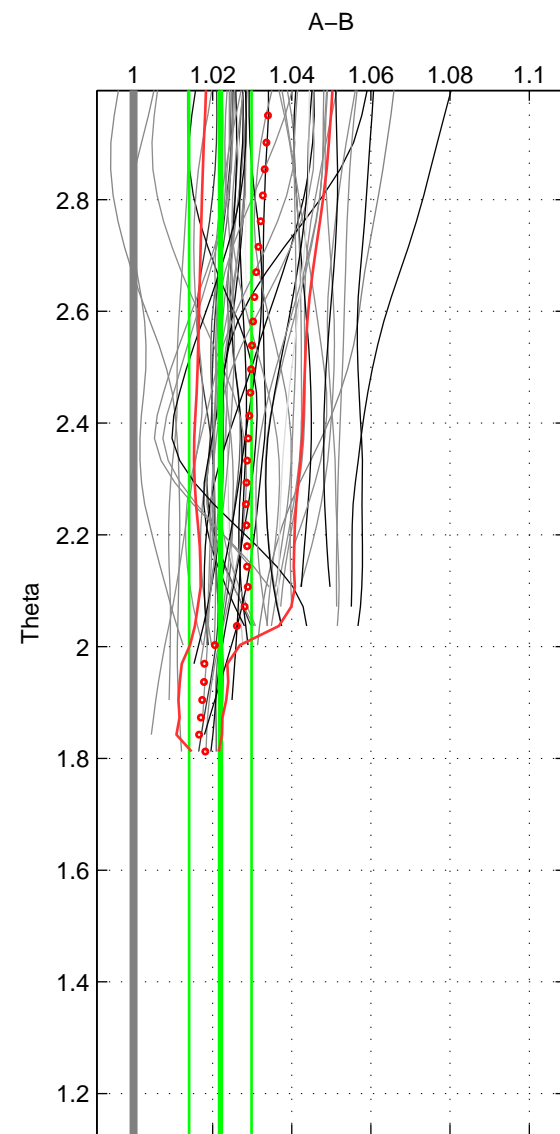

Cruise A (red). Date: Apr 2006 Cruisename: 671-49UF20060418

Cruise B (blue). Date: Feb 2008 Cruisename: 717-49UP20080122

*** "Favourite" values are means of spaces 1 2.

	Offset	O.StDev	Ratio	R.Stdev	Rating
SIGMA:	0.075	0.030	1.027	0.011	5
THETA:	0.060	0.021	1.022	0.008	5
DEPTH:	0.083	0.005	1.030	0.002	3
FAV.:	0.067	0.025	1.025	0.009	5

Profiles of A: 32
 Profiles of B: 17
 Diff profs : 51
 WMoffset (A-B): 0.074547
 WMoffset stdev: 0.029637
 WMratio (A/B): 1.0272
 WMratio stdev: 0.011084

Quality (1-5): 5

Profiles of A: 32
 Profiles of B: 17
 Diff profs : 51
 WMoffset (A-B): 0.060171
 WMoffset stdev: 0.0213
 WMratio (A/B): 1.022
 WMratio stdev: 0.0078898

Quality (1-5): 5

Profiles of A: 32
 Profiles of B: 17
 Diff profs : 51
 WMoffset (A-B): 0.08314
 WMoffset stdev: 0.0050854
 WMratio (A/B): 1.0303
 WMratio stdev: 0.0015568

Quality (1-5): 3

Please note that statistics are bad.