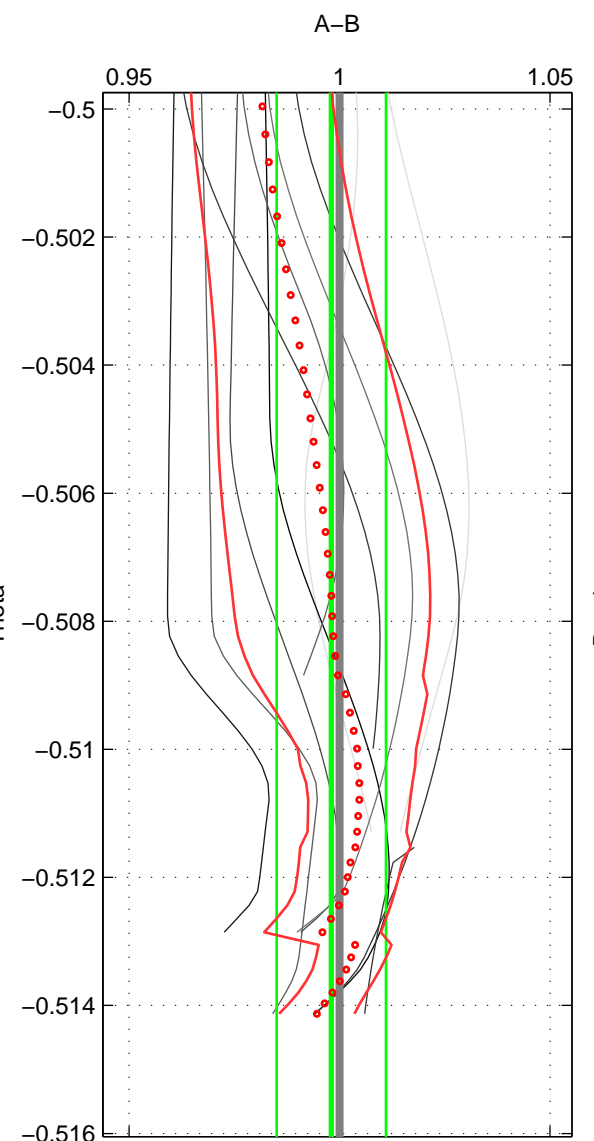

Cruise A (red). Date: May 2002 Cruisename: 51-32H120020505

Cruise B (blue). Date: Aug 2002 Cruisename: 52-32H120020718

\*\*\* "Favourite" values are means of spaces 1 2 3.

	Offset	O.StDev	Ratio	R.Stdev	Rating
SIGMA:	-0.012	0.017	0.988	0.017	2
THETA:	-0.002	0.013	0.998	0.013	2
DEPTH:	-0.008	0.017	0.992	0.017	2
FAV.:	-0.007	0.016	0.993	0.016	2

Profiles of A: 3  
 Profiles of B: 5  
 Diff profs : 10  
 WMoffset (A-B): -0.012258  
 WMoffset stdev: 0.017124  
 WMratio (A/B): 0.98796  
 WMratio stdev: 0.017069

Quality (1-5): 2

Profiles of A: 3  
 Profiles of B: 5  
 Diff profs : 10  
 WMoffset (A-B): -0.0021002  
 WMoffset stdev: 0.013378  
 WMratio (A/B): 0.99803  
 WMratio stdev: 0.012989

Quality (1-5): 2

Profiles of A: 3  
 Profiles of B: 5  
 Diff profs : 10  
 WMoffset (A-B): -0.0081061  
 WMoffset stdev: 0.01703  
 WMratio (A/B): 0.99232  
 WMratio stdev: 0.016518

Quality (1-5): 2