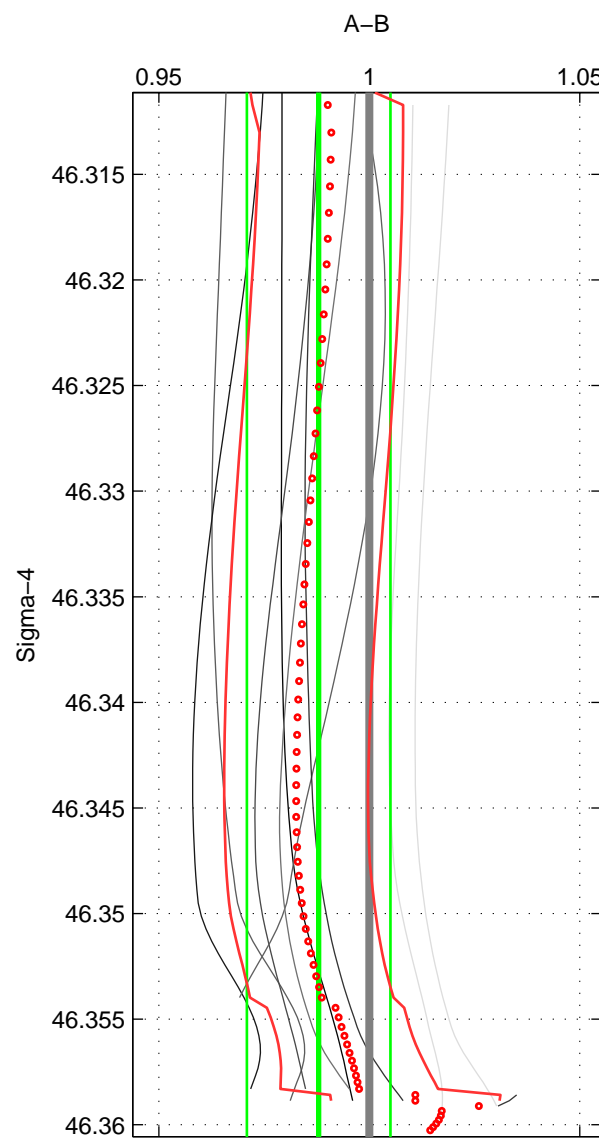

Cruise A (red). Date: May 2002 Cruisename: 51-32H120020505

Cruise B (blue). Date: Aug 2002 Cruisename: 52-32H120020718

\*\*\* "Favourite" values are means of spaces 1 2 3.

	Offset	O.StDev	Ratio	R.Stdev	Rating
SIGMA:	-0.012	0.017	0.988	0.017	2
THETA:	-0.002	0.013	0.998	0.013	2
DEPTH:	-0.008	0.017	0.992	0.017	2
FAV.:	-0.007	0.016	0.993	0.016	2

Profiles of A: 3  
 Profiles of B: 5  
 Diff profs : 10  
 WMoffset (A-B): -0.012258  
 WMoffset stdev: 0.017124  
 WMratio (A/B): 0.98796  
 WMratio stdev: 0.017069

Quality (1-5): 2

Profiles of A: 3  
 Profiles of B: 5  
 Diff profs : 10  
 WMoffset (A-B): -0.0021002  
 WMoffset stdev: 0.013378  
 WMratio (A/B): 0.99803  
 WMratio stdev: 0.012989

Quality (1-5): 2

Profiles of A: 3  
 Profiles of B: 5  
 Diff profs : 10  
 WMoffset (A-B): -0.0081061  
 WMoffset stdev: 0.01703  
 WMratio (A/B): 0.99232  
 WMratio stdev: 0.016518

Quality (1-5): 2