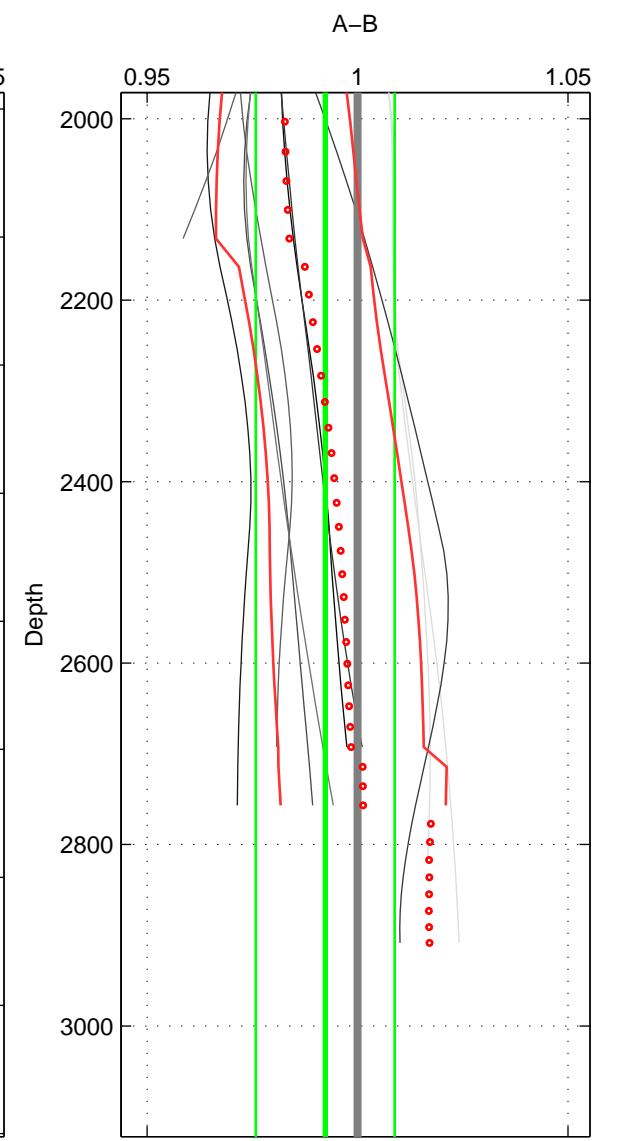

Cruise A (red). Date: May 2002 Cruisename: 51-32H120020505

Cruise B (blue). Date: Aug 2002 Cruisename: 52-32H120020718

\*\*\* "Favourite" values are means of spaces 1 2 3.

	Offset	O.StDev	Ratio	R.Stdev	Rating
SIGMA:	-0.012	0.017	0.988	0.017	2
THETA:	-0.002	0.013	0.998	0.013	2
DEPTH:	-0.008	0.017	0.992	0.017	2
FAV.:	-0.007	0.016	0.993	0.016	2

Profiles of A: 3  
 Profiles of B: 5  
 Diff profs : 10  
 WMoffset (A-B): -0.012258  
 WMoffset stdev: 0.017124  
 WMratio (A/B): 0.98796  
 WMratio stdev: 0.017069

Quality (1-5): 2

Profiles of A: 3  
 Profiles of B: 5  
 Diff profs : 10  
 WMoffset (A-B): -0.0021002  
 WMoffset stdev: 0.013378  
 WMratio (A/B): 0.99803  
 WMratio stdev: 0.012989

Quality (1-5): 2

Profiles of A: 3  
 Profiles of B: 5  
 Diff profs : 10  
 WMoffset (A-B): -0.0081061  
 WMoffset stdev: 0.01703  
 WMratio (A/B): 0.99232  
 WMratio stdev: 0.016518

Quality (1-5): 2