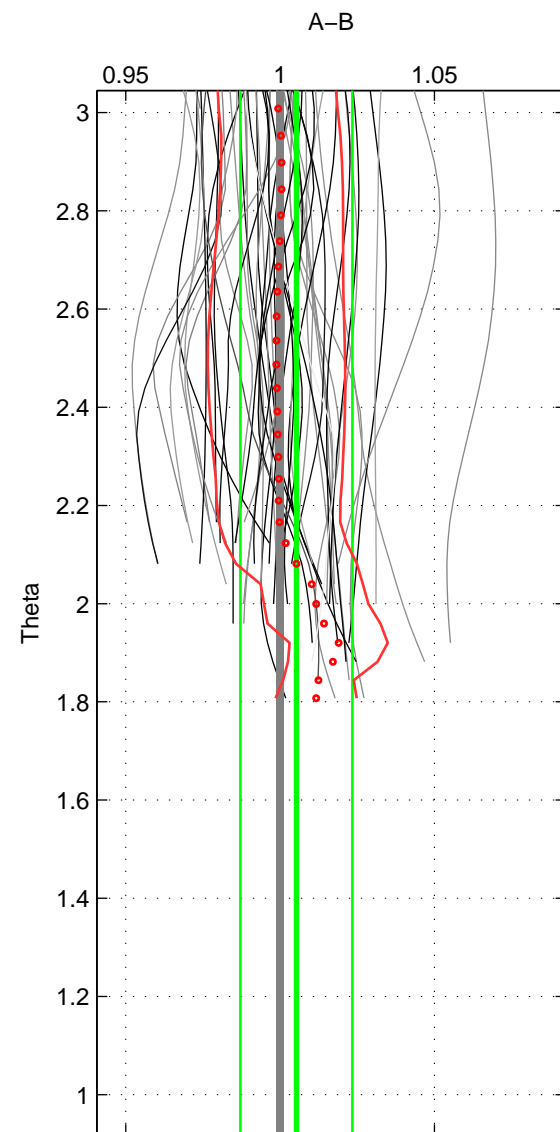

Cruise A (red). Date: Feb 2003 Cruisename: 660-49UF20030225

Cruise B (blue). Date: Jul 2005 Cruisename: 669-49UF20050615

*** "Favourite" values are those of space 2.

	Offset	O.StDev	Ratio	R.Stdev	Rating
SIGMA:	0.009	0.055	1.003	0.020	4
THETA:	0.015	0.051	1.005	0.018	5
DEPTH:	0.007	0.002	1.003	0.001	3
FAV.:	0.015	0.051	1.005	0.018	5

Profiles of A: 44
 Profiles of B: 24
 Diff profs : 52
 WMoffset (A-B): 0.0094957
 WMoffset stdev: 0.055494
 WMratio (A/B): 1.0033
 WMratio stdev: 0.019764

Quality (1-5): 4

Profiles of A: 44
 Profiles of B: 24
 Diff profs : 52
 WMoffset (A-B): 0.01514
 WMoffset stdev: 0.0511
 WMratio (A/B): 1.0053
 WMratio stdev: 0.018163

Quality (1-5): 5

Profiles of A: 44
 Profiles of B: 24
 Diff profs : 52
 WMoffset (A-B): 0.0074301
 WMoffset stdev: 0.0024167
 WMratio (A/B): 1.0025
 WMratio stdev: 0.00087406

Quality (1-5): 3

Please note that statistics are bad.