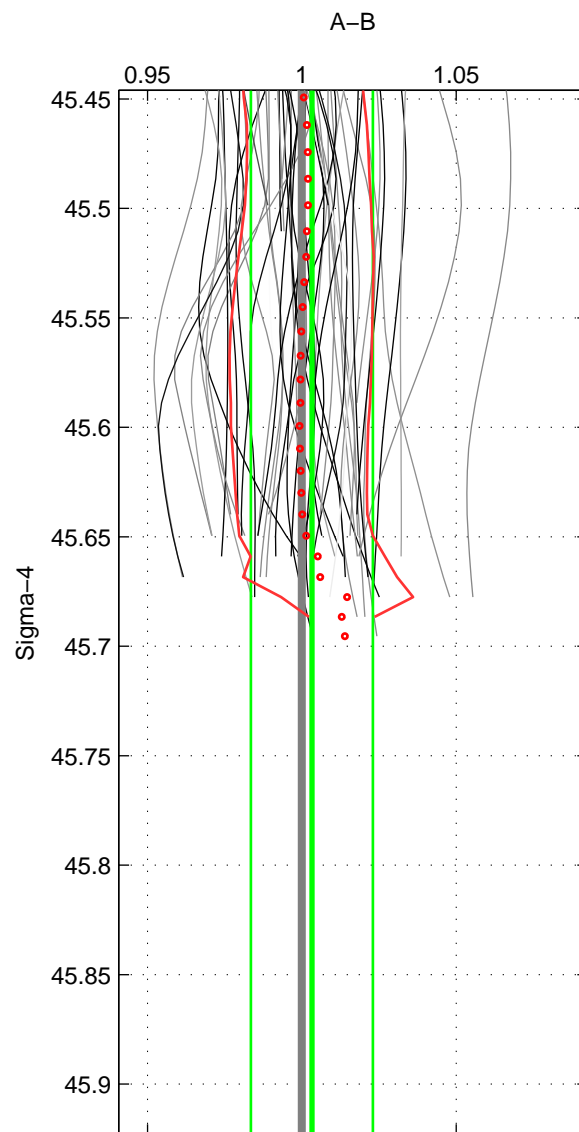

Cruise A (red). Date: Feb 2003 Cruisename: 660-49UF20030225

Cruise B (blue). Date: Jul 2005 Cruisename: 669-49UF20050615

*** "Favourite" values are those of space 2.

	Offset	O.StDev	Ratio	R.Stdev	Rating
SIGMA:	0.009	0.055	1.003	0.020	4
THETA:	0.015	0.051	1.005	0.018	5
DEPTH:	0.007	0.002	1.003	0.001	3
FAV.:	0.015	0.051	1.005	0.018	5

Profiles of A: 44
 Profiles of B: 24
 Diff profs : 52
 WMoffset (A-B): 0.0094957
 WMoffset stdev: 0.055494
 WMratio (A/B): 1.0033
 WMratio stdev: 0.019764

Quality (1-5): 4

Profiles of A: 44
 Profiles of B: 24
 Diff profs : 52
 WMoffset (A-B): 0.01514
 WMoffset stdev: 0.0511
 WMratio (A/B): 1.0053
 WMratio stdev: 0.018163

Quality (1-5): 5

Profiles of A: 44
 Profiles of B: 24
 Diff profs : 52
 WMoffset (A-B): 0.0074301
 WMoffset stdev: 0.0024167
 WMratio (A/B): 1.0025
 WMratio stdev: 0.00087406

Quality (1-5): 3

Please note that statistics are bad.