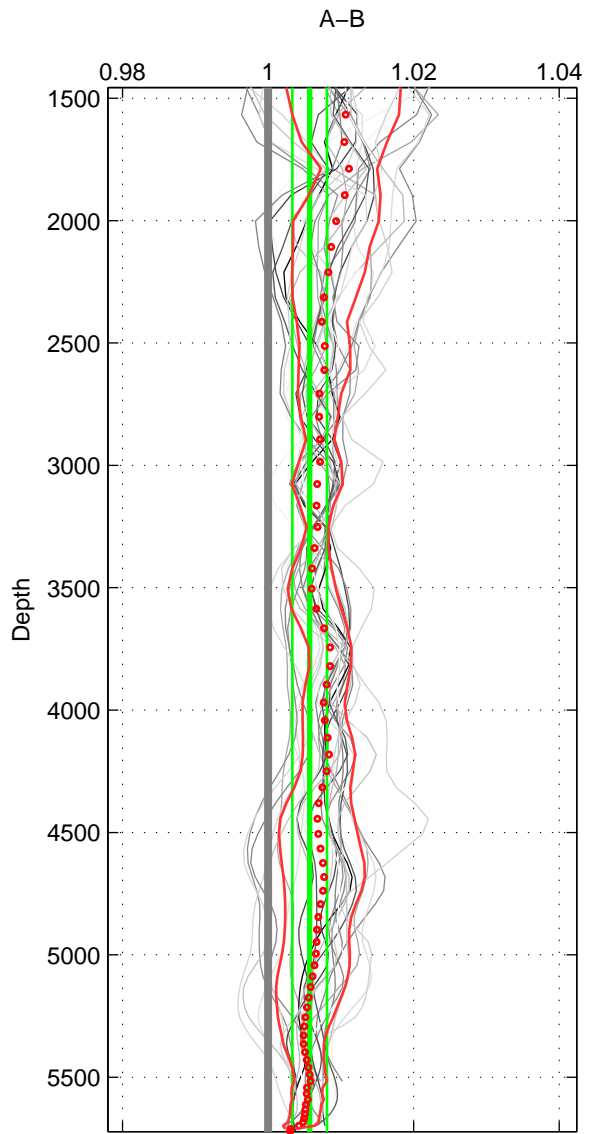

Cruise A (red). Date: Dec 2005 Cruisename: 607-49

Cruise B (blue). Date: Oct 2007 Cruisename: 613-49

Profiles of A: 5  
 Profiles of B: 7  
 Diff profs : 26  
 WMoffset (A-B): 0.014572  
 WMoffset stdev: 0.0061168  
 WMratio (A/B): 1.0057  
 WMratio stdev: 0.0024341

Quality (1-5): 5

Profiles of A: 5  
 Profiles of B: 7  
 Diff profs : 26  
 WMoffset (A-B): 0.010611  
 WMoffset stdev: 0.0021578  
 WMratio (A/B): 1.0044  
 WMratio stdev: 0.00093234

Quality (1-5): 5

Profiles of A: 5  
 Profiles of B: 7  
 Diff profs : 26  
 WMoffset (A-B): 0.013901  
 WMoffset stdev: 0.0058124  
 WMratio (A/B): 1.0057  
 WMratio stdev: 0.0023886

Quality (1-5): 5

\*\*\* "Favourite" values are means of spaces 1 2 3.

	Offset	O.StDev	Ratio	R.Stdev	Rating
SIGMA:	0.015	0.006	1.006	0.002	5
THETA:	0.011	0.002	1.004	0.001	5
DEPTH:	0.014	0.006	1.006	0.002	5
FAV. :	0.013	0.005	1.005	0.002	5