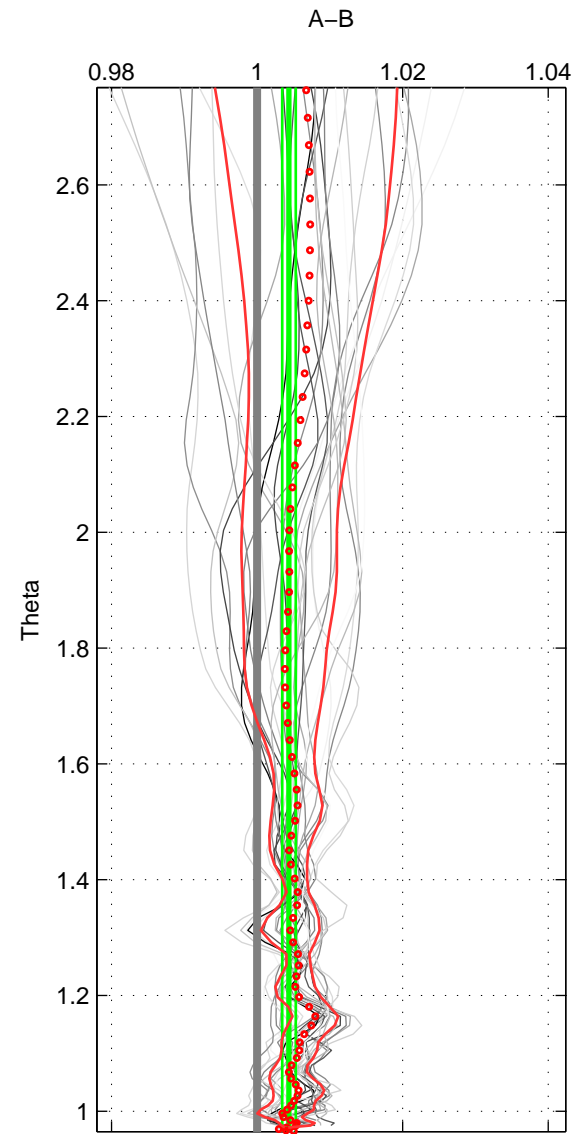

Cruise A (red). Date: Dec 2005 Cruisename: 607-49

Cruise B (blue). Date: Oct 2007 Cruisename: 613-49

Profiles of A: 5  
 Profiles of B: 7  
 Diff profs : 26  
 WMoffset (A-B): 0.014572  
 WMoffset stdev: 0.0061168  
 WMratio (A/B): 1.0057  
 WMratio stdev: 0.0024341

Quality (1-5): 5

Profiles of A: 5  
 Profiles of B: 7  
 Diff profs : 26  
 WMoffset (A-B): 0.010611  
 WMoffset stdev: 0.0021578  
 WMratio (A/B): 1.0044  
 WMratio stdev: 0.00093234

Quality (1-5): 5

Profiles of A: 5  
 Profiles of B: 7  
 Diff profs : 26  
 WMoffset (A-B): 0.013901  
 WMoffset stdev: 0.0058124  
 WMratio (A/B): 1.0057  
 WMratio stdev: 0.0023886

Quality (1-5): 5

\*\*\* "Favourite" values are means of spaces 1 2 3.

	Offset	O.StDev	Ratio	R.Stdev	Rating
SIGMA:	0.015	0.006	1.006	0.002	5
THETA:	0.011	0.002	1.004	0.001	5
DEPTH:	0.014	0.006	1.006	0.002	5
FAV. :	0.013	0.005	1.005	0.002	5