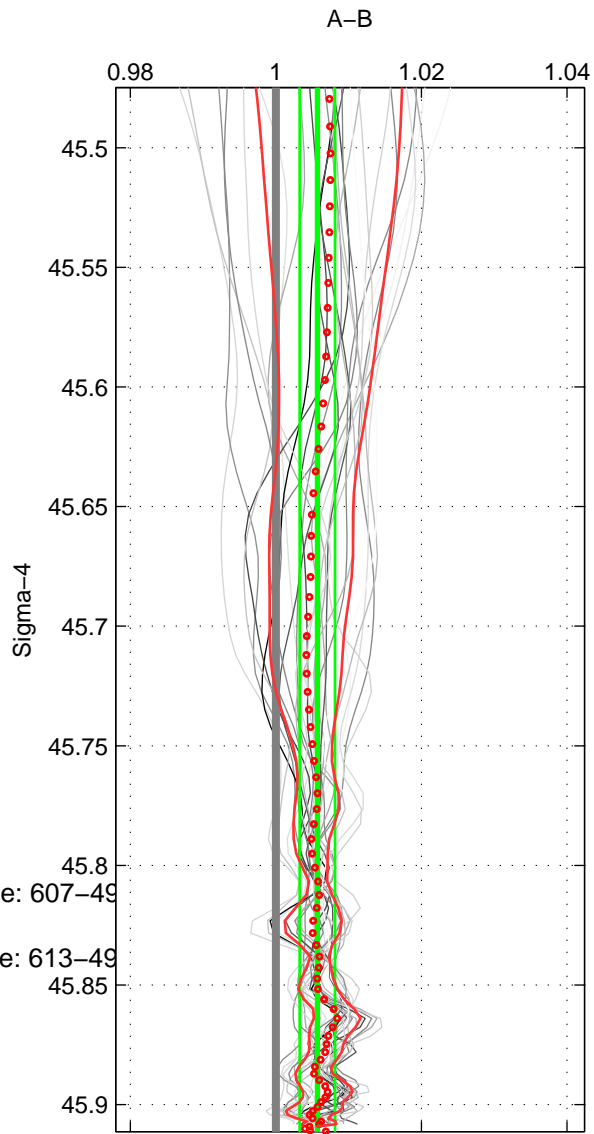

Cruise A (red). Date: Dec 2005 Cruisename: 607-49

Cruise B (blue). Date: Oct 2007 Cruisename: 613-49

Profiles of A: 5  
 Profiles of B: 7  
 Diff profs : 26  
 WMoffset (A-B): 0.014572  
 WMoffset stdev: 0.0061168  
 WMratio (A/B): 1.0057  
 WMratio stdev: 0.0024341

Quality (1-5): 5

Profiles of A: 5  
 Profiles of B: 7  
 Diff profs : 26  
 WMoffset (A-B): 0.010611  
 WMoffset stdev: 0.0021578  
 WMratio (A/B): 1.0044  
 WMratio stdev: 0.00093234

Quality (1-5): 5

Profiles of A: 5  
 Profiles of B: 7  
 Diff profs : 26  
 WMoffset (A-B): 0.013901  
 WMoffset stdev: 0.0058124  
 WMratio (A/B): 1.0057  
 WMratio stdev: 0.0023886

Quality (1-5): 5

\*\*\* "Favourite" values are means of spaces 1 2 3.

	Offset	O.StDev	Ratio	R.Stdev	Rating
SIGMA:	0.015	0.006	1.006	0.002	5
THETA:	0.011	0.002	1.004	0.001	5
DEPTH:	0.014	0.006	1.006	0.002	5
FAV. :	0.013	0.005	1.005	0.002	5