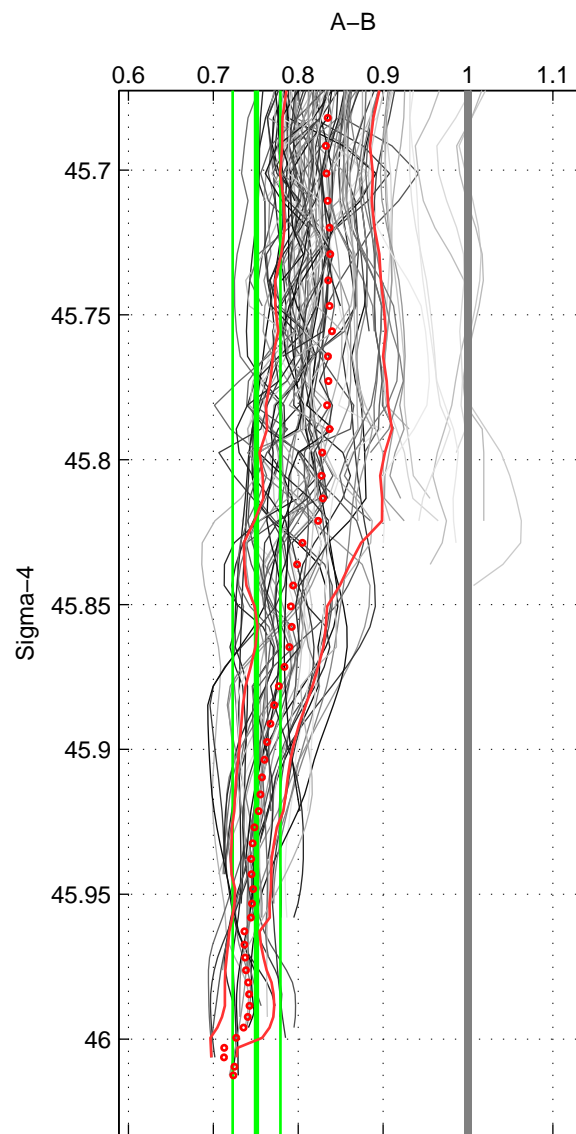

Cruise A (red). Date: Jun 2004 Cruisename: 275-35TH20040604

Cruise B (blue). Date: Apr 1991 Cruisename: 297-64TR19910408

*** "Favourite" values are means of spaces 1 2 3.

	Offset	O.StDev	Ratio	R.Stdev	Rating
SIGMA:	-0.267	0.036	0.751	0.028	4
THETA:	-0.273	0.043	0.754	0.034	4
DEPTH:	-0.236	0.069	0.789	0.055	4
FAV. :	-0.259	0.049	0.765	0.039	4

Profiles of A: 21
 Profiles of B: 13
 Diff profs : 100
 WMoffset (A-B): -0.26699
 WMoffset stdev: 0.035697
 WMratio (A/B): 0.75093
 WMratio stdev: 0.028103

Quality (1-5): 4

Profiles of A: 21
 Profiles of B: 13
 Diff profs : 100
 WMoffset (A-B): -0.27337
 WMoffset stdev: 0.042851
 WMratio (A/B): 0.75365
 WMratio stdev: 0.034039

Quality (1-5): 4

Profiles of A: 21
 Profiles of B: 13
 Diff profs : 100
 WMoffset (A-B): -0.23607
 WMoffset stdev: 0.068902
 WMratio (A/B): 0.7891
 WMratio stdev: 0.054627

Quality (1-5): 4