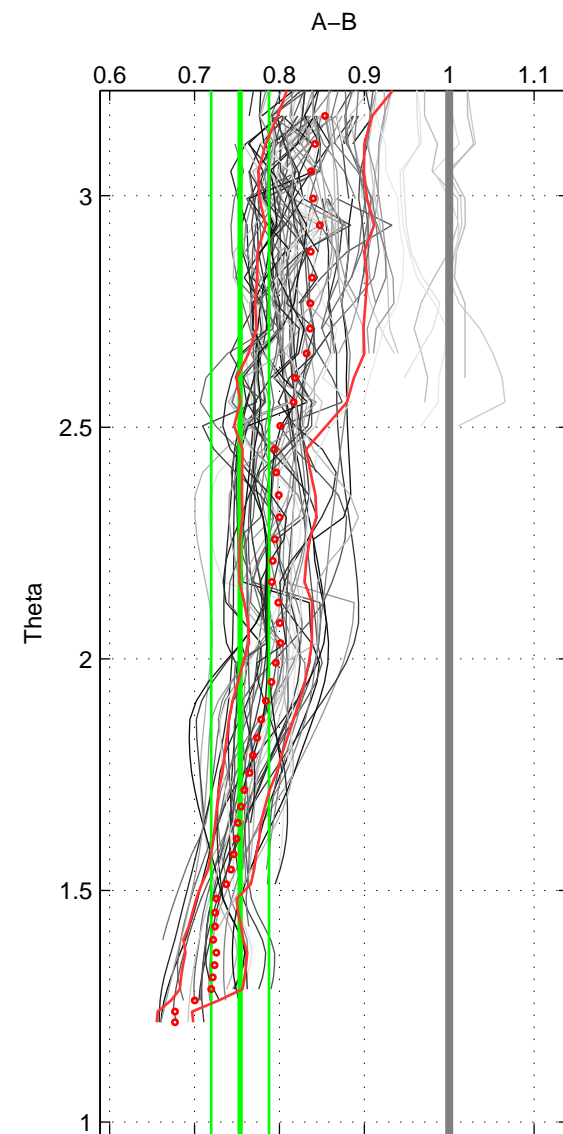

Cruise A (red). Date: Jun 2004 Cruisename: 275-35TH20040604

Cruise B (blue). Date: Apr 1991 Cruisename: 297-64TR19910408

*** "Favourite" values are means of spaces 1 2 3.

	Offset	O.StDev	Ratio	R.Stdev	Rating
SIGMA:	-0.267	0.036	0.751	0.028	4
THETA:	-0.273	0.043	0.754	0.034	4
DEPTH:	-0.236	0.069	0.789	0.055	4
FAV. :	-0.259	0.049	0.765	0.039	4

Profiles of A: 21
 Profiles of B: 13
 Diff profs : 100
 WMoffset (A-B): -0.26699
 WMoffset stdev: 0.035697
 WMratio (A/B): 0.75093
 WMratio stdev: 0.028103

Quality (1-5): 4

Profiles of A: 21
 Profiles of B: 13
 Diff profs : 100
 WMoffset (A-B): -0.27337
 WMoffset stdev: 0.042851
 WMratio (A/B): 0.75365
 WMratio stdev: 0.034039

Quality (1-5): 4

Profiles of A: 21
 Profiles of B: 13
 Diff profs : 100
 WMoffset (A-B): -0.23607
 WMoffset stdev: 0.068902
 WMratio (A/B): 0.7891
 WMratio stdev: 0.054627

Quality (1-5): 4