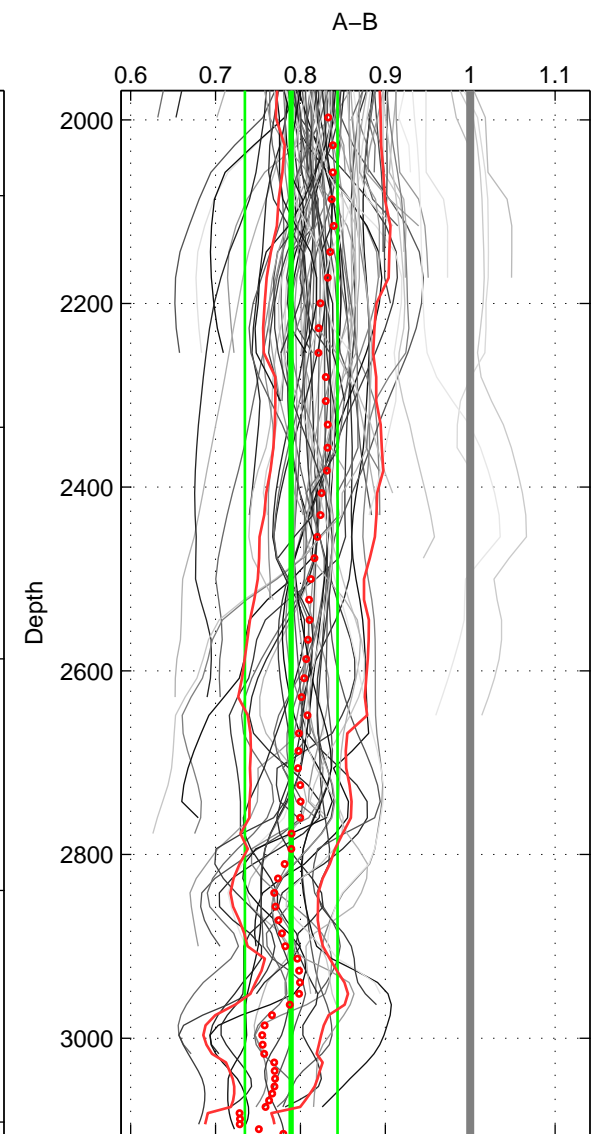

Cruise A (red). Date: Jun 2004 Cruisename: 275-35TH20040604

Cruise B (blue). Date: Apr 1991 Cruisename: 297-64TR19910408

*** "Favourite" values are means of spaces 1 2 3.

	Offset	O.StDev	Ratio	R.Stdev	Rating
SIGMA:	-0.267	0.036	0.751	0.028	4
THETA:	-0.273	0.043	0.754	0.034	4
DEPTH:	-0.236	0.069	0.789	0.055	4
FAV. :	-0.259	0.049	0.765	0.039	4

Profiles of A: 21
 Profiles of B: 13
 Diff profs : 100
 WMoffset (A-B): -0.26699
 WMoffset stdev: 0.035697
 WMratio (A/B): 0.75093
 WMratio stdev: 0.028103

Quality (1-5): 4

Profiles of A: 21
 Profiles of B: 13
 Diff profs : 100
 WMoffset (A-B): -0.27337
 WMoffset stdev: 0.042851
 WMratio (A/B): 0.75365
 WMratio stdev: 0.034039

Quality (1-5): 4

Profiles of A: 21
 Profiles of B: 13
 Diff profs : 100
 WMoffset (A-B): -0.23607
 WMoffset stdev: 0.068902
 WMratio (A/B): 0.7891
 WMratio stdev: 0.054627

Quality (1-5): 4