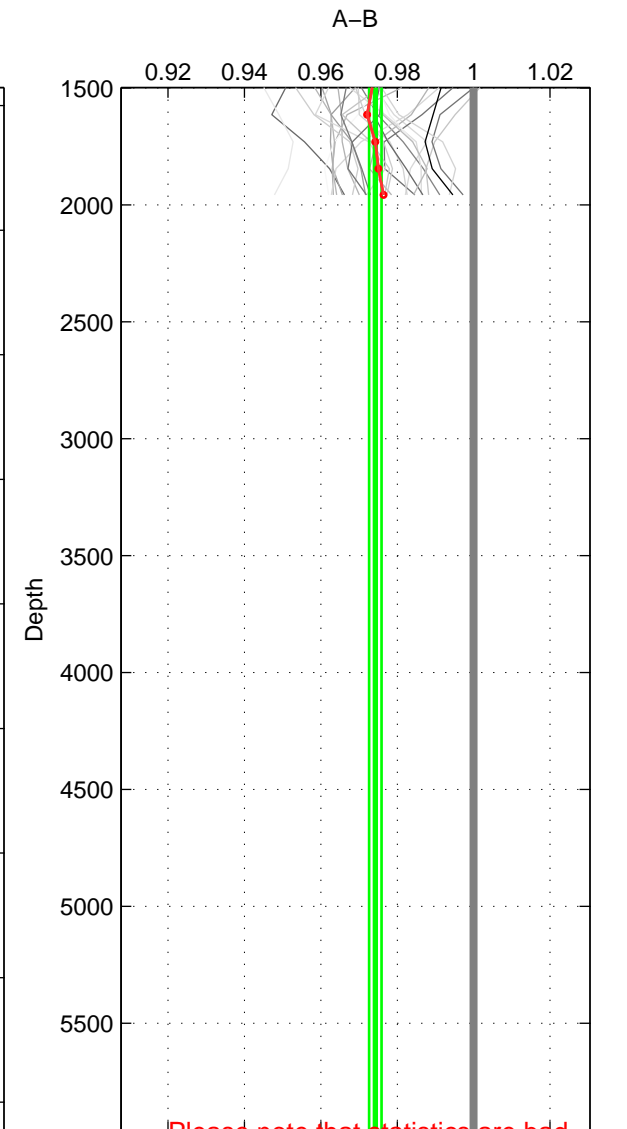

Cruise A (red). Date: May 1985 Cruisename: 495-325019850330

Cruise B (blue). Date: Jul 2005 Cruisename: 669-49UF20050615

*** "Favourite" values are means of spaces 1 2.

	Offset	O.StDev	Ratio	R.Stdev	Rating
SIGMA:	-0.076	0.037	0.973	0.013	4
THETA:	-0.083	0.040	0.971	0.014	4
DEPTH:	-0.073	0.006	0.974	0.002	3
FAV. :	-0.080	0.039	0.972	0.014	4

Profiles of A: 19
 Profiles of B: 7
 Diff profs : 28
 WMoffset (A-B): -0.076349
 WMoffset stdev: 0.037482
 WMratio (A/B): 0.97304
 WMratio stdev: 0.013015

Quality (1-5): 4

Profiles of A: 20
 Profiles of B: 7
 Diff profs : 30
 WMoffset (A-B): -0.082702
 WMoffset stdev: 0.040265
 WMratio (A/B): 0.97072
 WMratio stdev: 0.014172

Quality (1-5): 4

Profiles of A: 19
 Profiles of B: 7
 Diff profs : 28
 WMoffset (A-B): -0.072796
 WMoffset stdev: 0.0058495
 WMratio (A/B): 0.97428
 WMratio stdev: 0.0016222

Quality (1-5): 3

Please note that statistics are bad.