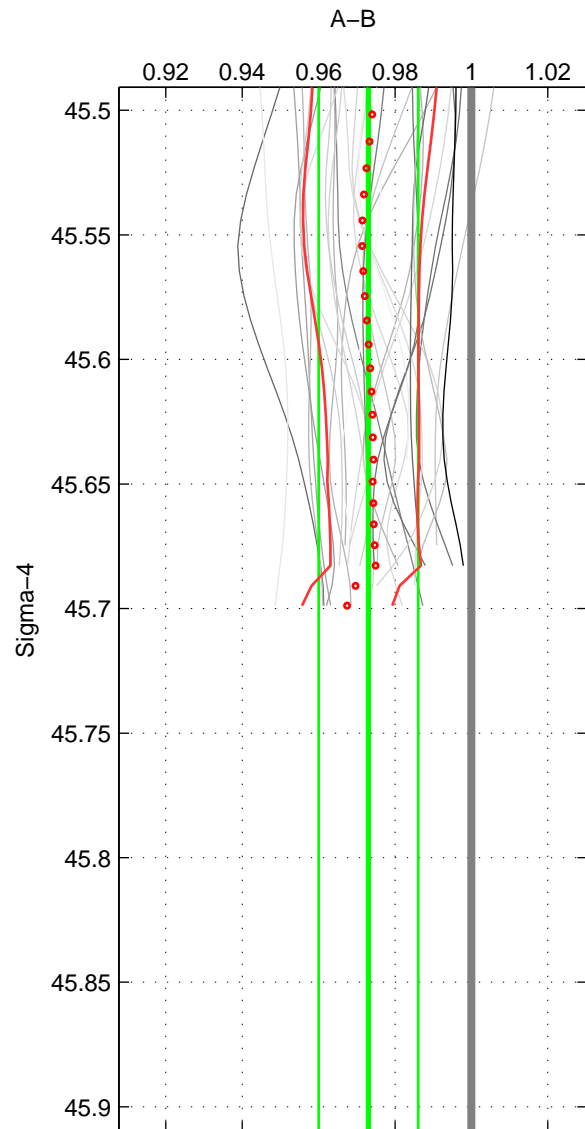

Cruise A (red). Date: May 1985 Cruisename: 495-325019850330

Cruise B (blue). Date: Jul 2005 Cruisename: 669-49UF20050615

*** "Favourite" values are means of spaces 1 2.

	Offset	O.StDev	Ratio	R.Stdev	Rating
SIGMA:	-0.076	0.037	0.973	0.013	4
THETA:	-0.083	0.040	0.971	0.014	4
DEPTH:	-0.073	0.006	0.974	0.002	3
FAV. :	-0.080	0.039	0.972	0.014	4

Profiles of A: 19
 Profiles of B: 7
 Diff profs : 28
 WMoffset (A-B): -0.076349
 WMoffset stdev: 0.037482
 WMratio (A/B): 0.97304
 WMratio stdev: 0.013015

Quality (1-5): 4

Profiles of A: 20
 Profiles of B: 7
 Diff profs : 30
 WMoffset (A-B): -0.082702
 WMoffset stdev: 0.040265
 WMratio (A/B): 0.97072
 WMratio stdev: 0.014172

Quality (1-5): 4

Profiles of A: 19
 Profiles of B: 7
 Diff profs : 28
 WMoffset (A-B): -0.072796
 WMoffset stdev: 0.0058495
 WMratio (A/B): 0.97428
 WMratio stdev: 0.0016222

Quality (1-5): 3

Please note that statistics are bad.