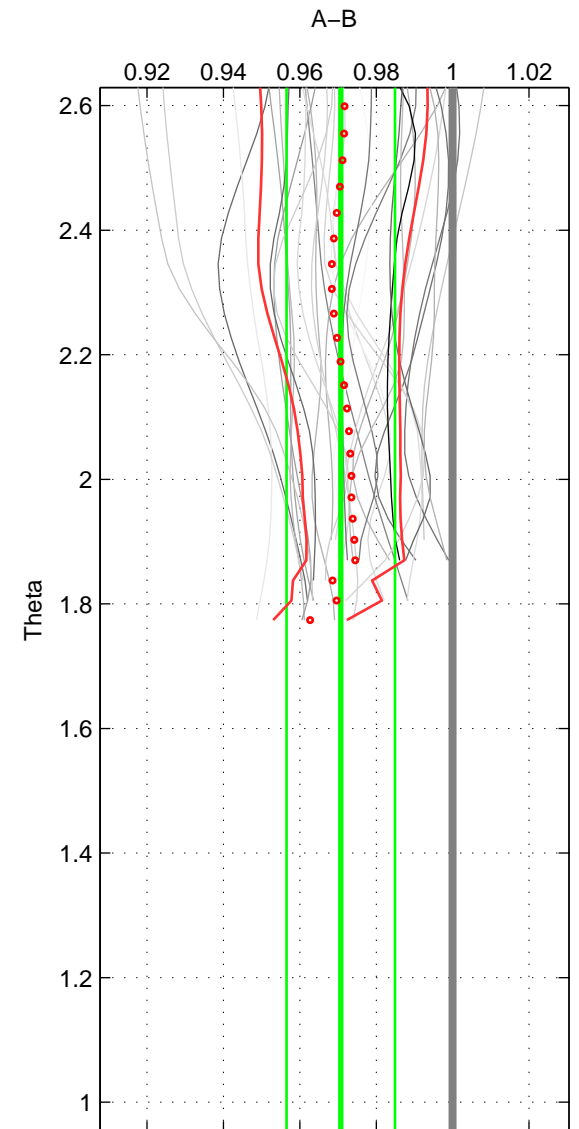

Cruise A (red). Date: May 1985 Cruisename: 495-325019850330

Cruise B (blue). Date: Jul 2005 Cruisename: 669-49UF20050615

*** "Favourite" values are means of spaces 1 2.

	Offset	O.StDev	Ratio	R.Stdev	Rating
SIGMA:	-0.076	0.037	0.973	0.013	4
THETA:	-0.083	0.040	0.971	0.014	4
DEPTH:	-0.073	0.006	0.974	0.002	3
FAV. :	-0.080	0.039	0.972	0.014	4

Profiles of A: 19
 Profiles of B: 7
 Diff profs : 28
 WMoffset (A-B): -0.076349
 WMoffset stdev: 0.037482
 WMratio (A/B): 0.97304
 WMratio stdev: 0.013015

Quality (1-5): 4

Profiles of A: 20
 Profiles of B: 7
 Diff profs : 30
 WMoffset (A-B): -0.082702
 WMoffset stdev: 0.040265
 WMratio (A/B): 0.97072
 WMratio stdev: 0.014172

Quality (1-5): 4

Profiles of A: 19
 Profiles of B: 7
 Diff profs : 28
 WMoffset (A-B): -0.072796
 WMoffset stdev: 0.0058495
 WMratio (A/B): 0.97428
 WMratio stdev: 0.0016222

Quality (1-5): 3

Please note that statistics are bad.