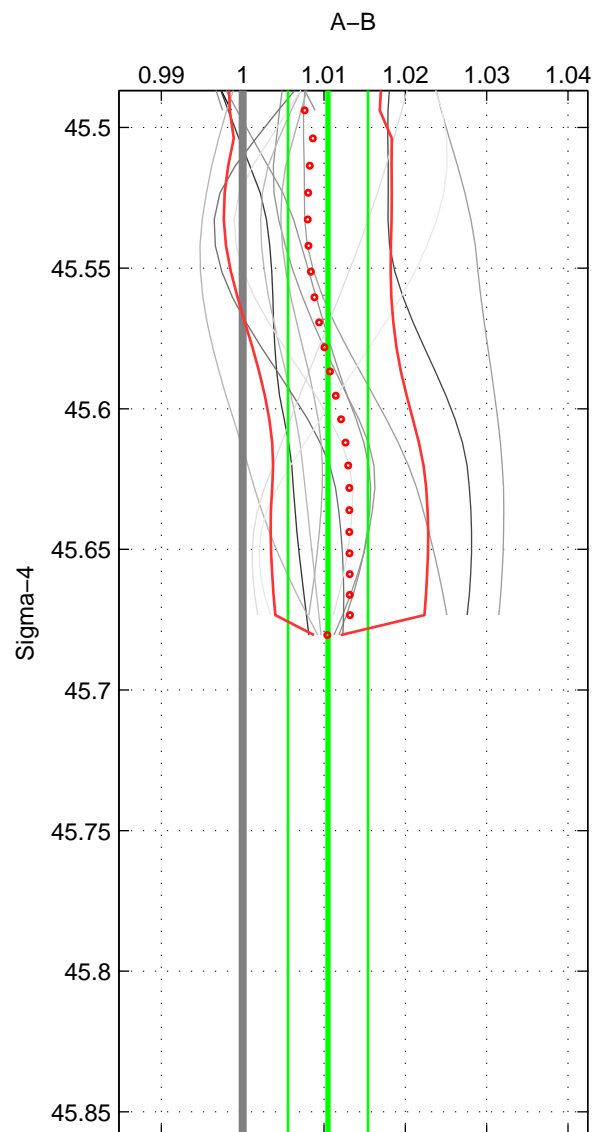

Cruise A (red). Date: Feb 2003 Cruisename: 660-49UF20030225
 Cruise B (blue). Date: Nov 2007 Cruisename: 675-49UF20071023

*** "Favourite" values are means of spaces 1 2.

	Offset	O.StDev	Ratio	R.Stdev	Rating
SIGMA:	0.029	0.013	1.010	0.005	4
THETA:	0.028	0.026	1.010	0.010	4
DEPTH:	0.045	0.008	1.016	0.003	3
FAV.:	0.028	0.020	1.010	0.007	4

Profiles of A: 8
 Profiles of B: 7
 Diff profs : 16
 WMoffset (A-B): 0.028639
 WMoffset stdev: 0.013111
 WMratio (A/B): 1.0105
 WMratio stdev: 0.004915

Quality (1-5): 4

Profiles of A: 8
 Profiles of B: 7
 Diff profs : 16
 WMoffset (A-B): 0.027987
 WMoffset stdev: 0.026211
 WMratio (A/B): 1.0101
 WMratio stdev: 0.0095325

Quality (1-5): 4

Profiles of A: 8
 Profiles of B: 7
 Diff profs : 16
 WMoffset (A-B): 0.044552
 WMoffset stdev: 0.0078024
 WMratio (A/B): 1.0162
 WMratio stdev: 0.0030321

Quality (1-5): 3

Please note that statistics are bad.