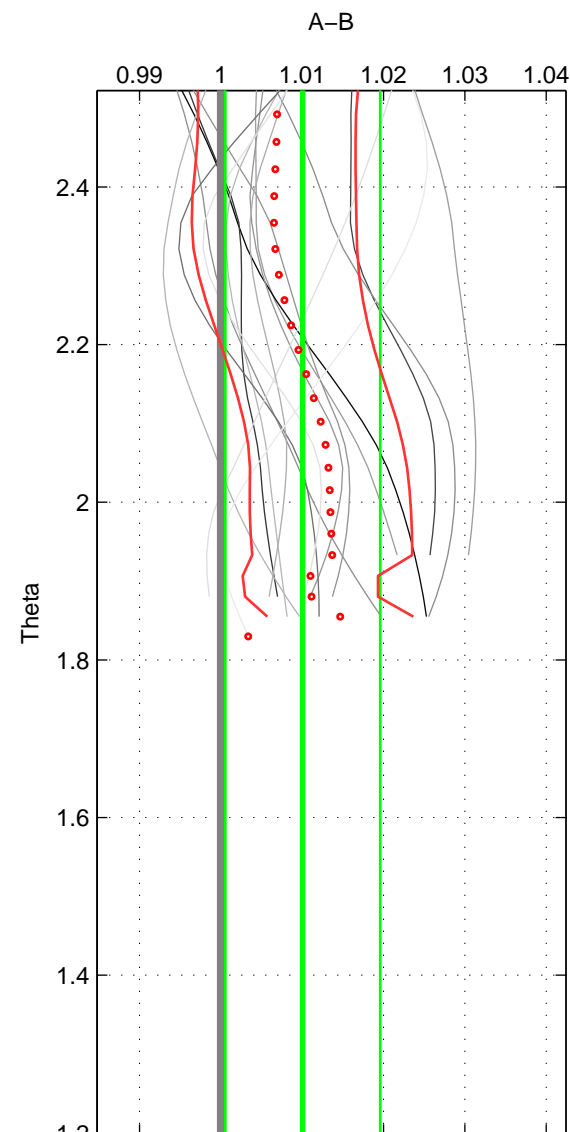

Cruise A (red). Date: Feb 2003 Cruisename: 660-49UF20030225
 Cruise B (blue). Date: Nov 2007 Cruisename: 675-49UF20071023

*** "Favourite" values are means of spaces 1 2.

	Offset	O.StDev	Ratio	R.Stdev	Rating
SIGMA:	0.029	0.013	1.010	0.005	4
THETA:	0.028	0.026	1.010	0.010	4
DEPTH:	0.045	0.008	1.016	0.003	3
FAV.:	0.028	0.020	1.010	0.007	4

Profiles of A: 8
 Profiles of B: 7
 Diff profs : 16
 WMoffset (A-B): 0.028639
 WMoffset stdev: 0.013111
 WMratio (A/B): 1.0105
 WMratio stdev: 0.004915

Quality (1-5): 4

Profiles of A: 8
 Profiles of B: 7
 Diff profs : 16
 WMoffset (A-B): 0.027987
 WMoffset stdev: 0.026211
 WMratio (A/B): 1.0101
 WMratio stdev: 0.0095325

Quality (1-5): 4

Profiles of A: 8
 Profiles of B: 7
 Diff profs : 16
 WMoffset (A-B): 0.044552
 WMoffset stdev: 0.0078024
 WMratio (A/B): 1.0162
 WMratio stdev: 0.0030321

Quality (1-5): 3

Please note that statistics are bad.