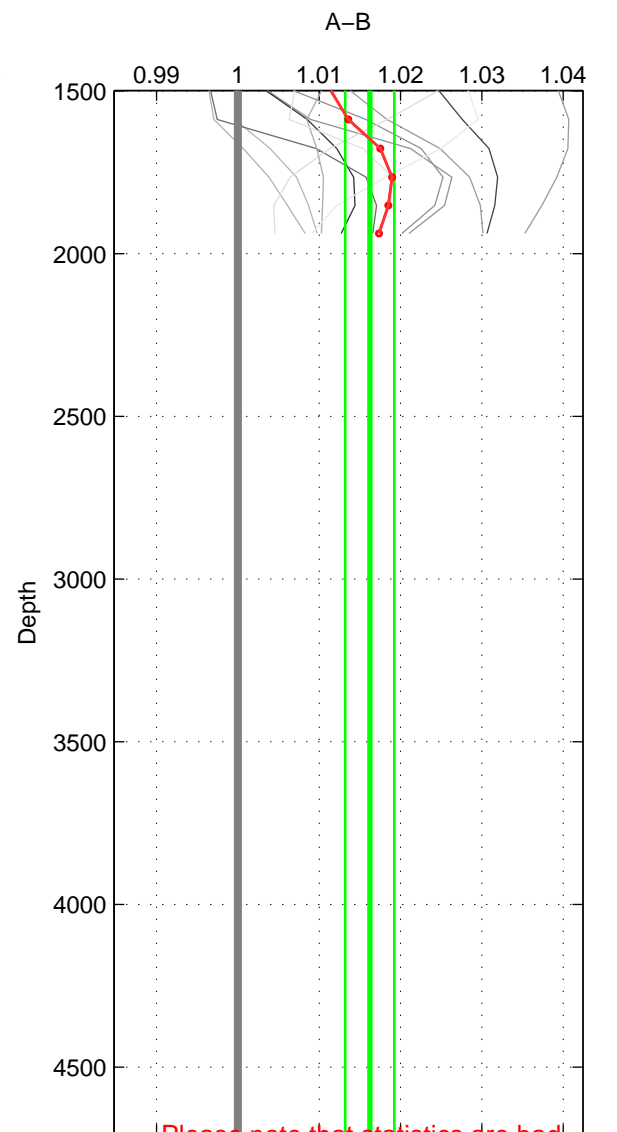

Cruise A (red). Date: Feb 2003 Cruisename: 660-49UF20030225
 Cruise B (blue). Date: Nov 2007 Cruisename: 675-49UF20071023

*** "Favourite" values are means of spaces 1 2.

	Offset	O.StDev	Ratio	R.Stdev	Rating
SIGMA:	0.029	0.013	1.010	0.005	4
THETA:	0.028	0.026	1.010	0.010	4
DEPTH:	0.045	0.008	1.016	0.003	3
FAV.:	0.028	0.020	1.010	0.007	4

Profiles of A: 8
 Profiles of B: 7
 Diff profs : 16
 WMoffset (A-B): 0.028639
 WMoffset stdev: 0.013111
 WMratio (A/B): 1.0105
 WMratio stdev: 0.004915

Quality (1-5): 4

Profiles of A: 8
 Profiles of B: 7
 Diff profs : 16
 WMoffset (A-B): 0.027987
 WMoffset stdev: 0.026211
 WMratio (A/B): 1.0101
 WMratio stdev: 0.0095325

Quality (1-5): 4

Profiles of A: 8
 Profiles of B: 7
 Diff profs : 16
 WMoffset (A-B): 0.044552
 WMoffset stdev: 0.0078024
 WMratio (A/B): 1.0162
 WMratio stdev: 0.0030321

Quality (1-5): 3

Please note that statistics are bad.