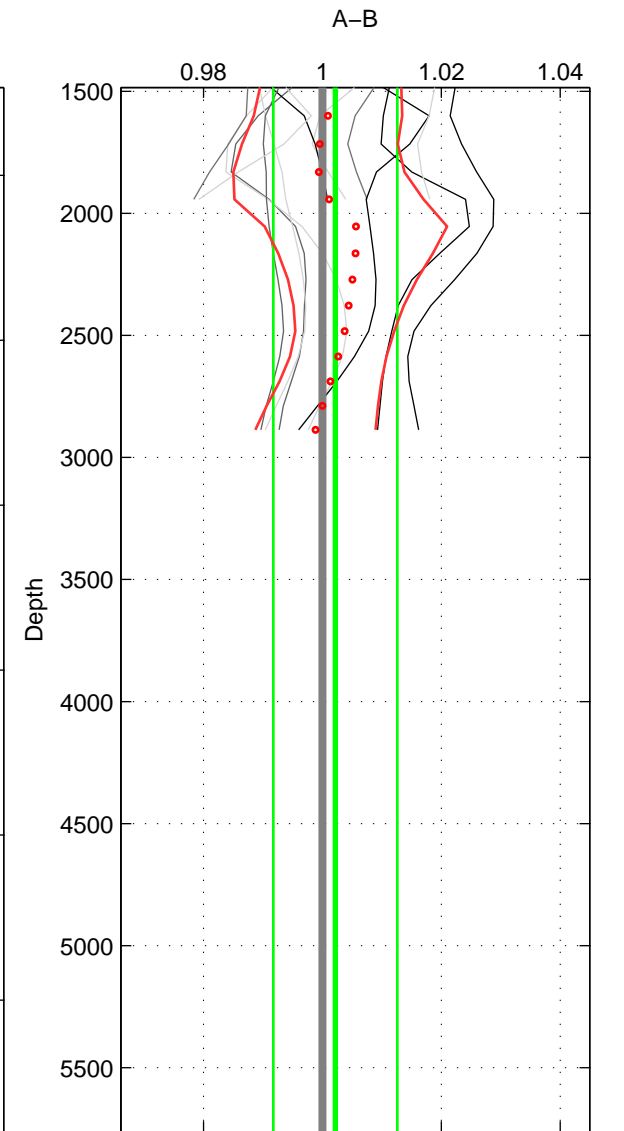

Cruise A (red). Date: Jun 2000 Cruisename: 572-49HO20000621  
 Cruise B (blue). Date: Jun 2001 Cruisename: 591-49NZ20010604

\*\*\* "Favourite" values are means of spaces 1 2.

	Offset	O.StDev	Ratio	R.Stdev	Rating
SIGMA:	0.008	0.022	1.003	0.008	4
THETA:	0.002	0.027	1.001	0.010	4
DEPTH:	0.006	0.029	1.002	0.010	3
FAV.:	0.005	0.025	1.002	0.009	4

Profiles of A: 5  
 Profiles of B: 9  
 Diff profs : 13  
 WMoffset (A-B): 0.0080072  
 WMoffset stdev: 0.022176  
 WMratio (A/B): 1.0029  
 WMratio stdev: 0.0079631

Quality (1-5): 4

Profiles of A: 5  
 Profiles of B: 9  
 Diff profs : 13  
 WMoffset (A-B): 0.0023628  
 WMoffset stdev: 0.026856  
 WMratio (A/B): 1.0009  
 WMratio stdev: 0.0095995

Quality (1-5): 4

Profiles of A: 5  
 Profiles of B: 9  
 Diff profs : 13  
 WMoffset (A-B): 0.0058454  
 WMoffset stdev: 0.028937  
 WMratio (A/B): 1.0022  
 WMratio stdev: 0.010424

Quality (1-5): 3