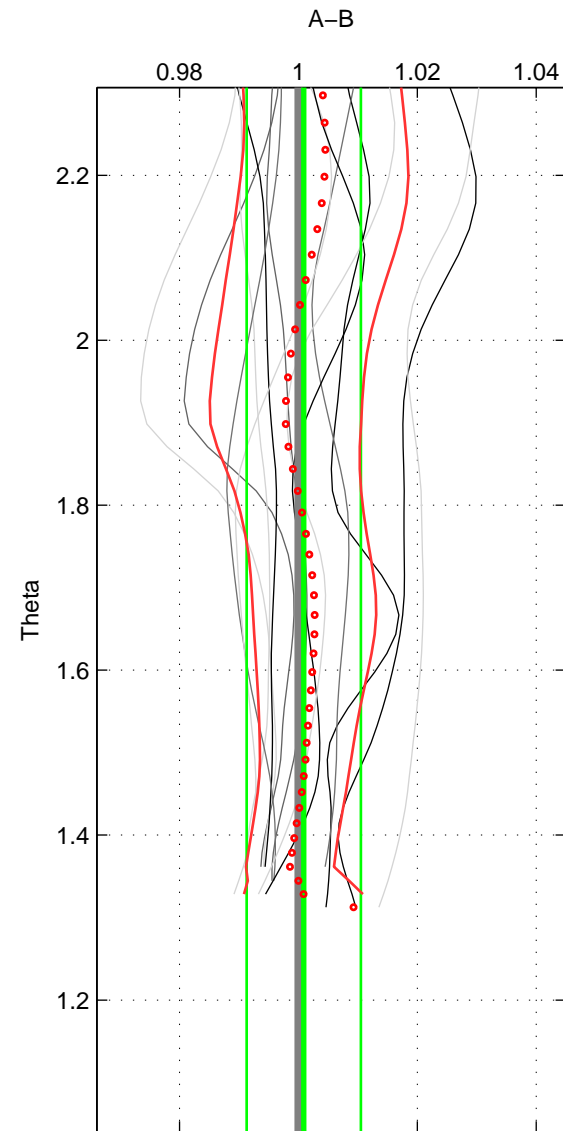

Cruise A (red). Date: Jun 2000 Cruisename: 572-49HO20000621  
 Cruise B (blue). Date: Jun 2001 Cruisename: 591-49NZ20010604

\*\*\* "Favourite" values are means of spaces 1 2.

	Offset	O.StDev	Ratio	R.Stdev	Rating
SIGMA:	0.008	0.022	1.003	0.008	4
THETA:	0.002	0.027	1.001	0.010	4
DEPTH:	0.006	0.029	1.002	0.010	3
FAV.:	0.005	0.025	1.002	0.009	4

Profiles of A: 5  
 Profiles of B: 9  
 Diff profs : 13  
 WMoffset (A-B): 0.0080072  
 WMoffset stdev: 0.022176  
 WMratio (A/B): 1.0029  
 WMratio stdev: 0.0079631

Quality (1-5): 4

Profiles of A: 5  
 Profiles of B: 9  
 Diff profs : 13  
 WMoffset (A-B): 0.0023628  
 WMoffset stdev: 0.026856  
 WMratio (A/B): 1.0009  
 WMratio stdev: 0.0095995

Quality (1-5): 4

Profiles of A: 5  
 Profiles of B: 9  
 Diff profs : 13  
 WMoffset (A-B): 0.0058454  
 WMoffset stdev: 0.028937  
 WMratio (A/B): 1.0022  
 WMratio stdev: 0.010424

Quality (1-5): 3