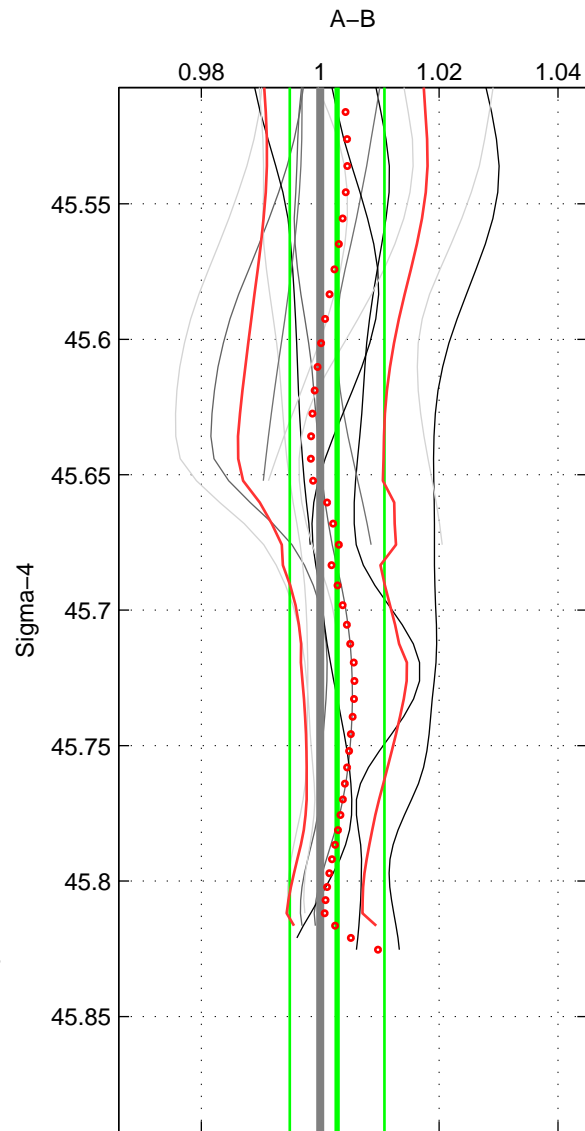

Cruise A (red). Date: Jun 2000 Cruisename: 572-49HO20000621  
 Cruise B (blue). Date: Jun 2001 Cruisename: 591-49NZ20010604

\*\*\* "Favourite" values are means of spaces 1 2.

	Offset	O.StDev	Ratio	R.Stdev	Rating
SIGMA:	0.008	0.022	1.003	0.008	4
THETA:	0.002	0.027	1.001	0.010	4
DEPTH:	0.006	0.029	1.002	0.010	3
FAV.:	0.005	0.025	1.002	0.009	4

Profiles of A: 5  
 Profiles of B: 9  
 Diff profs : 13  
 WMoffset (A-B): 0.0080072  
 WMoffset stdev: 0.022176  
 WMratio (A/B): 1.0029  
 WMratio stdev: 0.0079631

Quality (1-5): 4

Profiles of A: 5  
 Profiles of B: 9  
 Diff profs : 13  
 WMoffset (A-B): 0.0023628  
 WMoffset stdev: 0.026856  
 WMratio (A/B): 1.0009  
 WMratio stdev: 0.0095995

Quality (1-5): 4

Profiles of A: 5  
 Profiles of B: 9  
 Diff profs : 13  
 WMoffset (A-B): 0.0058454  
 WMoffset stdev: 0.028937  
 WMratio (A/B): 1.0022  
 WMratio stdev: 0.010424

Quality (1-5): 3