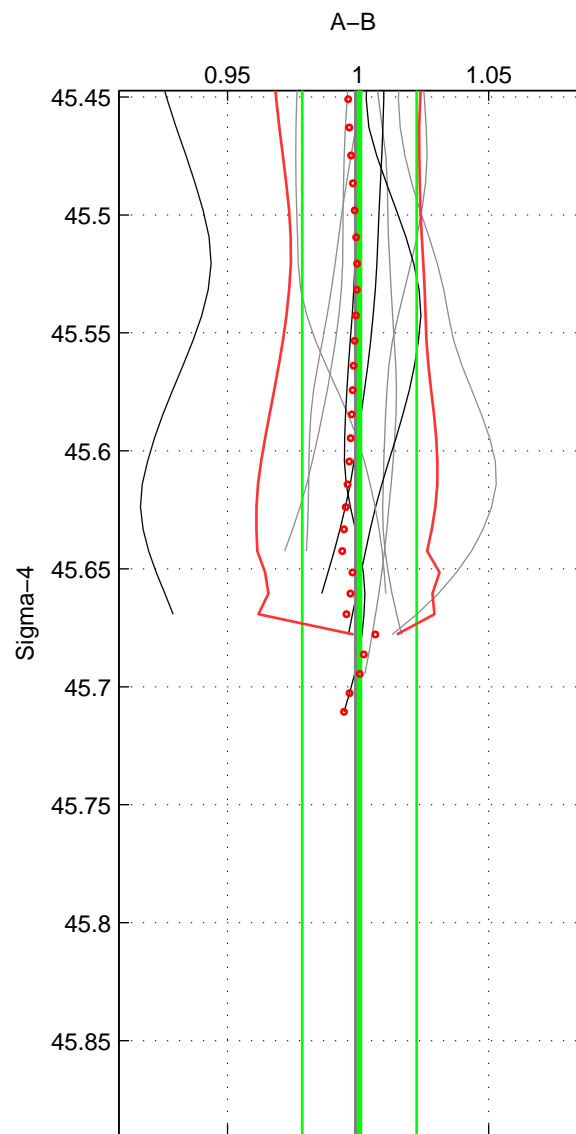

Cruise A (red). Date: Nov 1997 Cruisename: 581-49NZ19971111

Cruise B (blue). Date: Jul 2002 Cruisename: 697-49UP20020620

\*\*\* "Favourite" values are means of spaces 1 2.

	Offset	O.StDev	Ratio	R.Stdev	Rating
SIGMA:	0.001	0.067	1.001	0.022	4
THETA:	0.012	0.046	1.004	0.016	4
DEPTH:	-0.017	0.010	0.995	0.003	3
FAV.:	0.007	0.056	1.002	0.019	4

Profiles of A: 4  
 Profiles of B: 10  
 Diff profs : 10  
 WMoffset (A-B): 0.0011254  
 WMoffset stdev: 0.06699  
 WMratio (A/B): 1.0005  
 WMratio stdev: 0.021916

Quality (1-5): 4

Profiles of A: 4  
 Profiles of B: 10  
 Diff profs : 10  
 WMoffset (A-B): 0.012406  
 WMoffset stdev: 0.045885  
 WMratio (A/B): 1.004  
 WMratio stdev: 0.015683

Quality (1-5): 4

Profiles of A: 4  
 Profiles of B: 10  
 Diff profs : 10  
 WMoffset (A-B): -0.017445  
 WMoffset stdev: 0.010105  
 WMratio (A/B): 0.99515  
 WMratio stdev: 0.0033014

Quality (1-5): 3

Please note that statistics are bad.