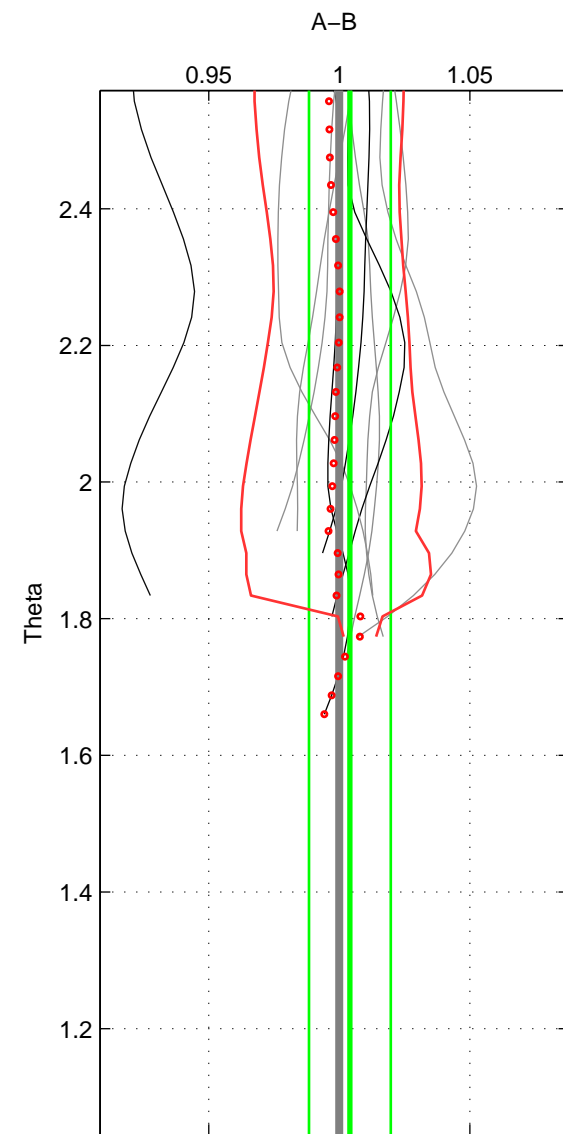

Cruise A (red). Date: Nov 1997 Cruisename: 581-49NZ19971111

Cruise B (blue). Date: Jul 2002 Cruisename: 697-49UP20020620

\*\*\* "Favourite" values are means of spaces 1 2.

	Offset	O.StDev	Ratio	R.Stdev	Rating
SIGMA:	0.001	0.067	1.001	0.022	4
THETA:	0.012	0.046	1.004	0.016	4
DEPTH:	-0.017	0.010	0.995	0.003	3
FAV.:	0.007	0.056	1.002	0.019	4

Profiles of A: 4  
 Profiles of B: 10  
 Diff profs : 10  
 WMoffset (A-B): 0.0011254  
 WMoffset stdev: 0.06699  
 WMratio (A/B): 1.0005  
 WMratio stdev: 0.021916

Quality (1-5): 4

Profiles of A: 4  
 Profiles of B: 10  
 Diff profs : 10  
 WMoffset (A-B): 0.012406  
 WMoffset stdev: 0.045885  
 WMratio (A/B): 1.004  
 WMratio stdev: 0.015683

Quality (1-5): 4

Profiles of A: 4  
 Profiles of B: 10  
 Diff profs : 10  
 WMoffset (A-B): -0.017445  
 WMoffset stdev: 0.010105  
 WMratio (A/B): 0.99515  
 WMratio stdev: 0.0033014

Quality (1-5): 3

Please note that statistics are bad.