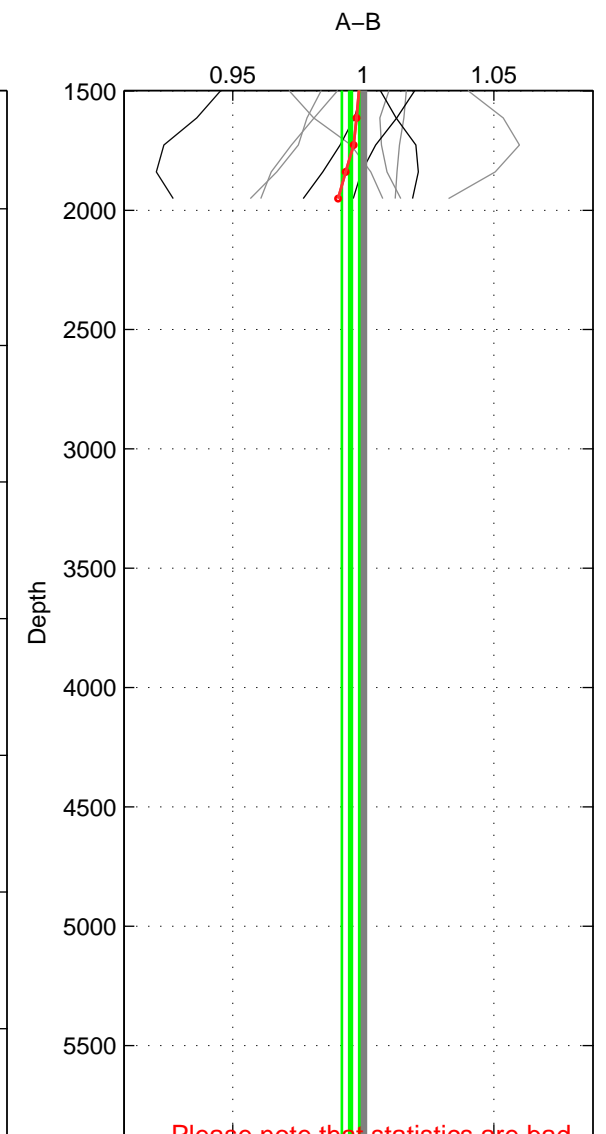

Cruise A (red). Date: Nov 1997 Cruisename: 581-49NZ19971111

Cruise B (blue). Date: Jul 2002 Cruisename: 697-49UP20020620

\*\*\* "Favourite" values are means of spaces 1 2.

	Offset	O.StDev	Ratio	R.Stdev	Rating
SIGMA:	0.001	0.067	1.001	0.022	4
THETA:	0.012	0.046	1.004	0.016	4
DEPTH:	-0.017	0.010	0.995	0.003	3
FAV.:	0.007	0.056	1.002	0.019	4

Profiles of A: 4  
 Profiles of B: 10  
 Diff profs : 10  
 WMoffset (A-B): 0.0011254  
 WMoffset stdev: 0.06699  
 WMratio (A/B): 1.0005  
 WMratio stdev: 0.021916

Quality (1-5): 4

Profiles of A: 4  
 Profiles of B: 10  
 Diff profs : 10  
 WMoffset (A-B): 0.012406  
 WMoffset stdev: 0.045885  
 WMratio (A/B): 1.004  
 WMratio stdev: 0.015683

Quality (1-5): 4

Profiles of A: 4  
 Profiles of B: 10  
 Diff profs : 10  
 WMoffset (A-B): -0.017445  
 WMoffset stdev: 0.010105  
 WMratio (A/B): 0.99515  
 WMratio stdev: 0.0033014

Quality (1-5): 3

Please note that statistics are bad.