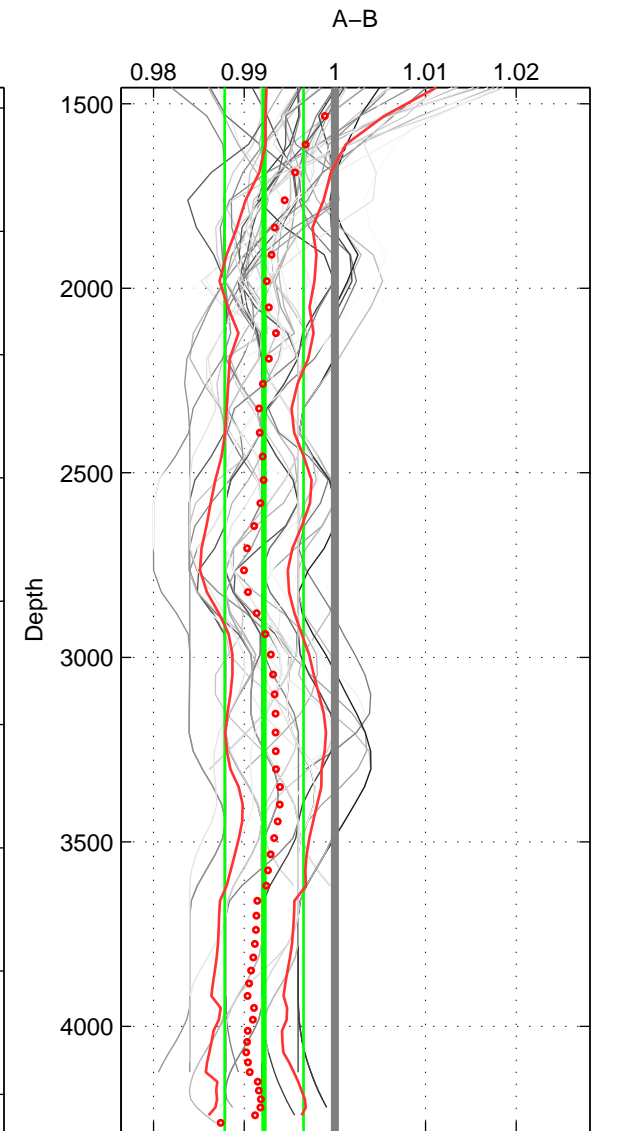

Cruise A (red). Date: Sep 2003 Cruisename: 599-49NZ20030803
 Cruise B (blue). Date: Dec 2007 Cruisename: 614-49NZ20071122

*** "Favourite" values are means of spaces 1 2 3.

	Offset	O.StDev	Ratio	R.Stdev	Rating
SIGMA:	-0.015	0.010	0.994	0.004	5
THETA:	-0.015	0.009	0.994	0.004	5
DEPTH:	-0.019	0.011	0.992	0.004	5
FAV. :	-0.016	0.010	0.993	0.004	5

Profiles of A: 7
 Profiles of B: 9
 Diff profs : 46
 WMoffset (A-B): -0.014925
 WMoffset stdev: 0.0096229
 WMratio (A/B): 0.99389
 WMratio stdev: 0.0039126

Quality (1-5): 5

Profiles of A: 7
 Profiles of B: 9
 Diff profs : 46
 WMoffset (A-B): -0.014605
 WMoffset stdev: 0.0088212
 WMratio (A/B): 0.99399
 WMratio stdev: 0.0036092

Quality (1-5): 5

Profiles of A: 7
 Profiles of B: 9
 Diff profs : 46
 WMoffset (A-B): -0.019349
 WMoffset stdev: 0.010836
 WMratio (A/B): 0.9922
 WMratio stdev: 0.0043454

Quality (1-5): 5