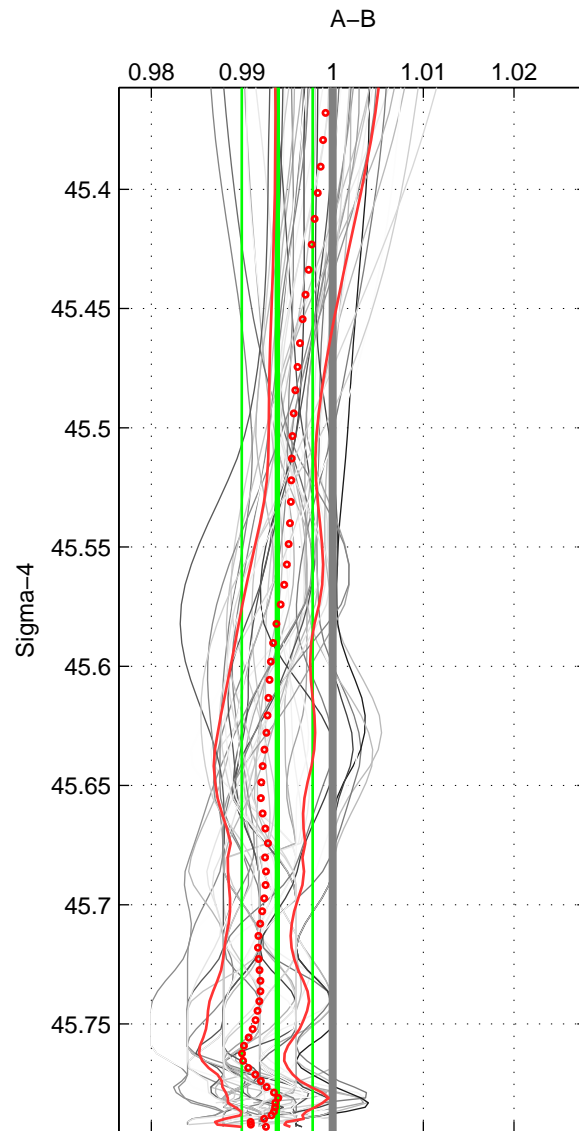

Cruise A (red). Date: Sep 2003 Cruisename: 599-49NZ20030803
 Cruise B (blue). Date: Dec 2007 Cruisename: 614-49NZ20071122

*** "Favourite" values are means of spaces 1 2 3.

	Offset	O.StDev	Ratio	R.Stdev	Rating
SIGMA:	-0.015	0.010	0.994	0.004	5
THETA:	-0.015	0.009	0.994	0.004	5
DEPTH:	-0.019	0.011	0.992	0.004	5
FAV. :	-0.016	0.010	0.993	0.004	5

Profiles of A: 7
 Profiles of B: 9
 Diff profs : 46
 WMoffset (A-B): -0.014925
 WMoffset stdev: 0.0096229
 WMratio (A/B): 0.99389
 WMratio stdev: 0.0039126

Quality (1-5): 5

Profiles of A: 7
 Profiles of B: 9
 Diff profs : 46
 WMoffset (A-B): -0.014605
 WMoffset stdev: 0.0088212
 WMratio (A/B): 0.99399
 WMratio stdev: 0.0036092

Quality (1-5): 5

Profiles of A: 7
 Profiles of B: 9
 Diff profs : 46
 WMoffset (A-B): -0.019349
 WMoffset stdev: 0.010836
 WMratio (A/B): 0.9922
 WMratio stdev: 0.0043454

Quality (1-5): 5