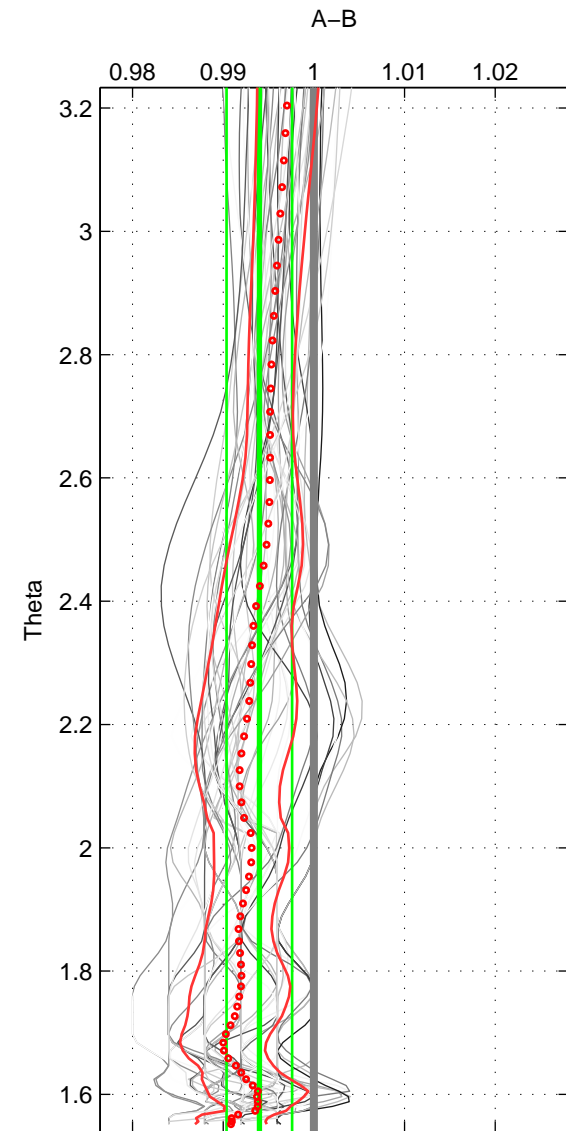

Cruise A (red). Date: Sep 2003 Cruisename: 599-49NZ20030803
 Cruise B (blue). Date: Dec 2007 Cruisename: 614-49NZ20071122

*** "Favourite" values are means of spaces 1 2 3.

	Offset	O.StDev	Ratio	R.Stdev	Rating
SIGMA:	-0.015	0.010	0.994	0.004	5
THETA:	-0.015	0.009	0.994	0.004	5
DEPTH:	-0.019	0.011	0.992	0.004	5
FAV. :	-0.016	0.010	0.993	0.004	5

Profiles of A: 7
 Profiles of B: 9
 Diff profs : 46
 WMoffset (A-B): -0.014925
 WMoffset stdev: 0.0096229
 WMratio (A/B): 0.99389
 WMratio stdev: 0.0039126

Quality (1-5): 5

Profiles of A: 7
 Profiles of B: 9
 Diff profs : 46
 WMoffset (A-B): -0.014605
 WMoffset stdev: 0.0088212
 WMratio (A/B): 0.99399
 WMratio stdev: 0.0036092

Quality (1-5): 5

Profiles of A: 7
 Profiles of B: 9
 Diff profs : 46
 WMoffset (A-B): -0.019349
 WMoffset stdev: 0.010836
 WMratio (A/B): 0.9922
 WMratio stdev: 0.0043454

Quality (1-5): 5