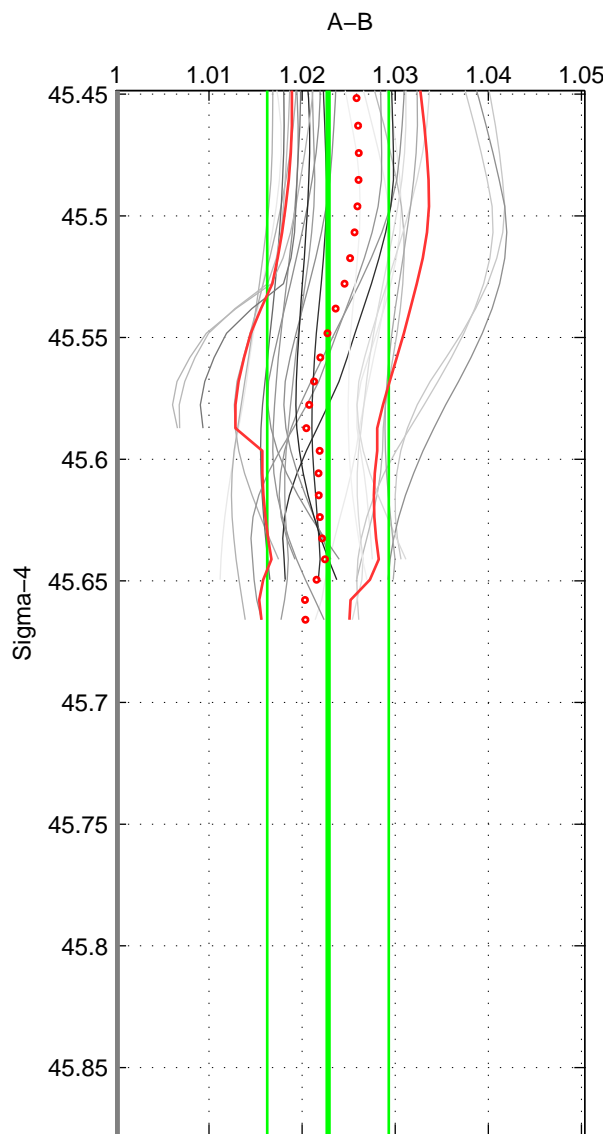

Cruise A (red). Date: Mar 1989 Cruisename: 507-32MW19890206

Cruise B (blue). Date: Nov 2007 Cruisename: 675-49UF20071023

\*\*\* "Favourite" values are means of spaces 1 2.

	Offset	O.StDev	Ratio	R.Stdev	Rating
SIGMA:	0.061	0.018	1.023	0.007	4
THETA:	0.062	0.017	1.023	0.006	4
DEPTH:	0.059	0.007	1.022	0.003	3
FAV.:	0.062	0.017	1.023	0.006	4

Profiles of A: 10  
 Profiles of B: 3  
 Diff profs : 26  
 WMoffset (A-B): 0.061358  
 WMoffset stdev: 0.017557  
 WMratio (A/B): 1.0228  
 WMratio stdev: 0.0065286

Quality (1-5): 4

Profiles of A: 10  
 Profiles of B: 3  
 Diff profs : 26  
 WMoffset (A-B): 0.061961  
 WMoffset stdev: 0.017305  
 WMratio (A/B): 1.023  
 WMratio stdev: 0.0064374

Quality (1-5): 4

Profiles of A: 10  
 Profiles of B: 3  
 Diff profs : 26  
 WMoffset (A-B): 0.058875  
 WMoffset stdev: 0.0073245  
 WMratio (A/B): 1.0218  
 WMratio stdev: 0.0025988

Quality (1-5): 3

Please note that statistics are bad.