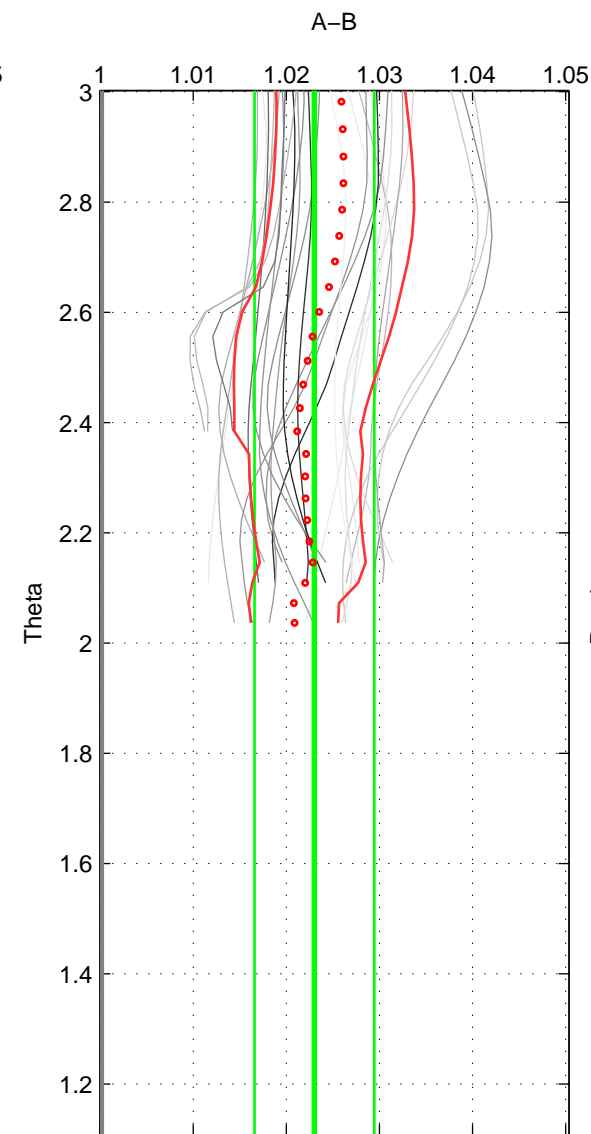

Cruise A (red). Date: Mar 1989 Cruisename: 507-32MW19890206

Cruise B (blue). Date: Nov 2007 Cruisename: 675-49UF20071023

\*\*\* "Favourite" values are means of spaces 1 2.

	Offset	O.StDev	Ratio	R.Stdev	Rating
SIGMA:	0.061	0.018	1.023	0.007	4
THETA:	0.062	0.017	1.023	0.006	4
DEPTH:	0.059	0.007	1.022	0.003	3
FAV.:	0.062	0.017	1.023	0.006	4

Profiles of A: 10  
 Profiles of B: 3  
 Diff profs : 26  
 WMoffset (A-B): 0.061358  
 WMoffset stdev: 0.017557  
 WMratio (A/B): 1.0228  
 WMratio stdev: 0.0065286

Quality (1-5): 4

Profiles of A: 10  
 Profiles of B: 3  
 Diff profs : 26  
 WMoffset (A-B): 0.061961  
 WMoffset stdev: 0.017305  
 WMratio (A/B): 1.023  
 WMratio stdev: 0.0064374

Quality (1-5): 4

Profiles of A: 10  
 Profiles of B: 3  
 Diff profs : 26  
 WMoffset (A-B): 0.058875  
 WMoffset stdev: 0.0073245  
 WMratio (A/B): 1.0218  
 WMratio stdev: 0.0025988

Quality (1-5): 3

Please note that statistics are bad.