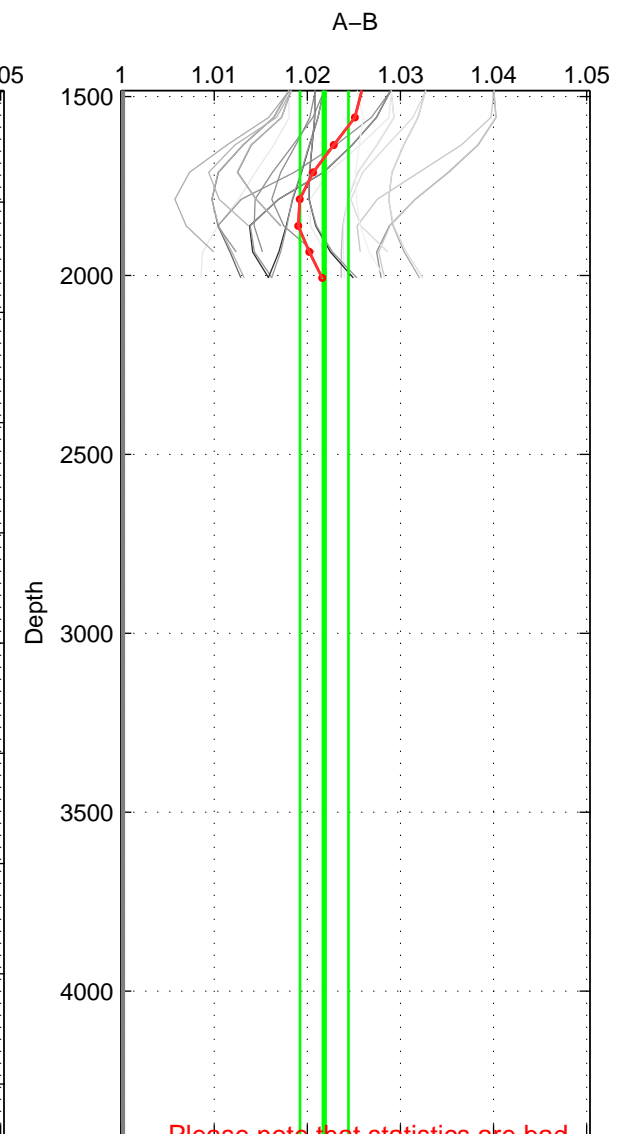

Cruise A (red). Date: Mar 1989 Cruisename: 507-32MW19890206

Cruise B (blue). Date: Nov 2007 Cruisename: 675-49UF20071023

\*\*\* "Favourite" values are means of spaces 1 2.

	Offset	O.StDev	Ratio	R.Stdev	Rating
SIGMA:	0.061	0.018	1.023	0.007	4
THETA:	0.062	0.017	1.023	0.006	4
DEPTH:	0.059	0.007	1.022	0.003	3
FAV.:	0.062	0.017	1.023	0.006	4

Profiles of A: 10  
 Profiles of B: 3  
 Diff profs : 26  
 WMoffset (A-B): 0.061358  
 WMoffset stdev: 0.017557  
 WMratio (A/B): 1.0228  
 WMratio stdev: 0.0065286

Quality (1-5): 4

Profiles of A: 10  
 Profiles of B: 3  
 Diff profs : 26  
 WMoffset (A-B): 0.061961  
 WMoffset stdev: 0.017305  
 WMratio (A/B): 1.023  
 WMratio stdev: 0.0064374

Quality (1-5): 4

Profiles of A: 10  
 Profiles of B: 3  
 Diff profs : 26  
 WMoffset (A-B): 0.058875  
 WMoffset stdev: 0.0073245  
 WMratio (A/B): 1.0218  
 WMratio stdev: 0.0025988

Quality (1-5): 3

Please note that statistics are bad.