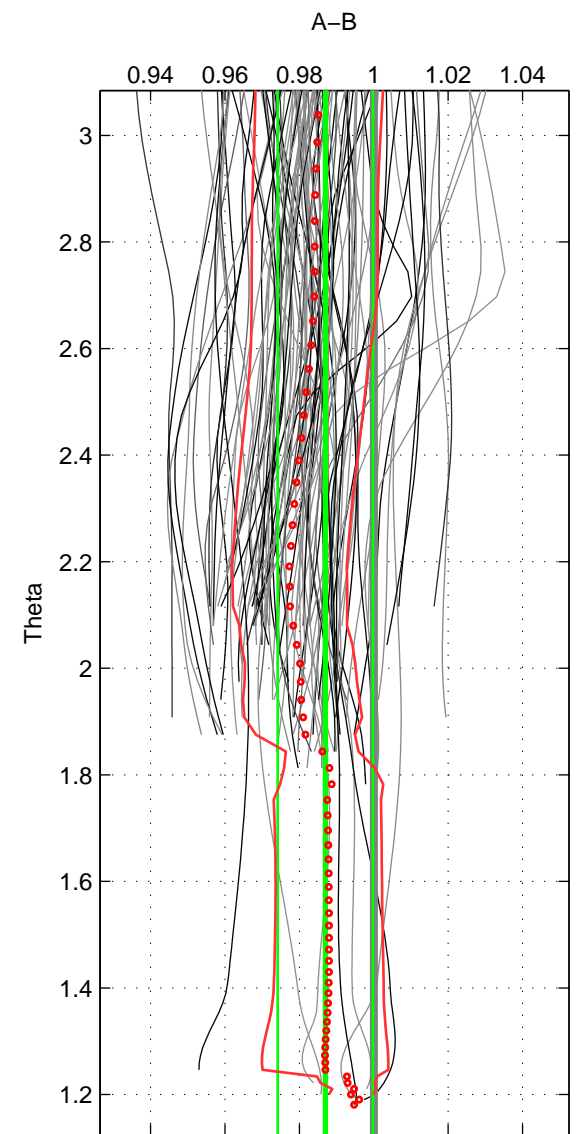

Cruise A (red). Date: Jul 2001 Cruisename: 656-49UF20010710
 Cruise B (blue). Date: Feb 2006 Cruisename: 670-49UF20060118

*** "Favourite" values are means of spaces 1 2.

	Offset	O.StDev	Ratio	R.Stdev	Rating
SIGMA:	-0.052	0.042	0.981	0.015	5
THETA:	-0.033	0.033	0.987	0.013	5
DEPTH:	-0.057	0.003	0.979	0.002	3
FAV. :	-0.042	0.038	0.984	0.014	5

Profiles of A: 37
 Profiles of B: 37
 Diff profs : 98
 WMoffset (A-B): -0.051566
 WMoffset stdev: 0.041884
 WMratio (A/B): 0.98146
 WMratio stdev: 0.014983

Quality (1-5): 5

Profiles of A: 37
 Profiles of B: 37
 Diff profs : 98
 WMoffset (A-B): -0.033376
 WMoffset stdev: 0.033186
 WMratio (A/B): 0.98698
 WMratio stdev: 0.01282

Quality (1-5): 5

Profiles of A: 37
 Profiles of B: 37
 Diff profs : 98
 WMoffset (A-B): -0.057324
 WMoffset stdev: 0.0034893
 WMratio (A/B): 0.97933
 WMratio stdev: 0.0015139

Quality (1-5): 3

Please note that statistics are bad.