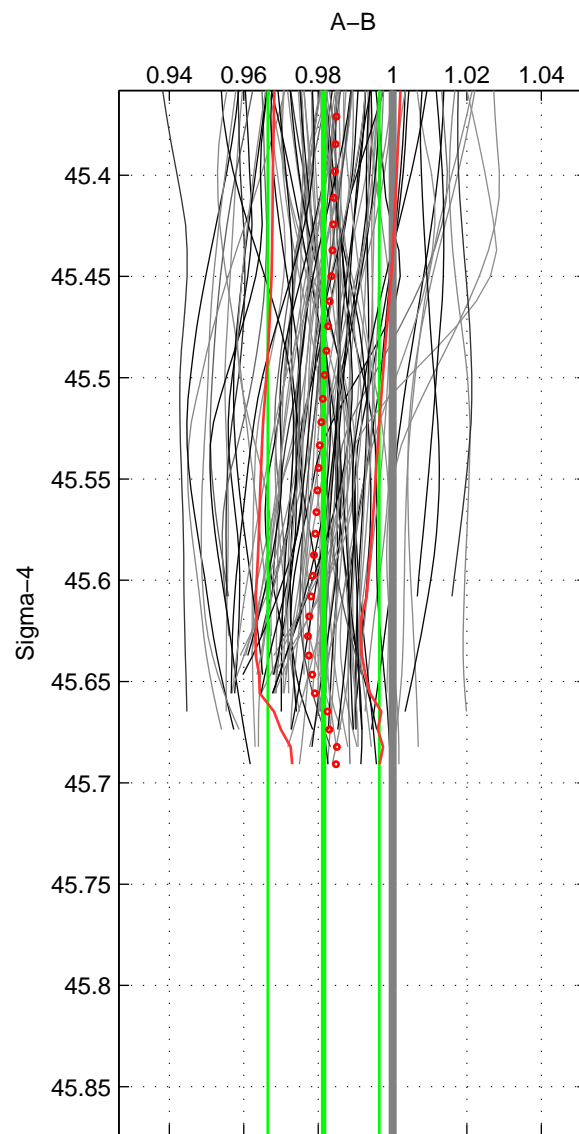

Cruise A (red). Date: Jul 2001 Cruisename: 656-49UF20010710
 Cruise B (blue). Date: Feb 2006 Cruisename: 670-49UF20060118

*** "Favourite" values are means of spaces 1 2.

	Offset	O.StDev	Ratio	R.Stdev	Rating
SIGMA:	-0.052	0.042	0.981	0.015	5
THETA:	-0.033	0.033	0.987	0.013	5
DEPTH:	-0.057	0.003	0.979	0.002	3
FAV. :	-0.042	0.038	0.984	0.014	5

Profiles of A: 37
 Profiles of B: 37
 Diff profs : 98
 WMoffset (A-B): -0.051566
 WMoffset stdev: 0.041884
 WMratio (A/B): 0.98146
 WMratio stdev: 0.014983

Quality (1-5): 5

Profiles of A: 37
 Profiles of B: 37
 Diff profs : 98
 WMoffset (A-B): -0.033376
 WMoffset stdev: 0.033186
 WMratio (A/B): 0.98698
 WMratio stdev: 0.01282

Quality (1-5): 5

Profiles of A: 37
 Profiles of B: 37
 Diff profs : 98
 WMoffset (A-B): -0.057324
 WMoffset stdev: 0.0034893
 WMratio (A/B): 0.97933
 WMratio stdev: 0.0015139

Quality (1-5): 3

Please note that statistics are bad.