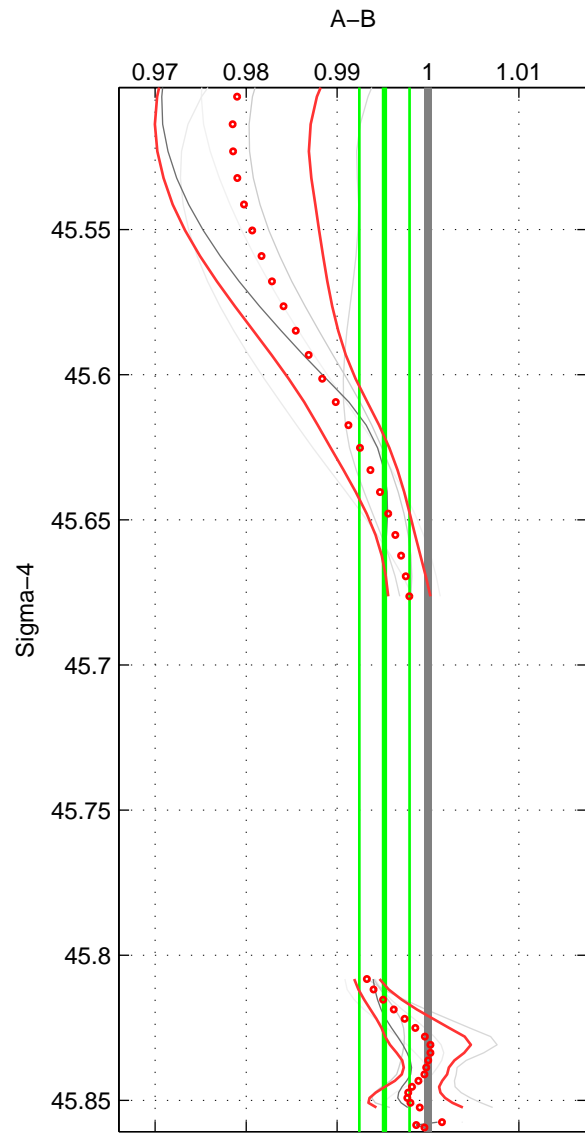

Cruise A (red). Date: Nov 1995 Cruisename: 625-49RY19951115

Cruise B (blue). Date: Jul 1997 Cruisename: 682-49UP19970623

*** "Favourite" values are means of spaces 1 2 3.

	Offset	O.StDev	Ratio	R.Stdev	Rating
SIGMA:	-0.012	0.007	0.995	0.003	3
THETA:	-0.015	0.005	0.994	0.002	3
DEPTH:	-0.005	0.010	0.998	0.004	3
FAV. :	-0.011	0.008	0.996	0.003	3

Profiles of A: 5
 Profiles of B: 1
 Diff profs : 5
 WMoffset (A-B): -0.012467
 WMoffset stdev: 0.007296
 WMratio (A/B): 0.9952
 WMratio stdev: 0.0027591

Quality (1-5): 3

Profiles of A: 5
 Profiles of B: 1
 Diff profs : 5
 WMoffset (A-B): -0.015407
 WMoffset stdev: 0.0050993
 WMratio (A/B): 0.99411
 WMratio stdev: 0.0019482

Quality (1-5): 3

Profiles of A: 5
 Profiles of B: 1
 Diff profs : 5
 WMoffset (A-B): -0.005405
 WMoffset stdev: 0.010253
 WMratio (A/B): 0.99778
 WMratio stdev: 0.0039786

Quality (1-5): 3