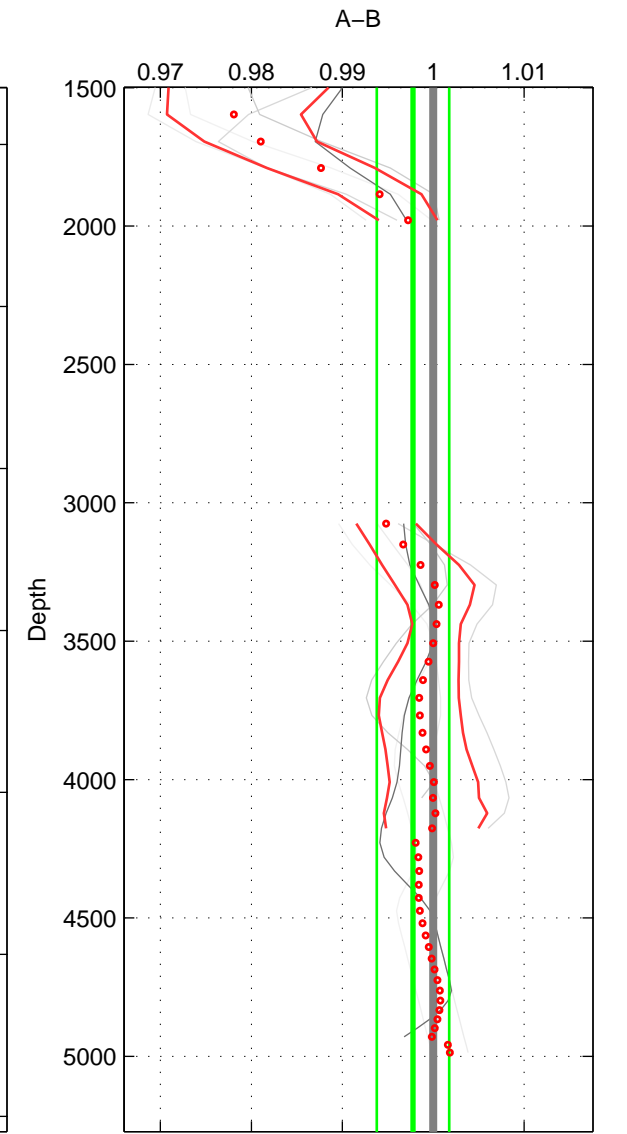

Cruise A (red). Date: Nov 1995 Cruisename: 625-49RY19951115

Cruise B (blue). Date: Jul 1997 Cruisename: 682-49UP19970623

*** "Favourite" values are means of spaces 1 2 3.

	Offset	O.StDev	Ratio	R.Stdev	Rating
SIGMA:	-0.012	0.007	0.995	0.003	3
THETA:	-0.015	0.005	0.994	0.002	3
DEPTH:	-0.005	0.010	0.998	0.004	3
FAV. :	-0.011	0.008	0.996	0.003	3

Profiles of A: 5
 Profiles of B: 1
 Diff profs : 5
 WMoffset (A-B): -0.012467
 WMoffset stdev: 0.007296
 WMratio (A/B): 0.9952
 WMratio stdev: 0.0027591

Quality (1-5): 3

Profiles of A: 5
 Profiles of B: 1
 Diff profs : 5
 WMoffset (A-B): -0.015407
 WMoffset stdev: 0.0050993
 WMratio (A/B): 0.99411
 WMratio stdev: 0.0019482

Quality (1-5): 3

Profiles of A: 5
 Profiles of B: 1
 Diff profs : 5
 WMoffset (A-B): -0.005405
 WMoffset stdev: 0.010253
 WMratio (A/B): 0.99778
 WMratio stdev: 0.0039786

Quality (1-5): 3