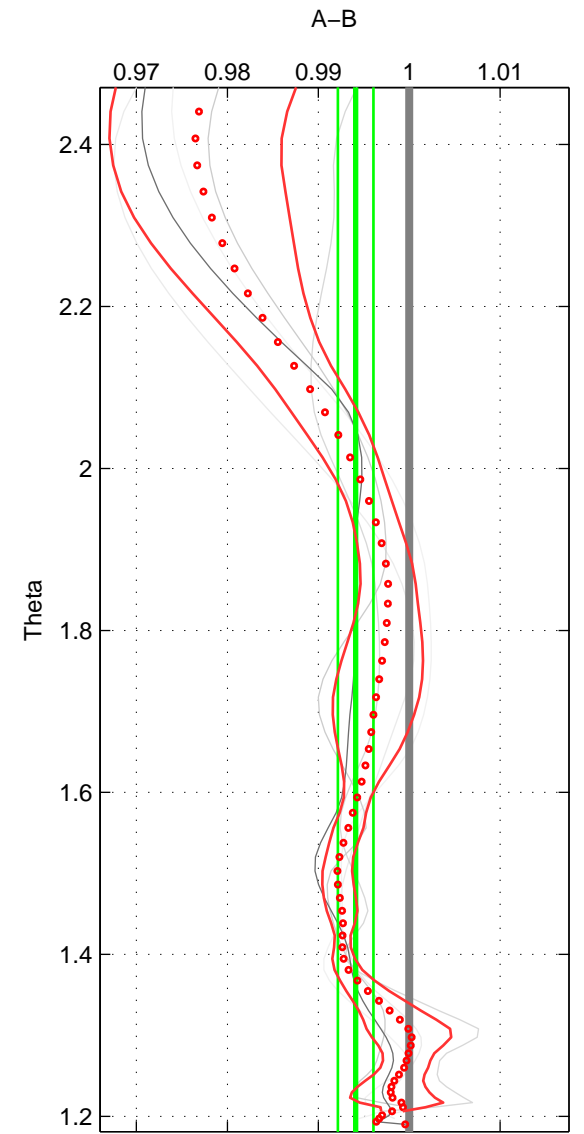

Cruise A (red). Date: Nov 1995 Cruisename: 625-49RY19951115

Cruise B (blue). Date: Jul 1997 Cruisename: 682-49UP19970623

*** "Favourite" values are means of spaces 1 2 3.

	Offset	O.StDev	Ratio	R.Stdev	Rating
SIGMA:	-0.012	0.007	0.995	0.003	3
THETA:	-0.015	0.005	0.994	0.002	3
DEPTH:	-0.005	0.010	0.998	0.004	3
FAV. :	-0.011	0.008	0.996	0.003	3

Profiles of A: 5
 Profiles of B: 1
 Diff profs : 5
 WMoffset (A-B): -0.012467
 WMoffset stdev: 0.007296
 WMratio (A/B): 0.9952
 WMratio stdev: 0.0027591

Quality (1-5): 3

Profiles of A: 5
 Profiles of B: 1
 Diff profs : 5
 WMoffset (A-B): -0.015407
 WMoffset stdev: 0.0050993
 WMratio (A/B): 0.99411
 WMratio stdev: 0.0019482

Quality (1-5): 3

Profiles of A: 5
 Profiles of B: 1
 Diff profs : 5
 WMoffset (A-B): -0.005405
 WMoffset stdev: 0.010253
 WMratio (A/B): 0.99778
 WMratio stdev: 0.0039786

Quality (1-5): 3