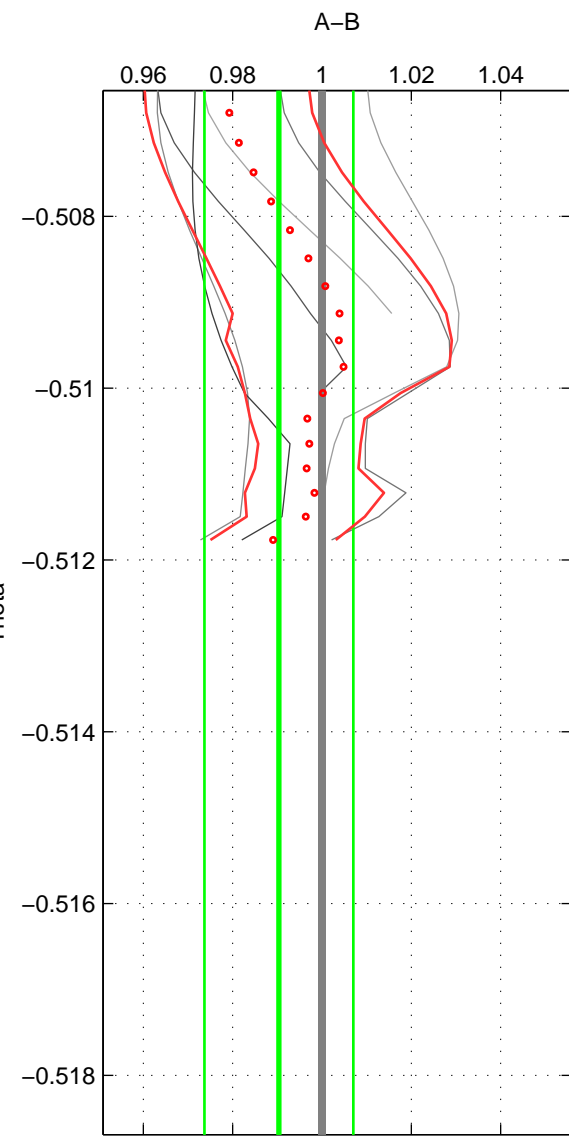

Cruise A (red). Date: Aug 2008 Cruisename: 46-18SN20080717

Cruise B (blue). Date: Aug 2004 Cruisename: 56-32H120040718

\*\*\* "Favourite" values are those of space 2.

	Offset	O.StDev	Ratio	R.Stdev	Rating
SIGMA:	-0.018	0.001	0.983	0.001	2
THETA:	-0.010	0.018	0.990	0.017	3
DEPTH:	-0.010	0.007	0.990	0.007	2
FAV. :	-0.010	0.018	0.990	0.017	3

Please note that statistics are bad.

Profiles of A: 3  
 Profiles of B: 2  
 Diff profs : 2  
 WMoffset (A-B): -0.018297  
 WMoffset stdev: 0.00086172  
 WMratio (A/B): 0.98251  
 WMratio stdev: 0.00084182

Quality (1-5): 2

Profiles of A: 3  
 Profiles of B: 5  
 Diff profs : 6  
 WMoffset (A-B): -0.010319  
 WMoffset stdev: 0.017544  
 WMratio (A/B): 0.99038  
 WMratio stdev: 0.016667

Quality (1-5): 3

Please note that statistics are bad.

Profiles of A: 3  
 Profiles of B: 4  
 Diff profs : 4  
 WMoffset (A-B): -0.0099638  
 WMoffset stdev: 0.0068859  
 WMratio (A/B): 0.99042  
 WMratio stdev: 0.0066276

Quality (1-5): 2