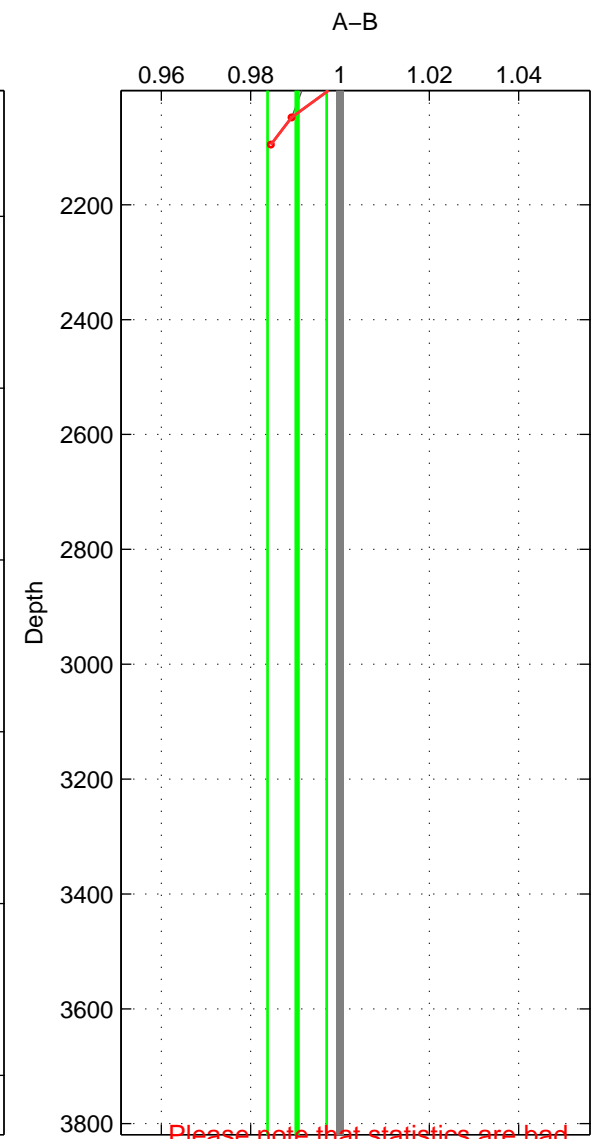

Cruise A (red). Date: Aug 2008 Cruisename: 46-18SN20080717

Cruise B (blue). Date: Aug 2004 Cruisename: 56-32H120040718

\*\*\* "Favourite" values are those of space 2.

	Offset	O.StDev	Ratio	R.Stdev	Rating
SIGMA:	-0.018	0.001	0.983	0.001	2
THETA:	-0.010	0.018	0.990	0.017	3
DEPTH:	-0.010	0.007	0.990	0.007	2
FAV. :	-0.010	0.018	0.990	0.017	3

Please note that statistics are bad.

Profiles of A: 3  
 Profiles of B: 2  
 Diff profs : 2  
 WMoffset (A-B): -0.018297  
 WMoffset stdev: 0.00086172  
 WMratio (A/B): 0.98251  
 WMratio stdev: 0.00084182

Quality (1-5): 2

Profiles of A: 3  
 Profiles of B: 5  
 Diff profs : 6  
 WMoffset (A-B): -0.010319  
 WMoffset stdev: 0.017544  
 WMratio (A/B): 0.99038  
 WMratio stdev: 0.016667

Quality (1-5): 3

Please note that statistics are bad.

Profiles of A: 3  
 Profiles of B: 4  
 Diff profs : 4  
 WMoffset (A-B): -0.0099638  
 WMoffset stdev: 0.0068859  
 WMratio (A/B): 0.99042  
 WMratio stdev: 0.0066276

Quality (1-5): 2