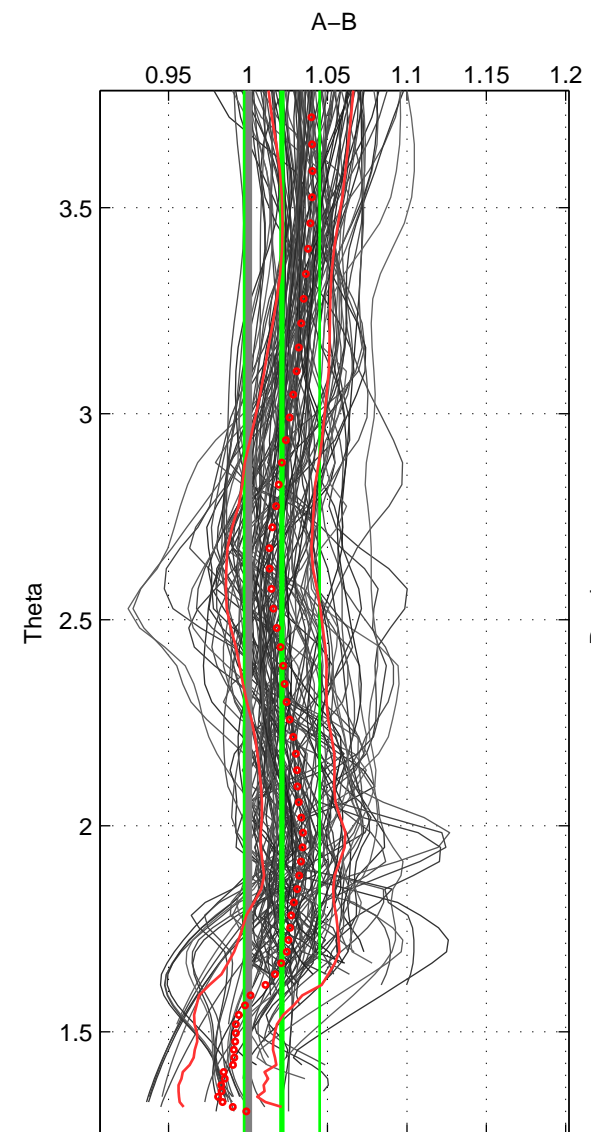

Cruise A (red). Date: May 1983 Cruisename: 240-32OC19830501

Cruise B (blue). Date: May 2012 Cruisename: 246-33AT20120419

*** "Favourite" values are means of spaces 1 2 3.

	Offset	O.StDev	Ratio	R.Stdev	Rating
SIGMA:	0.029	0.028	1.020	0.021	5
THETA:	0.031	0.032	1.021	0.024	5
DEPTH:	0.045	0.032	1.033	0.023	5
FAV. :	0.035	0.031	1.025	0.023	5

Profiles of A: 48
 Profiles of B: 40
 Diff profs : 100
 WMoffset (A-B): 0.028951
 WMoffset stdev: 0.028481
 WMratio (A/B): 1.0197
 WMratio stdev: 0.021497

Quality (1-5): 5

Profiles of A: 48
 Profiles of B: 40
 Diff profs : 100
 WMoffset (A-B): 0.031171
 WMoffset stdev: 0.031718
 WMratio (A/B): 1.0213
 WMratio stdev: 0.023757

Quality (1-5): 5

Profiles of A: 48
 Profiles of B: 40
 Diff profs : 100
 WMoffset (A-B): 0.045066
 WMoffset stdev: 0.031671
 WMratio (A/B): 1.033
 WMratio stdev: 0.023439

Quality (1-5): 5