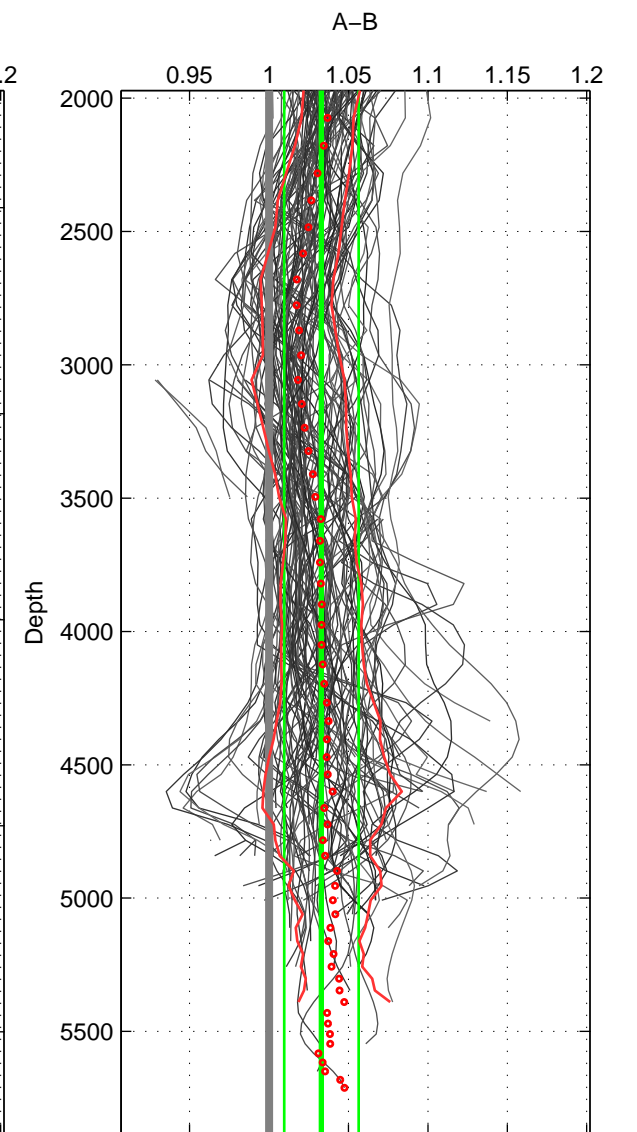

Cruise A (red). Date: May 1983 Cruisename: 240-32OC19830501

Cruise B (blue). Date: May 2012 Cruisename: 246-33AT20120419

*** "Favourite" values are means of spaces 1 2 3.

	Offset	O.StDev	Ratio	R.Stdev	Rating
SIGMA:	0.029	0.028	1.020	0.021	5
THETA:	0.031	0.032	1.021	0.024	5
DEPTH:	0.045	0.032	1.033	0.023	5
FAV. :	0.035	0.031	1.025	0.023	5

Profiles of A: 48
 Profiles of B: 40
 Diff profs : 100
 WMoffset (A-B): 0.028951
 WMoffset stdev: 0.028481
 WMratio (A/B): 1.0197
 WMratio stdev: 0.021497

Quality (1-5): 5

Profiles of A: 48
 Profiles of B: 40
 Diff profs : 100
 WMoffset (A-B): 0.031171
 WMoffset stdev: 0.031718
 WMratio (A/B): 1.0213
 WMratio stdev: 0.023757

Quality (1-5): 5

Profiles of A: 48
 Profiles of B: 40
 Diff profs : 100
 WMoffset (A-B): 0.045066
 WMoffset stdev: 0.031671
 WMratio (A/B): 1.033
 WMratio stdev: 0.023439

Quality (1-5): 5