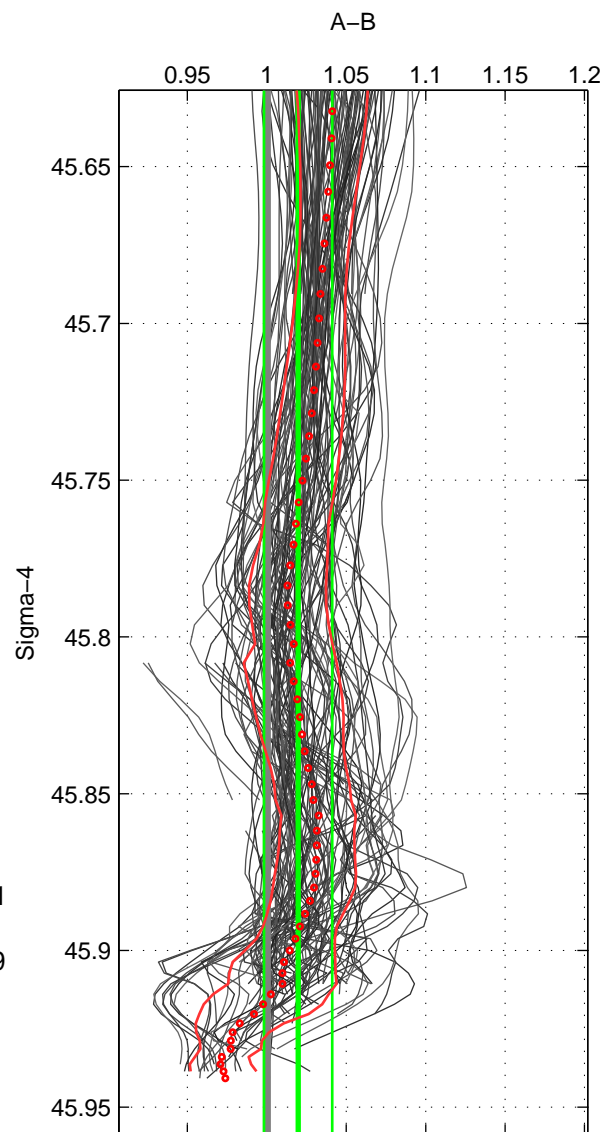

Cruise A (red). Date: May 1983 Cruisename: 240-32OC19830501

Cruise B (blue). Date: May 2012 Cruisename: 246-33AT20120419

*** "Favourite" values are means of spaces 1 2 3.

	Offset	O.StDev	Ratio	R.Stdev	Rating
SIGMA:	0.029	0.028	1.020	0.021	5
THETA:	0.031	0.032	1.021	0.024	5
DEPTH:	0.045	0.032	1.033	0.023	5
FAV. :	0.035	0.031	1.025	0.023	5

Profiles of A: 48
 Profiles of B: 40
 Diff profs : 100
 WMoffset (A-B): 0.028951
 WMoffset stdev: 0.028481
 WMratio (A/B): 1.0197
 WMratio stdev: 0.021497

Quality (1-5): 5

Profiles of A: 48
 Profiles of B: 40
 Diff profs : 100
 WMoffset (A-B): 0.031171
 WMoffset stdev: 0.031718
 WMratio (A/B): 1.0213
 WMratio stdev: 0.023757

Quality (1-5): 5

Profiles of A: 48
 Profiles of B: 40
 Diff profs : 100
 WMoffset (A-B): 0.045066
 WMoffset stdev: 0.031671
 WMratio (A/B): 1.033
 WMratio stdev: 0.023439

Quality (1-5): 5