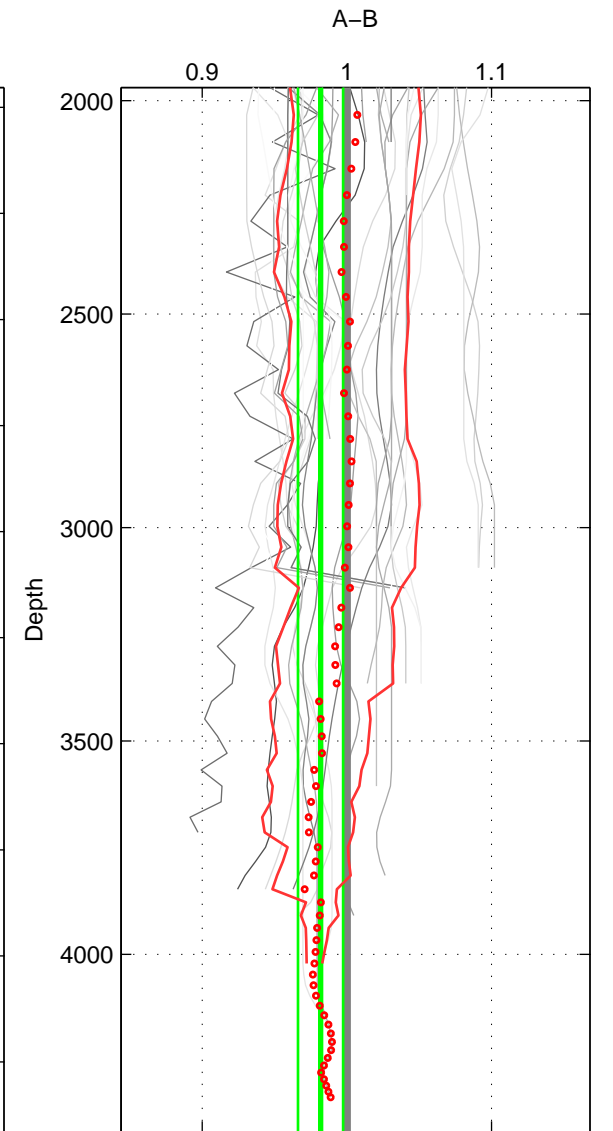

Cruise A (red). Date: Jul 1987 Cruisename: 2-06AQ19870704

Cruise B (blue). Date: Sep 1991 Cruisename: 106-77DN19910726

\*\*\* "Favourite" values are means of spaces 1 2 3.

	Offset	O.StDev	Ratio	R.Stdev	Rating
SIGMA:	-0.008	0.033	0.992	0.033	5
THETA:	0.000	0.039	1.001	0.040	5
DEPTH:	-0.018	0.016	0.982	0.016	5
FAV. :	-0.008	0.029	0.992	0.030	5

Profiles of A: 13  
 Profiles of B: 12  
 Diff profs : 45  
 WMoffset (A-B): -0.0077191  
 WMoffset stdev: 0.032953  
 WMratio (A/B): 0.99199  
 WMratio stdev: 0.033118

Quality (1-5): 5

Profiles of A: 13  
 Profiles of B: 12  
 Diff profs : 45  
 WMoffset (A-B): 0.00036539  
 WMoffset stdev: 0.039168  
 WMratio (A/B): 1.0007  
 WMratio stdev: 0.040036

Quality (1-5): 5

Profiles of A: 13  
 Profiles of B: 12  
 Diff profs : 45  
 WMoffset (A-B): -0.017774  
 WMoffset stdev: 0.015649  
 WMratio (A/B): 0.98191  
 WMratio stdev: 0.015588

Quality (1-5): 5