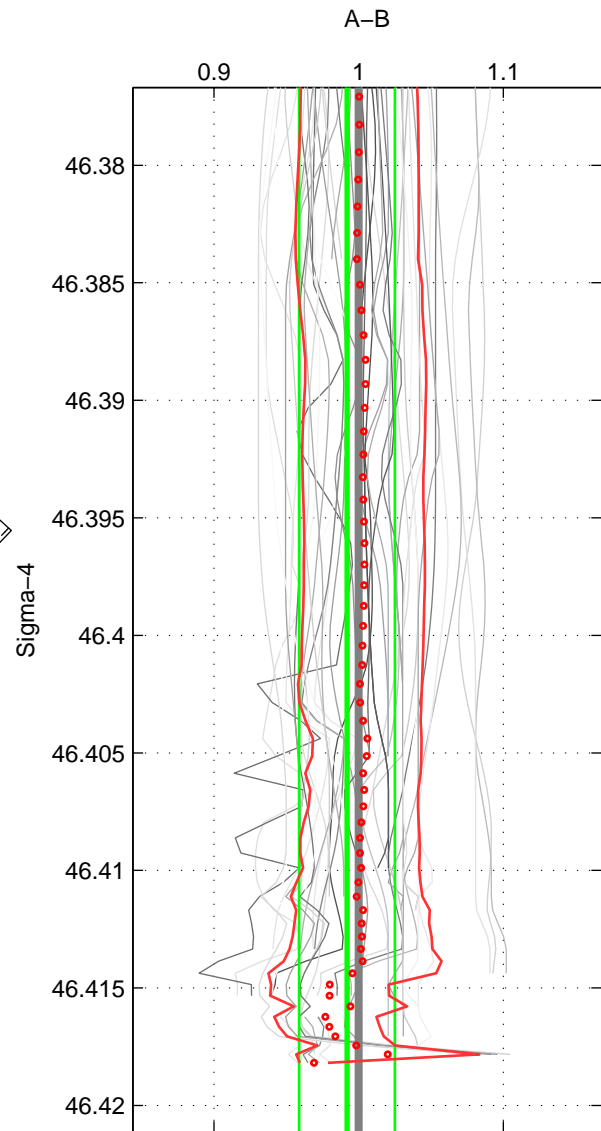

Cruise A (red). Date: Jul 1987 Cruisename: 2-06AQ19870704

Cruise B (blue). Date: Sep 1991 Cruisename: 106-77DN19910726

\*\*\* "Favourite" values are means of spaces 1 2 3.

	Offset	O.StDev	Ratio	R.Stdev	Rating
SIGMA:	-0.008	0.033	0.992	0.033	5
THETA:	0.000	0.039	1.001	0.040	5
DEPTH:	-0.018	0.016	0.982	0.016	5
FAV. :	-0.008	0.029	0.992	0.030	5

Profiles of A: 13  
 Profiles of B: 12  
 Diff profs : 45  
 WMoffset (A-B): -0.0077191  
 WMoffset stdev: 0.032953  
 WMratio (A/B): 0.99199  
 WMratio stdev: 0.033118

Quality (1-5): 5

Profiles of A: 13  
 Profiles of B: 12  
 Diff profs : 45  
 WMoffset (A-B): 0.00036539  
 WMoffset stdev: 0.039168  
 WMratio (A/B): 1.0007  
 WMratio stdev: 0.040036

Quality (1-5): 5

Profiles of A: 13  
 Profiles of B: 12  
 Diff profs : 45  
 WMoffset (A-B): -0.017774  
 WMoffset stdev: 0.015649  
 WMratio (A/B): 0.98191  
 WMratio stdev: 0.015588

Quality (1-5): 5