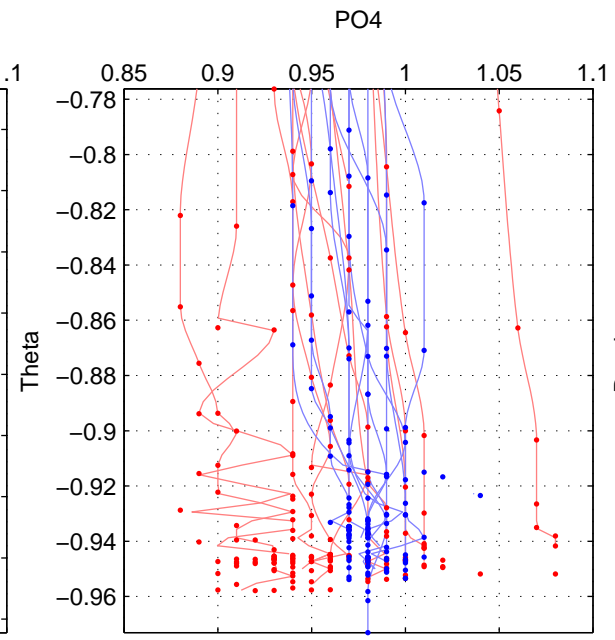

Cruise A (red). Date: Jul 1987 Cruisename: 2-06AQ19870704

Cruise B (blue). Date: Sep 1991 Cruisename: 106-77DN19910726

\*\*\* "Favourite" values are means of spaces 1 2 3.

	Offset	O.StDev	Ratio	R.Stdev	Rating
SIGMA:	-0.008	0.033	0.992	0.033	5
THETA:	0.000	0.039	1.001	0.040	5
DEPTH:	-0.018	0.016	0.982	0.016	5
FAV. :	-0.008	0.029	0.992	0.030	5

Profiles of A: 13  
 Profiles of B: 12  
 Diff profs : 45  
 WMoffset (A-B): -0.0077191  
 WMoffset stdev: 0.032953  
 WMratio (A/B): 0.99199  
 WMratio stdev: 0.033118

Quality (1-5): 5

Profiles of A: 13  
 Profiles of B: 12  
 Diff profs : 45  
 WMoffset (A-B): 0.00036539  
 WMoffset stdev: 0.039168  
 WMratio (A/B): 1.0007  
 WMratio stdev: 0.040036

Quality (1-5): 5

Profiles of A: 13  
 Profiles of B: 12  
 Diff profs : 45  
 WMoffset (A-B): -0.017774  
 WMoffset stdev: 0.015649  
 WMratio (A/B): 0.98191  
 WMratio stdev: 0.015588

Quality (1-5): 5