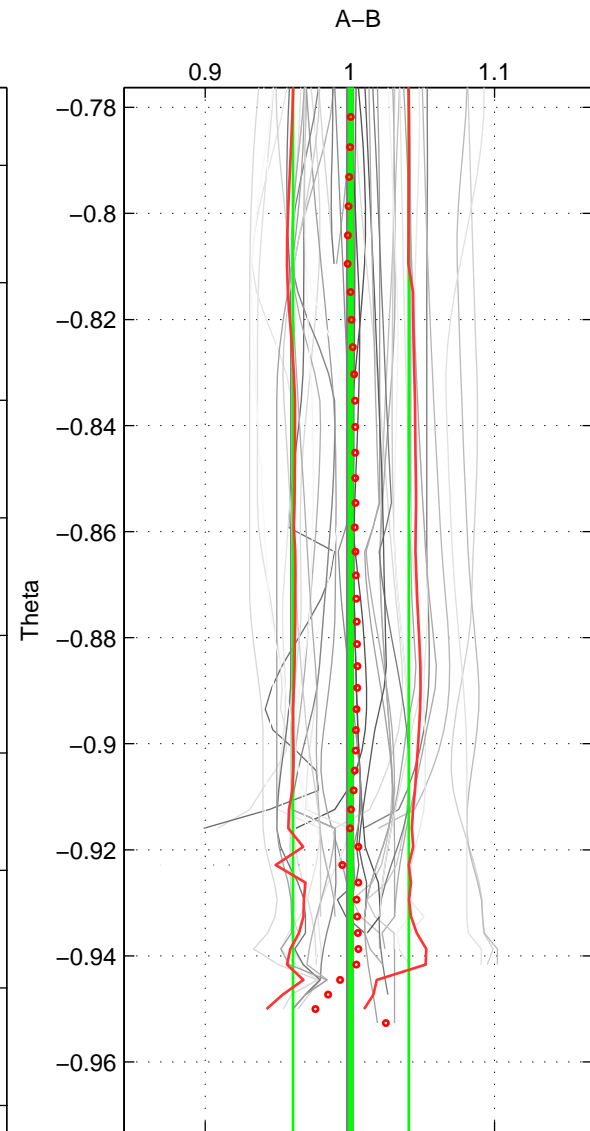

Cruise A (red). Date: Jul 1987 Cruisename: 2-06AQ19870704

Cruise B (blue). Date: Sep 1991 Cruisename: 106-77DN19910726

\*\*\* "Favourite" values are means of spaces 1 2 3.

	Offset	O.StDev	Ratio	R.Stdev	Rating
SIGMA:	-0.008	0.033	0.992	0.033	5
THETA:	0.000	0.039	1.001	0.040	5
DEPTH:	-0.018	0.016	0.982	0.016	5
FAV. :	-0.008	0.029	0.992	0.030	5

Profiles of A: 13  
 Profiles of B: 12  
 Diff profs : 45  
 WMoffset (A-B): -0.0077191  
 WMoffset stdev: 0.032953  
 WMratio (A/B): 0.99199  
 WMratio stdev: 0.033118

Quality (1-5): 5

Profiles of A: 13  
 Profiles of B: 12  
 Diff profs : 45  
 WMoffset (A-B): 0.00036539  
 WMoffset stdev: 0.039168  
 WMratio (A/B): 1.0007  
 WMratio stdev: 0.040036

Quality (1-5): 5

Profiles of A: 13  
 Profiles of B: 12  
 Diff profs : 45  
 WMoffset (A-B): -0.017774  
 WMoffset stdev: 0.015649  
 WMratio (A/B): 0.98191  
 WMratio stdev: 0.015588

Quality (1-5): 5