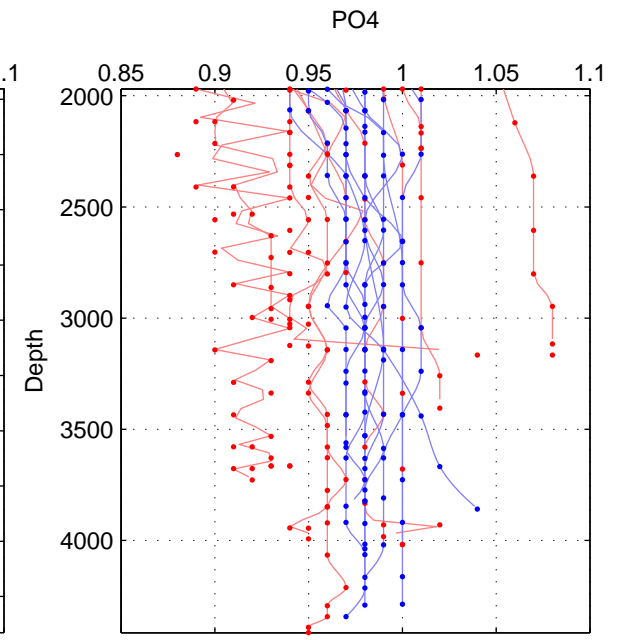

Cruise A (red). Date: Jul 1987 Cruisename: 2-06AQ19870704

Cruise B (blue). Date: Sep 1991 Cruisename: 106-77DN19910726

\*\*\* "Favourite" values are means of spaces 1 2 3.

	Offset	O.StDev	Ratio	R.Stdev	Rating
SIGMA:	-0.008	0.033	0.992	0.033	5
THETA:	0.000	0.039	1.001	0.040	5
DEPTH:	-0.018	0.016	0.982	0.016	5
FAV. :	-0.008	0.029	0.992	0.030	5

Profiles of A: 13  
 Profiles of B: 12  
 Diff profs : 45  
 WMoffset (A-B): -0.0077191  
 WMoffset stdev: 0.032953  
 WMratio (A/B): 0.99199  
 WMratio stdev: 0.033118

Quality (1-5): 5

Profiles of A: 13  
 Profiles of B: 12  
 Diff profs : 45  
 WMoffset (A-B): 0.00036539  
 WMoffset stdev: 0.039168  
 WMratio (A/B): 1.0007  
 WMratio stdev: 0.040036

Quality (1-5): 5

Profiles of A: 13  
 Profiles of B: 12  
 Diff profs : 45  
 WMoffset (A-B): -0.017774  
 WMoffset stdev: 0.015649  
 WMratio (A/B): 0.98191  
 WMratio stdev: 0.015588

Quality (1-5): 5