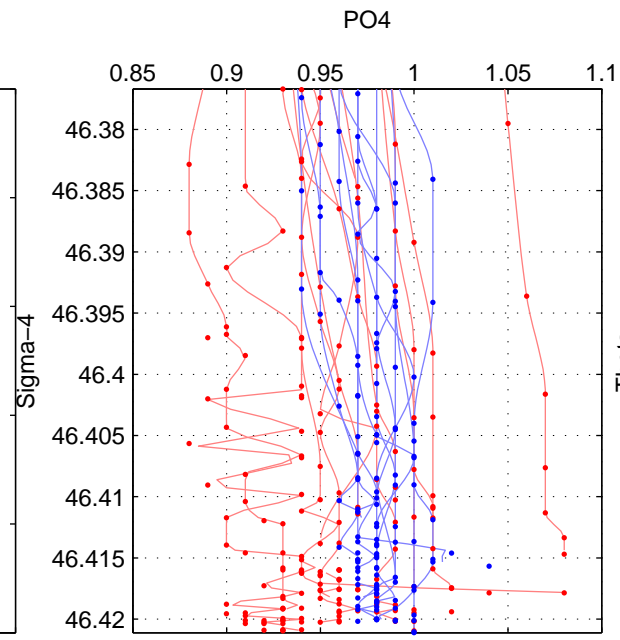

Cruise A (red). Date: Jul 1987 Cruisename: 2-06AQ19870704

Cruise B (blue). Date: Sep 1991 Cruisename: 106-77DN19910726

\*\*\* "Favourite" values are means of spaces 1 2 3.

	Offset	O.StDev	Ratio	R.Stdev	Rating
SIGMA:	-0.008	0.033	0.992	0.033	5
THETA:	0.000	0.039	1.001	0.040	5
DEPTH:	-0.018	0.016	0.982	0.016	5
FAV. :	-0.008	0.029	0.992	0.030	5

Profiles of A: 13  
 Profiles of B: 12  
 Diff profs : 45  
 WMoffset (A-B): -0.0077191  
 WMoffset stdev: 0.032953  
 WMratio (A/B): 0.99199  
 WMratio stdev: 0.033118

Quality (1-5): 5

Profiles of A: 13  
 Profiles of B: 12  
 Diff profs : 45  
 WMoffset (A-B): 0.00036539  
 WMoffset stdev: 0.039168  
 WMratio (A/B): 1.0007  
 WMratio stdev: 0.040036

Quality (1-5): 5

Profiles of A: 13  
 Profiles of B: 12  
 Diff profs : 45  
 WMoffset (A-B): -0.017774  
 WMoffset stdev: 0.015649  
 WMratio (A/B): 0.98191  
 WMratio stdev: 0.015588

Quality (1-5): 5