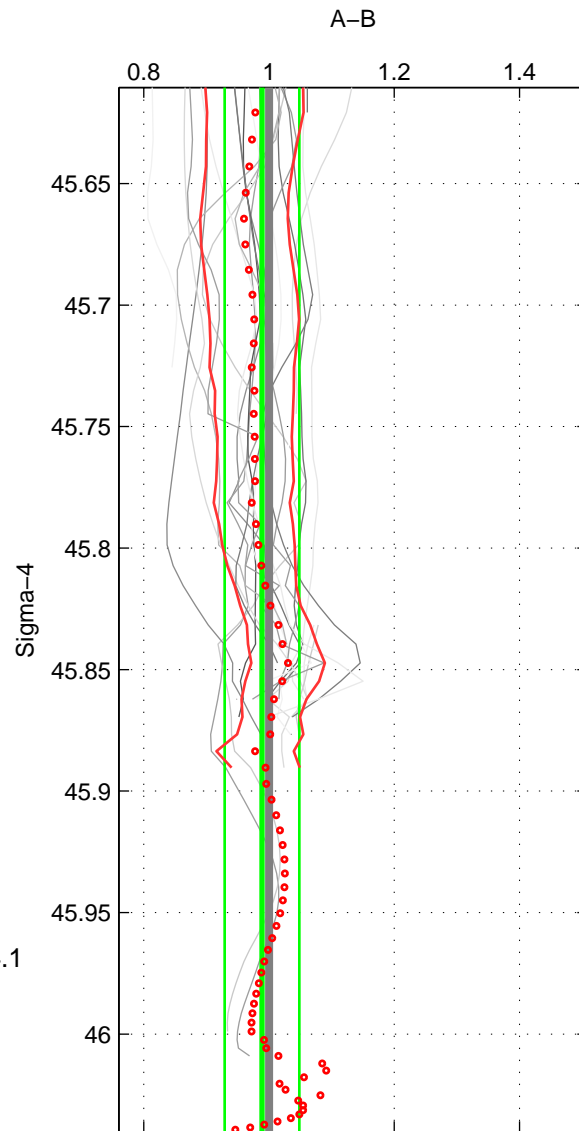

Cruise A (red). Date: Apr 1981 Cruisename: 137-06MT19810328
 Cruise B (blue). Date: Aug 1993 Cruisename: 251-33MW19930704.1

*** "Favourite" values are means of spaces 1 2 3.

	Offset	O.StDev	Ratio	R.Stdev	Rating
SIGMA:	-0.017	0.084	0.989	0.060	5
THETA:	-0.004	0.086	0.999	0.061	5
DEPTH:	0.013	0.066	1.010	0.041	5
FAV. :	-0.003	0.079	0.999	0.054	5

Profiles of A: 8
 Profiles of B: 22
 Diff profs : 22
 WMoffset (A-B): -0.017455
 WMoffset stdev: 0.084135
 WMratio (A/B): 0.98879
 WMratio stdev: 0.059554

Quality (1-5): 5

Profiles of A: 8
 Profiles of B: 22
 Diff profs : 22
 WMoffset (A-B): -0.0037609
 WMoffset stdev: 0.085814
 WMratio (A/B): 0.99862
 WMratio stdev: 0.061096

Quality (1-5): 5

Profiles of A: 8
 Profiles of B: 22
 Diff profs : 22
 WMoffset (A-B): 0.012832
 WMoffset stdev: 0.065838
 WMratio (A/B): 1.0103
 WMratio stdev: 0.040766

Quality (1-5): 5