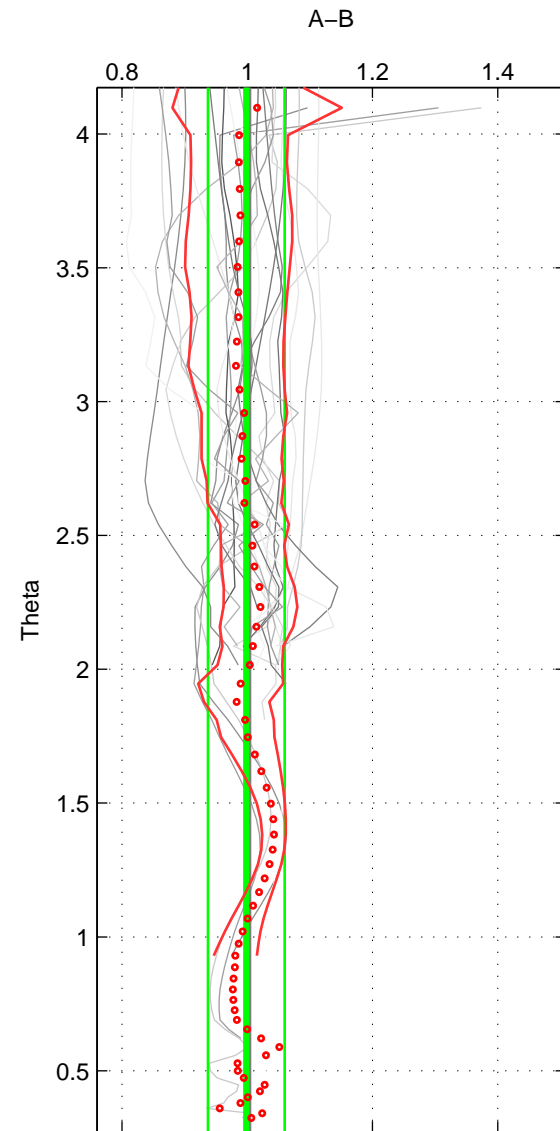

Cruise A (red). Date: Apr 1981 Cruisename: 137-06MT19810328
 Cruise B (blue). Date: Aug 1993 Cruisename: 251-33MW19930704.1

*** "Favourite" values are means of spaces 1 2 3.

	Offset	O.StDev	Ratio	R.Stdev	Rating
SIGMA:	-0.017	0.084	0.989	0.060	5
THETA:	-0.004	0.086	0.999	0.061	5
DEPTH:	0.013	0.066	1.010	0.041	5
FAV. :	-0.003	0.079	0.999	0.054	5

Profiles of A: 8
 Profiles of B: 22
 Diff profs : 22
 WMoffset (A-B): -0.017455
 WMoffset stdev: 0.084135
 WMratio (A/B): 0.98879
 WMratio stdev: 0.059554

Quality (1-5): 5

Profiles of A: 8
 Profiles of B: 22
 Diff profs : 22
 WMoffset (A-B): -0.0037609
 WMoffset stdev: 0.085814
 WMratio (A/B): 0.99862
 WMratio stdev: 0.061096

Quality (1-5): 5

Profiles of A: 8
 Profiles of B: 22
 Diff profs : 22
 WMoffset (A-B): 0.012832
 WMoffset stdev: 0.065838
 WMratio (A/B): 1.0103
 WMratio stdev: 0.040766

Quality (1-5): 5