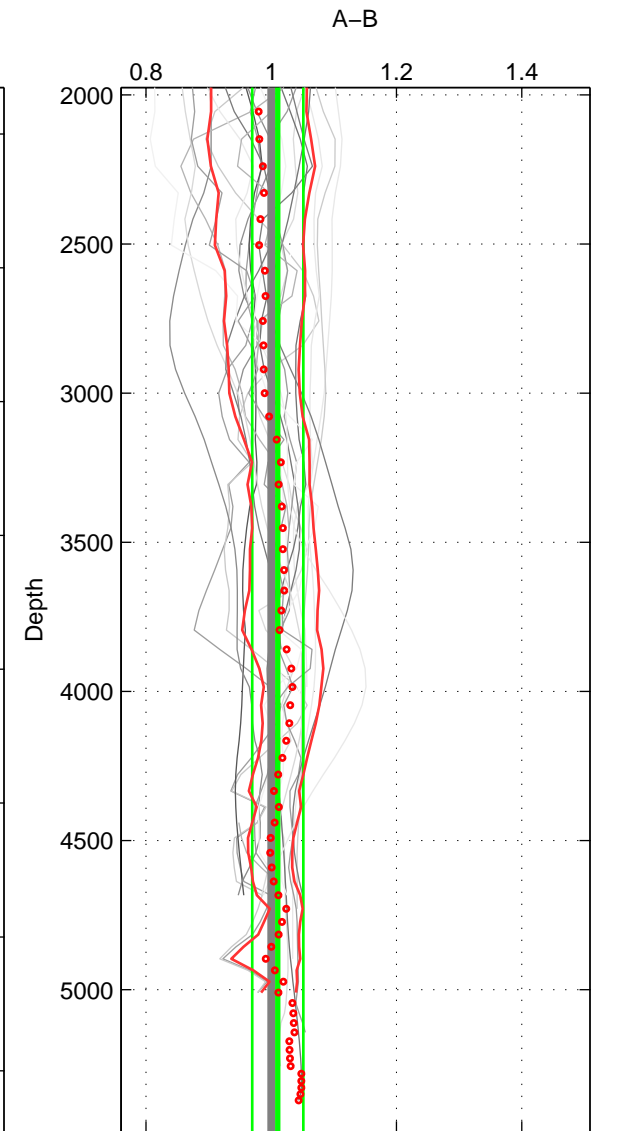

Cruise A (red). Date: Apr 1981 Cruisename: 137-06MT19810328
 Cruise B (blue). Date: Aug 1993 Cruisename: 251-33MW19930704.1

*** "Favourite" values are means of spaces 1 2 3.

	Offset	O.StDev	Ratio	R.Stdev	Rating
SIGMA:	-0.017	0.084	0.989	0.060	5
THETA:	-0.004	0.086	0.999	0.061	5
DEPTH:	0.013	0.066	1.010	0.041	5
FAV. :	-0.003	0.079	0.999	0.054	5

Profiles of A: 8
 Profiles of B: 22
 Diff profs : 22
 WMoffset (A-B): -0.017455
 WMoffset stdev: 0.084135
 WMratio (A/B): 0.98879
 WMratio stdev: 0.059554

Quality (1-5): 5

Profiles of A: 8
 Profiles of B: 22
 Diff profs : 22
 WMoffset (A-B): -0.0037609
 WMoffset stdev: 0.085814
 WMratio (A/B): 0.99862
 WMratio stdev: 0.061096

Quality (1-5): 5

Profiles of A: 8
 Profiles of B: 22
 Diff profs : 22
 WMoffset (A-B): 0.012832
 WMoffset stdev: 0.065838
 WMratio (A/B): 1.0103
 WMratio stdev: 0.040766

Quality (1-5): 5