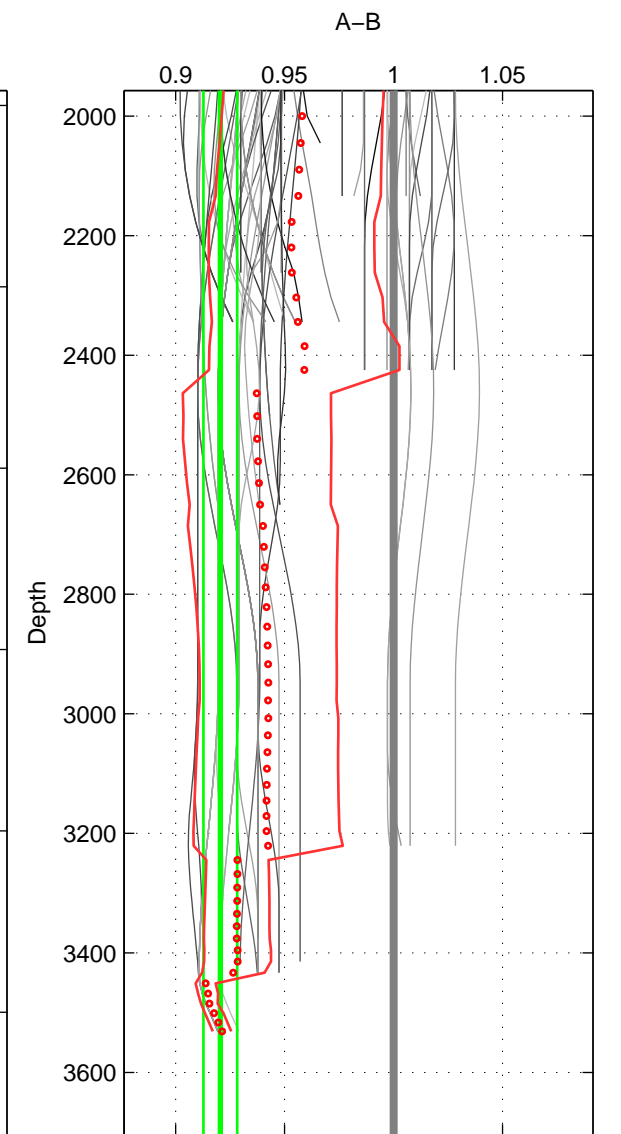

Cruise A (red). Date: Mar 1982 Cruisename: 23-18HU19820228

Cruise B (blue). Date: Aug 1993 Cruisename: 87-58JH19930730

\*\*\* "Favourite" values are means of spaces 1 2 3.

	Offset	O.StDev	Ratio	R.Stdev	Rating
SIGMA:	-0.046	0.037	0.956	0.036	5
THETA:	-0.021	0.027	0.979	0.027	5
DEPTH:	-0.082	0.008	0.921	0.008	5
FAV. :	-0.050	0.024	0.952	0.024	5

Profiles of A: 38  
 Profiles of B: 8  
 Diff profs : 69  
 WMoffset (A-B): -0.045591  
 WMoffset stdev: 0.036931  
 WMratio (A/B): 0.95624  
 WMratio stdev: 0.0362

Quality (1-5): 5

Profiles of A: 38  
 Profiles of B: 8  
 Diff profs : 64  
 WMoffset (A-B): -0.021162  
 WMoffset stdev: 0.026537  
 WMratio (A/B): 0.97863  
 WMratio stdev: 0.026949

Quality (1-5): 5

Profiles of A: 38  
 Profiles of B: 8  
 Diff profs : 69  
 WMoffset (A-B): -0.08218  
 WMoffset stdev: 0.0080392  
 WMratio (A/B): 0.92054  
 WMratio stdev: 0.0077425

Quality (1-5): 5