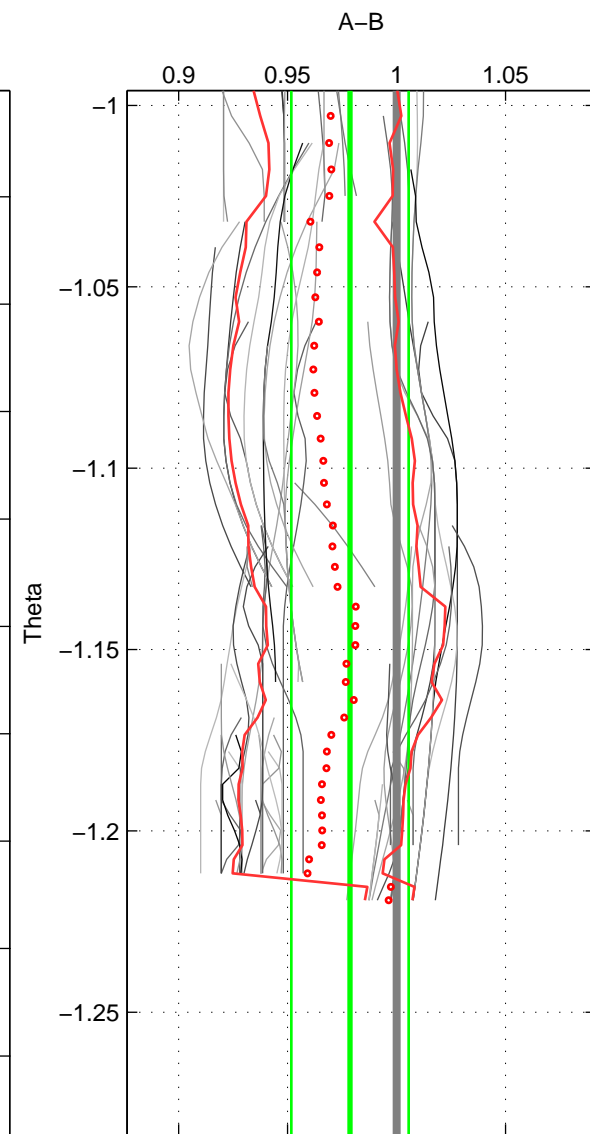

Cruise A (red). Date: Mar 1982 Cruisename: 23-18HU19820228

Cruise B (blue). Date: Aug 1993 Cruisename: 87-58JH19930730

\*\*\* "Favourite" values are means of spaces 1 2 3.

	Offset	O.StDev	Ratio	R.Stdev	Rating
SIGMA:	-0.046	0.037	0.956	0.036	5
THETA:	-0.021	0.027	0.979	0.027	5
DEPTH:	-0.082	0.008	0.921	0.008	5
FAV. :	-0.050	0.024	0.952	0.024	5

Profiles of A: 38  
 Profiles of B: 8  
 Diff profs : 69  
 WMoffset (A-B): -0.045591  
 WMoffset stdev: 0.036931  
 WMratio (A/B): 0.95624  
 WMratio stdev: 0.0362

Quality (1-5): 5

Profiles of A: 38  
 Profiles of B: 8  
 Diff profs : 64  
 WMoffset (A-B): -0.021162  
 WMoffset stdev: 0.026537  
 WMratio (A/B): 0.97863  
 WMratio stdev: 0.026949

Quality (1-5): 5

Profiles of A: 38  
 Profiles of B: 8  
 Diff profs : 69  
 WMoffset (A-B): -0.08218  
 WMoffset stdev: 0.0080392  
 WMratio (A/B): 0.92054  
 WMratio stdev: 0.0077425

Quality (1-5): 5