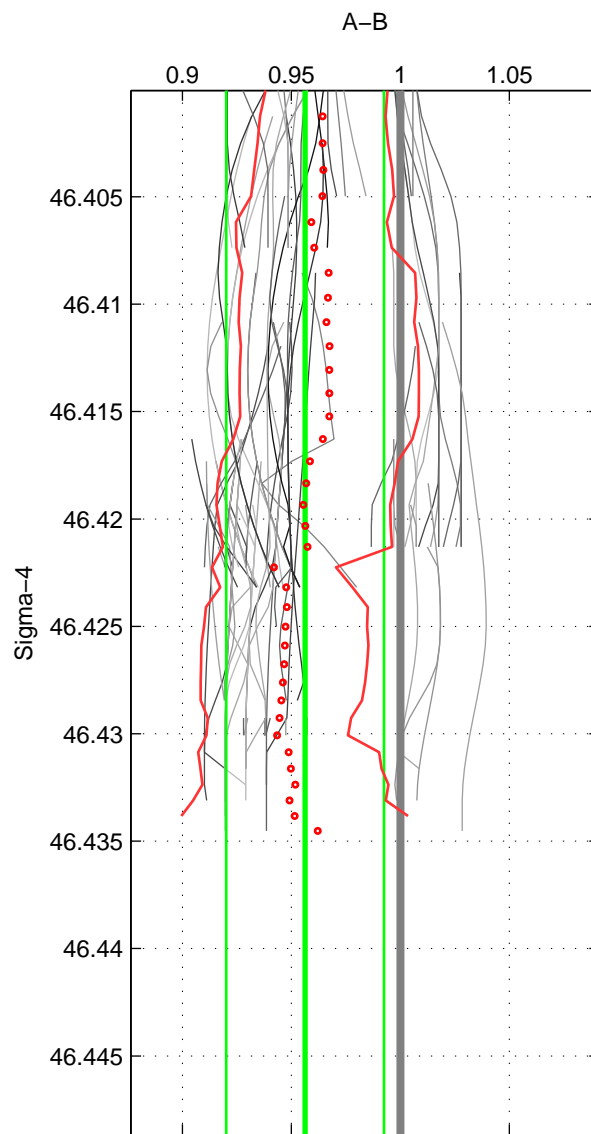

Cruise A (red). Date: Mar 1982 Cruisename: 23-18HU19820228

Cruise B (blue). Date: Aug 1993 Cruisename: 87-58JH19930730

\*\*\* "Favourite" values are means of spaces 1 2 3.

	Offset	O.StDev	Ratio	R.Stdev	Rating
SIGMA:	-0.046	0.037	0.956	0.036	5
THETA:	-0.021	0.027	0.979	0.027	5
DEPTH:	-0.082	0.008	0.921	0.008	5
FAV. :	-0.050	0.024	0.952	0.024	5

Profiles of A: 38  
 Profiles of B: 8  
 Diff profs : 69  
 WMoffset (A-B): -0.045591  
 WMoffset stdev: 0.036931  
 WMratio (A/B): 0.95624  
 WMratio stdev: 0.0362

Quality (1-5): 5

Profiles of A: 38  
 Profiles of B: 8  
 Diff profs : 64  
 WMoffset (A-B): -0.021162  
 WMoffset stdev: 0.026537  
 WMratio (A/B): 0.97863  
 WMratio stdev: 0.026949

Quality (1-5): 5

Profiles of A: 38  
 Profiles of B: 8  
 Diff profs : 69  
 WMoffset (A-B): -0.08218  
 WMoffset stdev: 0.0080392  
 WMratio (A/B): 0.92054  
 WMratio stdev: 0.0077425

Quality (1-5): 5