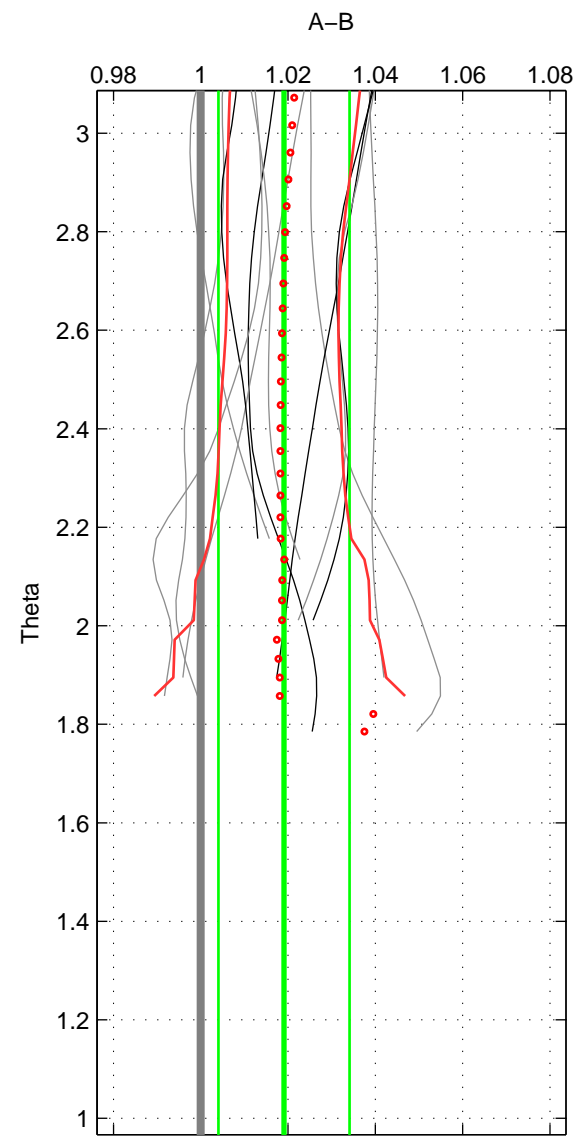

Cruise A (red). Date: Oct 1997 Cruisename: 683-49UP19970912  
 Cruise B (blue). Date: Nov 2001 Cruisename: 695-49UP20011010

\*\*\* "Favourite" values are those of space 2.

	Offset	O.StDev	Ratio	R.Stdev	Rating
SIGMA:	-0.009	0.023	0.997	0.008	2
THETA:	0.054	0.043	1.019	0.015	5
DEPTH:	0.031	0.001	1.011	0.001	3
FAV.:	0.054	0.043	1.019	0.015	5

Profiles of A: 12  
 Profiles of B: 2  
 Diff profs: 1  
 WMoffset (A-B): -0.0089849  
 WMoffset stdev: 0.023075  
 WMratio (A/B): 0.99695  
 WMratio stdev: 0.0077862

Quality (1-5): 2

Profiles of A: 12  
 Profiles of B: 13  
 Diff profs: 12  
 WMoffset (A-B): 0.054208  
 WMoffset stdev: 0.042809  
 WMratio (A/B): 1.0191  
 WMratio stdev: 0.015002

Quality (1-5): 5

Profiles of A: 12  
 Profiles of B: 13  
 Diff profs: 9  
 WMoffset (A-B): 0.030935  
 WMoffset stdev: 0.0013734  
 WMratio (A/B): 1.0111  
 WMratio stdev: 0.00055473

Quality (1-5): 3