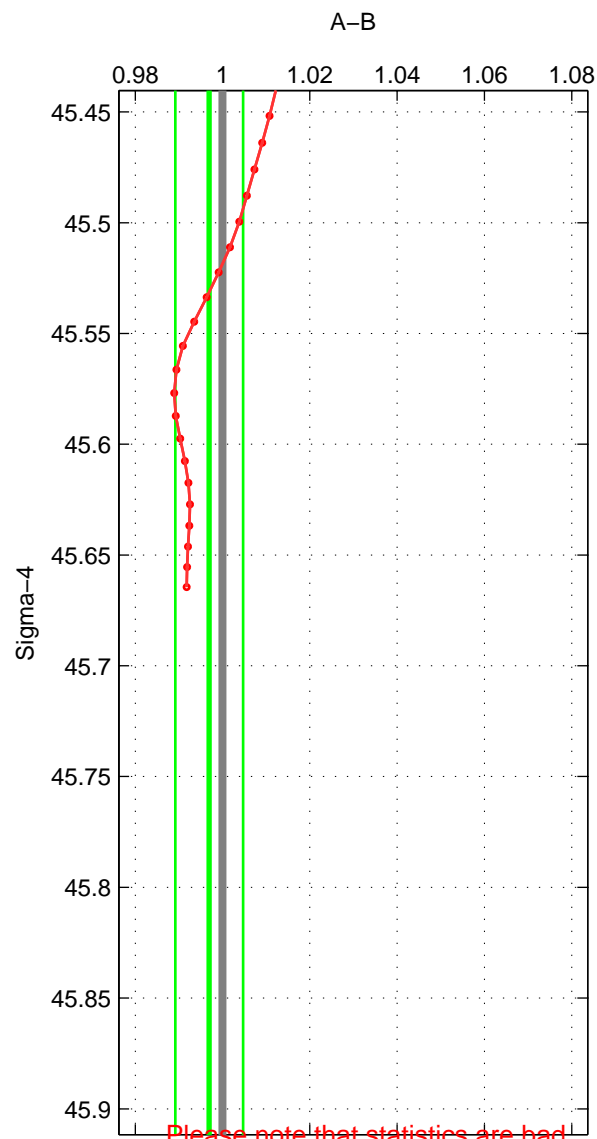

Cruise A (red). Date: Oct 1997 Cruisename: 683-49UP19970912  
 Cruise B (blue). Date: Nov 2001 Cruisename: 695-49UP20011010

\*\*\* "Favourite" values are those of space 2.

	Offset	O.StDev	Ratio	R.Stdev	Rating
SIGMA:	-0.009	0.023	0.997	0.008	2
THETA:	0.054	0.043	1.019	0.015	5
DEPTH:	0.031	0.001	1.011	0.001	3
FAV.:	0.054	0.043	1.019	0.015	5

Profiles of A: 12  
 Profiles of B: 2  
 Diff profs: 1  
 WMoffset (A-B): -0.0089849  
 WMoffset stdev: 0.023075  
 WMratio (A/B): 0.99695  
 WMratio stdev: 0.0077862

Quality (1-5): 2

Profiles of A: 12  
 Profiles of B: 13  
 Diff profs: 12  
 WMoffset (A-B): 0.054208  
 WMoffset stdev: 0.042809  
 WMratio (A/B): 1.0191  
 WMratio stdev: 0.015002

Quality (1-5): 5

Profiles of A: 12  
 Profiles of B: 13  
 Diff profs: 9  
 WMoffset (A-B): 0.030935  
 WMoffset stdev: 0.0013734  
 WMratio (A/B): 1.0111  
 WMratio stdev: 0.00055473

Quality (1-5): 3