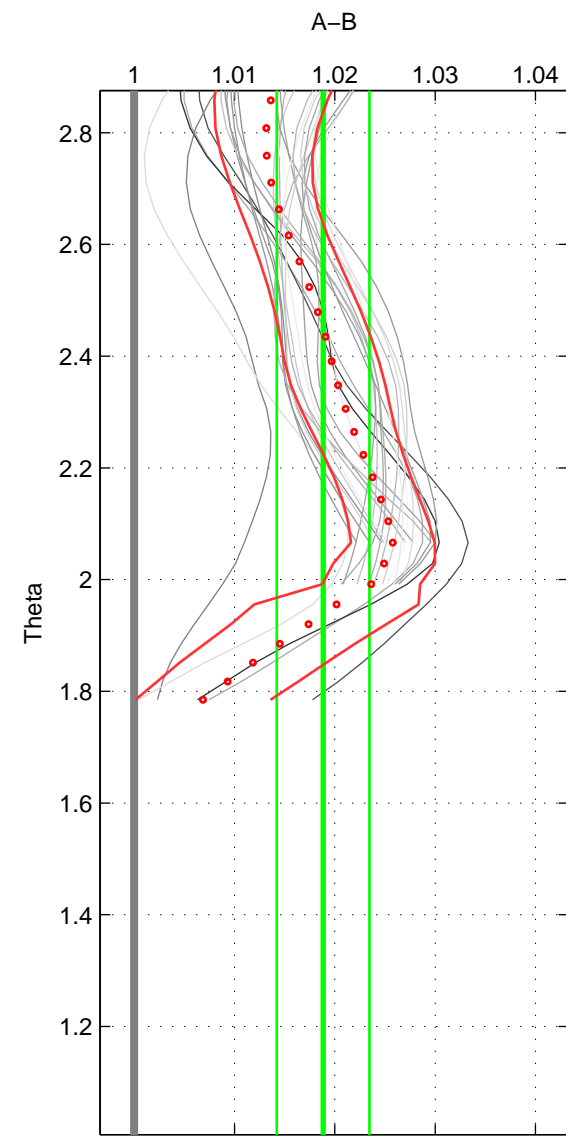

Cruise A (red). Date: Jun 2005 Cruisename: 605-49NZ20050525
 Cruise B (blue). Date: Feb 2004 Cruisename: 702-49UP20040114

*** "Favourite" values are means of spaces 1 2.

	Offset	O.StDev	Ratio	R.Stdev	Rating
SIGMA:	0.051	0.011	1.018	0.004	4
THETA:	0.051	0.012	1.019	0.005	4
DEPTH:	0.057	0.010	1.021	0.004	3
FAV.:	0.051	0.012	1.019	0.004	4

Profiles of A: 18
 Profiles of B: 3
 Diff profs : 27
 WMoffset (A-B): 0.050541
 WMoffset stdev: 0.011251
 WMratio (A/B): 1.0183
 WMratio stdev: 0.0039383

Quality (1-5): 4

Profiles of A: 18
 Profiles of B: 3
 Diff profs : 27
 WMoffset (A-B): 0.050818
 WMoffset stdev: 0.012337
 WMratio (A/B): 1.0188
 WMratio stdev: 0.0046183

Quality (1-5): 4

Profiles of A: 18
 Profiles of B: 3
 Diff profs : 27
 WMoffset (A-B): 0.057472
 WMoffset stdev: 0.0096185
 WMratio (A/B): 1.0212
 WMratio stdev: 0.0038667

Quality (1-5): 3

Please note that statistics are bad.