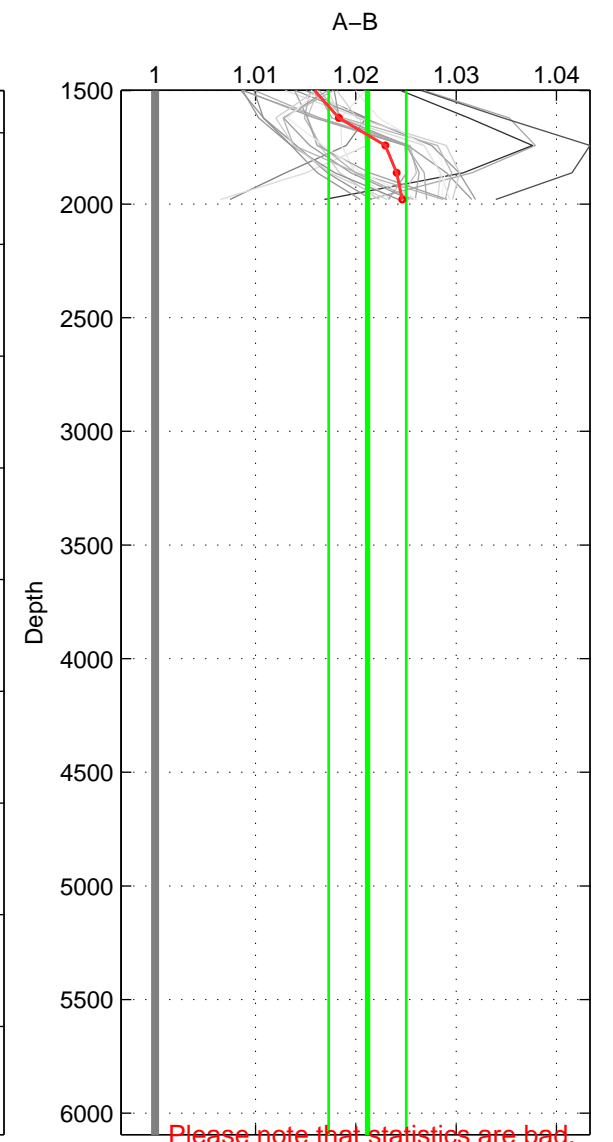

Cruise A (red). Date: Jun 2005 Cruisename: 605-49NZ20050525
 Cruise B (blue). Date: Feb 2004 Cruisename: 702-49UP20040114

*** "Favourite" values are means of spaces 1 2.

	Offset	O.StDev	Ratio	R.Stdev	Rating
SIGMA:	0.051	0.011	1.018	0.004	4
THETA:	0.051	0.012	1.019	0.005	4
DEPTH:	0.057	0.010	1.021	0.004	3
FAV.:	0.051	0.012	1.019	0.004	4

Profiles of A: 18
 Profiles of B: 3
 Diff profs : 27
 WMoffset (A-B): 0.050541
 WMoffset stdev: 0.011251
 WMratio (A/B): 1.0183
 WMratio stdev: 0.0039383

Quality (1-5): 4

Profiles of A: 18
 Profiles of B: 3
 Diff profs : 27
 WMoffset (A-B): 0.050818
 WMoffset stdev: 0.012337
 WMratio (A/B): 1.0188
 WMratio stdev: 0.0046183

Quality (1-5): 4

Profiles of A: 18
 Profiles of B: 3
 Diff profs : 27
 WMoffset (A-B): 0.057472
 WMoffset stdev: 0.0096185
 WMratio (A/B): 1.0212
 WMratio stdev: 0.0038667

Quality (1-5): 3

Please note that statistics are bad.