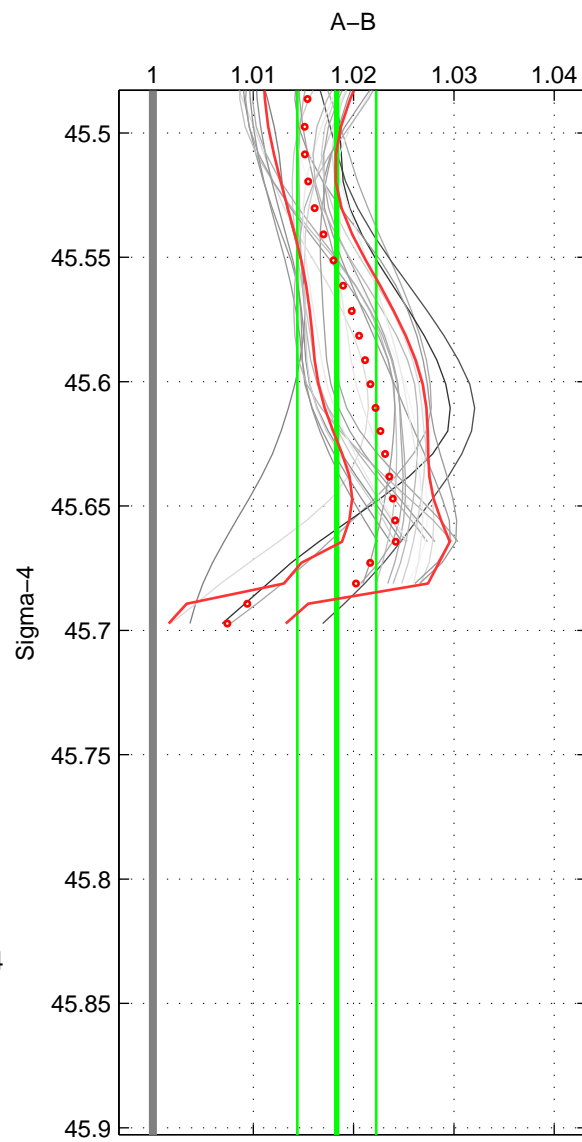

Cruise A (red). Date: Jun 2005 Cruisename: 605-49NZ20050525
 Cruise B (blue). Date: Feb 2004 Cruisename: 702-49UP20040114

*** "Favourite" values are means of spaces 1 2.

	Offset	O.StDev	Ratio	R.Stdev	Rating
SIGMA:	0.051	0.011	1.018	0.004	4
THETA:	0.051	0.012	1.019	0.005	4
DEPTH:	0.057	0.010	1.021	0.004	3
FAV.:	0.051	0.012	1.019	0.004	4

Profiles of A: 18
 Profiles of B: 3
 Diff profs : 27
 WMoffset (A-B): 0.050541
 WMoffset stdev: 0.011251
 WMratio (A/B): 1.0183
 WMratio stdev: 0.0039383

Quality (1-5): 4

Profiles of A: 18
 Profiles of B: 3
 Diff profs : 27
 WMoffset (A-B): 0.050818
 WMoffset stdev: 0.012337
 WMratio (A/B): 1.0188
 WMratio stdev: 0.0046183

Quality (1-5): 4

Profiles of A: 18
 Profiles of B: 3
 Diff profs : 27
 WMoffset (A-B): 0.057472
 WMoffset stdev: 0.0096185
 WMratio (A/B): 1.0212
 WMratio stdev: 0.0038667

Quality (1-5): 3

Please note that statistics are bad.