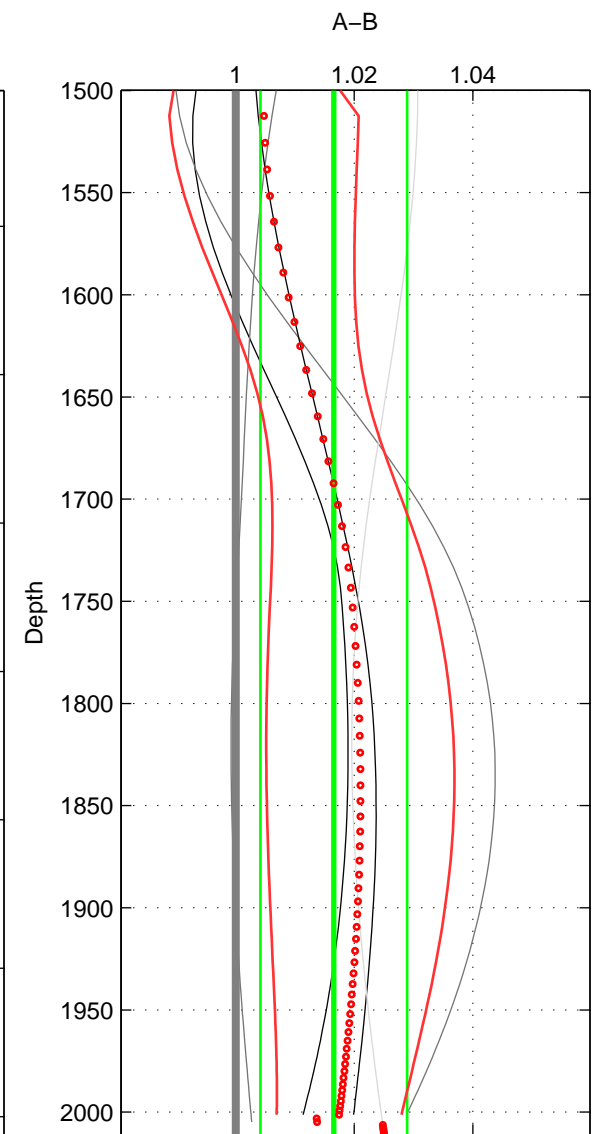

Cruise A (red). Date: May 1999 Cruisename: 687-49UP19990419

Cruise B (blue). Date: Jul 2000 Cruisename: 690-49UP20000620

*** "Favourite" values are means of spaces 1 2 3.

	Offset	O.StDev	Ratio	R.Stdev	Rating
SIGMA:	0.043	0.012	1.015	0.004	2
THETA:	0.041	0.012	1.014	0.004	2
DEPTH:	0.047	0.035	1.017	0.012	2
FAV.:	0.044	0.020	1.015	0.007	2

Profiles of A: 4
 Profiles of B: 2
 Diff profs : 7
 WMoffset (A-B): 0.042751
 WMoffset stdev: 0.012084
 WMratio (A/B): 1.0147
 WMratio stdev: 0.0041789

Quality (1-5): 2

Profiles of A: 4
 Profiles of B: 2
 Diff profs : 7
 WMoffset (A-B): 0.041451
 WMoffset stdev: 0.012275
 WMratio (A/B): 1.0142
 WMratio stdev: 0.0042396

Quality (1-5): 2

Profiles of A: 4
 Profiles of B: 2
 Diff profs : 7
 WMoffset (A-B): 0.047455
 WMoffset stdev: 0.035256
 WMratio (A/B): 1.0165
 WMratio stdev: 0.012372

Quality (1-5): 2