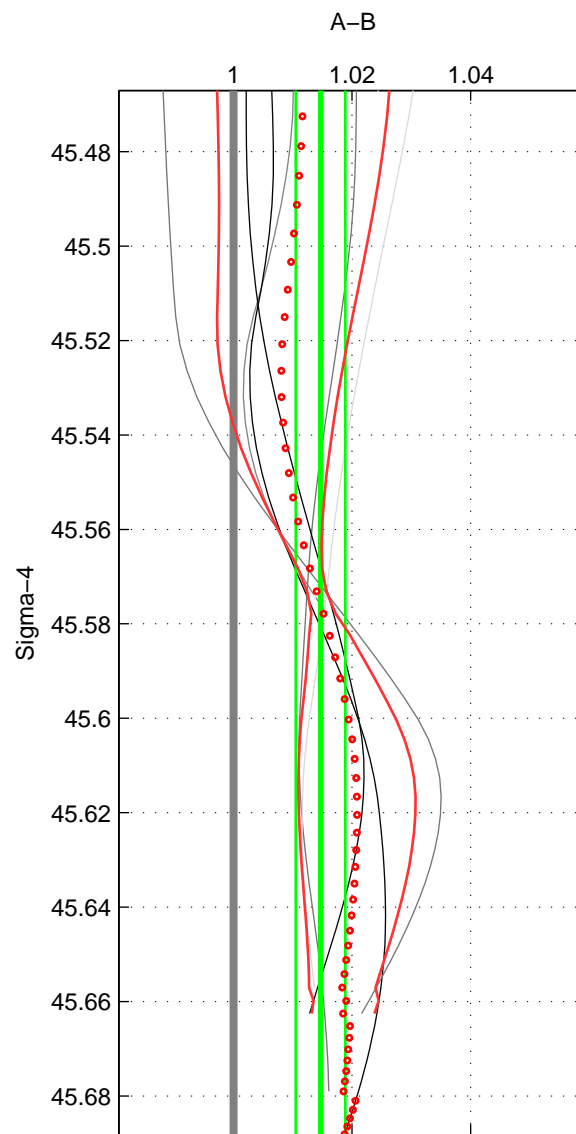

Cruise A (red). Date: May 1999 Cruisename: 687-49UP19990419

Cruise B (blue). Date: Jul 2000 Cruisename: 690-49UP20000620

*** "Favourite" values are means of spaces 1 2 3.

	Offset	O.StDev	Ratio	R.Stdev	Rating
SIGMA:	0.043	0.012	1.015	0.004	2
THETA:	0.041	0.012	1.014	0.004	2
DEPTH:	0.047	0.035	1.017	0.012	2
FAV.:	0.044	0.020	1.015	0.007	2

Profiles of A: 4
 Profiles of B: 2
 Diff profs : 7
 WMoffset (A-B): 0.042751
 WMoffset stdev: 0.012084
 WMratio (A/B): 1.0147
 WMratio stdev: 0.0041789

Quality (1-5): 2

Profiles of A: 4
 Profiles of B: 2
 Diff profs : 7
 WMoffset (A-B): 0.041451
 WMoffset stdev: 0.012275
 WMratio (A/B): 1.0142
 WMratio stdev: 0.0042396

Quality (1-5): 2

Profiles of A: 4
 Profiles of B: 2
 Diff profs : 7
 WMoffset (A-B): 0.047455
 WMoffset stdev: 0.035256
 WMratio (A/B): 1.0165
 WMratio stdev: 0.012372

Quality (1-5): 2