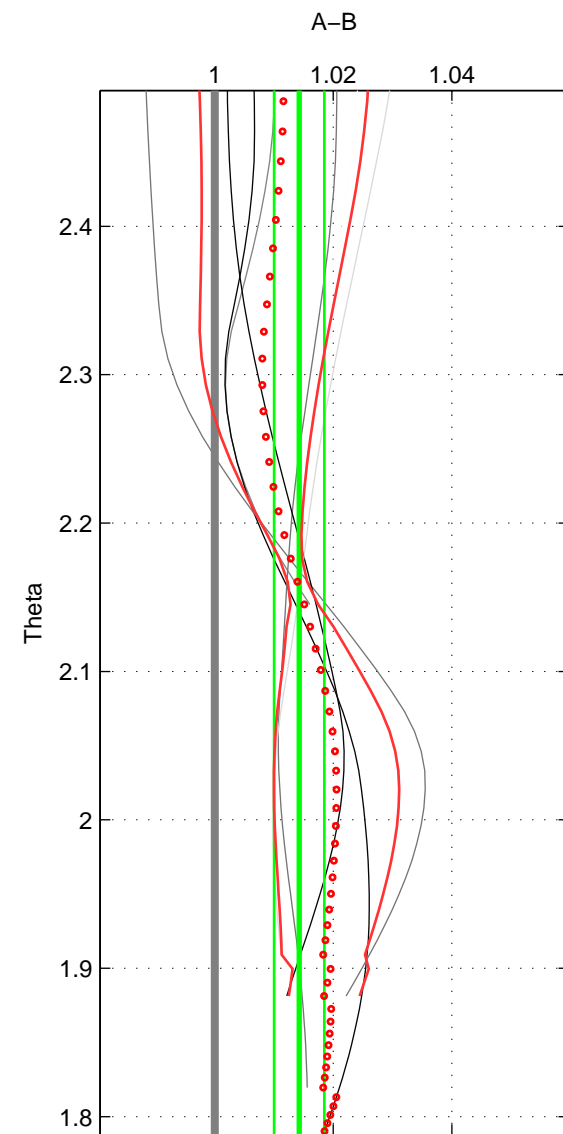

Cruise A (red). Date: May 1999 Cruisename: 687-49UP19990419

Cruise B (blue). Date: Jul 2000 Cruisename: 690-49UP20000620

*** "Favourite" values are means of spaces 1 2 3.

	Offset	O.StDev	Ratio	R.Stdev	Rating
SIGMA:	0.043	0.012	1.015	0.004	2
THETA:	0.041	0.012	1.014	0.004	2
DEPTH:	0.047	0.035	1.017	0.012	2
FAV.:	0.044	0.020	1.015	0.007	2

Profiles of A: 4
 Profiles of B: 2
 Diff profs : 7
 WMoffset (A-B): 0.042751
 WMoffset stdev: 0.012084
 WMratio (A/B): 1.0147
 WMratio stdev: 0.0041789

Quality (1-5): 2

Profiles of A: 4
 Profiles of B: 2
 Diff profs : 7
 WMoffset (A-B): 0.041451
 WMoffset stdev: 0.012275
 WMratio (A/B): 1.0142
 WMratio stdev: 0.0042396

Quality (1-5): 2

Profiles of A: 4
 Profiles of B: 2
 Diff profs : 7
 WMoffset (A-B): 0.047455
 WMoffset stdev: 0.035256
 WMratio (A/B): 1.0165
 WMratio stdev: 0.012372

Quality (1-5): 2