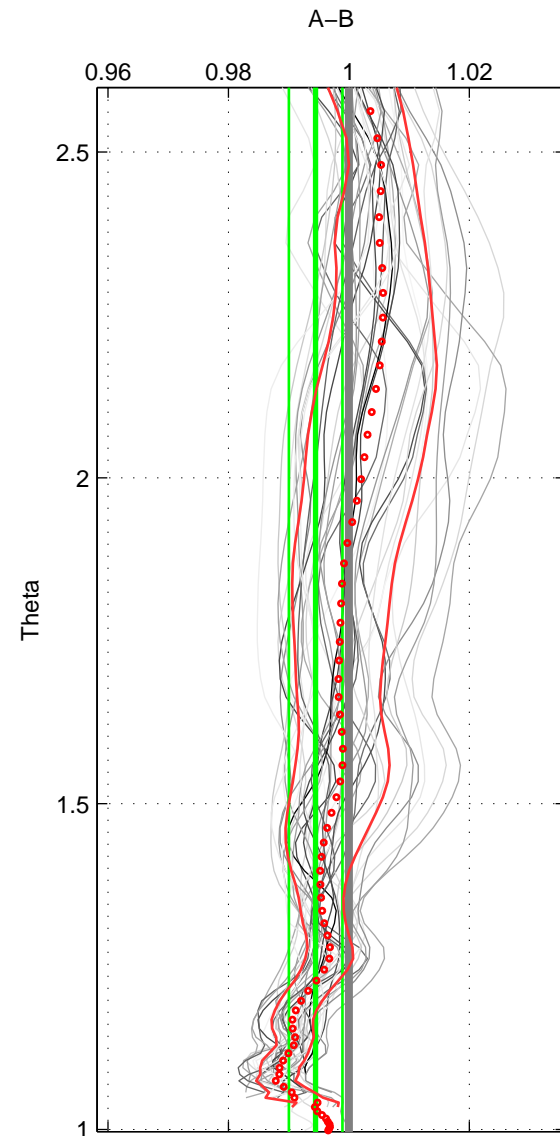

Cruise A (red). Date: Jul 2004 Cruisename: 4765-3

Cruise B (blue). Date: Oct 2007 Cruisename: 613-4

*** "Favourite" values are means of spaces 1 2 3.

	Offset	O.StDev	Ratio	R.Stdev	Rating
SIGMA:	-0.017	0.012	0.994	0.004	5
THETA:	-0.015	0.012	0.994	0.004	5
DEPTH:	-0.028	0.014	0.989	0.005	5
FAV. :	-0.020	0.012	0.993	0.005	5

Profiles of A: 7
 Profiles of B: 7
 Diff profs : 37
 WMoffset (A-B): -0.016916
 WMoffset stdev: 0.011796
 WMratio (A/B): 0.99393
 WMratio stdev: 0.0044939

Quality (1-5): 5

Profiles of A: 7
 Profiles of B: 7
 Diff profs : 37
 WMoffset (A-B): -0.015226
 WMoffset stdev: 0.011515
 WMratio (A/B): 0.99448
 WMratio stdev: 0.0044417

Quality (1-5): 5

Profiles of A: 7
 Profiles of B: 7
 Diff profs : 37
 WMoffset (A-B): -0.028458
 WMoffset stdev: 0.013921
 WMratio (A/B): 0.98922
 WMratio stdev: 0.0053139

Quality (1-5): 5