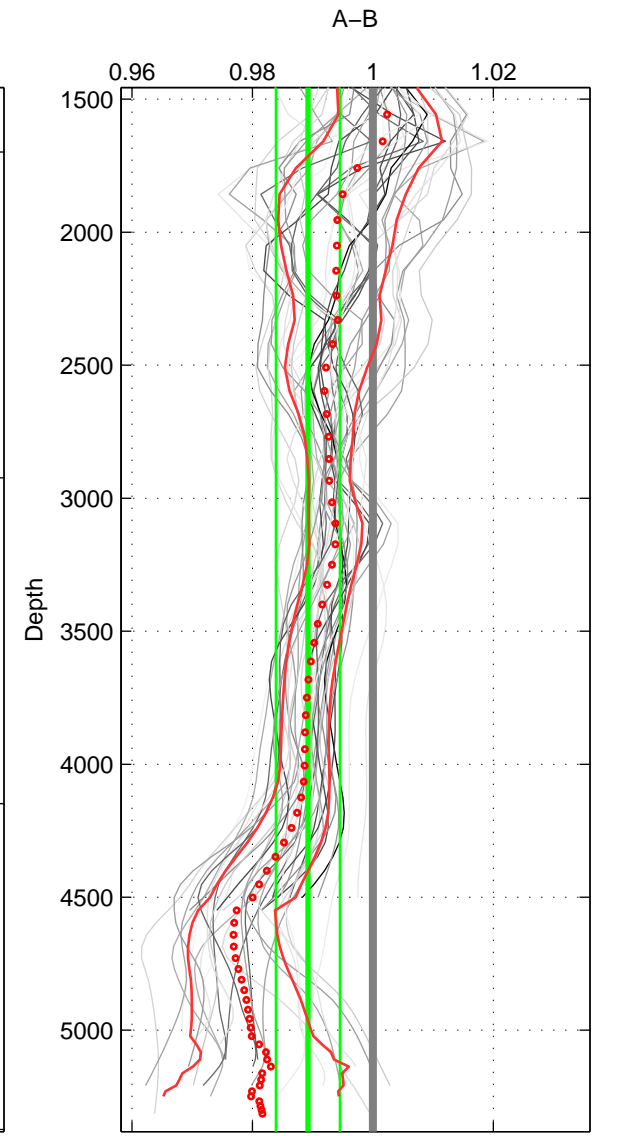

Cruise A (red). Date: Jul 2004 Cruisename: 4765-3

Cruise B (blue). Date: Oct 2007 Cruisename: 613-4

*** "Favourite" values are means of spaces 1 2 3.

	Offset	O.StDev	Ratio	R.Stdev	Rating
SIGMA:	-0.017	0.012	0.994	0.004	5
THETA:	-0.015	0.012	0.994	0.004	5
DEPTH:	-0.028	0.014	0.989	0.005	5
FAV. :	-0.020	0.012	0.993	0.005	5

Profiles of A: 7
 Profiles of B: 7
 Diff profs : 37
 WMoffset (A-B): -0.016916
 WMoffset stdev: 0.011796
 WMratio (A/B): 0.99393
 WMratio stdev: 0.0044939

Quality (1-5): 5

Profiles of A: 7
 Profiles of B: 7
 Diff profs : 37
 WMoffset (A-B): -0.015226
 WMoffset stdev: 0.011515
 WMratio (A/B): 0.99448
 WMratio stdev: 0.0044417

Quality (1-5): 5

Profiles of A: 7
 Profiles of B: 7
 Diff profs : 37
 WMoffset (A-B): -0.028458
 WMoffset stdev: 0.013921
 WMratio (A/B): 0.98922
 WMratio stdev: 0.0053139

Quality (1-5): 5