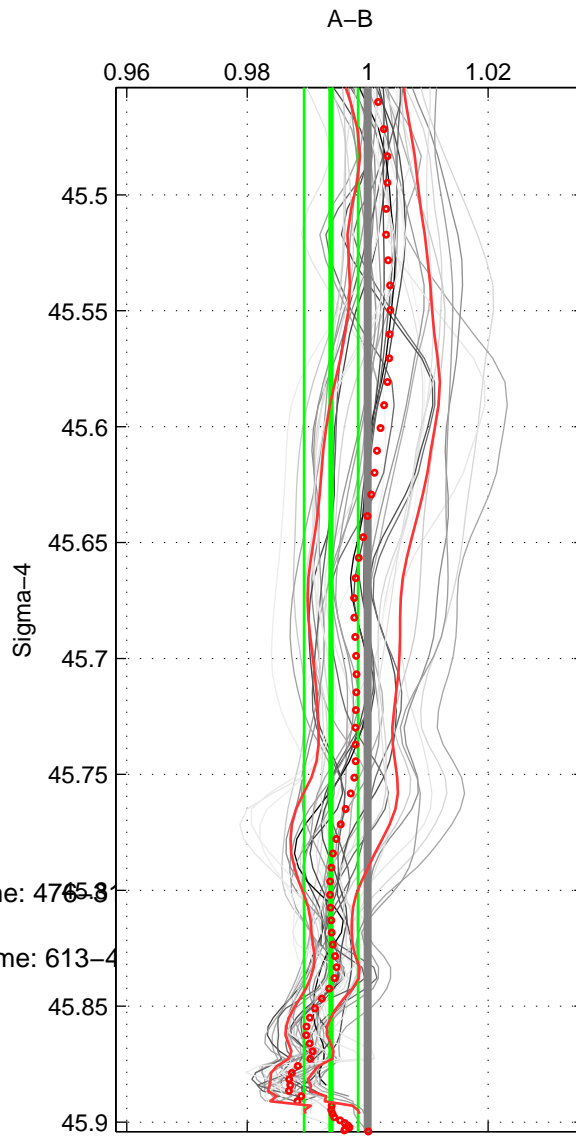

Cruise A (red). Date: Jul 2004 Cruisename: 4765-3

Cruise B (blue). Date: Oct 2007 Cruisename: 613-4

*** "Favourite" values are means of spaces 1 2 3.

	Offset	O.StDev	Ratio	R.Stdev	Rating
SIGMA:	-0.017	0.012	0.994	0.004	5
THETA:	-0.015	0.012	0.994	0.004	5
DEPTH:	-0.028	0.014	0.989	0.005	5
FAV. :	-0.020	0.012	0.993	0.005	5

Profiles of A: 7
 Profiles of B: 7
 Diff profs : 37
 WMoffset (A-B): -0.016916
 WMoffset stdev: 0.011796
 WMratio (A/B): 0.99393
 WMratio stdev: 0.0044939

Quality (1-5): 5

Profiles of A: 7
 Profiles of B: 7
 Diff profs : 37
 WMoffset (A-B): -0.015226
 WMoffset stdev: 0.011515
 WMratio (A/B): 0.99448
 WMratio stdev: 0.0044417

Quality (1-5): 5

Profiles of A: 7
 Profiles of B: 7
 Diff profs : 37
 WMoffset (A-B): -0.028458
 WMoffset stdev: 0.013921
 WMratio (A/B): 0.98922
 WMratio stdev: 0.0053139

Quality (1-5): 5