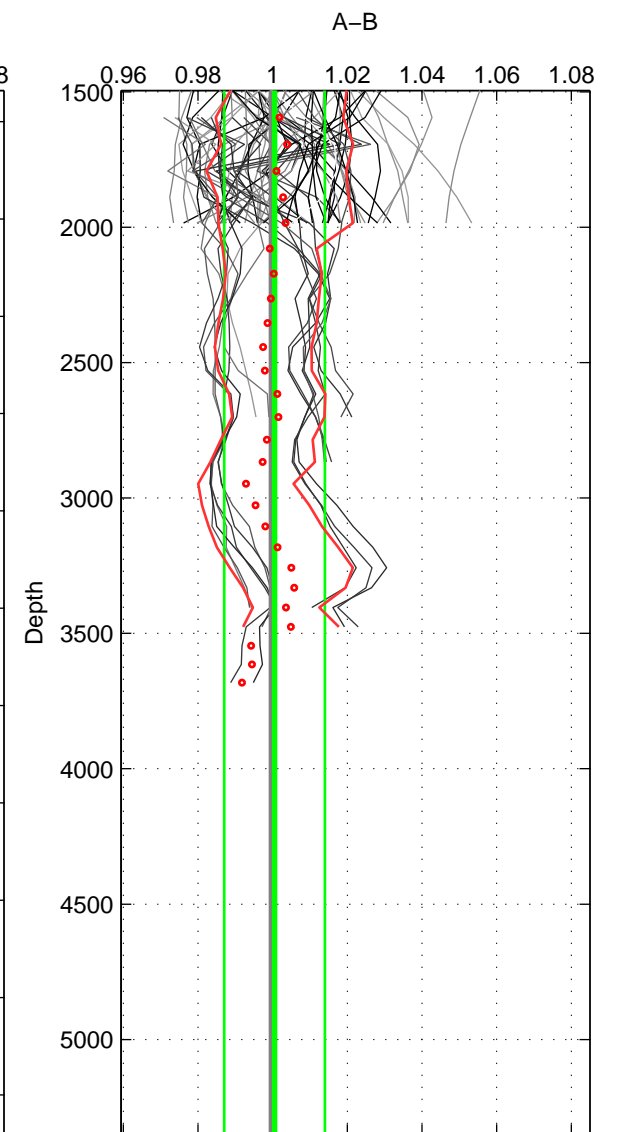

Cruise A (red). Date: Feb 2003 Cruisename: 660-49UF20030225

Cruise B (blue). Date: Feb 2005 Cruisename: 706-49UP20050114

\*\*\* "Favourite" values are means of spaces 1 2.

	Offset	O.StDev	Ratio	R.Stdev	Rating
SIGMA:	0.006	0.038	1.002	0.014	4
THETA:	0.006	0.038	1.002	0.014	4
DEPTH:	0.001	0.035	1.000	0.014	3
FAV.:	0.006	0.038	1.002	0.014	4

Profiles of A: 46  
 Profiles of B: 31  
 Diff profs : 78  
 WMoffset (A-B): 0.0061606  
 WMoffset stdev: 0.037779  
 WMratio (A/B): 1.0022  
 WMratio stdev: 0.014388

Quality (1-5): 4

Profiles of A: 46  
 Profiles of B: 31  
 Diff profs : 78  
 WMoffset (A-B): 0.0057541  
 WMoffset stdev: 0.037975  
 WMratio (A/B): 1.0021  
 WMratio stdev: 0.014412

Quality (1-5): 4

Profiles of A: 46  
 Profiles of B: 31  
 Diff profs : 78  
 WMoffset (A-B): 0.0013562  
 WMoffset stdev: 0.034849  
 WMratio (A/B): 1.0005  
 WMratio stdev: 0.013509

Quality (1-5): 3