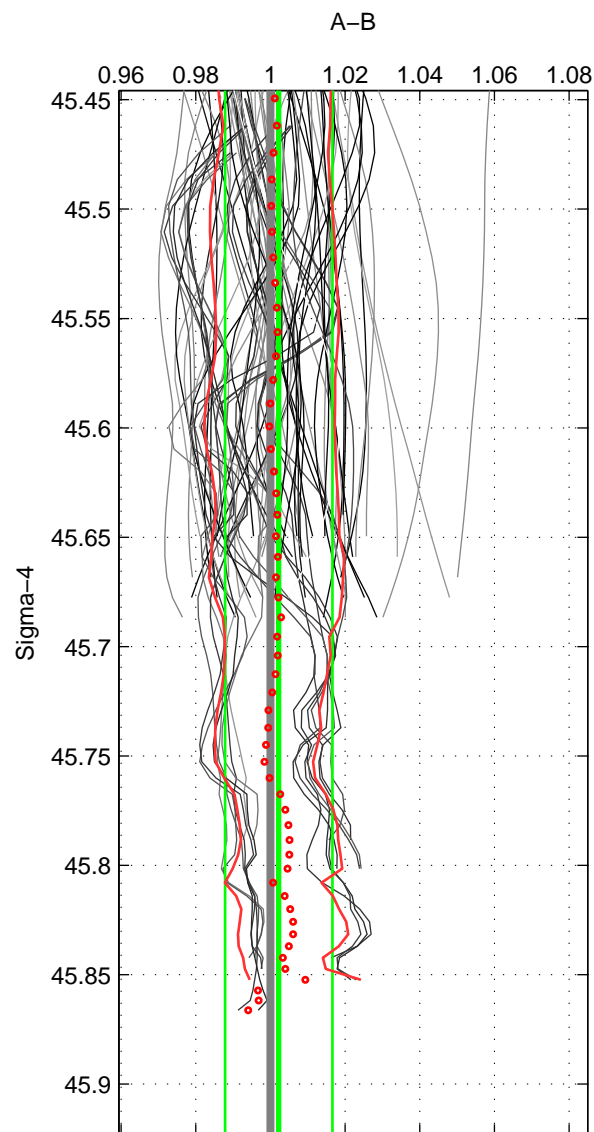

Cruise A (red). Date: Feb 2003 Cruisename: 660-49UF20030225

Cruise B (blue). Date: Feb 2005 Cruisename: 706-49UP20050114

\*\*\* "Favourite" values are means of spaces 1 2.

	Offset	O.StDev	Ratio	R.Stdev	Rating
SIGMA:	0.006	0.038	1.002	0.014	4
THETA:	0.006	0.038	1.002	0.014	4
DEPTH:	0.001	0.035	1.000	0.014	3
FAV.:	0.006	0.038	1.002	0.014	4

Profiles of A: 46  
 Profiles of B: 31  
 Diff profs : 78  
 WMoffset (A-B): 0.0061606  
 WMoffset stdev: 0.037779  
 WMratio (A/B): 1.0022  
 WMratio stdev: 0.014388

Quality (1-5): 4

Profiles of A: 46  
 Profiles of B: 31  
 Diff profs : 78  
 WMoffset (A-B): 0.0057541  
 WMoffset stdev: 0.037975  
 WMratio (A/B): 1.0021  
 WMratio stdev: 0.014412

Quality (1-5): 4

Profiles of A: 46  
 Profiles of B: 31  
 Diff profs : 78  
 WMoffset (A-B): 0.0013562  
 WMoffset stdev: 0.034849  
 WMratio (A/B): 1.0005  
 WMratio stdev: 0.013509

Quality (1-5): 3