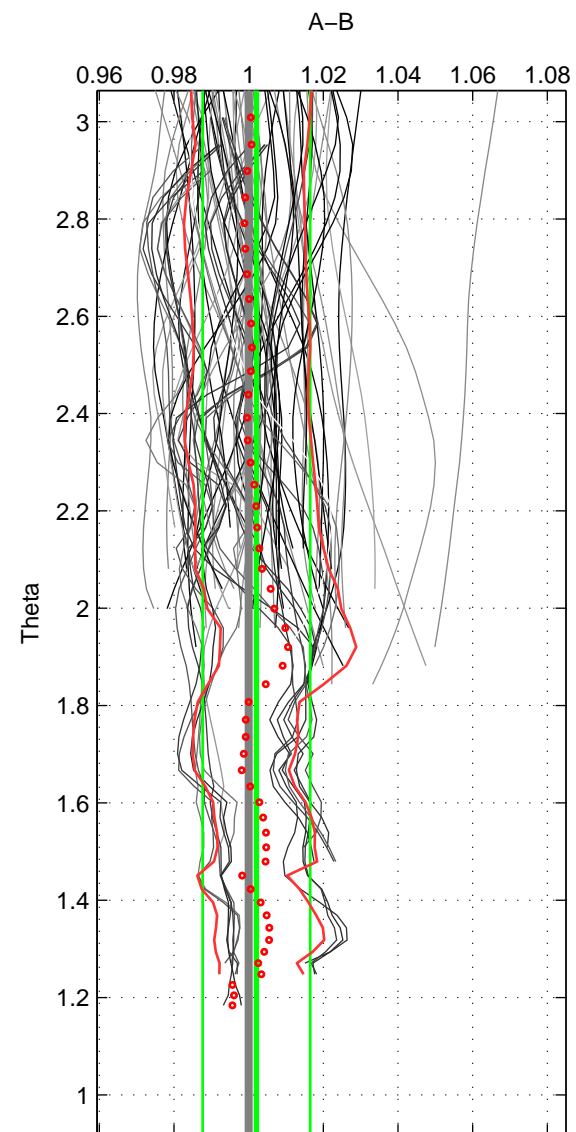

Cruise A (red). Date: Feb 2003 Cruisename: 660-49UF20030225

Cruise B (blue). Date: Feb 2005 Cruisename: 706-49UP20050114

\*\*\* "Favourite" values are means of spaces 1 2.

	Offset	O.StDev	Ratio	R.Stdev	Rating
SIGMA:	0.006	0.038	1.002	0.014	4
THETA:	0.006	0.038	1.002	0.014	4
DEPTH:	0.001	0.035	1.000	0.014	3
FAV.:	0.006	0.038	1.002	0.014	4

Profiles of A: 46  
 Profiles of B: 31  
 Diff profs : 78  
 WMoffset (A-B): 0.0061606  
 WMoffset stdev: 0.037779  
 WMratio (A/B): 1.0022  
 WMratio stdev: 0.014388

Quality (1-5): 4

Profiles of A: 46  
 Profiles of B: 31  
 Diff profs : 78  
 WMoffset (A-B): 0.0057541  
 WMoffset stdev: 0.037975  
 WMratio (A/B): 1.0021  
 WMratio stdev: 0.014412

Quality (1-5): 4

Profiles of A: 46  
 Profiles of B: 31  
 Diff profs : 78  
 WMoffset (A-B): 0.0013562  
 WMoffset stdev: 0.034849  
 WMratio (A/B): 1.0005  
 WMratio stdev: 0.013509

Quality (1-5): 3