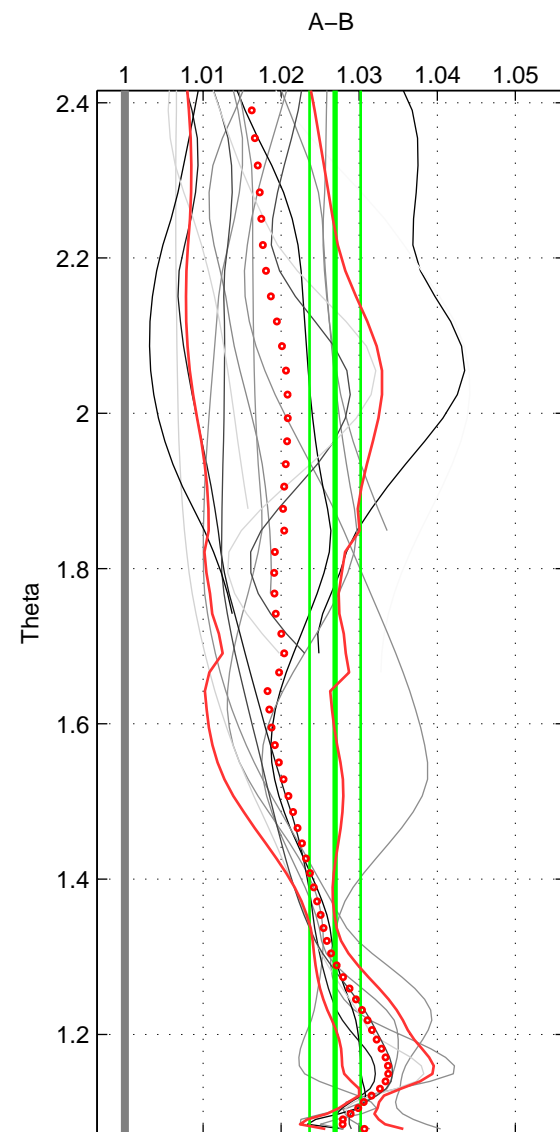

Cruise A (red). Date: Jun 2001 Cruisename: 591-49NZ20010604
 Cruise B (blue). Date: May 2000 Cruisename: 689-49UP20000420

*** "Favourite" values are means of spaces 1 2.

	Offset	O.StDev	Ratio	R.Stdev	Rating
SIGMA:	0.069	0.009	1.026	0.004	5
THETA:	0.069	0.008	1.027	0.003	5
DEPTH:	0.075	0.018	1.029	0.007	4
FAV.:	0.069	0.008	1.027	0.003	5

Profiles of A: 8
 Profiles of B: 12
 Diff profs : 16
 WMoffset (A-B): 0.068564
 WMoffset stdev: 0.0088845
 WMratio (A/B): 1.0261
 WMratio stdev: 0.0035662

Quality (1-5): 5

Profiles of A: 8
 Profiles of B: 12
 Diff profs : 16
 WMoffset (A-B): 0.06935
 WMoffset stdev: 0.0079688
 WMratio (A/B): 1.0269
 WMratio stdev: 0.0032585

Quality (1-5): 5

Profiles of A: 8
 Profiles of B: 12
 Diff profs : 16
 WMoffset (A-B): 0.075179
 WMoffset stdev: 0.018087
 WMratio (A/B): 1.0292
 WMratio stdev: 0.0073105

Quality (1-5): 4