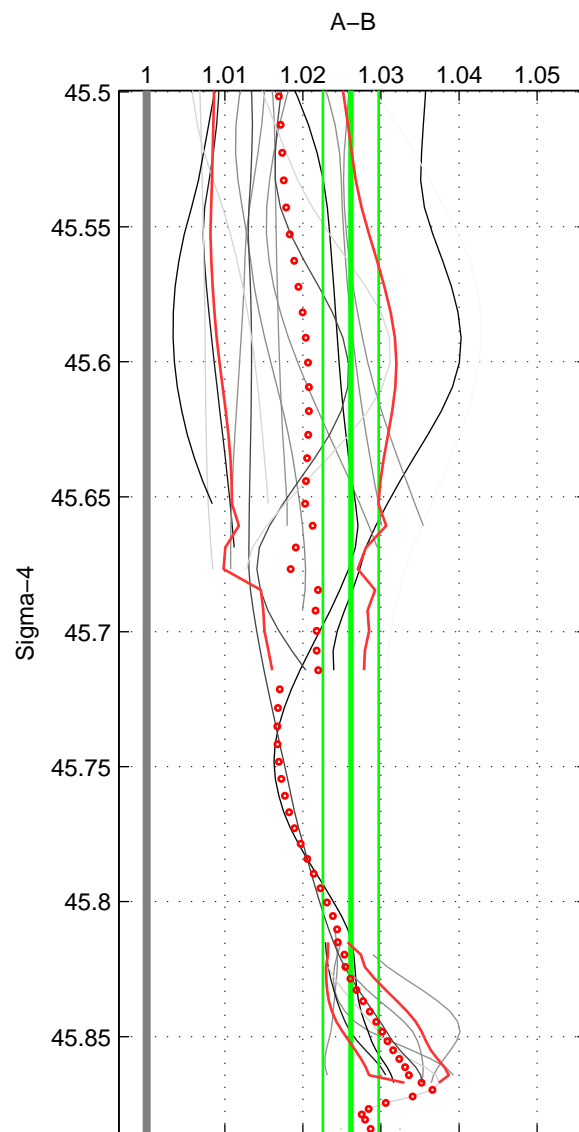

Cruise A (red). Date: Jun 2001 Cruisename: 591-49NZ20010604
 Cruise B (blue). Date: May 2000 Cruisename: 689-49UP20000420

*** "Favourite" values are means of spaces 1 2.

	Offset	O.StDev	Ratio	R.Stdev	Rating
SIGMA:	0.069	0.009	1.026	0.004	5
THETA:	0.069	0.008	1.027	0.003	5
DEPTH:	0.075	0.018	1.029	0.007	4
FAV.:	0.069	0.008	1.027	0.003	5

Profiles of A: 8
 Profiles of B: 12
 Diff profs : 16
 WMoffset (A-B): 0.068564
 WMoffset stdev: 0.0088845
 WMratio (A/B): 1.0261
 WMratio stdev: 0.0035662

Quality (1-5): 5

Profiles of A: 8
 Profiles of B: 12
 Diff profs : 16
 WMoffset (A-B): 0.06935
 WMoffset stdev: 0.0079688
 WMratio (A/B): 1.0269
 WMratio stdev: 0.0032585

Quality (1-5): 5

Profiles of A: 8
 Profiles of B: 12
 Diff profs : 16
 WMoffset (A-B): 0.075179
 WMoffset stdev: 0.018087
 WMratio (A/B): 1.0292
 WMratio stdev: 0.0073105

Quality (1-5): 4