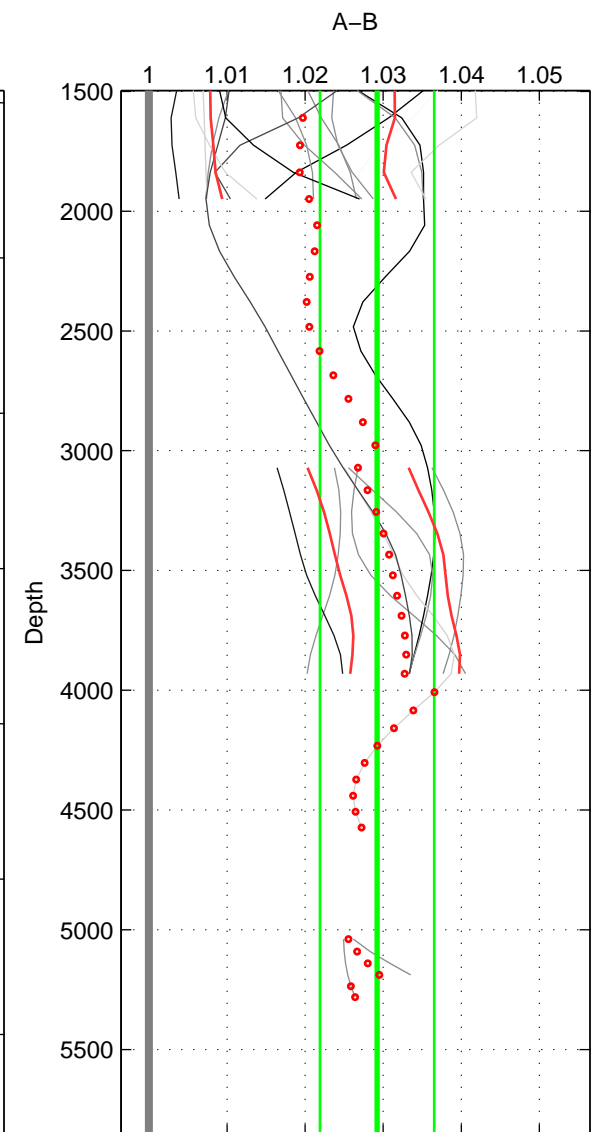

Cruise A (red). Date: Jun 2001 Cruisename: 591-49NZ20010604
 Cruise B (blue). Date: May 2000 Cruisename: 689-49UP20000420

*** "Favourite" values are means of spaces 1 2.

	Offset	O.StDev	Ratio	R.Stdev	Rating
SIGMA:	0.069	0.009	1.026	0.004	5
THETA:	0.069	0.008	1.027	0.003	5
DEPTH:	0.075	0.018	1.029	0.007	4
FAV.:	0.069	0.008	1.027	0.003	5

Profiles of A: 8
 Profiles of B: 12
 Diff profs : 16
 WMoffset (A-B): 0.068564
 WMoffset stdev: 0.0088845
 WMratio (A/B): 1.0261
 WMratio stdev: 0.0035662

Quality (1-5): 5

Profiles of A: 8
 Profiles of B: 12
 Diff profs : 16
 WMoffset (A-B): 0.06935
 WMoffset stdev: 0.0079688
 WMratio (A/B): 1.0269
 WMratio stdev: 0.0032585

Quality (1-5): 5

Profiles of A: 8
 Profiles of B: 12
 Diff profs : 16
 WMoffset (A-B): 0.075179
 WMoffset stdev: 0.018087
 WMratio (A/B): 1.0292
 WMratio stdev: 0.0073105

Quality (1-5): 4