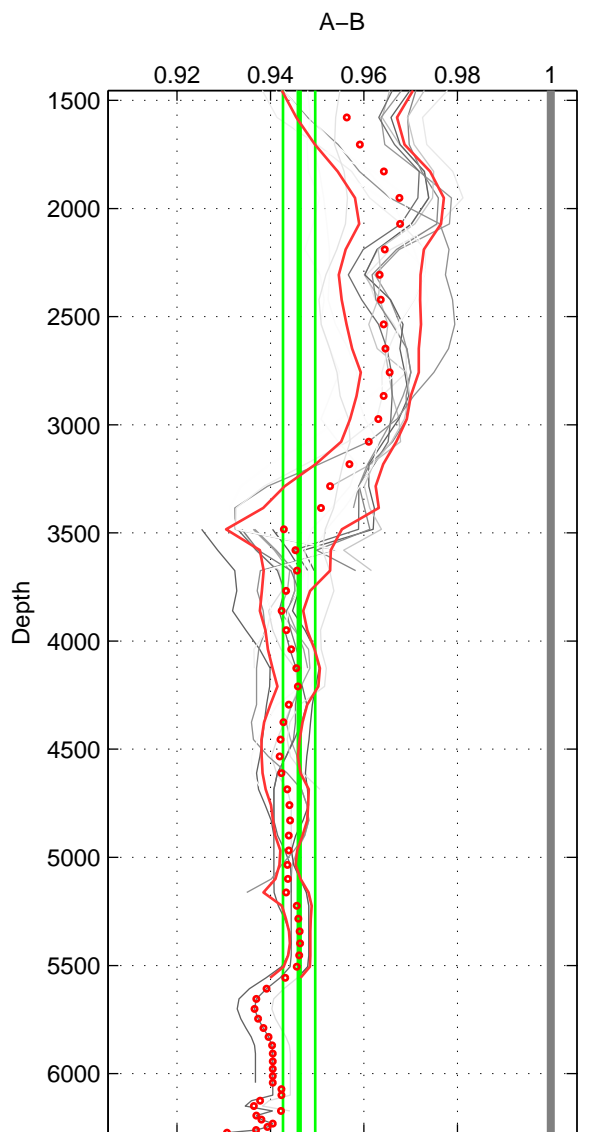

Cruise A (red). Date: Jan 1974 Cruisename: 473-3

Cruise B (blue). Date: Oct 2007 Cruisename: 473-5

*** "Favourite" values are means of spaces 1 2 3.

	Offset	O.StDev	Ratio	R.Stdev	Rating
SIGMA:	-0.127	0.025	0.954	0.010	5
THETA:	-0.129	0.026	0.953	0.010	5
DEPTH:	-0.136	0.009	0.946	0.003	5
FAV. :	-0.131	0.020	0.951	0.008	5

Profiles of A: 4
 Profiles of B: 20
 Diff profs : 23
 WMoffset (A-B): -0.12731
 WMoffset stdev: 0.025205
 WMratio (A/B): 0.95427
 WMratio stdev: 0.0095759

Quality (1-5): 5

Profiles of A: 4
 Profiles of B: 20
 Diff profs : 23
 WMoffset (A-B): -0.12902
 WMoffset stdev: 0.02631
 WMratio (A/B): 0.95308
 WMratio stdev: 0.0095216

Quality (1-5): 5

Profiles of A: 4
 Profiles of B: 20
 Diff profs : 23
 WMoffset (A-B): -0.13648
 WMoffset stdev: 0.0090943
 WMratio (A/B): 0.94612
 WMratio stdev: 0.0034286

Quality (1-5): 5