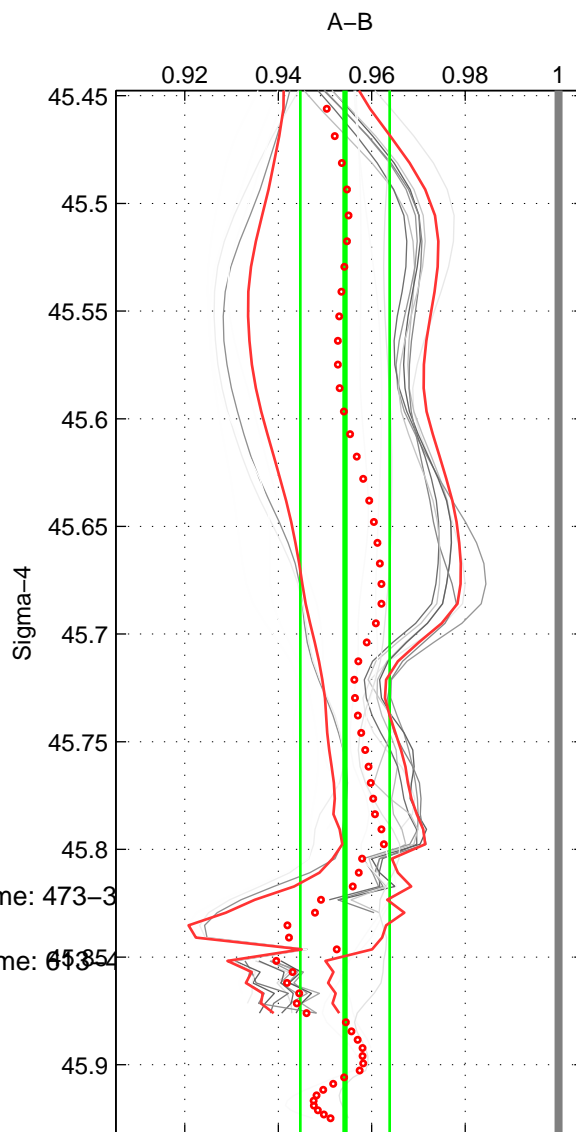

Cruise A (red). Date: Jan 1974 Cruisename: 473-3

Cruise B (blue). Date: Oct 2007 Cruisename: 473-5

*** "Favourite" values are means of spaces 1 2 3.

	Offset	O.StDev	Ratio	R.Stdev	Rating
SIGMA:	-0.127	0.025	0.954	0.010	5
THETA:	-0.129	0.026	0.953	0.010	5
DEPTH:	-0.136	0.009	0.946	0.003	5
FAV. :	-0.131	0.020	0.951	0.008	5

Profiles of A: 4
 Profiles of B: 20
 Diff profs : 23
 WMoffset (A-B): -0.12731
 WMoffset stdev: 0.025205
 WMratio (A/B): 0.95427
 WMratio stdev: 0.0095759

Quality (1-5): 5

Profiles of A: 4
 Profiles of B: 20
 Diff profs : 23
 WMoffset (A-B): -0.12902
 WMoffset stdev: 0.02631
 WMratio (A/B): 0.95308
 WMratio stdev: 0.0095216

Quality (1-5): 5

Profiles of A: 4
 Profiles of B: 20
 Diff profs : 23
 WMoffset (A-B): -0.13648
 WMoffset stdev: 0.0090943
 WMratio (A/B): 0.94612
 WMratio stdev: 0.0034286

Quality (1-5): 5