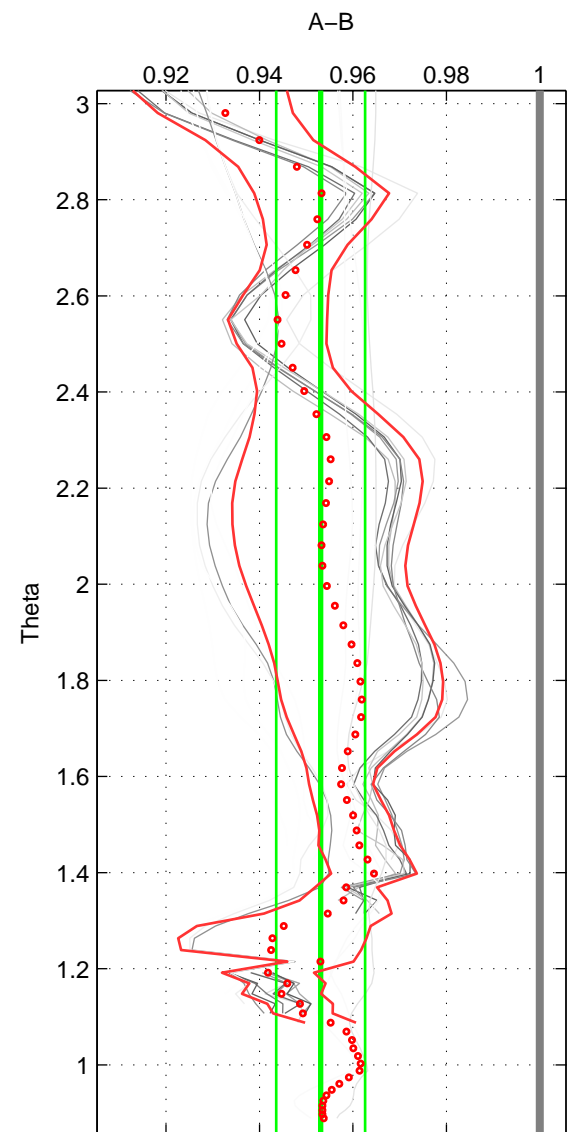

Cruise A (red). Date: Jan 1974 Cruisename: 473-3

Cruise B (blue). Date: Oct 2007 Cruisename: 473-5

*** "Favourite" values are means of spaces 1 2 3.

	Offset	O.StDev	Ratio	R.Stdev	Rating
SIGMA:	-0.127	0.025	0.954	0.010	5
THETA:	-0.129	0.026	0.953	0.010	5
DEPTH:	-0.136	0.009	0.946	0.003	5
FAV. :	-0.131	0.020	0.951	0.008	5

Profiles of A: 4
 Profiles of B: 20
 Diff profs : 23
 WMoffset (A-B): -0.12731
 WMoffset stdev: 0.025205
 WMratio (A/B): 0.95427
 WMratio stdev: 0.0095759

Quality (1-5): 5

Profiles of A: 4
 Profiles of B: 20
 Diff profs : 23
 WMoffset (A-B): -0.12902
 WMoffset stdev: 0.02631
 WMratio (A/B): 0.95308
 WMratio stdev: 0.0095216

Quality (1-5): 5

Profiles of A: 4
 Profiles of B: 20
 Diff profs : 23
 WMoffset (A-B): -0.13648
 WMoffset stdev: 0.0090943
 WMratio (A/B): 0.94612
 WMratio stdev: 0.0034286

Quality (1-5): 5