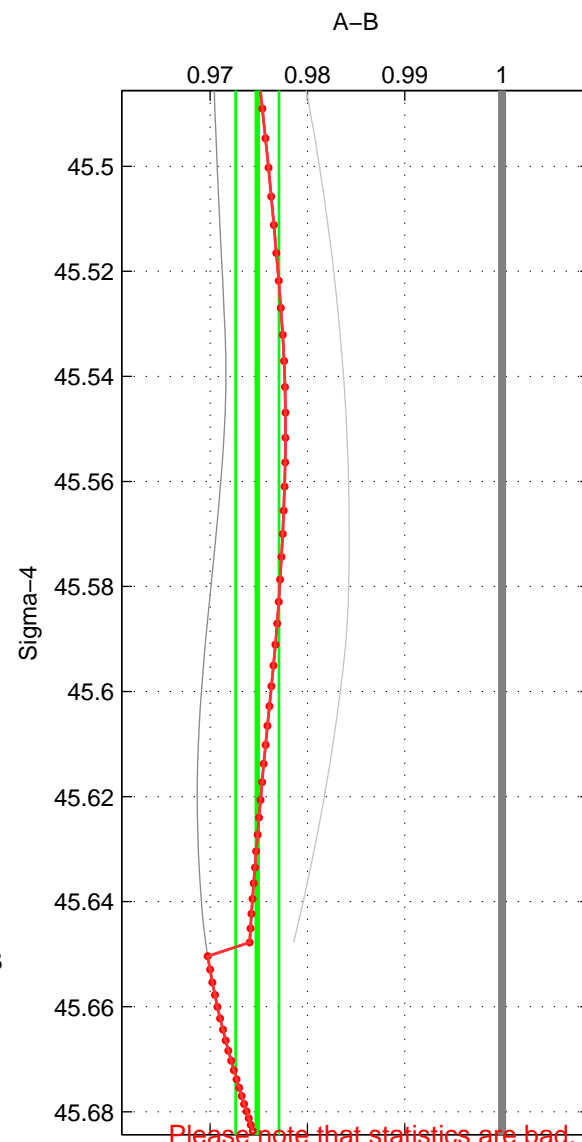

Cruise A (red). Date: Jul 2004 Cruisename: 704-49UP20040704
 Cruise B (blue). Date: Feb 2006 Cruisename: 710-49UP20060113

*** "Favourite" values are means of spaces 2 3.

	Offset	O.StDev	Ratio	R.Stdev	Rating
SIGMA:	-0.070	0.006	0.975	0.002	1
THETA:	-0.052	0.020	0.981	0.007	2
DEPTH:	-0.052	0.014	0.981	0.005	2
FAV. :	-0.052	0.017	0.981	0.006	2

Profiles of A: 2
 Profiles of B: 2
 Diff profs : 2
 WMoffset (A-B): -0.070091
 WMoffset stdev: 0.0057044
 WMratio (A/B): 0.97485
 WMratio stdev: 0.0022294

Quality (1-5): 1

Profiles of A: 4
 Profiles of B: 3
 Diff profs : 6
 WMoffset (A-B): -0.052441
 WMoffset stdev: 0.019624
 WMratio (A/B): 0.98128
 WMratio stdev: 0.0067479

Quality (1-5): 2

Profiles of A: 4
 Profiles of B: 3
 Diff profs : 6
 WMoffset (A-B): -0.051745
 WMoffset stdev: 0.013703
 WMratio (A/B): 0.98115
 WMratio stdev: 0.0049841

Quality (1-5): 2