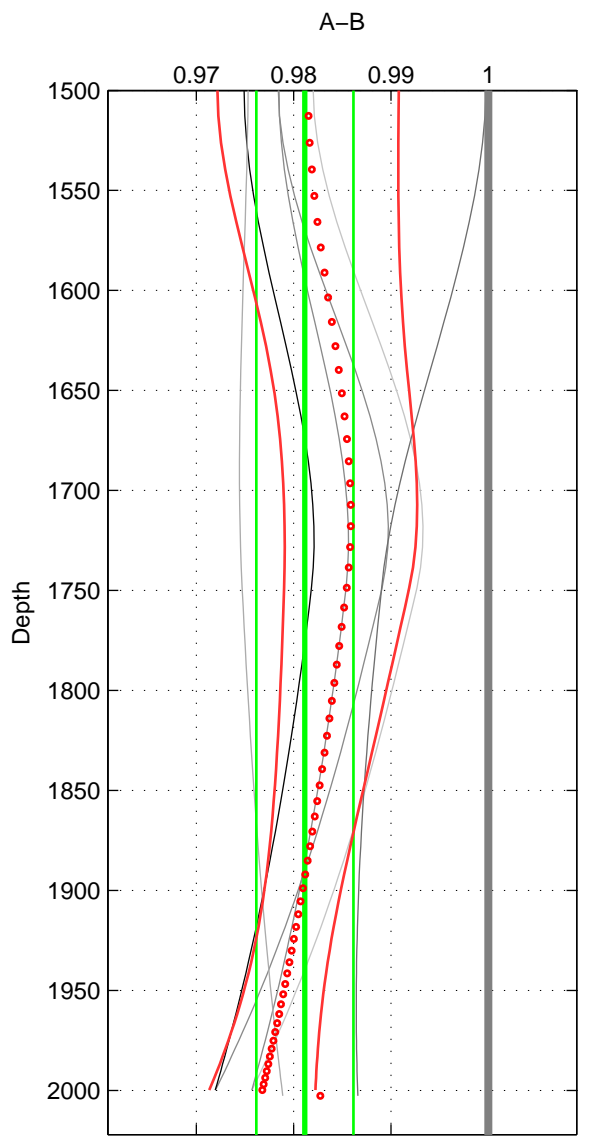

Cruise A (red). Date: Jul 2004 Cruisename: 704-49UP20040704
 Cruise B (blue). Date: Feb 2006 Cruisename: 710-49UP20060113

*** "Favourite" values are means of spaces 2 3.

	Offset	O.StDev	Ratio	R.Stdev	Rating
SIGMA:	-0.070	0.006	0.975	0.002	1
THETA:	-0.052	0.020	0.981	0.007	2
DEPTH:	-0.052	0.014	0.981	0.005	2
FAV. :	-0.052	0.017	0.981	0.006	2

Profiles of A: 2
 Profiles of B: 2
 Diff profs : 2
 WMoffset (A-B): -0.070091
 WMoffset stdev: 0.0057044
 WMratio (A/B): 0.97485
 WMratio stdev: 0.0022294

Quality (1-5): 1

Profiles of A: 4
 Profiles of B: 3
 Diff profs : 6
 WMoffset (A-B): -0.052441
 WMoffset stdev: 0.019624
 WMratio (A/B): 0.98128
 WMratio stdev: 0.0067479

Quality (1-5): 2

Profiles of A: 4
 Profiles of B: 3
 Diff profs : 6
 WMoffset (A-B): -0.051745
 WMoffset stdev: 0.013703
 WMratio (A/B): 0.98115
 WMratio stdev: 0.0049841

Quality (1-5): 2