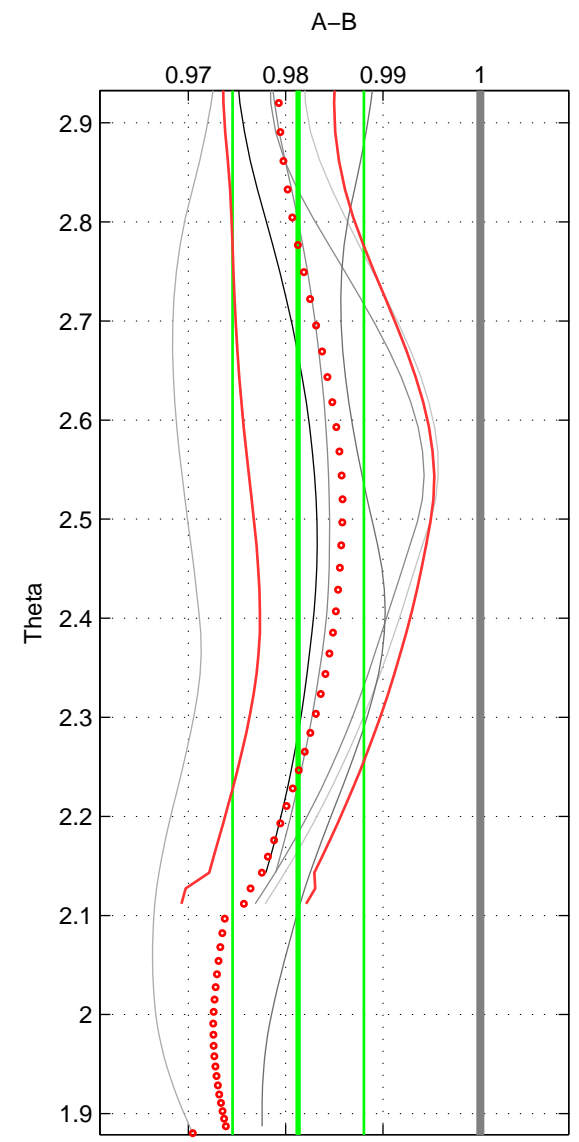

Cruise A (red). Date: Jul 2004 Cruisename: 704-49UP20040704
 Cruise B (blue). Date: Feb 2006 Cruisename: 710-49UP20060113

*** "Favourite" values are means of spaces 2 3.

	Offset	O.StDev	Ratio	R.Stdev	Rating
SIGMA:	-0.070	0.006	0.975	0.002	1
THETA:	-0.052	0.020	0.981	0.007	2
DEPTH:	-0.052	0.014	0.981	0.005	2
FAV. :	-0.052	0.017	0.981	0.006	2

Profiles of A: 2
 Profiles of B: 2
 Diff profs : 2
 WMoffset (A-B): -0.070091
 WMoffset stdev: 0.0057044
 WMratio (A/B): 0.97485
 WMratio stdev: 0.0022294

Quality (1-5): 1

Profiles of A: 4
 Profiles of B: 3
 Diff profs : 6
 WMoffset (A-B): -0.052441
 WMoffset stdev: 0.019624
 WMratio (A/B): 0.98128
 WMratio stdev: 0.0067479

Quality (1-5): 2

Profiles of A: 4
 Profiles of B: 3
 Diff profs : 6
 WMoffset (A-B): -0.051745
 WMoffset stdev: 0.013703
 WMratio (A/B): 0.98115
 WMratio stdev: 0.0049841

Quality (1-5): 2