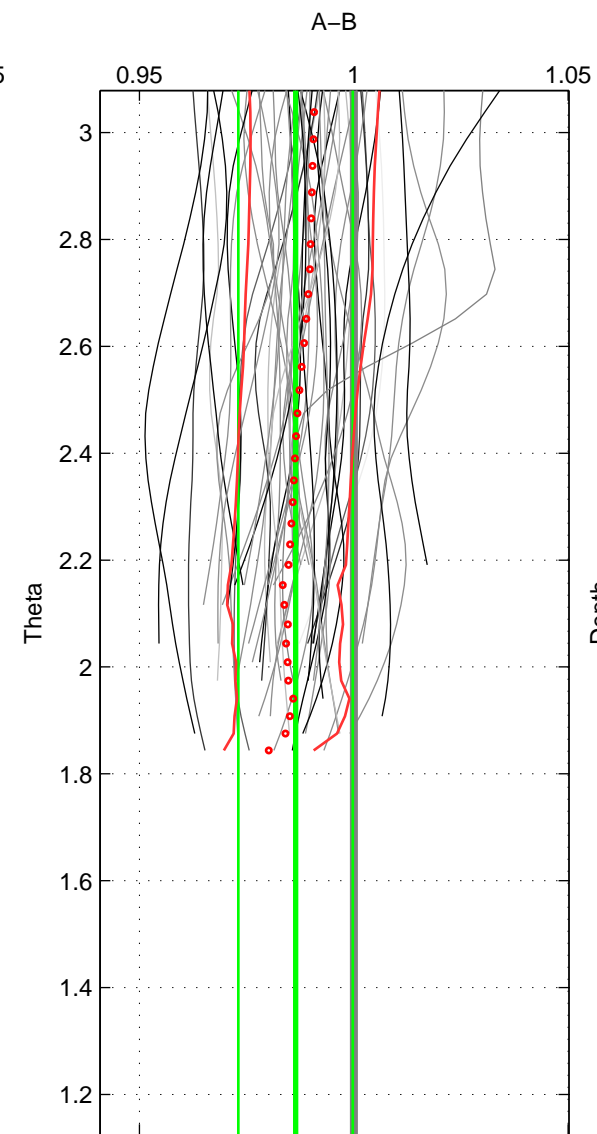

Cruise A (red). Date: Jul 2001 Cruisename: 656-49UF20010710

Cruise B (blue). Date: Jul 2005 Cruisename: 708-49UP20050708

\*\*\* "Favourite" values are means of spaces 1 2.

	Offset	O.StDev	Ratio	R.Stdev	Rating
SIGMA:	-0.039	0.035	0.986	0.013	5
THETA:	-0.038	0.037	0.986	0.013	5
DEPTH:	-0.042	0.005	0.985	0.002	3
FAV. :	-0.038	0.036	0.986	0.013	5

Profiles of A: 34  
 Profiles of B: 15  
 Diff profs : 49  
 WMoffset (A-B): -0.039311  
 WMoffset stdev: 0.034608  
 WMratio (A/B): 0.98577  
 WMratio stdev: 0.012561

Quality (1-5): 5

Profiles of A: 34  
 Profiles of B: 15  
 Diff profs : 49  
 WMoffset (A-B): -0.037604  
 WMoffset stdev: 0.036918  
 WMratio (A/B): 0.98642  
 WMratio stdev: 0.01335

Quality (1-5): 5

Profiles of A: 34  
 Profiles of B: 15  
 Diff profs : 49  
 WMoffset (A-B): -0.042359  
 WMoffset stdev: 0.0046579  
 WMratio (A/B): 0.9846  
 WMratio stdev: 0.0018757

Quality (1-5): 3