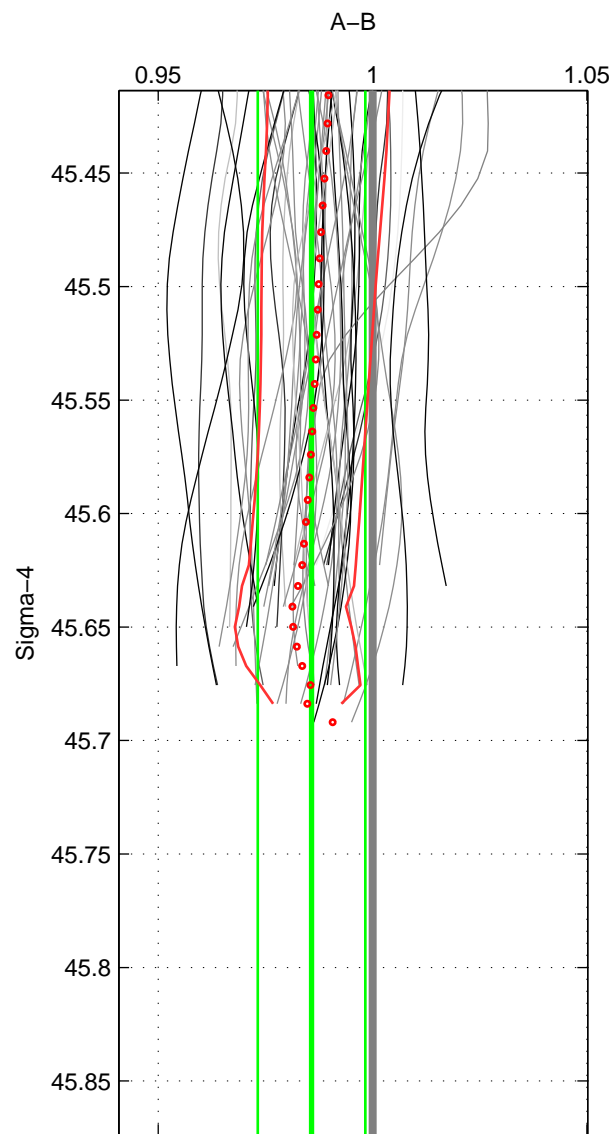

Cruise A (red). Date: Jul 2001 Cruisename: 656-49UF20010710

Cruise B (blue). Date: Jul 2005 Cruisename: 708-49UP20050708

\*\*\* "Favourite" values are means of spaces 1 2.

	Offset	O.StDev	Ratio	R.Stdev	Rating
SIGMA:	-0.039	0.035	0.986	0.013	5
THETA:	-0.038	0.037	0.986	0.013	5
DEPTH:	-0.042	0.005	0.985	0.002	3
FAV. :	-0.038	0.036	0.986	0.013	5

Profiles of A: 34  
 Profiles of B: 15  
 Diff profs : 49  
 WMoffset (A-B): -0.039311  
 WMoffset stdev: 0.034608  
 WMratio (A/B): 0.98577  
 WMratio stdev: 0.012561

Quality (1-5): 5

Profiles of A: 34  
 Profiles of B: 15  
 Diff profs : 49  
 WMoffset (A-B): -0.037604  
 WMoffset stdev: 0.036918  
 WMratio (A/B): 0.98642  
 WMratio stdev: 0.01335

Quality (1-5): 5

Profiles of A: 34  
 Profiles of B: 15  
 Diff profs : 49  
 WMoffset (A-B): -0.042359  
 WMoffset stdev: 0.0046579  
 WMratio (A/B): 0.9846  
 WMratio stdev: 0.0018757

Quality (1-5): 3