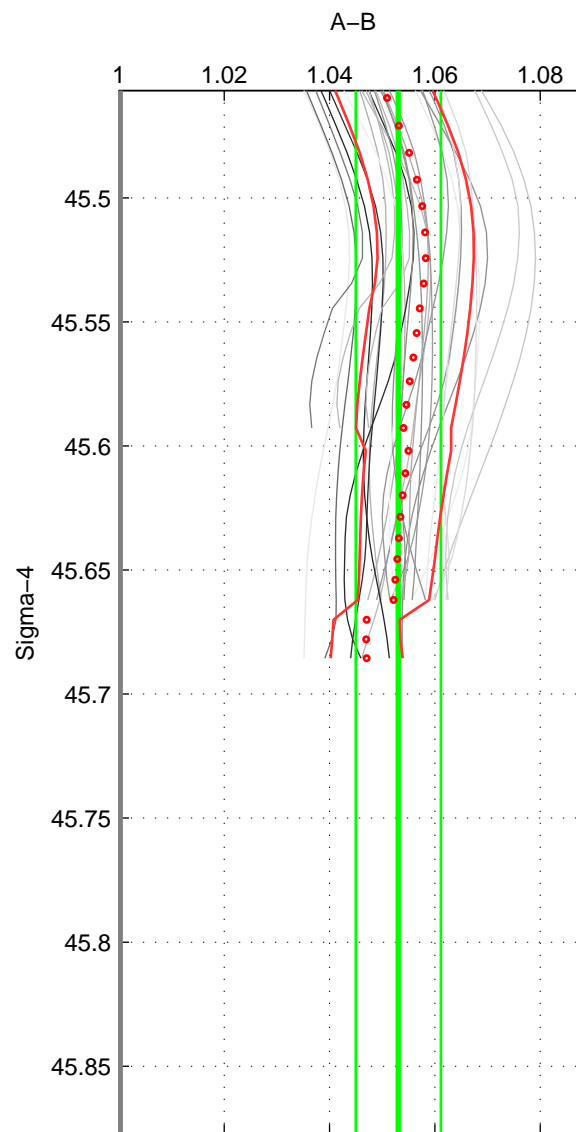

Cruise A (red). Date: Mar 1989 Cruisename: 507-32MW19890206

Cruise B (blue). Date: Nov 2002 Cruisename: 659-49UF20021031

*** "Favourite" values are means of spaces 1 2.

	Offset	O.StDev	Ratio	R.Stdev	Rating
SIGMA:	0.138	0.021	1.053	0.008	5
THETA:	0.139	0.021	1.053	0.008	5
DEPTH:	0.148	0.007	1.057	0.002	3
FAV.:	0.139	0.021	1.053	0.008	5

Profiles of A: 10
 Profiles of B: 3
 Diff profs : 26
 WMoffset (A-B): 0.13843
 WMoffset stdev: 0.02081
 WMratio (A/B): 1.053
 WMratio stdev: 0.0080789

Quality (1-5): 5

Profiles of A: 10
 Profiles of B: 3
 Diff profs : 26
 WMoffset (A-B): 0.13929
 WMoffset stdev: 0.020732
 WMratio (A/B): 1.0534
 WMratio stdev: 0.0080527

Quality (1-5): 5

Profiles of A: 10
 Profiles of B: 3
 Diff profs : 26
 WMoffset (A-B): 0.14759
 WMoffset stdev: 0.0073484
 WMratio (A/B): 1.0566
 WMratio stdev: 0.0024199

Quality (1-5): 3

Please note that statistics are bad.