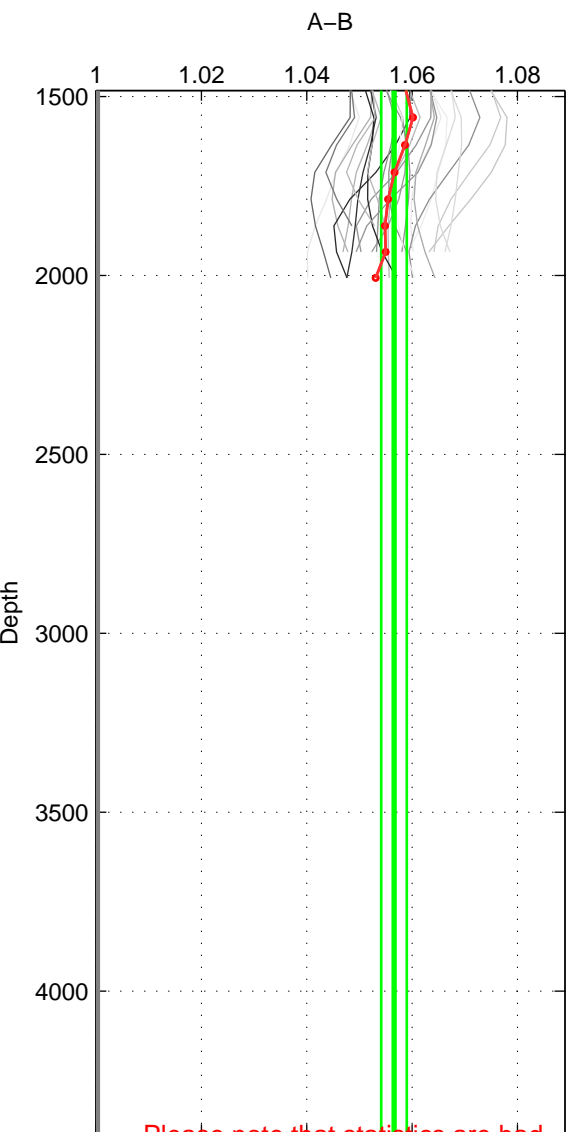

Cruise A (red). Date: Mar 1989 Cruisename: 507-32MW19890206

Cruise B (blue). Date: Nov 2002 Cruisename: 659-49UF20021031

*** "Favourite" values are means of spaces 1 2.

	Offset	O.StDev	Ratio	R.Stdev	Rating
SIGMA:	0.138	0.021	1.053	0.008	5
THETA:	0.139	0.021	1.053	0.008	5
DEPTH:	0.148	0.007	1.057	0.002	3
FAV.:	0.139	0.021	1.053	0.008	5

Profiles of A: 10
 Profiles of B: 3
 Diff profs : 26
 WMoffset (A-B): 0.13843
 WMoffset stdev: 0.02081
 WMratio (A/B): 1.053
 WMratio stdev: 0.0080789

Quality (1-5): 5

Profiles of A: 10
 Profiles of B: 3
 Diff profs : 26
 WMoffset (A-B): 0.13929
 WMoffset stdev: 0.020732
 WMratio (A/B): 1.0534
 WMratio stdev: 0.0080527

Quality (1-5): 5

Profiles of A: 10
 Profiles of B: 3
 Diff profs : 26
 WMoffset (A-B): 0.14759
 WMoffset stdev: 0.0073484
 WMratio (A/B): 1.0566
 WMratio stdev: 0.0024199

Quality (1-5): 3

Please note that statistics are bad.