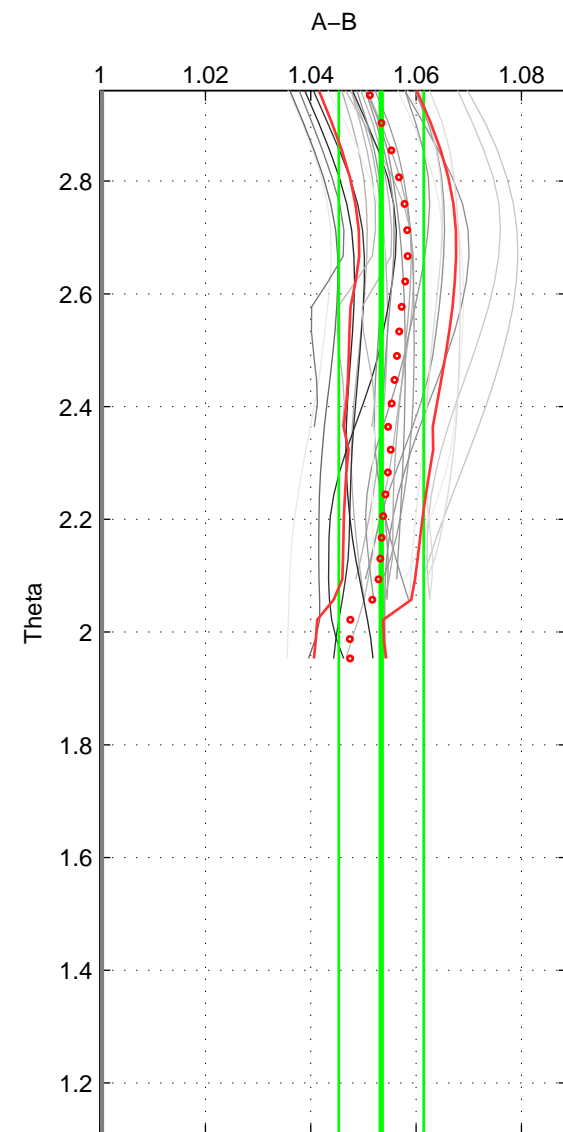

Cruise A (red). Date: Mar 1989 Cruisename: 507-32MW19890206

Cruise B (blue). Date: Nov 2002 Cruisename: 659-49UF20021031

*** "Favourite" values are means of spaces 1 2.

	Offset	O.StDev	Ratio	R.Stdev	Rating
SIGMA:	0.138	0.021	1.053	0.008	5
THETA:	0.139	0.021	1.053	0.008	5
DEPTH:	0.148	0.007	1.057	0.002	3
FAV.:	0.139	0.021	1.053	0.008	5

Profiles of A: 10
 Profiles of B: 3
 Diff profs : 26
 WMoffset (A-B): 0.13843
 WMoffset stdev: 0.02081
 WMratio (A/B): 1.053
 WMratio stdev: 0.0080789

Quality (1-5): 5

Profiles of A: 10
 Profiles of B: 3
 Diff profs : 26
 WMoffset (A-B): 0.13929
 WMoffset stdev: 0.020732
 WMratio (A/B): 1.0534
 WMratio stdev: 0.0080527

Quality (1-5): 5

Profiles of A: 10
 Profiles of B: 3
 Diff profs : 26
 WMoffset (A-B): 0.14759
 WMoffset stdev: 0.0073484
 WMratio (A/B): 1.0566
 WMratio stdev: 0.0024199

Quality (1-5): 3

Please note that statistics are bad.