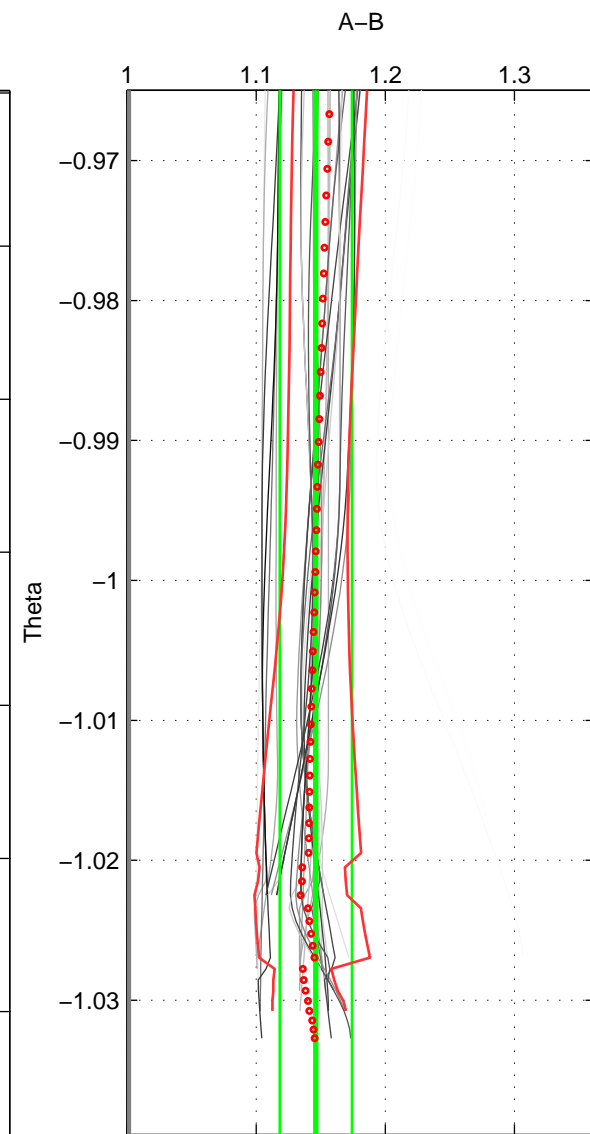

Cruise A (red). Date: Sep 1994 Cruisename: 72-58AA19940826

Cruise B (blue). Date: Nov 1996 Cruisename: 95-58JH19961030

\*\*\* "Favourite" values are means of spaces 1 2 3.

	Offset	O.StDev	Ratio	R.Stdev	Rating
SIGMA:	0.150	0.024	1.151	0.025	4
THETA:	0.145	0.027	1.146	0.028	4
DEPTH:	0.161	0.023	1.161	0.023	4
FAV.:	0.152	0.025	1.153	0.025	4

Profiles of A: 6  
 Profiles of B: 9  
 Diff profs : 32  
 WMoffset (A-B): 0.14988  
 WMoffset stdev: 0.024291  
 WMratio (A/B): 1.1505  
 WMratio stdev: 0.024577

Quality (1-5): 4

Profiles of A: 6  
 Profiles of B: 9  
 Diff profs : 32  
 WMoffset (A-B): 0.1453  
 WMoffset stdev: 0.027482  
 WMratio (A/B): 1.1462  
 WMratio stdev: 0.027987

Quality (1-5): 4

Profiles of A: 6  
 Profiles of B: 9  
 Diff profs : 32  
 WMoffset (A-B): 0.16081  
 WMoffset stdev: 0.022593  
 WMratio (A/B): 1.161  
 WMratio stdev: 0.022633

Quality (1-5): 4