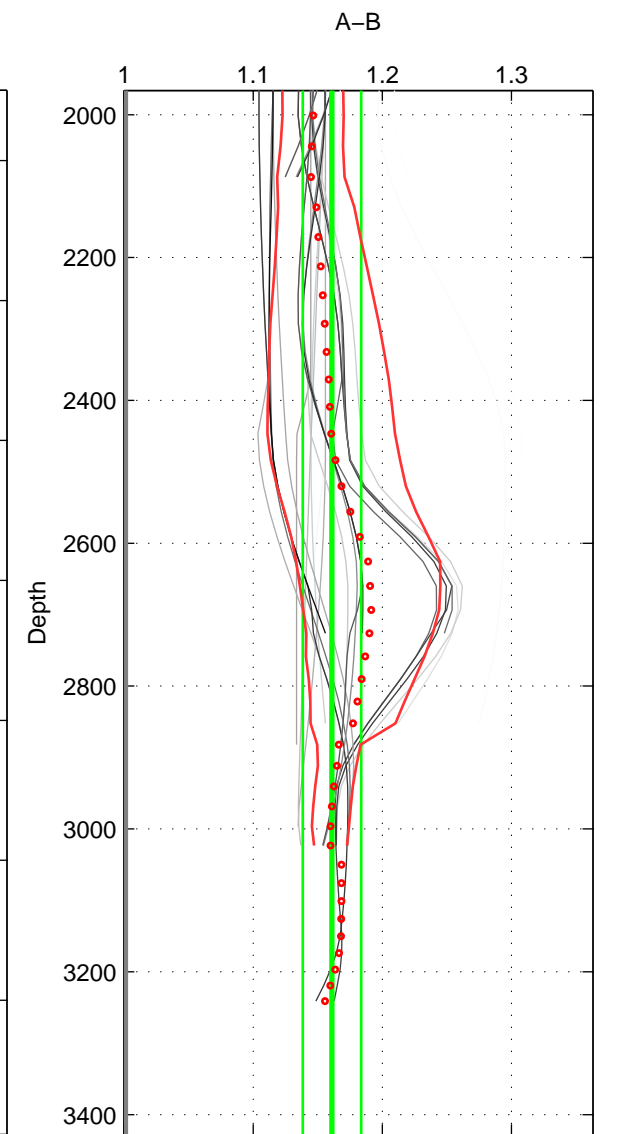

Cruise A (red). Date: Sep 1994 Cruisename: 72-58AA19940826

Cruise B (blue). Date: Nov 1996 Cruisename: 95-58JH19961030

\*\*\* "Favourite" values are means of spaces 1 2 3.

	Offset	O.StDev	Ratio	R.Stdev	Rating
SIGMA:	0.150	0.024	1.151	0.025	4
THETA:	0.145	0.027	1.146	0.028	4
DEPTH:	0.161	0.023	1.161	0.023	4
FAV.:	0.152	0.025	1.153	0.025	4

Profiles of A: 6  
 Profiles of B: 9  
 Diff profs : 32  
 WMoffset (A-B): 0.14988  
 WMoffset stdev: 0.024291  
 WMratio (A/B): 1.1505  
 WMratio stdev: 0.024577

Quality (1-5): 4

Profiles of A: 6  
 Profiles of B: 9  
 Diff profs : 32  
 WMoffset (A-B): 0.1453  
 WMoffset stdev: 0.027482  
 WMratio (A/B): 1.1462  
 WMratio stdev: 0.027987

Quality (1-5): 4

Profiles of A: 6  
 Profiles of B: 9  
 Diff profs : 32  
 WMoffset (A-B): 0.16081  
 WMoffset stdev: 0.022593  
 WMratio (A/B): 1.161  
 WMratio stdev: 0.022633

Quality (1-5): 4