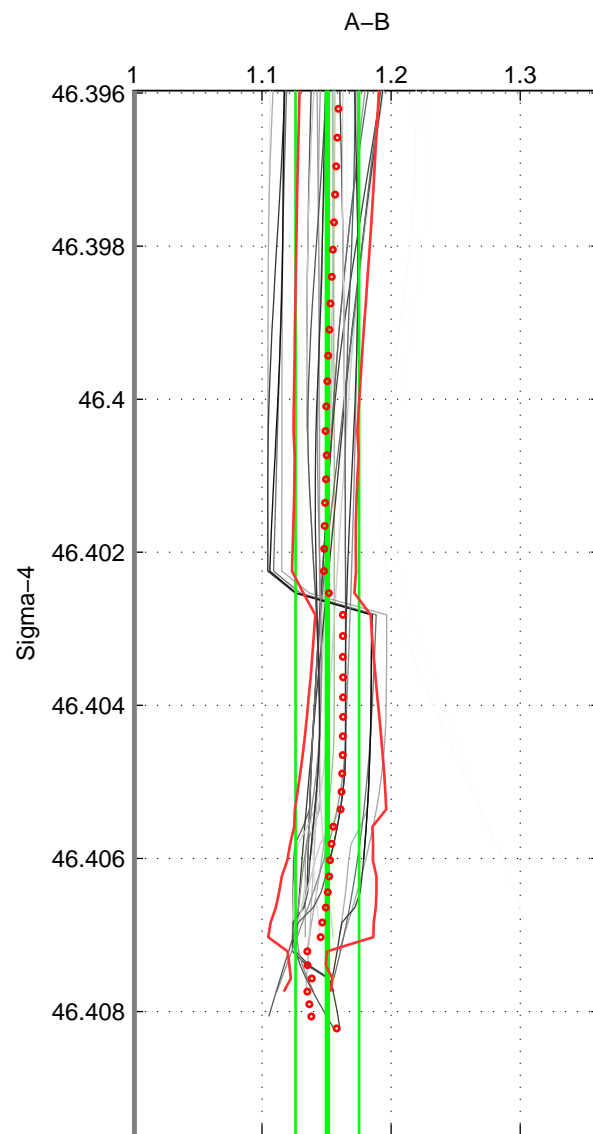

Cruise A (red). Date: Sep 1994 Cruisename: 72-58AA19940826

Cruise B (blue). Date: Nov 1996 Cruisename: 95-58JH19961030

\*\*\* "Favourite" values are means of spaces 1 2 3.

	Offset	O.StDev	Ratio	R.Stdev	Rating
SIGMA:	0.150	0.024	1.151	0.025	4
THETA:	0.145	0.027	1.146	0.028	4
DEPTH:	0.161	0.023	1.161	0.023	4
FAV.:	0.152	0.025	1.153	0.025	4

Profiles of A: 6  
 Profiles of B: 9  
 Diff profs : 32  
 WMoffset (A-B): 0.14988  
 WMoffset stdev: 0.024291  
 WMratio (A/B): 1.1505  
 WMratio stdev: 0.024577

Quality (1-5): 4

Profiles of A: 6  
 Profiles of B: 9  
 Diff profs : 32  
 WMoffset (A-B): 0.1453  
 WMoffset stdev: 0.027482  
 WMratio (A/B): 1.1462  
 WMratio stdev: 0.027987

Quality (1-5): 4

Profiles of A: 6  
 Profiles of B: 9  
 Diff profs : 32  
 WMoffset (A-B): 0.16081  
 WMoffset stdev: 0.022593  
 WMratio (A/B): 1.161  
 WMratio stdev: 0.022633

Quality (1-5): 4