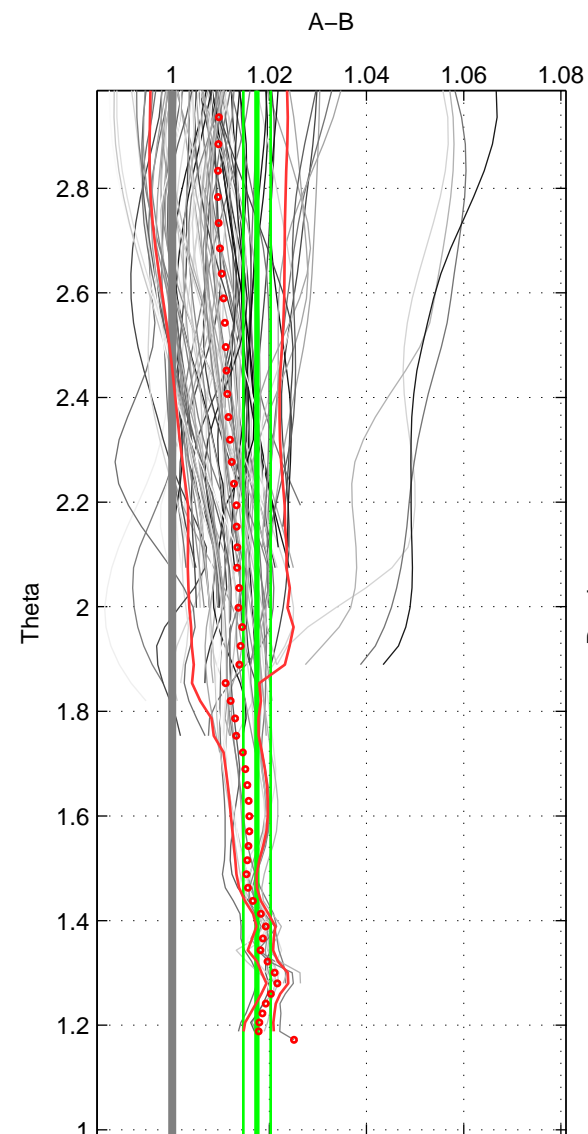

Cruise A (red). Date: Jun 2005 Cruisename: 605-49NZ20050525
 Cruise B (blue). Date: Jul 2004 Cruisename: 666-49UF20040616

*** "Favourite" values are means of spaces 1 2.

| | Offset | O.StDev | Ratio | R.Stdev | Rating |
|--------|--------|---------|-------|---------|--------|
| SIGMA: | 0.044 | 0.007 | 1.017 | 0.003 | 5 |
| THETA: | 0.045 | 0.007 | 1.017 | 0.003 | 5 |
| DEPTH: | 0.047 | 0.007 | 1.019 | 0.003 | 4 |
| FAV.: | 0.044 | 0.007 | 1.017 | 0.003 | 5 |

Profiles of A: 63
 Profiles of B: 14
 Diff profs: 95
 WMoffset (A-B): 0.044036
 WMoffset stdev: 0.0072008
 WMratio (A/B): 1.0172
 WMratio stdev: 0.002869

Quality (1-5): 5

Profiles of A: 63
 Profiles of B: 14
 Diff profs: 95
 WMoffset (A-B): 0.044577
 WMoffset stdev: 0.0070179
 WMratio (A/B): 1.0175
 WMratio stdev: 0.0028051

Quality (1-5): 5

Profiles of A: 63
 Profiles of B: 14
 Diff profs: 95
 WMoffset (A-B): 0.047246
 WMoffset stdev: 0.006599
 WMratio (A/B): 1.0188
 WMratio stdev: 0.0026511

Quality (1-5): 4