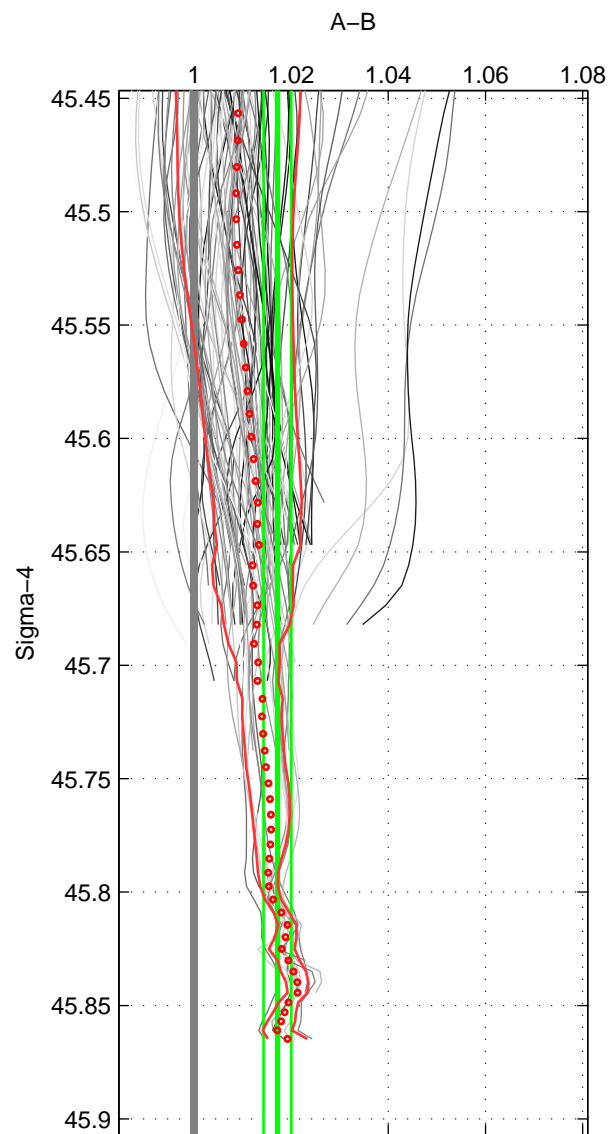

Cruise A (red). Date: Jun 2005 Cruisename: 605-49NZ20050525
 Cruise B (blue). Date: Jul 2004 Cruisename: 666-49UF20040616

*** "Favourite" values are means of spaces 1 2.

| | Offset | O.StDev | Ratio | R.Stdev | Rating |
|--------|--------|---------|-------|---------|--------|
| SIGMA: | 0.044 | 0.007 | 1.017 | 0.003 | 5 |
| THETA: | 0.045 | 0.007 | 1.017 | 0.003 | 5 |
| DEPTH: | 0.047 | 0.007 | 1.019 | 0.003 | 4 |
| FAV.: | 0.044 | 0.007 | 1.017 | 0.003 | 5 |

Profiles of A: 63
 Profiles of B: 14
 Diff profs: 95
 WMoffset (A-B): 0.044036
 WMoffset stdev: 0.0072008
 WMratio (A/B): 1.0172
 WMratio stdev: 0.002869

Quality (1-5): 5

Profiles of A: 63
 Profiles of B: 14
 Diff profs: 95
 WMoffset (A-B): 0.044577
 WMoffset stdev: 0.0070179
 WMratio (A/B): 1.0175
 WMratio stdev: 0.0028051

Quality (1-5): 5

Profiles of A: 63
 Profiles of B: 14
 Diff profs: 95
 WMoffset (A-B): 0.047246
 WMoffset stdev: 0.006599
 WMratio (A/B): 1.0188
 WMratio stdev: 0.0026511

Quality (1-5): 4