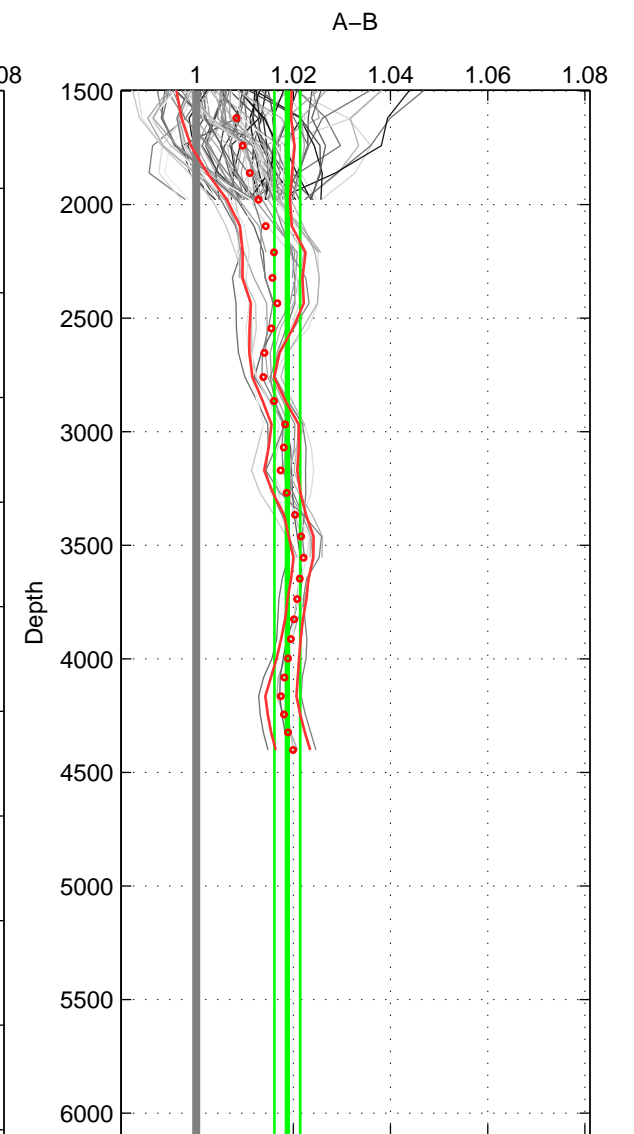

Cruise A (red). Date: Jun 2005 Cruisename: 605-49NZ20050525
 Cruise B (blue). Date: Jul 2004 Cruisename: 666-49UF20040616

*** "Favourite" values are means of spaces 1 2.

| | Offset | O.StDev | Ratio | R.Stdev | Rating |
|--------|--------|---------|-------|---------|--------|
| SIGMA: | 0.044 | 0.007 | 1.017 | 0.003 | 5 |
| THETA: | 0.045 | 0.007 | 1.017 | 0.003 | 5 |
| DEPTH: | 0.047 | 0.007 | 1.019 | 0.003 | 4 |
| FAV.: | 0.044 | 0.007 | 1.017 | 0.003 | 5 |

Profiles of A: 63
 Profiles of B: 14
 Diff profs: 95
 WMoffset (A-B): 0.044036
 WMoffset stdev: 0.0072008
 WMratio (A/B): 1.0172
 WMratio stdev: 0.002869

Quality (1-5): 5

Profiles of A: 63
 Profiles of B: 14
 Diff profs: 95
 WMoffset (A-B): 0.044577
 WMoffset stdev: 0.0070179
 WMratio (A/B): 1.0175
 WMratio stdev: 0.0028051

Quality (1-5): 5

Profiles of A: 63
 Profiles of B: 14
 Diff profs: 95
 WMoffset (A-B): 0.047246
 WMoffset stdev: 0.006599
 WMratio (A/B): 1.0188
 WMratio stdev: 0.0026511

Quality (1-5): 4