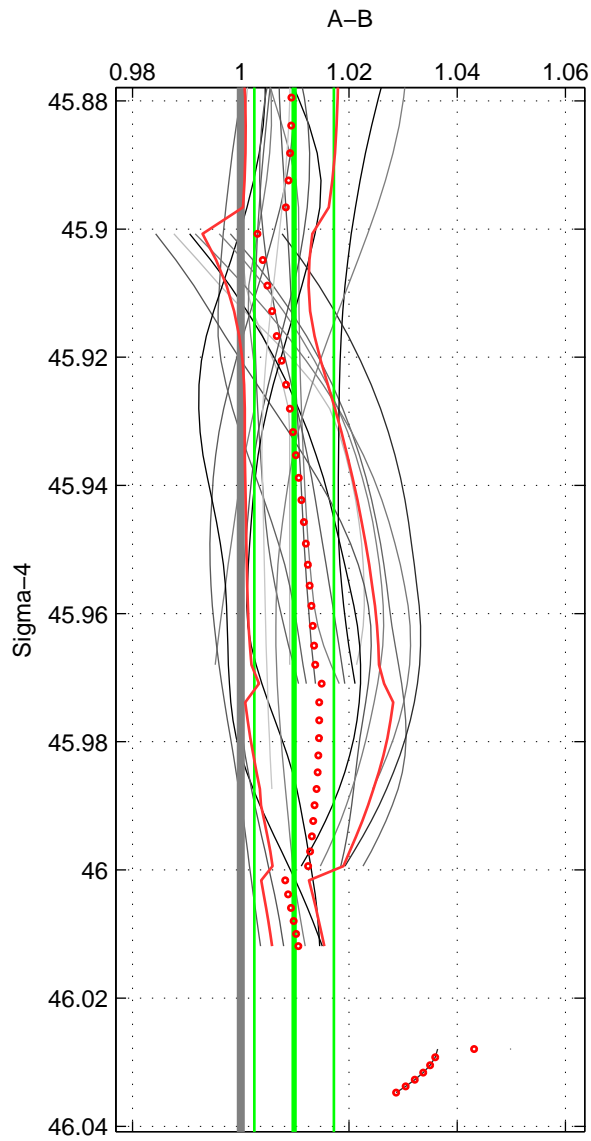

Cruise A (red). Date: Dec 1995 Cruisename: 464-29HE19951203
 Cruise B (blue). Date: Jan 1996 Cruisename: 465-29HE19960117

*** "Favourite" values are means of spaces 1 2.

	Offset	O.StDev	Ratio	R.Stdev	Rating
SIGMA:	0.022	0.016	1.010	0.007	4
THETA:	0.028	0.020	1.013	0.009	4
DEPTH:	0.025	0.023	1.011	0.010	3
FAV.:	0.025	0.018	1.011	0.008	4

Profiles of A: 7
 Profiles of B: 5
 Diff profs: 23
 WMoffset (A-B): 0.022013
 WMoffset stdev: 0.016434
 WMratio (A/B): 1.0099
 WMratio stdev: 0.0073485

Quality (1-5): 4

Profiles of A: 7
 Profiles of B: 5
 Diff profs: 34
 WMoffset (A-B): 0.028374
 WMoffset stdev: 0.020488
 WMratio (A/B): 1.0127
 WMratio stdev: 0.0092988

Quality (1-5): 4

Profiles of A: 7
 Profiles of B: 5
 Diff profs: 21
 WMoffset (A-B): 0.025107
 WMoffset stdev: 0.023086
 WMratio (A/B): 1.0112
 WMratio stdev: 0.010292

Quality (1-5): 3