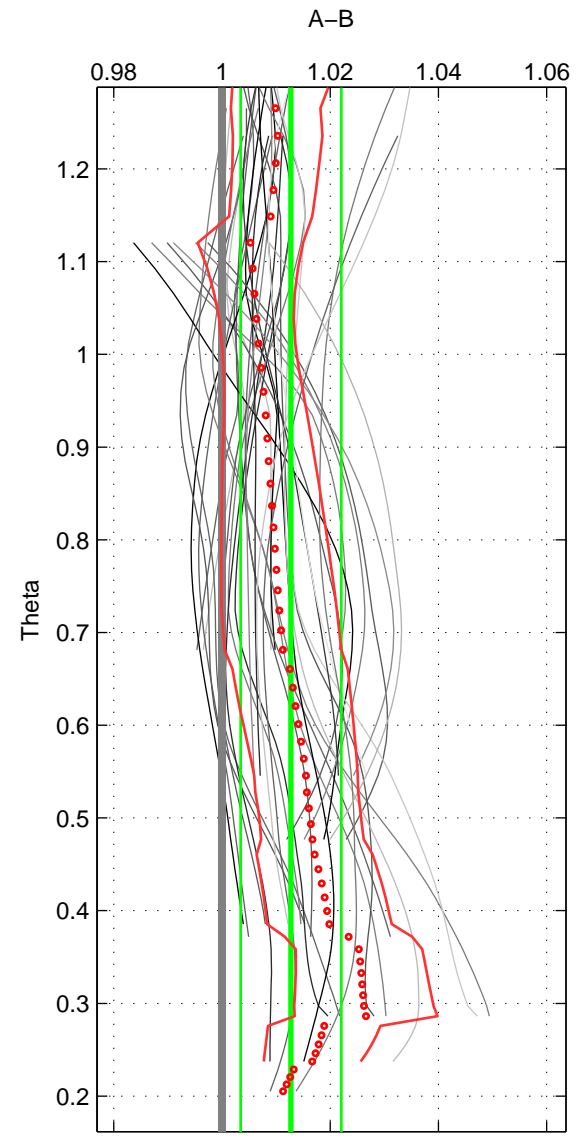

Cruise A (red). Date: Dec 1995 Cruisename: 464-29HE19951203
 Cruise B (blue). Date: Jan 1996 Cruisename: 465-29HE19960117

*** "Favourite" values are means of spaces 1 2.

	Offset	O.StDev	Ratio	R.Stdev	Rating
SIGMA:	0.022	0.016	1.010	0.007	4
THETA:	0.028	0.020	1.013	0.009	4
DEPTH:	0.025	0.023	1.011	0.010	3
FAV.:	0.025	0.018	1.011	0.008	4

Profiles of A: 7
 Profiles of B: 5
 Diff profs: 23
 WMoffset (A-B): 0.022013
 WMoffset stdev: 0.016434
 WMratio (A/B): 1.0099
 WMratio stdev: 0.0073485

Quality (1-5): 4

Profiles of A: 7
 Profiles of B: 5
 Diff profs: 34
 WMoffset (A-B): 0.028374
 WMoffset stdev: 0.020488
 WMratio (A/B): 1.0127
 WMratio stdev: 0.0092988

Quality (1-5): 4

Profiles of A: 7
 Profiles of B: 5
 Diff profs: 21
 WMoffset (A-B): 0.025107
 WMoffset stdev: 0.023086
 WMratio (A/B): 1.0112
 WMratio stdev: 0.010292

Quality (1-5): 3