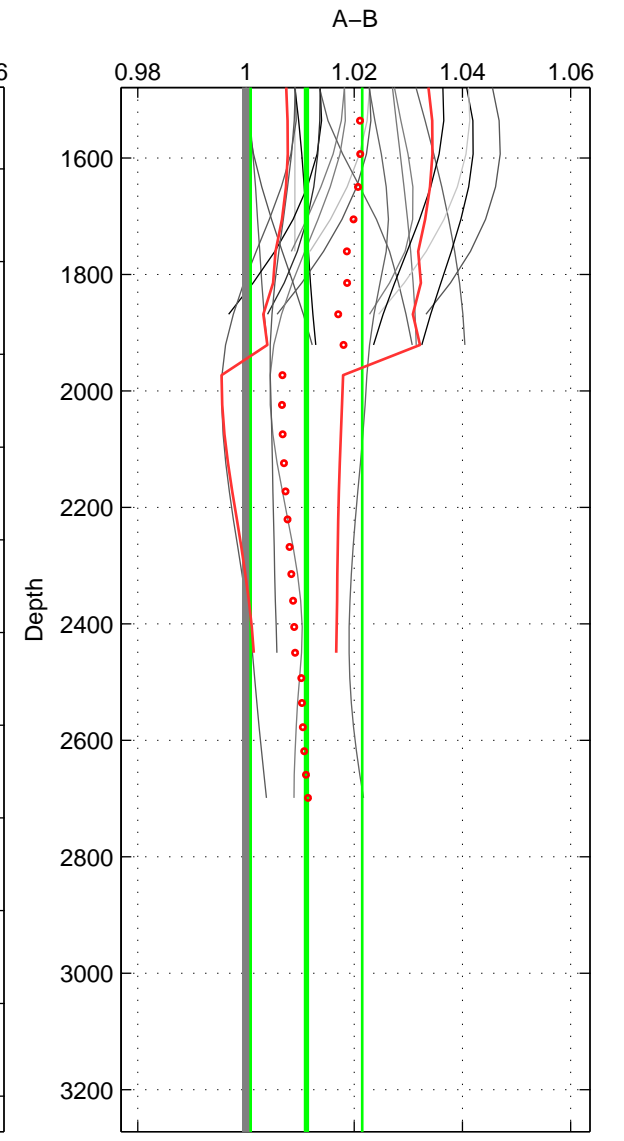

Cruise A (red). Date: Dec 1995 Cruisename: 464-29HE19951203
 Cruise B (blue). Date: Jan 1996 Cruisename: 465-29HE19960117

*** "Favourite" values are means of spaces 1 2.

	Offset	O.StDev	Ratio	R.Stdev	Rating
SIGMA:	0.022	0.016	1.010	0.007	4
THETA:	0.028	0.020	1.013	0.009	4
DEPTH:	0.025	0.023	1.011	0.010	3
FAV.:	0.025	0.018	1.011	0.008	4

Profiles of A: 7
 Profiles of B: 5
 Diff profs: 23
 WMoffset (A-B): 0.022013
 WMoffset stdev: 0.016434
 WMratio (A/B): 1.0099
 WMratio stdev: 0.0073485

Quality (1-5): 4

Profiles of A: 7
 Profiles of B: 5
 Diff profs: 34
 WMoffset (A-B): 0.028374
 WMoffset stdev: 0.020488
 WMratio (A/B): 1.0127
 WMratio stdev: 0.0092988

Quality (1-5): 4

Profiles of A: 7
 Profiles of B: 5
 Diff profs: 21
 WMoffset (A-B): 0.025107
 WMoffset stdev: 0.023086
 WMratio (A/B): 1.0112
 WMratio stdev: 0.010292

Quality (1-5): 3