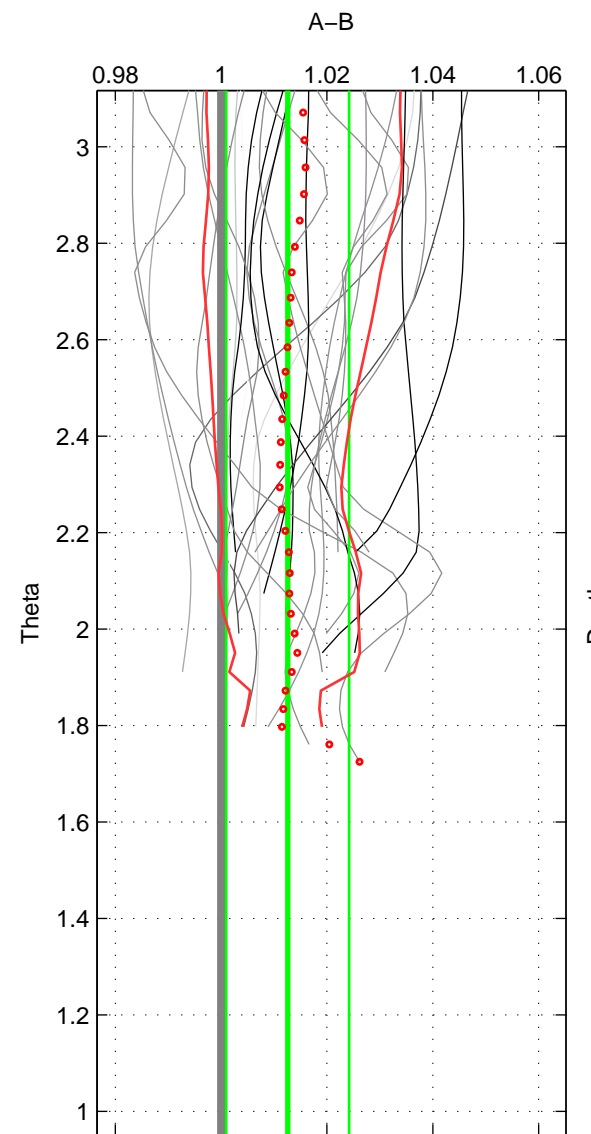

Cruise A (red). Date: Jul 2005 Cruisename: 669-49UF20050615  
 Cruise B (blue). Date: Nov 2001 Cruisename: 695-49UP20011010

\*\*\* "Favourite" values are those of space 2.

	Offset	O.StDev	Ratio	R.Stdev	Rating
SIGMA:	0.045	0.028	1.015	0.009	4
THETA:	0.036	0.034	1.013	0.012	5
DEPTH:	0.040	0.004	1.014	0.002	3
FAV.:	0.036	0.034	1.013	0.012	5

Profiles of A: 26  
 Profiles of B: 3  
 Diff profs : 9  
 WMoffset (A-B): 0.044773  
 WMoffset stdev: 0.027752  
 WMratio (A/B): 1.0153  
 WMratio stdev: 0.0094923

Quality (1-5): 4

Profiles of A: 26  
 Profiles of B: 16  
 Diff profs : 25  
 WMoffset (A-B): 0.036278  
 WMoffset stdev: 0.033562  
 WMratio (A/B): 1.0126  
 WMratio stdev: 0.011609

Quality (1-5): 5

Profiles of A: 26  
 Profiles of B: 16  
 Diff profs : 25  
 WMoffset (A-B): 0.039649  
 WMoffset stdev: 0.0041062  
 WMratio (A/B): 1.0139  
 WMratio stdev: 0.0016371

Quality (1-5): 3

Please note that statistics are bad.