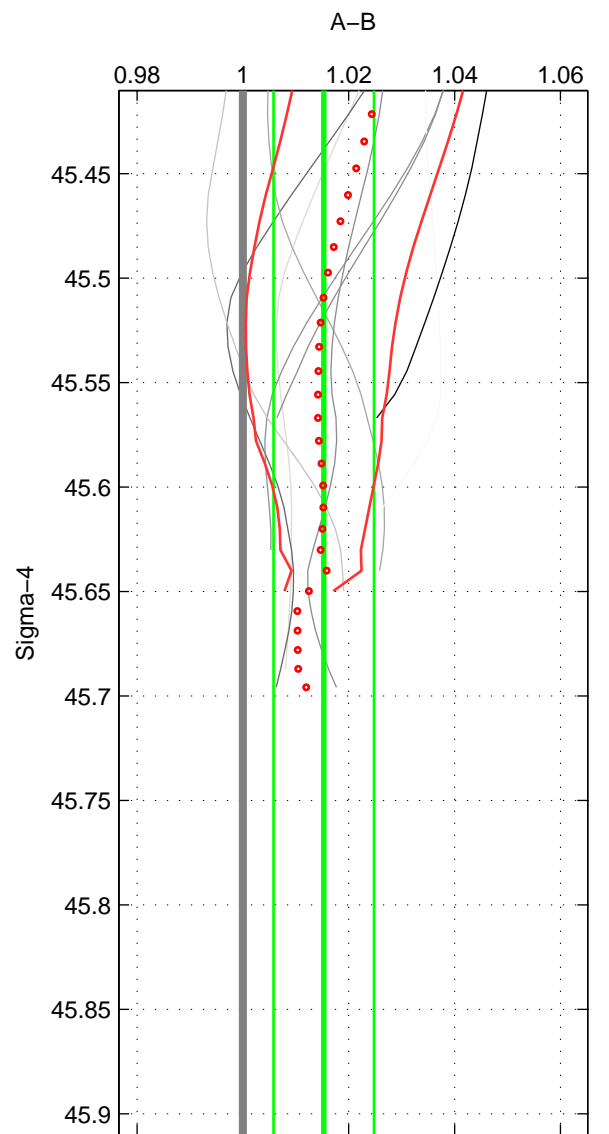

Cruise A (red). Date: Jul 2005 Cruisename: 669-49UF20050615  
 Cruise B (blue). Date: Nov 2001 Cruisename: 695-49UP20011010

\*\*\* "Favourite" values are those of space 2.

	Offset	O.StDev	Ratio	R.Stdev	Rating
SIGMA:	0.045	0.028	1.015	0.009	4
THETA:	0.036	0.034	1.013	0.012	5
DEPTH:	0.040	0.004	1.014	0.002	3
FAV.:	0.036	0.034	1.013	0.012	5

Profiles of A: 26  
 Profiles of B: 3  
 Diff profs : 9  
 WMoffset (A-B): 0.044773  
 WMoffset stdev: 0.027752  
 WMratio (A/B): 1.0153  
 WMratio stdev: 0.0094923

Quality (1-5): 4

Profiles of A: 26  
 Profiles of B: 16  
 Diff profs : 25  
 WMoffset (A-B): 0.036278  
 WMoffset stdev: 0.033562  
 WMratio (A/B): 1.0126  
 WMratio stdev: 0.011609

Quality (1-5): 5

Profiles of A: 26  
 Profiles of B: 16  
 Diff profs : 25  
 WMoffset (A-B): 0.039649  
 WMoffset stdev: 0.0041062  
 WMratio (A/B): 1.0139  
 WMratio stdev: 0.0016371

Quality (1-5): 3

Please note that statistics are bad.