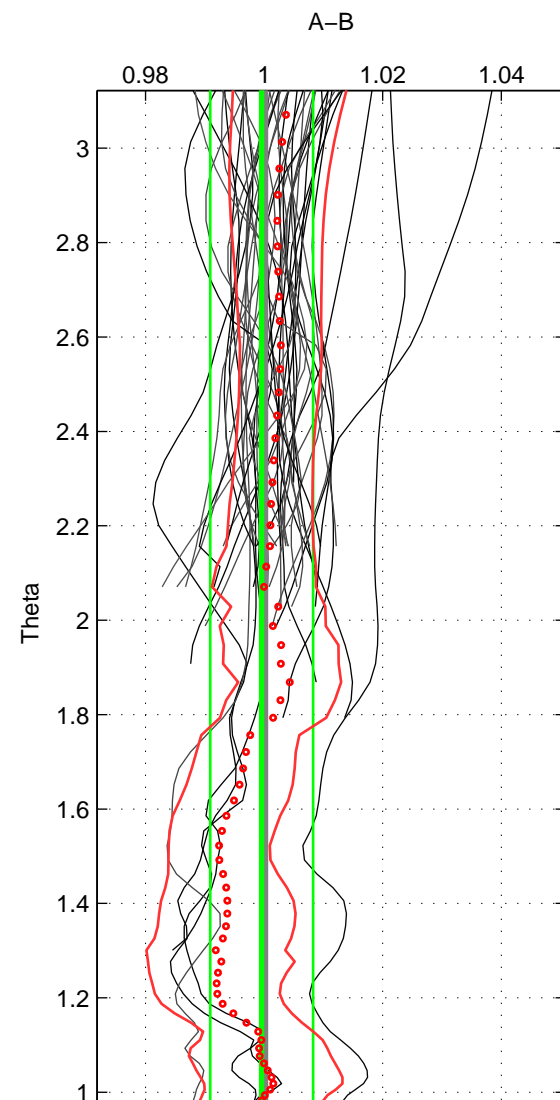

Cruise A (red). Date: Jul 2011 Cruisename: 626-49RY20110515

Cruise B (blue). Date: Nov 2001 Cruisename: 695-49UP20011010

*** "Favourite" values are those of space 2.

	Offset	O.StDev	Ratio	R.Stdev	Rating
SIGMA:	0.042	0.017	1.014	0.006	2
THETA:	-0.001	0.024	1.000	0.009	5
DEPTH:	-0.003	0.027	0.999	0.010	4
FAV.:	-0.001	0.024	1.000	0.009	5

Please note that statistics are bad.

Profiles of A: 66
 Profiles of B: 1
 Diff profs: 1
 WMoffset (A-B): 0.041569
 WMoffset stdev: 0.017168
 WMratio (A/B): 1.014
 WMratio stdev: 0.0055467

Quality (1-5): 2

Profiles of A: 66
 Profiles of B: 14
 Diff profs: 41
 WMoffset (A-B): -0.0014035
 WMoffset stdev: 0.023598
 WMratio (A/B): 0.99957
 WMratio stdev: 0.0086662

Quality (1-5): 5

Profiles of A: 66
 Profiles of B: 14
 Diff profs: 41
 WMoffset (A-B): -0.0029852
 WMoffset stdev: 0.027183
 WMratio (A/B): 0.99889
 WMratio stdev: 0.01012