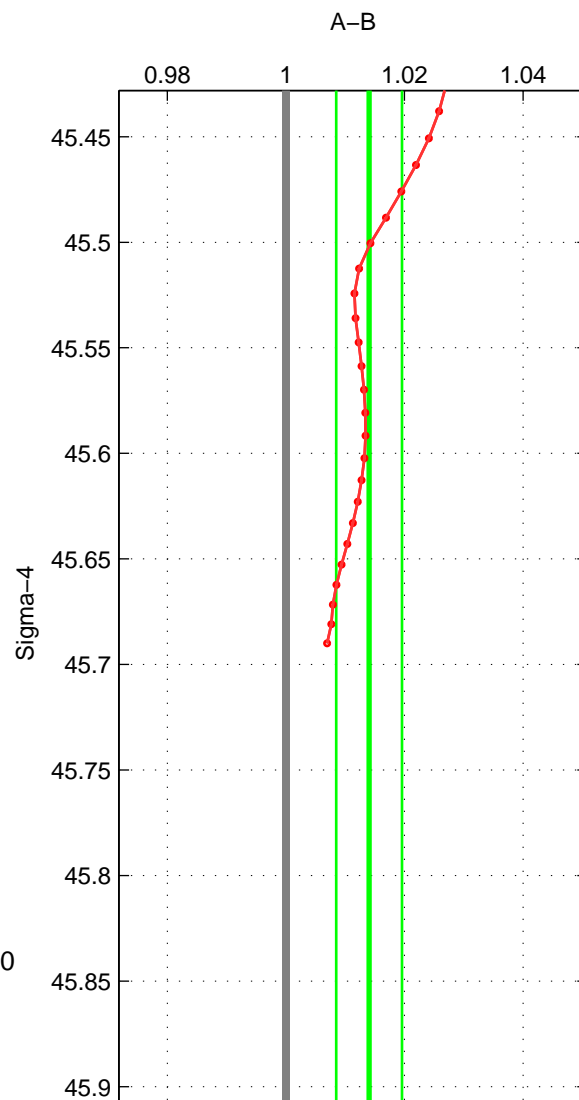

Cruise A (red). Date: Jul 2011 Cruisename: 626-49RY20110515

Cruise B (blue). Date: Nov 2001 Cruisename: 695-49UP20011010

*** "Favourite" values are those of space 2.

	Offset	O.StDev	Ratio	R.Stdev	Rating
SIGMA:	0.042	0.017	1.014	0.006	2
THETA:	-0.001	0.024	1.000	0.009	5
DEPTH:	-0.003	0.027	0.999	0.010	4
FAV.:	-0.001	0.024	1.000	0.009	5

Please note that statistics are bad.

Profiles of A: 66
 Profiles of B: 1
 Diff profs: 1
 WMoffset (A-B): 0.041569
 WMoffset stdev: 0.017168
 WMratio (A/B): 1.014
 WMratio stdev: 0.0055467

Quality (1-5): 2

Profiles of A: 66
 Profiles of B: 14
 Diff profs: 41
 WMoffset (A-B): -0.0014035
 WMoffset stdev: 0.023598
 WMratio (A/B): 0.99957
 WMratio stdev: 0.0086662

Quality (1-5): 5

Profiles of A: 66
 Profiles of B: 14
 Diff profs: 41
 WMoffset (A-B): -0.0029852
 WMoffset stdev: 0.027183
 WMratio (A/B): 0.99889
 WMratio stdev: 0.01012