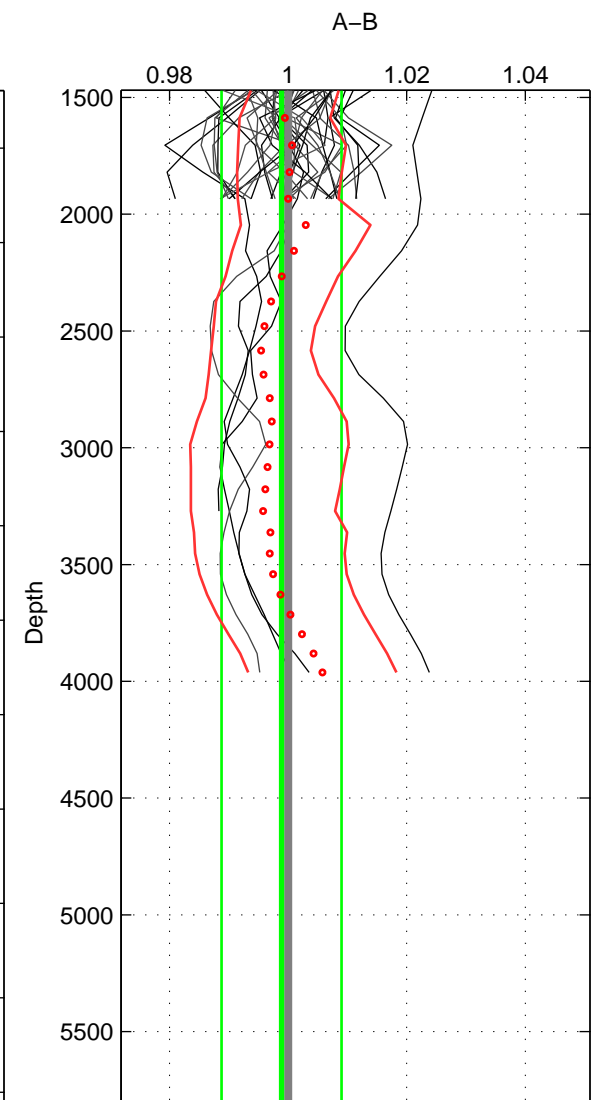

Cruise A (red). Date: Jul 2011 Cruisename: 626-49RY20110515

Cruise B (blue). Date: Nov 2001 Cruisename: 695-49UP20011010

*** "Favourite" values are those of space 2.

	Offset	O.StDev	Ratio	R.Stdev	Rating
SIGMA:	0.042	0.017	1.014	0.006	2
THETA:	-0.001	0.024	1.000	0.009	5
DEPTH:	-0.003	0.027	0.999	0.010	4
FAV.:	-0.001	0.024	1.000	0.009	5

Please note that statistics are bad.

Profiles of A: 66
 Profiles of B: 1
 Diff profs: 1
 WMoffset (A-B): 0.041569
 WMoffset stdev: 0.017168
 WMratio (A/B): 1.014
 WMratio stdev: 0.0055467

Quality (1-5): 2

Profiles of A: 66
 Profiles of B: 14
 Diff profs: 41
 WMoffset (A-B): -0.0014035
 WMoffset stdev: 0.023598
 WMratio (A/B): 0.99957
 WMratio stdev: 0.0086662

Quality (1-5): 5

Profiles of A: 66
 Profiles of B: 14
 Diff profs: 41
 WMoffset (A-B): -0.0029852
 WMoffset stdev: 0.027183
 WMratio (A/B): 0.99889
 WMratio stdev: 0.01012