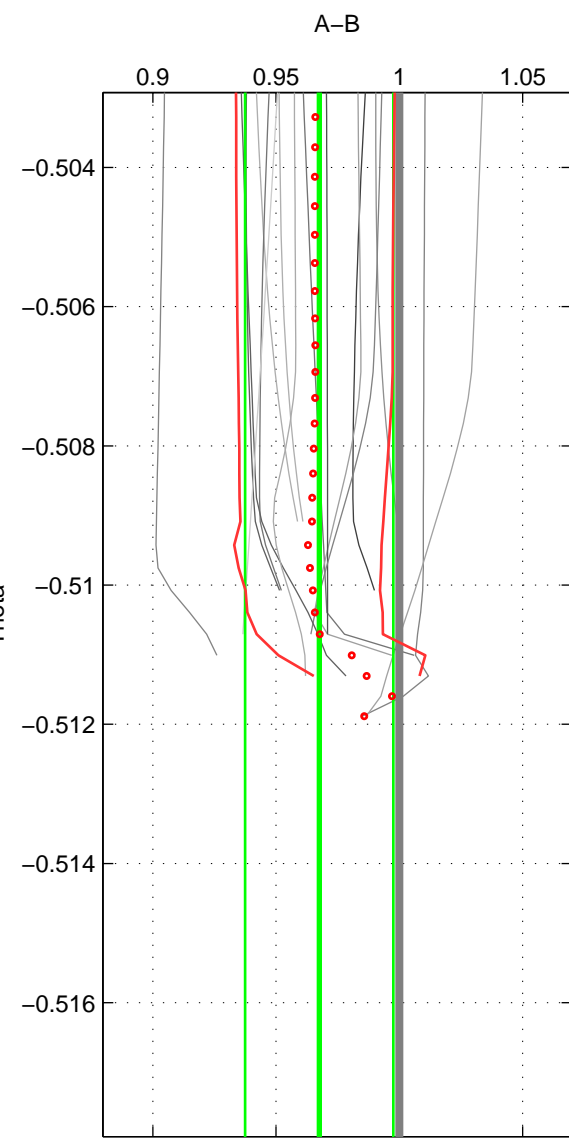

Cruise A (red). Date: Aug 2006 Cruisename: 42-18SN20060805

Cruise B (blue). Date: Aug 2004 Cruisename: 56-32H120040718

*** "Favourite" values are those of space 2.

	Offset	O.StDev	Ratio	R.Stdev	Rating
SIGMA:	-0.057	0.007	0.946	0.007	2
THETA:	-0.034	0.032	0.968	0.030	5
DEPTH:	-0.038	0.004	0.964	0.004	3
FAV.:	-0.034	0.032	0.968	0.030	5

Please note that statistics are bad.

Profiles of A: 6
 Profiles of B: 2
 Diff profs : 4
 WMoffset (A-B): -0.056908
 WMoffset stdev: 0.0070973
 WMratio (A/B): 0.94577
 WMratio stdev: 0.0068863

Quality (1-5): 2

Profiles of A: 6
 Profiles of B: 5
 Diff profs : 16
 WMoffset (A-B): -0.033942
 WMoffset stdev: 0.031546
 WMratio (A/B): 0.96751
 WMratio stdev: 0.030073

Quality (1-5): 5

Please note that statistics are bad.

Profiles of A: 6
 Profiles of B: 4
 Diff profs : 14
 WMoffset (A-B): -0.037689
 WMoffset stdev: 0.0038953
 WMratio (A/B): 0.96352
 WMratio stdev: 0.0035954

Quality (1-5): 3