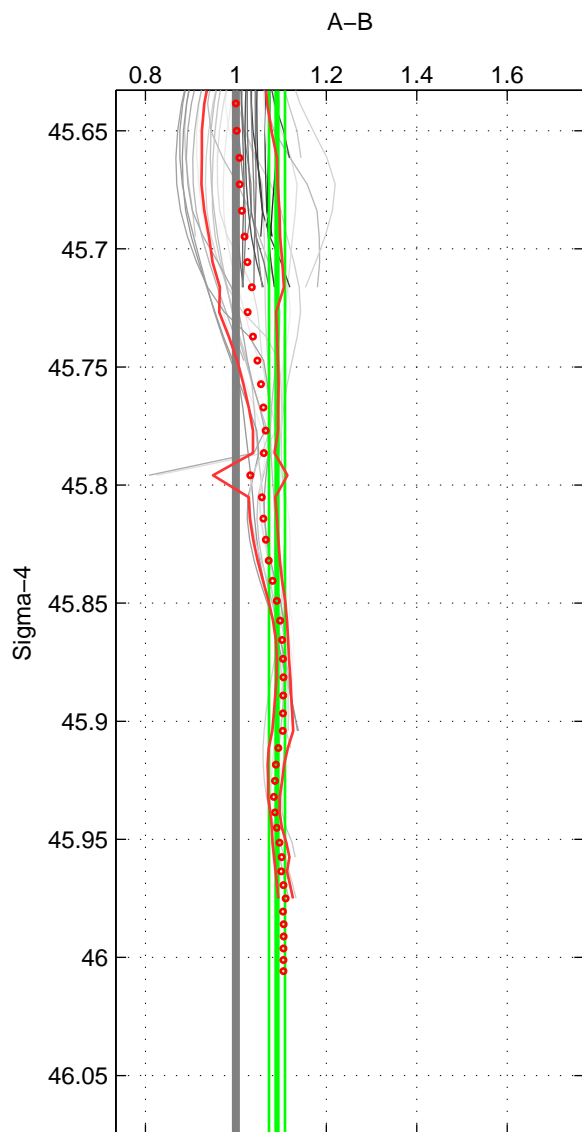

Cruise A (red). Date: Jan 1993 Cruisename: 144-06MT19921227

Cruise B (blue). Date: Apr 1995 Cruisename: 320-74JC19950320

\*\*\* "Favourite" values are means of spaces 1 2 3.

	Offset	O.StDev	Ratio	R.Stdev	Rating
SIGMA:	0.145	0.027	1.091	0.018	5
THETA:	0.154	0.031	1.088	0.018	5
DEPTH:	0.123	0.036	1.086	0.026	5
FAV.:	0.141	0.031	1.088	0.020	5

Profiles of A: 7  
 Profiles of B: 11  
 Diff profs: 40  
 WMoffset (A-B): 0.14549  
 WMoffset stdev: 0.027008  
 WMratio (A/B): 1.0907  
 WMratio stdev: 0.017573

Quality (1-5): 5

Profiles of A: 8  
 Profiles of B: 11  
 Diff profs: 47  
 WMoffset (A-B): 0.15374  
 WMoffset stdev: 0.031077  
 WMratio (A/B): 1.0883  
 WMratio stdev: 0.01795

Quality (1-5): 5

Profiles of A: 9  
 Profiles of B: 11  
 Diff profs: 54  
 WMoffset (A-B): 0.12302  
 WMoffset stdev: 0.036127  
 WMratio (A/B): 1.0856  
 WMratio stdev: 0.025707

Quality (1-5): 5