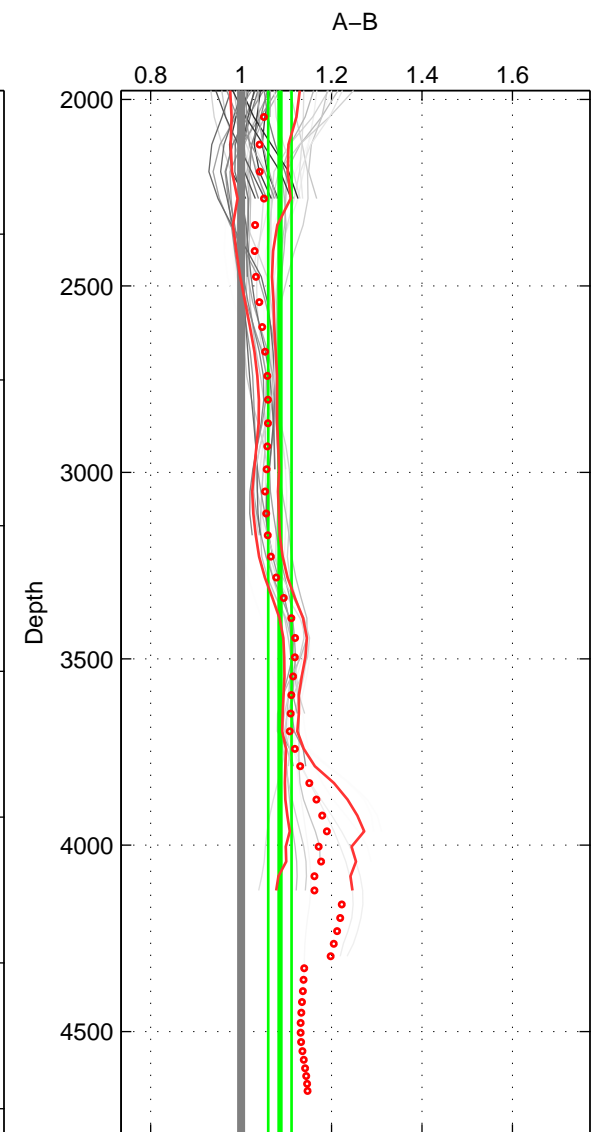

Cruise A (red). Date: Jan 1993 Cruisename: 144-06MT19921227

Cruise B (blue). Date: Apr 1995 Cruisename: 320-74JC19950320

\*\*\* "Favourite" values are means of spaces 1 2 3.

	Offset	O.StDev	Ratio	R.Stdev	Rating
SIGMA:	0.145	0.027	1.091	0.018	5
THETA:	0.154	0.031	1.088	0.018	5
DEPTH:	0.123	0.036	1.086	0.026	5
FAV.:	0.141	0.031	1.088	0.020	5

Profiles of A: 7  
 Profiles of B: 11  
 Diff profs: 40  
 WMoffset (A-B): 0.14549  
 WMoffset stdev: 0.027008  
 WMratio (A/B): 1.0907  
 WMratio stdev: 0.017573

Quality (1-5): 5

Profiles of A: 8  
 Profiles of B: 11  
 Diff profs: 47  
 WMoffset (A-B): 0.15374  
 WMoffset stdev: 0.031077  
 WMratio (A/B): 1.0883  
 WMratio stdev: 0.01795

Quality (1-5): 5

Profiles of A: 9  
 Profiles of B: 11  
 Diff profs: 54  
 WMoffset (A-B): 0.12302  
 WMoffset stdev: 0.036127  
 WMratio (A/B): 1.0856  
 WMratio stdev: 0.025707

Quality (1-5): 5