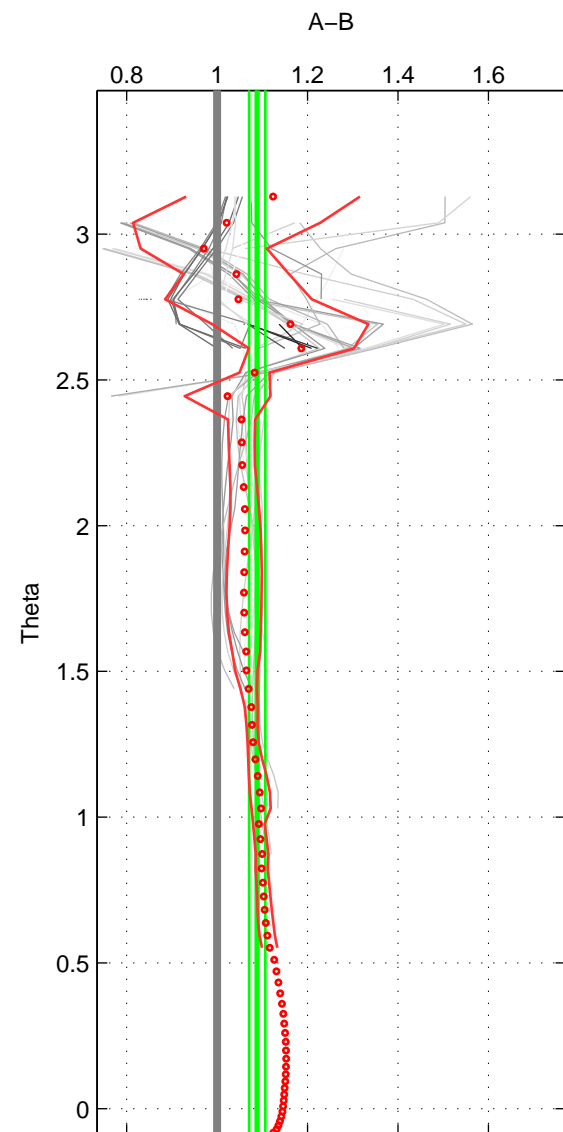

Cruise A (red). Date: Jan 1993 Cruisename: 144-06MT19921227

Cruise B (blue). Date: Apr 1995 Cruisename: 320-74JC19950320

\*\*\* "Favourite" values are means of spaces 1 2 3.

	Offset	O.StDev	Ratio	R.Stdev	Rating
SIGMA:	0.145	0.027	1.091	0.018	5
THETA:	0.154	0.031	1.088	0.018	5
DEPTH:	0.123	0.036	1.086	0.026	5
FAV.:	0.141	0.031	1.088	0.020	5

Profiles of A: 7  
 Profiles of B: 11  
 Diff profs: 40  
 WMoffset (A-B): 0.14549  
 WMoffset stdev: 0.027008  
 WMratio (A/B): 1.0907  
 WMratio stdev: 0.017573

Quality (1-5): 5

Profiles of A: 8  
 Profiles of B: 11  
 Diff profs: 47  
 WMoffset (A-B): 0.15374  
 WMoffset stdev: 0.031077  
 WMratio (A/B): 1.0883  
 WMratio stdev: 0.01795

Quality (1-5): 5

Profiles of A: 9  
 Profiles of B: 11  
 Diff profs: 54  
 WMoffset (A-B): 0.12302  
 WMoffset stdev: 0.036127  
 WMratio (A/B): 1.0856  
 WMratio stdev: 0.025707

Quality (1-5): 5