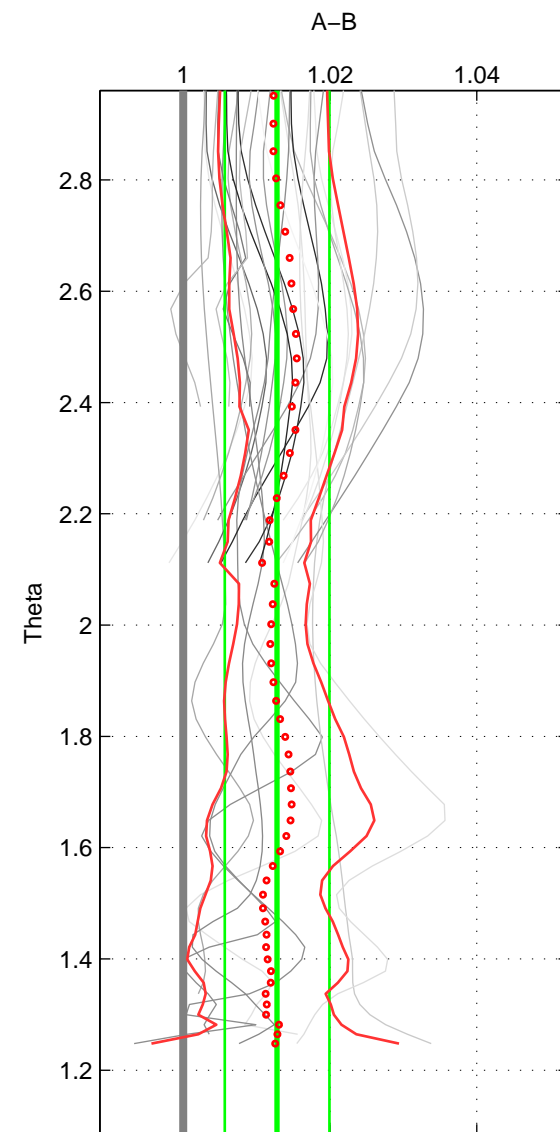

Cruise A (red). Date: Mar 1989 Cruisename: 507-32MW19890206

Cruise B (blue). Date: Feb 2006 Cruisename: 670-49UF20060118

\*\*\* "Favourite" values are those of space 2.

	Offset	O.StDev	Ratio	R.Stdev	Rating
SIGMA:	0.036	0.019	1.013	0.007	4
THETA:	0.034	0.019	1.013	0.007	5
DEPTH:	0.033	0.005	1.012	0.002	3
FAV.:	0.034	0.019	1.013	0.007	5

Profiles of A: 13  
 Profiles of B: 3  
 Diff profs : 26  
 WMoffset (A-B): 0.035525  
 WMoffset stdev: 0.018861  
 WMratio (A/B): 1.013  
 WMratio stdev: 0.006934

Quality (1-5): 4

Profiles of A: 13  
 Profiles of B: 3  
 Diff profs : 26  
 WMoffset (A-B): 0.03406  
 WMoffset stdev: 0.01906  
 WMratio (A/B): 1.0128  
 WMratio stdev: 0.0071254

Quality (1-5): 5

Profiles of A: 13  
 Profiles of B: 3  
 Diff profs : 26  
 WMoffset (A-B): 0.032828  
 WMoffset stdev: 0.0049912  
 WMratio (A/B): 1.012  
 WMratio stdev: 0.0017926

Quality (1-5): 3

Please note that statistics are bad.