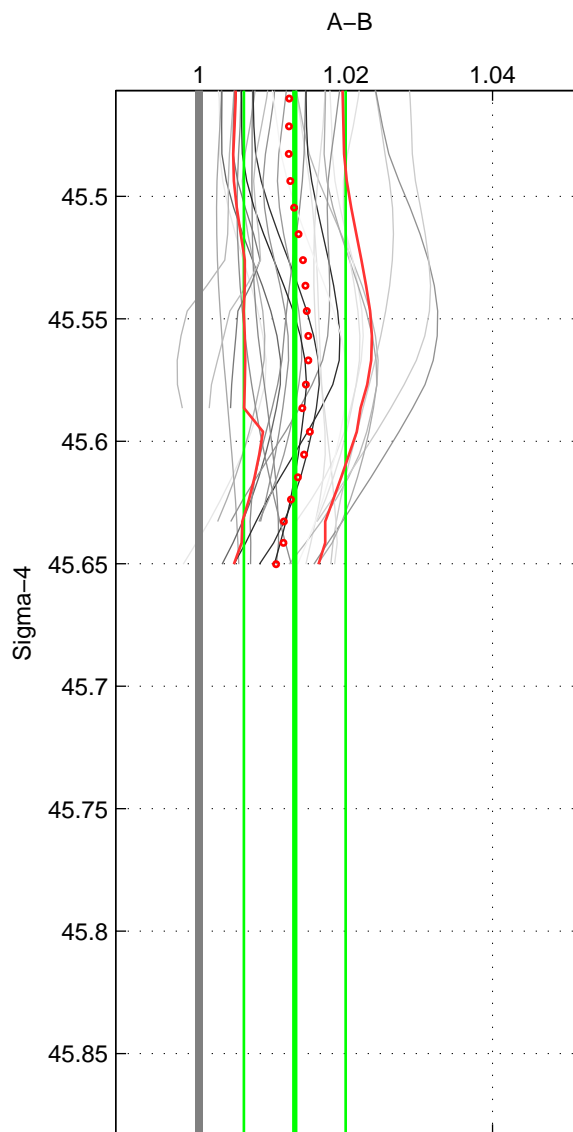

Cruise A (red). Date: Mar 1989 Cruisename: 507-32MW19890206

Cruise B (blue). Date: Feb 2006 Cruisename: 670-49UF20060118

\*\*\* "Favourite" values are those of space 2.

	Offset	O.StDev	Ratio	R.Stdev	Rating
SIGMA:	0.036	0.019	1.013	0.007	4
THETA:	0.034	0.019	1.013	0.007	5
DEPTH:	0.033	0.005	1.012	0.002	3
FAV.:	0.034	0.019	1.013	0.007	5

Profiles of A: 13  
 Profiles of B: 3  
 Diff profs : 26  
 WMoffset (A-B): 0.035525  
 WMoffset stdev: 0.018861  
 WMratio (A/B): 1.013  
 WMratio stdev: 0.006934

Quality (1-5): 4

Profiles of A: 13  
 Profiles of B: 3  
 Diff profs : 26  
 WMoffset (A-B): 0.03406  
 WMoffset stdev: 0.01906  
 WMratio (A/B): 1.0128  
 WMratio stdev: 0.0071254

Quality (1-5): 5

Profiles of A: 13  
 Profiles of B: 3  
 Diff profs : 26  
 WMoffset (A-B): 0.032828  
 WMoffset stdev: 0.0049912  
 WMratio (A/B): 1.012  
 WMratio stdev: 0.0017926

Quality (1-5): 3

Please note that statistics are bad.