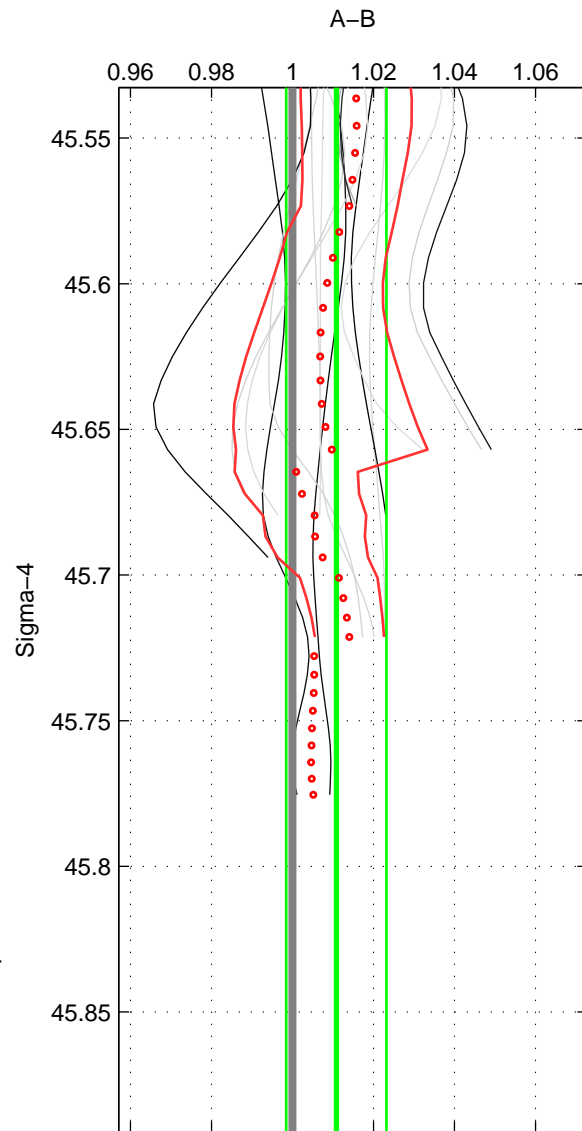

Cruise A (red). Date: Jun 1998 Cruisename: 565-49HO19980601
 Cruise B (blue). Date: Jun 2001 Cruisename: 591-49NZ20010604

*** "Favourite" values are means of spaces 1 2.

	Offset	O.StDev	Ratio	R.Stdev	Rating
SIGMA:	0.032	0.036	1.011	0.012	4
THETA:	0.034	0.036	1.012	0.012	4
DEPTH:	0.041	0.013	1.014	0.005	3
FAV. :	0.033	0.036	1.011	0.012	4

Profiles of A: 5
 Profiles of B: 8
 Diff profs : 16
 WMoffset (A-B): 0.03197
 WMoffset stdev: 0.03648
 WMratio (A/B): 1.0108
 WMratio stdev: 0.01238

Quality (1-5): 4

Profiles of A: 5
 Profiles of B: 8
 Diff profs : 16
 WMoffset (A-B): 0.034356
 WMoffset stdev: 0.035919
 WMratio (A/B): 1.0116
 WMratio stdev: 0.012218

Quality (1-5): 4

Profiles of A: 5
 Profiles of B: 8
 Diff profs : 16
 WMoffset (A-B): 0.040784
 WMoffset stdev: 0.013201
 WMratio (A/B): 1.0142
 WMratio stdev: 0.004691

Quality (1-5): 3

Please note that statistics are bad.