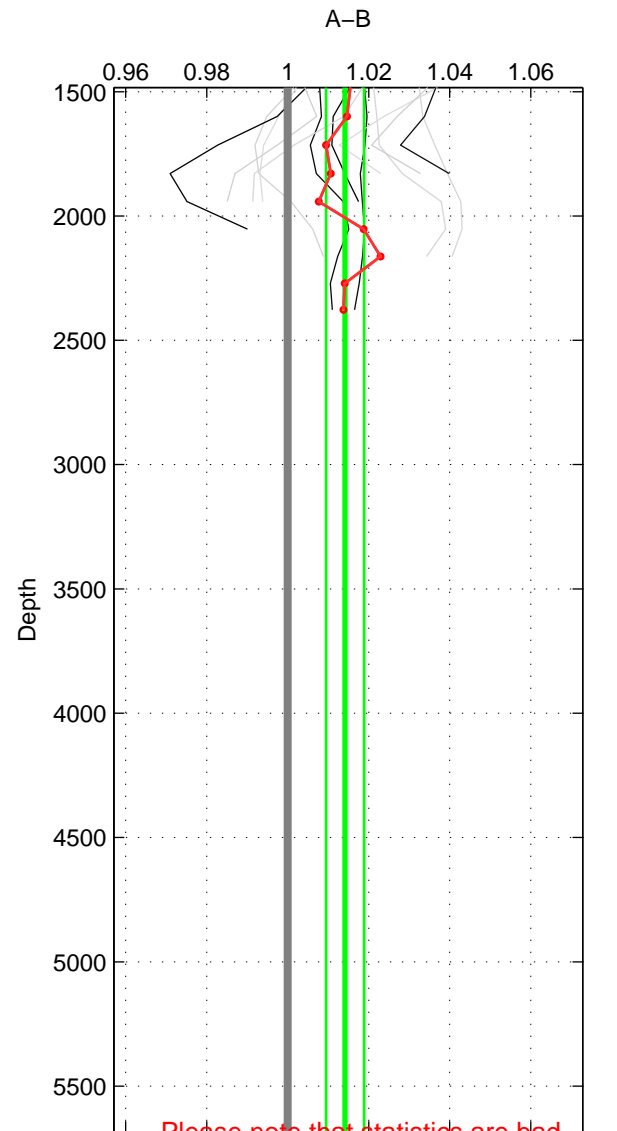

Cruise A (red). Date: Jun 1998 Cruisename: 565-49HO19980601
 Cruise B (blue). Date: Jun 2001 Cruisename: 591-49NZ20010604

*** "Favourite" values are means of spaces 1 2.

	Offset	O.StDev	Ratio	R.Stdev	Rating
SIGMA:	0.032	0.036	1.011	0.012	4
THETA:	0.034	0.036	1.012	0.012	4
DEPTH:	0.041	0.013	1.014	0.005	3
FAV. :	0.033	0.036	1.011	0.012	4

Profiles of A: 5
 Profiles of B: 8
 Diff profs : 16
 WMoffset (A-B): 0.03197
 WMoffset stdev: 0.03648
 WMratio (A/B): 1.0108
 WMratio stdev: 0.01238

Quality (1-5): 4

Profiles of A: 5
 Profiles of B: 8
 Diff profs : 16
 WMoffset (A-B): 0.034356
 WMoffset stdev: 0.035919
 WMratio (A/B): 1.0116
 WMratio stdev: 0.012218

Quality (1-5): 4

Profiles of A: 5
 Profiles of B: 8
 Diff profs : 16
 WMoffset (A-B): 0.040784
 WMoffset stdev: 0.013201
 WMratio (A/B): 1.0142
 WMratio stdev: 0.004691

Quality (1-5): 3

Please note that statistics are bad.