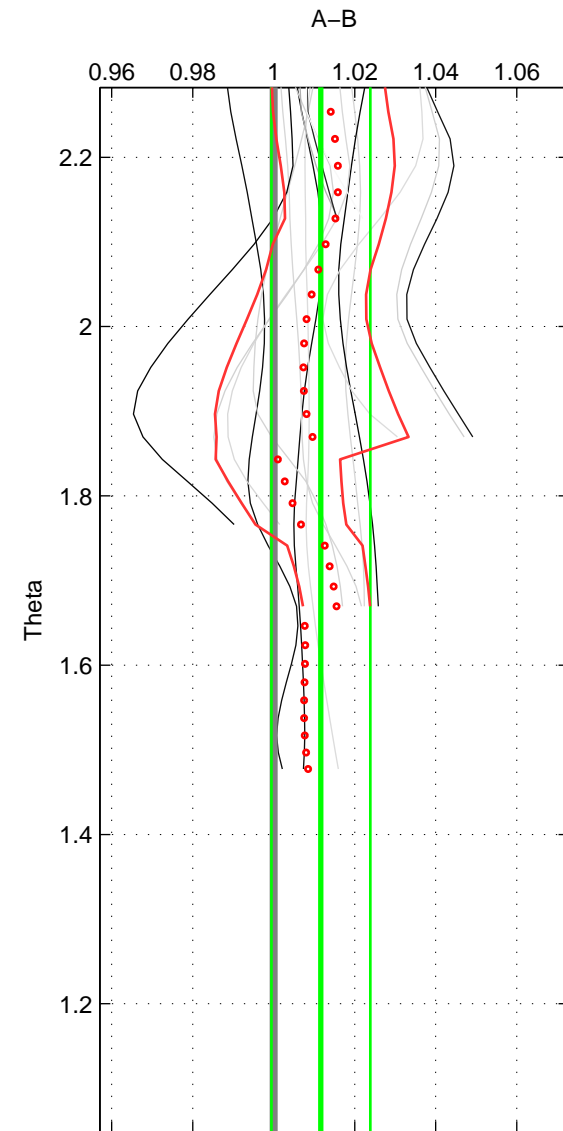

Cruise A (red). Date: Jun 1998 Cruisename: 565-49HO19980601
 Cruise B (blue). Date: Jun 2001 Cruisename: 591-49NZ20010604

*** "Favourite" values are means of spaces 1 2.

	Offset	O.StDev	Ratio	R.Stdev	Rating
SIGMA:	0.032	0.036	1.011	0.012	4
THETA:	0.034	0.036	1.012	0.012	4
DEPTH:	0.041	0.013	1.014	0.005	3
FAV. :	0.033	0.036	1.011	0.012	4

Profiles of A: 5
 Profiles of B: 8
 Diff profs : 16
 WMoffset (A-B): 0.03197
 WMoffset stdev: 0.03648
 WMratio (A/B): 1.0108
 WMratio stdev: 0.01238

Quality (1-5): 4

Profiles of A: 5
 Profiles of B: 8
 Diff profs : 16
 WMoffset (A-B): 0.034356
 WMoffset stdev: 0.035919
 WMratio (A/B): 1.0116
 WMratio stdev: 0.012218

Quality (1-5): 4

Profiles of A: 5
 Profiles of B: 8
 Diff profs : 16
 WMoffset (A-B): 0.040784
 WMoffset stdev: 0.013201
 WMratio (A/B): 1.0142
 WMratio stdev: 0.004691

Quality (1-5): 3

Please note that statistics are bad.