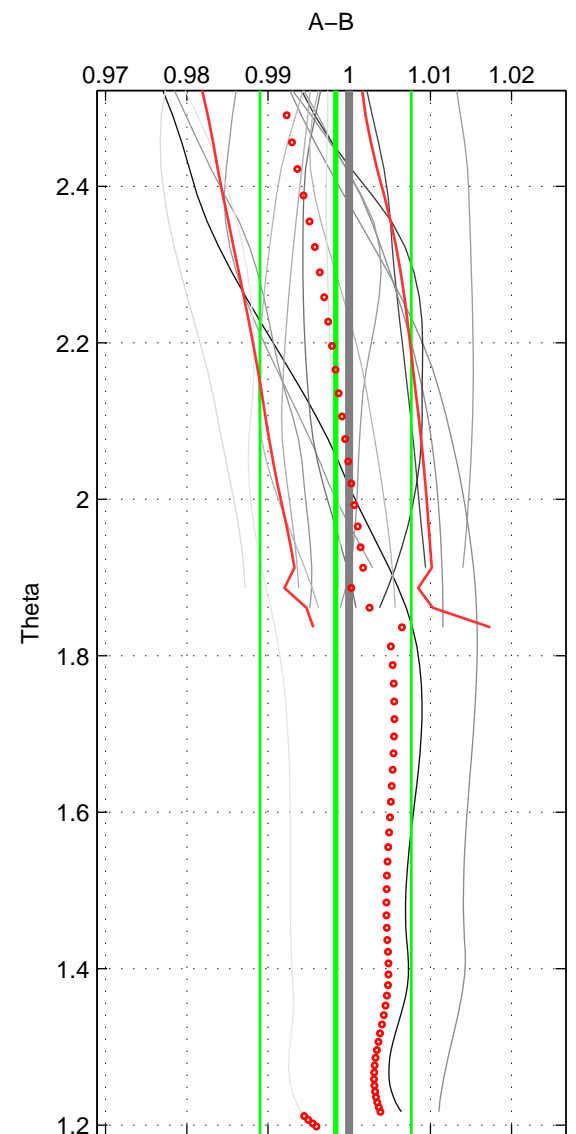

Cruise A (red). Date: Feb 2003 Cruisename: 660-49UF20030225

Cruise B (blue). Date: Apr 2007 Cruisename: 674-49UF20070424

*** "Favourite" values are means of spaces 1 2.

	Offset	O.StDev	Ratio	R.Stdev	Rating
SIGMA:	-0.007	0.018	0.998	0.006	4
THETA:	-0.005	0.026	0.998	0.009	4
DEPTH:	-0.008	0.006	0.997	0.002	3
FAV. :	-0.006	0.022	0.998	0.008	4

Profiles of A: 6
 Profiles of B: 7
 Diff profs : 16
 WMoffset (A-B): -0.0066991
 WMoffset stdev: 0.01767
 WMratio (A/B): 0.99757
 WMratio stdev: 0.0063757

Quality (1-5): 4

Profiles of A: 6
 Profiles of B: 7
 Diff profs : 16
 WMoffset (A-B): -0.0045919
 WMoffset stdev: 0.0262
 WMratio (A/B): 0.99835
 WMratio stdev: 0.0093233

Quality (1-5): 4

Profiles of A: 6
 Profiles of B: 7
 Diff profs : 16
 WMoffset (A-B): -0.0076186
 WMoffset stdev: 0.0059665
 WMratio (A/B): 0.9971
 WMratio stdev: 0.0021705

Quality (1-5): 3

Please note that statistics are bad.