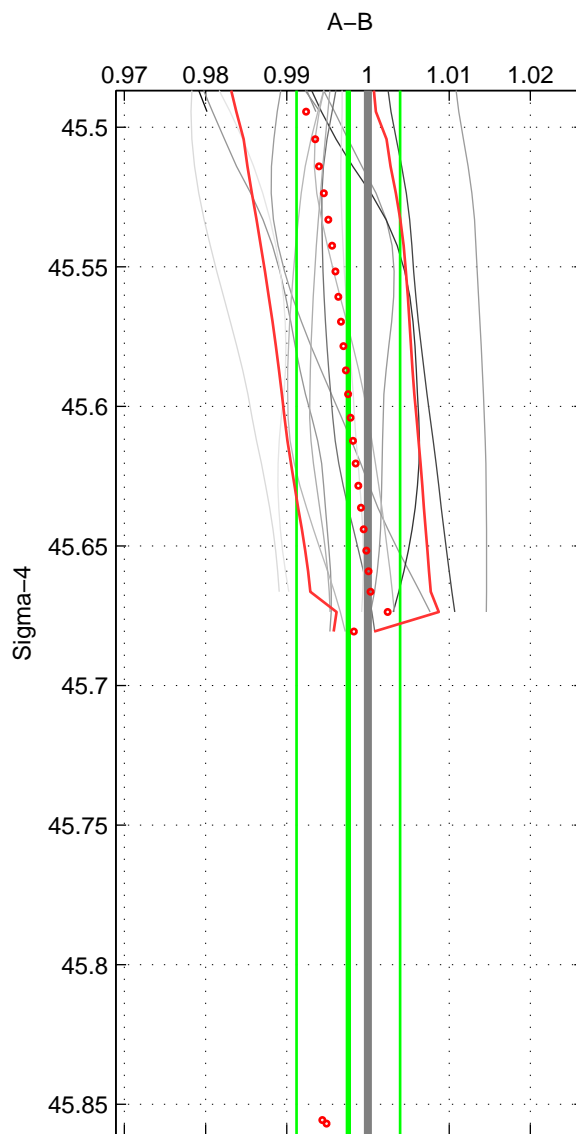

Cruise A (red). Date: Feb 2003 Cruisename: 660-49UF20030225

Cruise B (blue). Date: Apr 2007 Cruisename: 674-49UF20070424

*** "Favourite" values are means of spaces 1 2.

	Offset	O.StDev	Ratio	R.Stdev	Rating
SIGMA:	-0.007	0.018	0.998	0.006	4
THETA:	-0.005	0.026	0.998	0.009	4
DEPTH:	-0.008	0.006	0.997	0.002	3
FAV. :	-0.006	0.022	0.998	0.008	4

Profiles of A: 6
 Profiles of B: 7
 Diff profs : 16
 WMoffset (A-B): -0.0066991
 WMoffset stdev: 0.01767
 WMratio (A/B): 0.99757
 WMratio stdev: 0.0063757

Quality (1-5): 4

Profiles of A: 6
 Profiles of B: 7
 Diff profs : 16
 WMoffset (A-B): -0.0045919
 WMoffset stdev: 0.0262
 WMratio (A/B): 0.99835
 WMratio stdev: 0.0093233

Quality (1-5): 4

Profiles of A: 6
 Profiles of B: 7
 Diff profs : 16
 WMoffset (A-B): -0.0076186
 WMoffset stdev: 0.0059665
 WMratio (A/B): 0.9971
 WMratio stdev: 0.0021705

Quality (1-5): 3

Please note that statistics are bad.