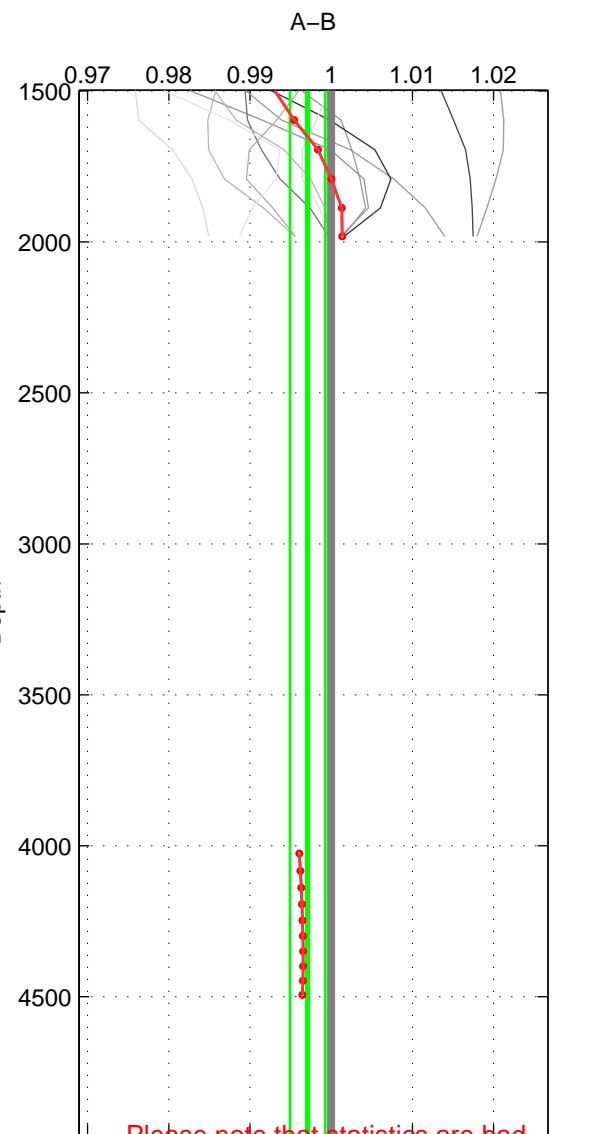

Cruise A (red). Date: Feb 2003 Cruisename: 660-49UF20030225

Cruise B (blue). Date: Apr 2007 Cruisename: 674-49UF20070424

*** "Favourite" values are means of spaces 1 2.

	Offset	O.StDev	Ratio	R.Stdev	Rating
SIGMA:	-0.007	0.018	0.998	0.006	4
THETA:	-0.005	0.026	0.998	0.009	4
DEPTH:	-0.008	0.006	0.997	0.002	3
FAV. :	-0.006	0.022	0.998	0.008	4

Profiles of A: 6
 Profiles of B: 7
 Diff profs : 16
 WMoffset (A-B): -0.0066991
 WMoffset stdev: 0.01767
 WMratio (A/B): 0.99757
 WMratio stdev: 0.0063757

Quality (1-5): 4

Profiles of A: 6
 Profiles of B: 7
 Diff profs : 16
 WMoffset (A-B): -0.0045919
 WMoffset stdev: 0.0262
 WMratio (A/B): 0.99835
 WMratio stdev: 0.0093233

Quality (1-5): 4

Profiles of A: 6
 Profiles of B: 7
 Diff profs : 16
 WMoffset (A-B): -0.0076186
 WMoffset stdev: 0.0059665
 WMratio (A/B): 0.9971
 WMratio stdev: 0.0021705

Quality (1-5): 3

Please note that statistics are bad.