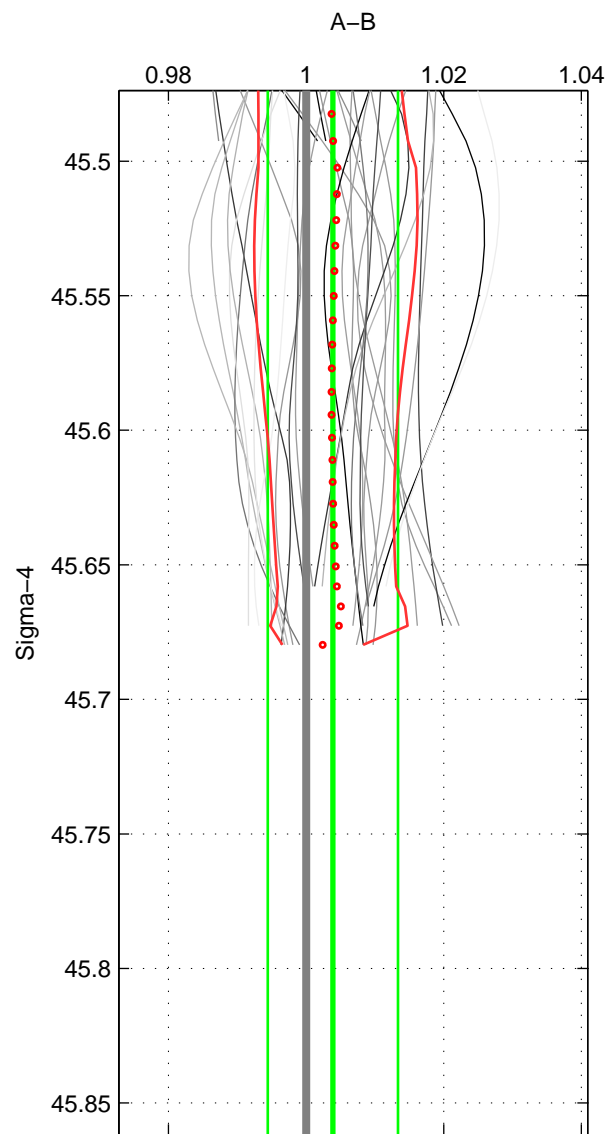

Cruise A (red). Date: Feb 2003 Cruisename: 660-49UF20030225  
 Cruise B (blue). Date: Feb 2006 Cruisename: 670-49UF20060118

\*\*\* "Favourite" values are those of space 1.

	Offset	O.StDev	Ratio	R.Stdev	Rating
SIGMA:	0.011	0.026	1.004	0.009	5
THETA:	0.014	0.028	1.005	0.010	4
DEPTH:	0.016	0.002	1.006	0.001	3
FAV.:	0.011	0.026	1.004	0.009	5

Profiles of A: 9  
 Profiles of B: 12  
 Diff profs: 31  
 WMoffset (A-B): 0.010621  
 WMoffset stdev: 0.026272  
 WMratio (A/B): 1.0039  
 WMratio stdev: 0.0094759

Quality (1-5): 5

Profiles of A: 9  
 Profiles of B: 12  
 Diff profs: 31  
 WMoffset (A-B): 0.013513  
 WMoffset stdev: 0.028235  
 WMratio (A/B): 1.0049  
 WMratio stdev: 0.01018

Quality (1-5): 4

Profiles of A: 9  
 Profiles of B: 12  
 Diff profs: 31  
 WMoffset (A-B): 0.015888  
 WMoffset stdev: 0.0016675  
 WMratio (A/B): 1.0058  
 WMratio stdev: 0.00067206

Quality (1-5): 3

Please note that statistics are bad.