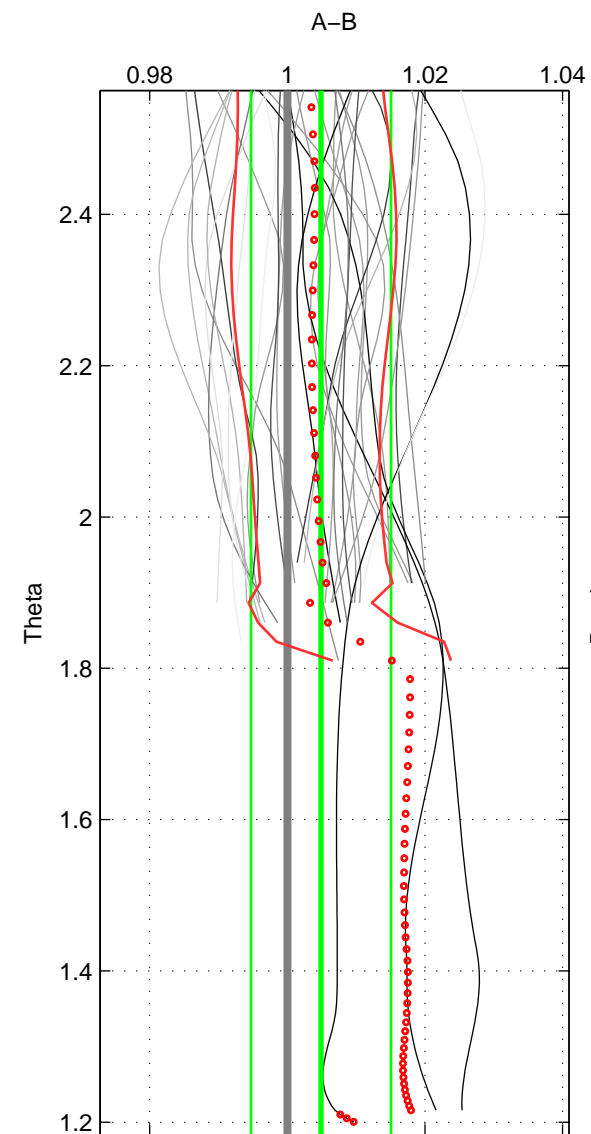

Cruise A (red). Date: Feb 2003 Cruisename: 660-49UF20030225  
 Cruise B (blue). Date: Feb 2006 Cruisename: 670-49UF20060118

\*\*\* "Favourite" values are those of space 1.

	Offset	O.StDev	Ratio	R.Stdev	Rating
SIGMA:	0.011	0.026	1.004	0.009	5
THETA:	0.014	0.028	1.005	0.010	4
DEPTH:	0.016	0.002	1.006	0.001	3
FAV.:	0.011	0.026	1.004	0.009	5

Profiles of A: 9  
 Profiles of B: 12  
 Diff profs: 31  
 WMoffset (A-B): 0.010621  
 WMoffset stdev: 0.026272  
 WMratio (A/B): 1.0039  
 WMratio stdev: 0.0094759

Quality (1-5): 5

Profiles of A: 9  
 Profiles of B: 12  
 Diff profs: 31  
 WMoffset (A-B): 0.013513  
 WMoffset stdev: 0.028235  
 WMratio (A/B): 1.0049  
 WMratio stdev: 0.01018

Quality (1-5): 4

Profiles of A: 9  
 Profiles of B: 12  
 Diff profs: 31  
 WMoffset (A-B): 0.015888  
 WMoffset stdev: 0.0016675  
 WMratio (A/B): 1.0058  
 WMratio stdev: 0.00067206

Quality (1-5): 3

Please note that statistics are bad.