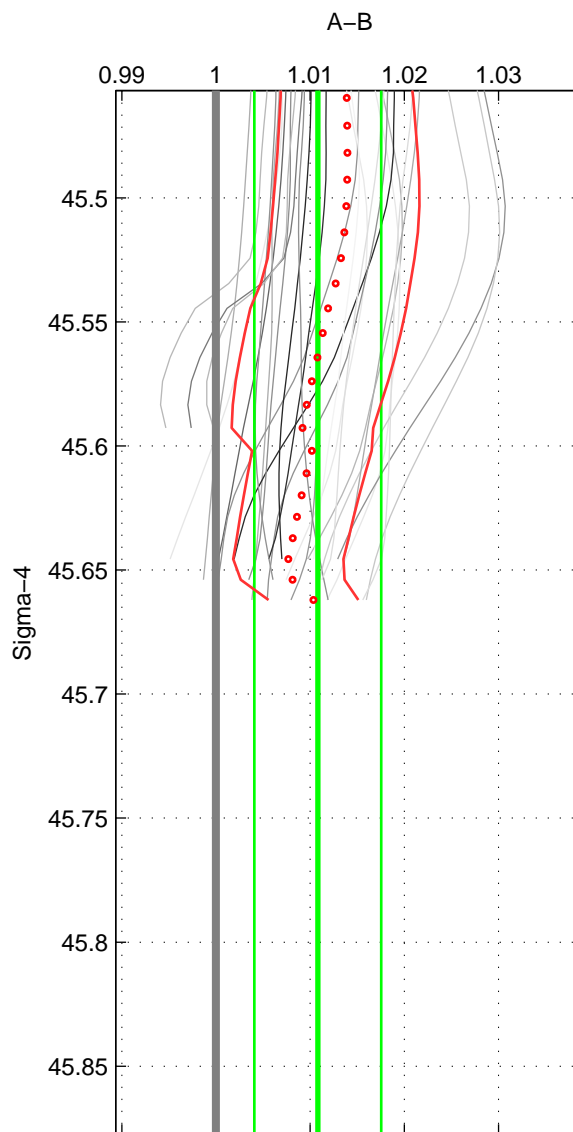

Cruise A (red). Date: Mar 1989 Cruisename: 507-32MW19890206

Cruise B (blue). Date: Apr 2007 Cruisename: 674-49UF20070424

*** "Favourite" values are means of spaces 1 2.

	Offset	O.StDev	Ratio	R.Stdev	Rating
SIGMA:	0.029	0.018	1.011	0.007	4
THETA:	0.030	0.018	1.011	0.007	4
DEPTH:	0.025	0.009	1.009	0.003	3
FAV.:	0.030	0.018	1.011	0.007	4

Profiles of A: 10
 Profiles of B: 3
 Diff profs : 26
 WMoffset (A-B): 0.029431
 WMoffset stdev: 0.018356
 WMratio (A/B): 1.0108
 WMratio stdev: 0.0067431

Quality (1-5): 4

Profiles of A: 10
 Profiles of B: 3
 Diff profs : 26
 WMoffset (A-B): 0.030081
 WMoffset stdev: 0.018177
 WMratio (A/B): 1.011
 WMratio stdev: 0.0066798

Quality (1-5): 4

Profiles of A: 10
 Profiles of B: 3
 Diff profs : 26
 WMoffset (A-B): 0.02496
 WMoffset stdev: 0.00893
 WMratio (A/B): 1.0091
 WMratio stdev: 0.0032076

Quality (1-5): 3

Please note that statistics are bad.