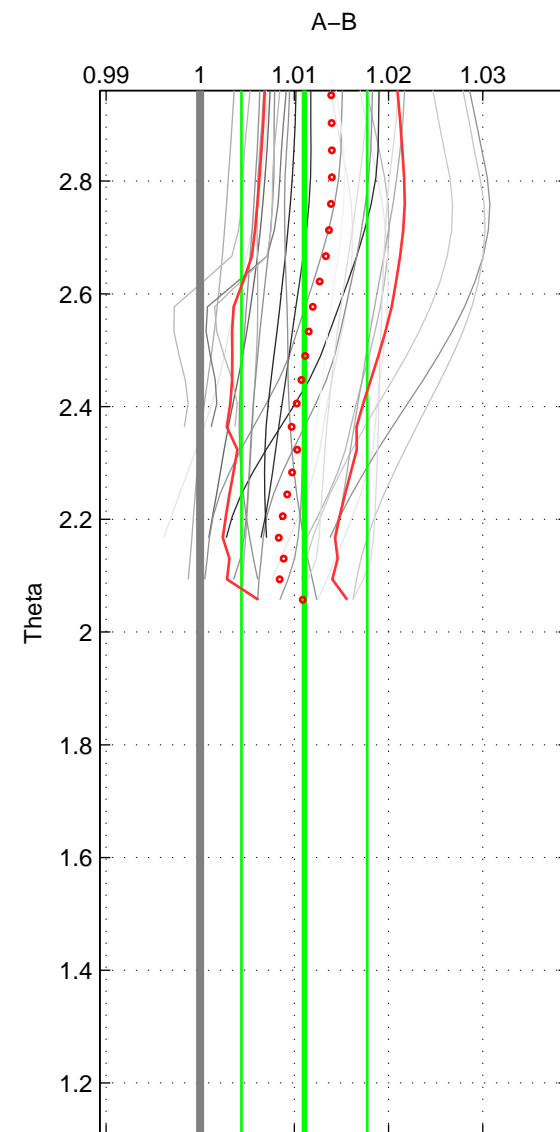

Cruise A (red). Date: Mar 1989 Cruisename: 507-32MW19890206

Cruise B (blue). Date: Apr 2007 Cruisename: 674-49UF20070424

*** "Favourite" values are means of spaces 1 2.

	Offset	O.StDev	Ratio	R.Stdev	Rating
SIGMA:	0.029	0.018	1.011	0.007	4
THETA:	0.030	0.018	1.011	0.007	4
DEPTH:	0.025	0.009	1.009	0.003	3
FAV.:	0.030	0.018	1.011	0.007	4

Profiles of A: 10
 Profiles of B: 3
 Diff profs : 26
 WMoffset (A-B): 0.029431
 WMoffset stdev: 0.018356
 WMratio (A/B): 1.0108
 WMratio stdev: 0.0067431

Quality (1-5): 4

Profiles of A: 10
 Profiles of B: 3
 Diff profs : 26
 WMoffset (A-B): 0.030081
 WMoffset stdev: 0.018177
 WMratio (A/B): 1.011
 WMratio stdev: 0.0066798

Quality (1-5): 4

Profiles of A: 10
 Profiles of B: 3
 Diff profs : 26
 WMoffset (A-B): 0.02496
 WMoffset stdev: 0.00893
 WMratio (A/B): 1.0091
 WMratio stdev: 0.0032076

Quality (1-5): 3

Please note that statistics are bad.