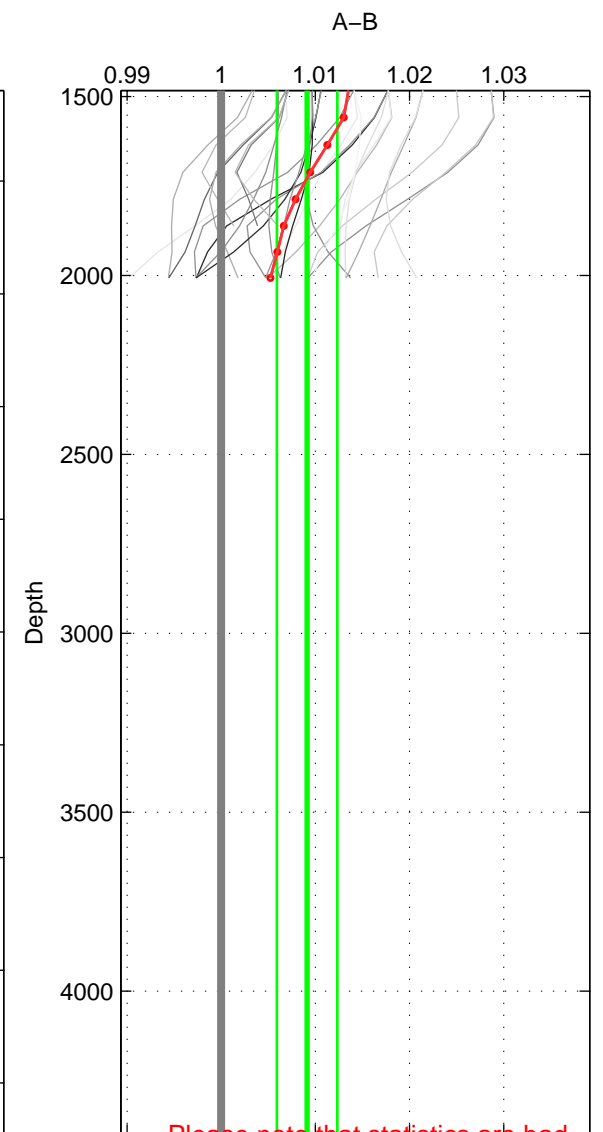

Cruise A (red). Date: Mar 1989 Cruisename: 507-32MW19890206

Cruise B (blue). Date: Apr 2007 Cruisename: 674-49UF20070424

*** "Favourite" values are means of spaces 1 2.

	Offset	O.StDev	Ratio	R.Stdev	Rating
SIGMA:	0.029	0.018	1.011	0.007	4
THETA:	0.030	0.018	1.011	0.007	4
DEPTH:	0.025	0.009	1.009	0.003	3
FAV.:	0.030	0.018	1.011	0.007	4

Profiles of A: 10
 Profiles of B: 3
 Diff profs : 26
 WMoffset (A-B): 0.029431
 WMoffset stdev: 0.018356
 WMratio (A/B): 1.0108
 WMratio stdev: 0.0067431

Quality (1-5): 4

Profiles of A: 10
 Profiles of B: 3
 Diff profs : 26
 WMoffset (A-B): 0.030081
 WMoffset stdev: 0.018177
 WMratio (A/B): 1.011
 WMratio stdev: 0.0066798

Quality (1-5): 4

Profiles of A: 10
 Profiles of B: 3
 Diff profs : 26
 WMoffset (A-B): 0.02496
 WMoffset stdev: 0.00893
 WMratio (A/B): 1.0091
 WMratio stdev: 0.0032076

Quality (1-5): 3

Please note that statistics are bad.