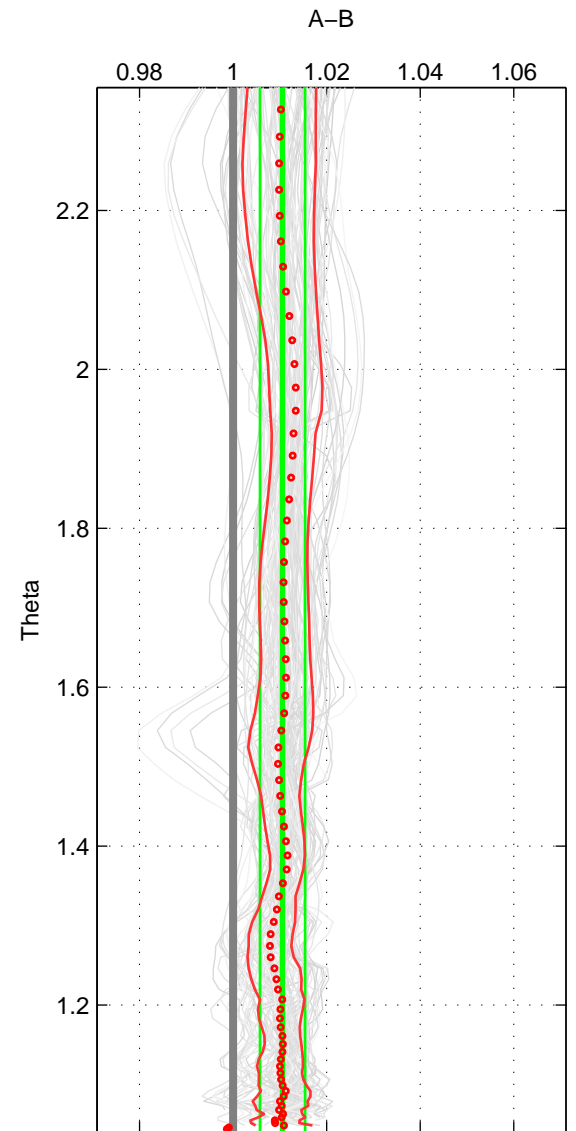

Cruise A (red). Date: Jun 2005 Cruisename: 605-49NZ20050525

Cruise B (blue). Date: Jul 2011 Cruisename: 626-49RY20110515

\*\*\* "Favourite" values are means of spaces 1 2 3.

	Offset	O.StDev	Ratio	R.Stdev	Rating
SIGMA:	0.029	0.013	1.011	0.005	5
THETA:	0.028	0.013	1.011	0.005	5
DEPTH:	0.024	0.017	1.010	0.007	5
FAV.:	0.027	0.014	1.010	0.005	5

Profiles of A: 25  
 Profiles of B: 18  
 Diff profs : 100  
 WMoffset (A-B): 0.029174  
 WMoffset stdev: 0.012688  
 WMratio (A/B): 1.0109  
 WMratio stdev: 0.0047758

Quality (1-5): 5

Profiles of A: 25  
 Profiles of B: 18  
 Diff profs : 100  
 WMoffset (A-B): 0.028  
 WMoffset stdev: 0.012756  
 WMratio (A/B): 1.0106  
 WMratio stdev: 0.0048399

Quality (1-5): 5

Profiles of A: 25  
 Profiles of B: 18  
 Diff profs : 100  
 WMoffset (A-B): 0.023675  
 WMoffset stdev: 0.01689  
 WMratio (A/B): 1.0095  
 WMratio stdev: 0.0068306

Quality (1-5): 5