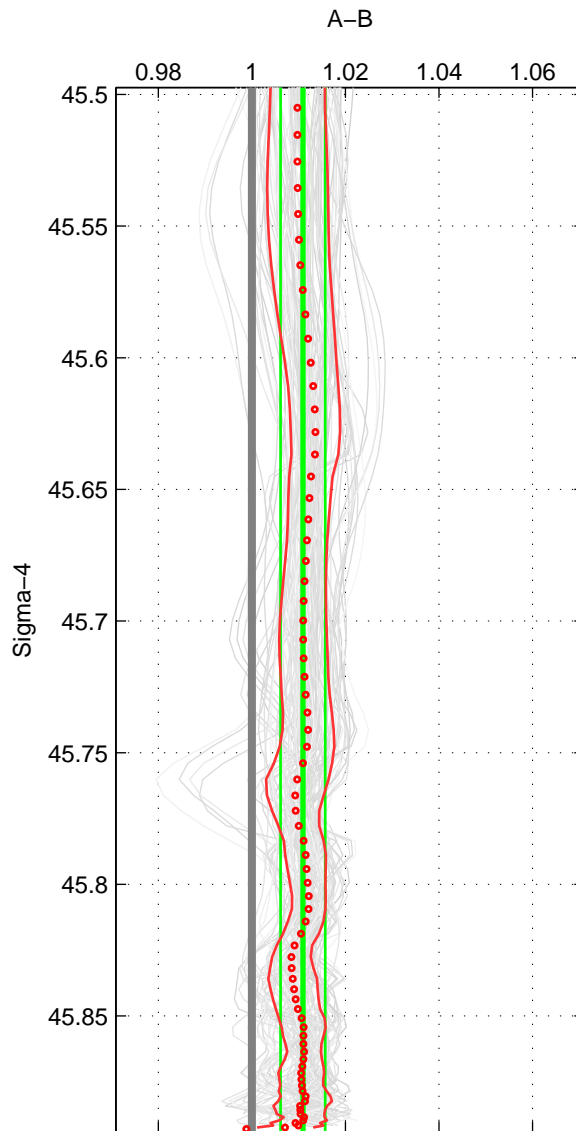

Cruise A (red). Date: Jun 2005 Cruisename: 605-49NZ20050525

Cruise B (blue). Date: Jul 2011 Cruisename: 626-49RY20110515

\*\*\* "Favourite" values are means of spaces 1 2 3.

	Offset	O.StDev	Ratio	R.Stdev	Rating
SIGMA:	0.029	0.013	1.011	0.005	5
THETA:	0.028	0.013	1.011	0.005	5
DEPTH:	0.024	0.017	1.010	0.007	5
FAV.:	0.027	0.014	1.010	0.005	5

Profiles of A: 25  
 Profiles of B: 18  
 Diff profs : 100  
 WMoffset (A-B): 0.029174  
 WMoffset stdev: 0.012688  
 WMratio (A/B): 1.0109  
 WMratio stdev: 0.0047758

Quality (1-5): 5

Profiles of A: 25  
 Profiles of B: 18  
 Diff profs : 100  
 WMoffset (A-B): 0.028  
 WMoffset stdev: 0.012756  
 WMratio (A/B): 1.0106  
 WMratio stdev: 0.0048399

Quality (1-5): 5

Profiles of A: 25  
 Profiles of B: 18  
 Diff profs : 100  
 WMoffset (A-B): 0.023675  
 WMoffset stdev: 0.01689  
 WMratio (A/B): 1.0095  
 WMratio stdev: 0.0068306

Quality (1-5): 5