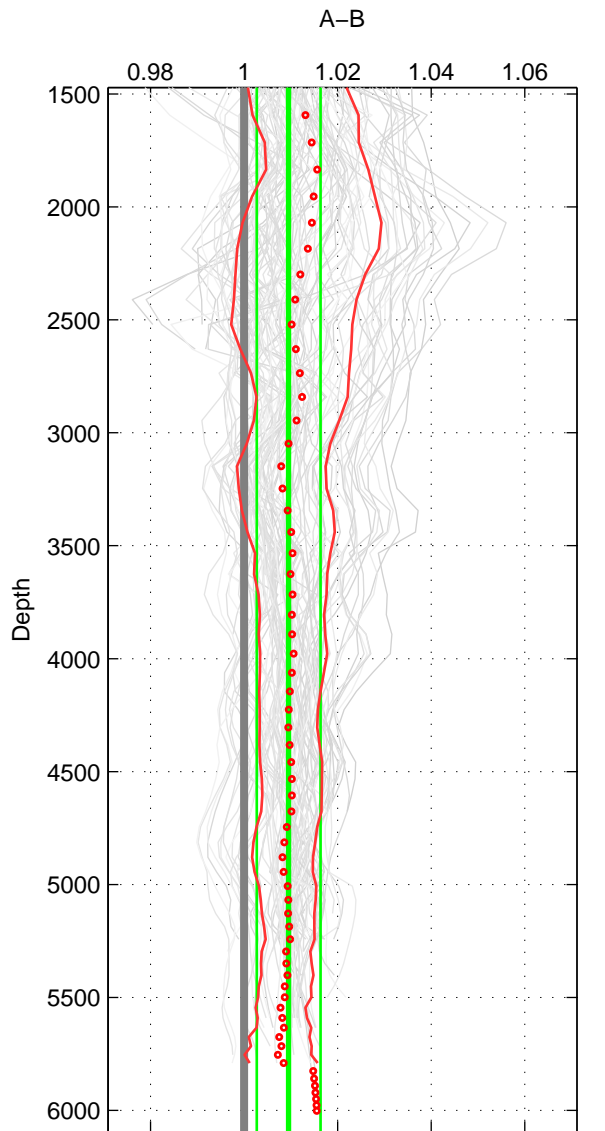

Cruise A (red). Date: Jun 2005 Cruisename: 605-49NZ20050525

Cruise B (blue). Date: Jul 2011 Cruisename: 626-49RY20110515

\*\*\* "Favourite" values are means of spaces 1 2 3.

	Offset	O.StDev	Ratio	R.Stdev	Rating
SIGMA:	0.029	0.013	1.011	0.005	5
THETA:	0.028	0.013	1.011	0.005	5
DEPTH:	0.024	0.017	1.010	0.007	5
FAV.:	0.027	0.014	1.010	0.005	5

Profiles of A: 25  
 Profiles of B: 18  
 Diff profs : 100  
 WMoffset (A-B): 0.029174  
 WMoffset stdev: 0.012688  
 WMratio (A/B): 1.0109  
 WMratio stdev: 0.0047758

Quality (1-5): 5

Profiles of A: 25  
 Profiles of B: 18  
 Diff profs : 100  
 WMoffset (A-B): 0.028  
 WMoffset stdev: 0.012756  
 WMratio (A/B): 1.0106  
 WMratio stdev: 0.0048399

Quality (1-5): 5

Profiles of A: 25  
 Profiles of B: 18  
 Diff profs : 100  
 WMoffset (A-B): 0.023675  
 WMoffset stdev: 0.01689  
 WMratio (A/B): 1.0095  
 WMratio stdev: 0.0068306

Quality (1-5): 5