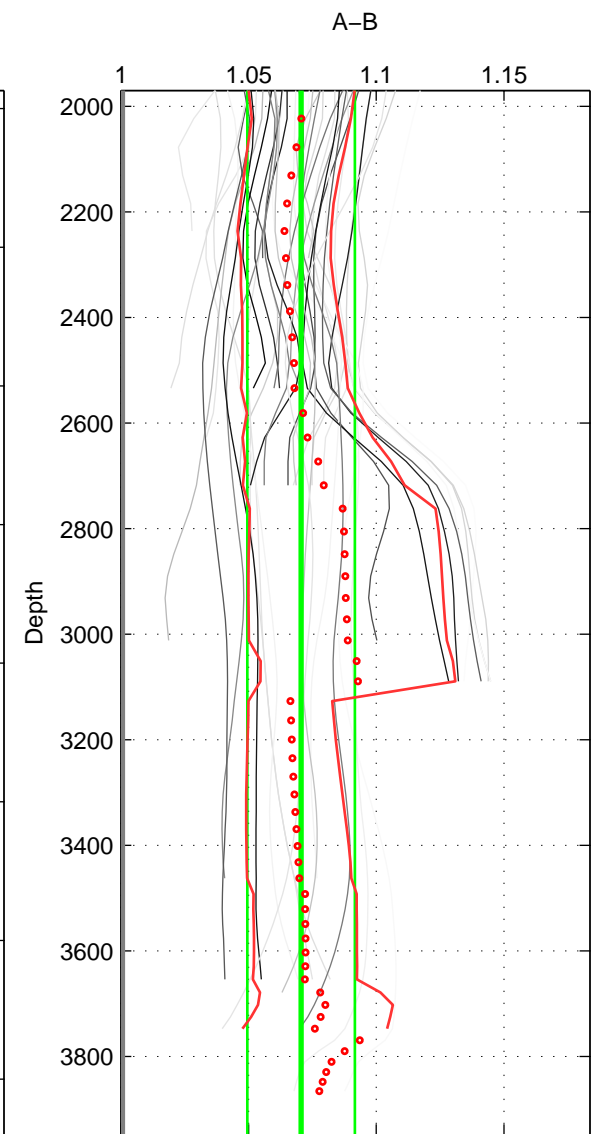

Cruise A (red). Date: Jan 2008 Cruisename: 338-09AR20071216  
 Cruise B (blue). Date: Feb 2002 Cruisename: 387-61TG20020206

\*\*\* "Favourite" values are means of spaces 1 2 3.

	Offset	O.StDev	Ratio	R.Stdev	Rating
SIGMA:	0.136	0.041	1.064	0.020	5
THETA:	0.122	0.033	1.057	0.016	5
DEPTH:	0.149	0.043	1.071	0.021	5
FAV.:	0.136	0.039	1.064	0.019	5

Profiles of A: 17  
 Profiles of B: 5  
 Diff profs : 39  
 WMoffset (A-B): 0.13619  
 WMoffset stdev: 0.040506  
 WMratio (A/B): 1.0644  
 WMratio stdev: 0.020129

Quality (1-5): 5

Profiles of A: 17  
 Profiles of B: 5  
 Diff profs : 39  
 WMoffset (A-B): 0.12193  
 WMoffset stdev: 0.0333  
 WMratio (A/B): 1.0569  
 WMratio stdev: 0.016143

Quality (1-5): 5

Profiles of A: 17  
 Profiles of B: 5  
 Diff profs : 39  
 WMoffset (A-B): 0.14901  
 WMoffset stdev: 0.042626  
 WMratio (A/B): 1.0706  
 WMratio stdev: 0.021035

Quality (1-5): 5