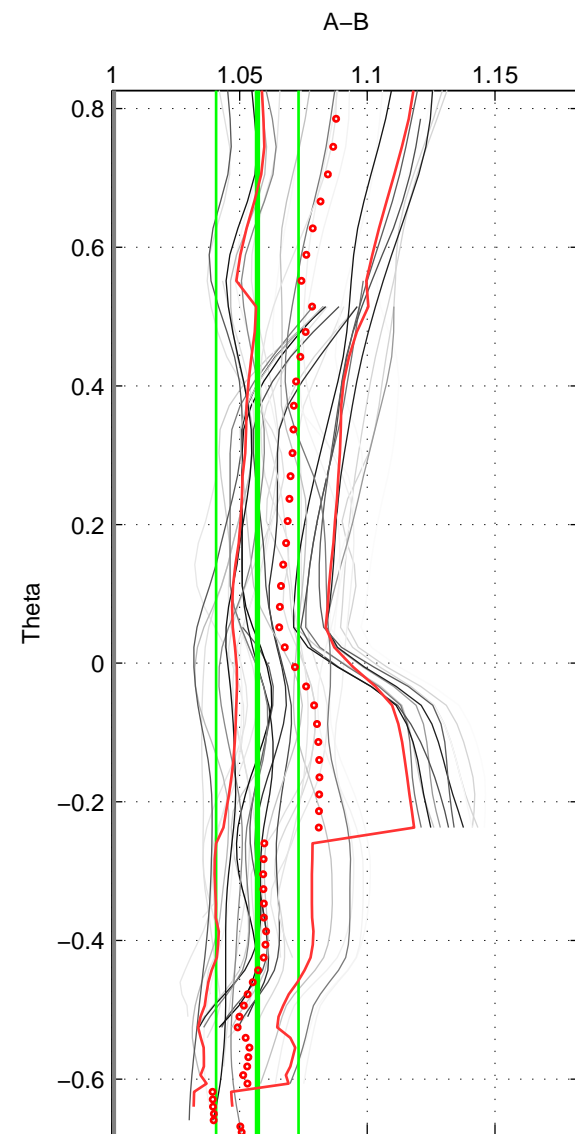

Cruise A (red). Date: Jan 2008 Cruisename: 338-09AR20071216  
 Cruise B (blue). Date: Feb 2002 Cruisename: 387-61TG20020206

\*\*\* "Favourite" values are means of spaces 1 2 3.

	Offset	O.StDev	Ratio	R.Stdev	Rating
SIGMA:	0.136	0.041	1.064	0.020	5
THETA:	0.122	0.033	1.057	0.016	5
DEPTH:	0.149	0.043	1.071	0.021	5
FAV.:	0.136	0.039	1.064	0.019	5

Profiles of A: 17  
 Profiles of B: 5  
 Diff profs : 39  
 WMoffset (A-B): 0.13619  
 WMoffset stdev: 0.040506  
 WMratio (A/B): 1.0644  
 WMratio stdev: 0.020129

Quality (1-5): 5

Profiles of A: 17  
 Profiles of B: 5  
 Diff profs : 39  
 WMoffset (A-B): 0.12193  
 WMoffset stdev: 0.0333  
 WMratio (A/B): 1.0569  
 WMratio stdev: 0.016143

Quality (1-5): 5

Profiles of A: 17  
 Profiles of B: 5  
 Diff profs : 39  
 WMoffset (A-B): 0.14901  
 WMoffset stdev: 0.042626  
 WMratio (A/B): 1.0706  
 WMratio stdev: 0.021035

Quality (1-5): 5