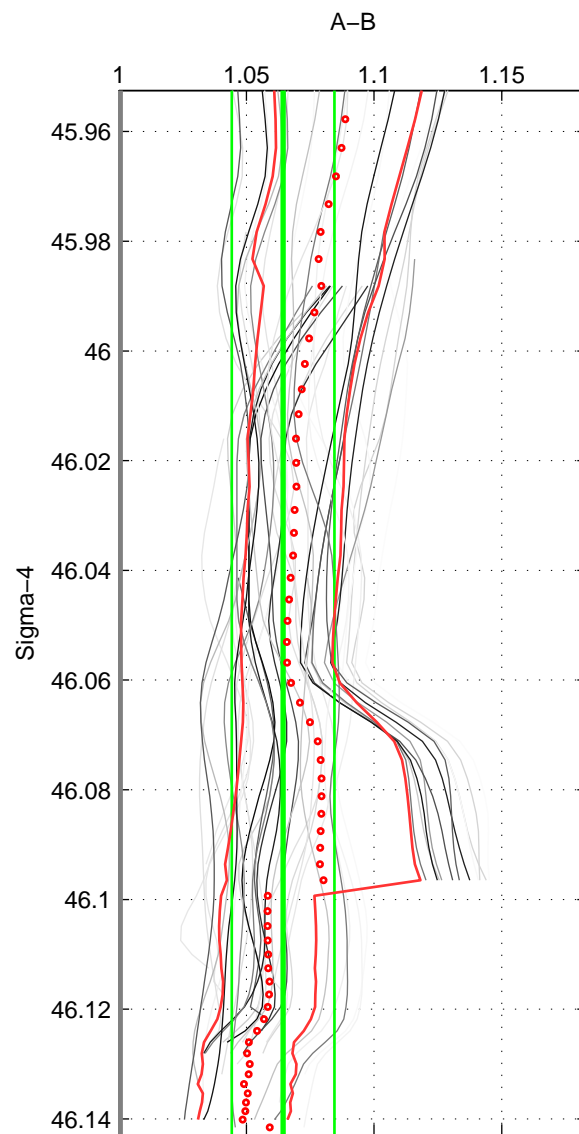

Cruise A (red). Date: Jan 2008 Cruisename: 338-09AR20071216  
 Cruise B (blue). Date: Feb 2002 Cruisename: 387-61TG20020206

\*\*\* "Favourite" values are means of spaces 1 2 3.

	Offset	O.StDev	Ratio	R.Stdev	Rating
SIGMA:	0.136	0.041	1.064	0.020	5
THETA:	0.122	0.033	1.057	0.016	5
DEPTH:	0.149	0.043	1.071	0.021	5
FAV.:	0.136	0.039	1.064	0.019	5

Profiles of A: 17  
 Profiles of B: 5  
 Diff profs : 39  
 WMoffset (A-B): 0.13619  
 WMoffset stdev: 0.040506  
 WMratio (A/B): 1.0644  
 WMratio stdev: 0.020129

Quality (1-5): 5

Profiles of A: 17  
 Profiles of B: 5  
 Diff profs : 39  
 WMoffset (A-B): 0.12193  
 WMoffset stdev: 0.0333  
 WMratio (A/B): 1.0569  
 WMratio stdev: 0.016143

Quality (1-5): 5

Profiles of A: 17  
 Profiles of B: 5  
 Diff profs : 39  
 WMoffset (A-B): 0.14901  
 WMoffset stdev: 0.042626  
 WMratio (A/B): 1.0706  
 WMratio stdev: 0.021035

Quality (1-5): 5