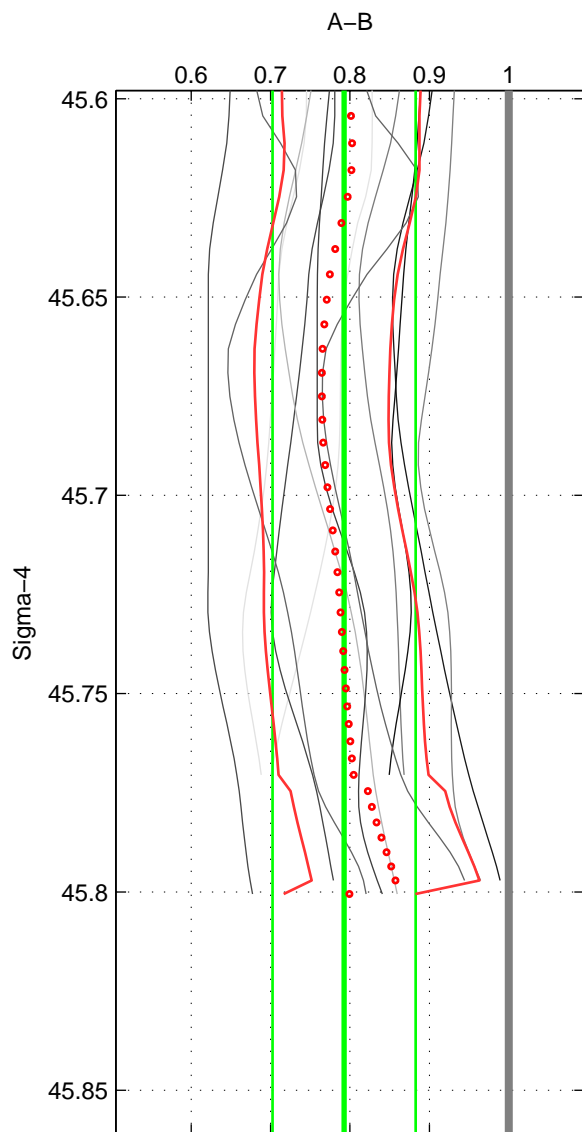

Cruise A (red). Date: Jul 2001 Cruisename: 161-06MT20010717

Cruise B (blue). Date: Jun 1990 Cruisename: 302-74AB19900528

*** "Favourite" values are means of spaces 1 2 3.

	Offset	O.StDev	Ratio	R.Stdev	Rating
SIGMA:	-0.246	0.117	0.793	0.090	2
THETA:	-0.206	0.104	0.845	0.074	2
DEPTH:	-0.250	0.122	0.786	0.095	2
FAV. :	-0.234	0.114	0.808	0.086	2

Profiles of A: 5
 Profiles of B: 3
 Diff profs : 12
 WMoffset (A-B): -0.24567
 WMoffset stdev: 0.11701
 WMratio (A/B): 0.79253
 WMratio stdev: 0.090106

Quality (1-5): 2

Profiles of A: 5
 Profiles of B: 3
 Diff profs : 12
 WMoffset (A-B): -0.20638
 WMoffset stdev: 0.10434
 WMratio (A/B): 0.84521
 WMratio stdev: 0.073981

Quality (1-5): 2

Profiles of A: 5
 Profiles of B: 3
 Diff profs : 12
 WMoffset (A-B): -0.24982
 WMoffset stdev: 0.12195
 WMratio (A/B): 0.78591
 WMratio stdev: 0.094543

Quality (1-5): 2