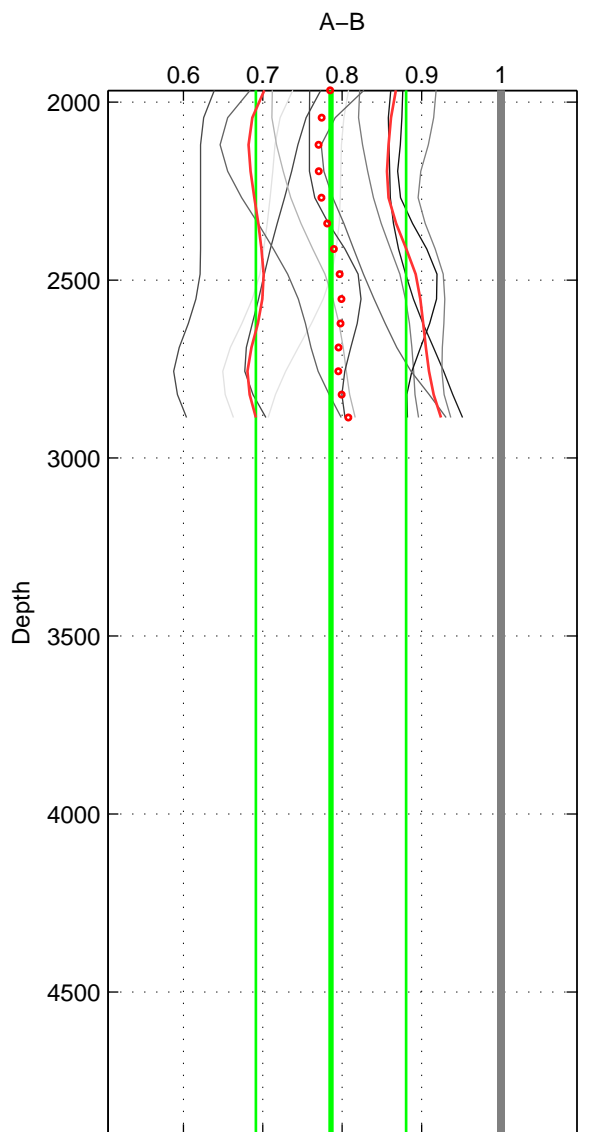

Cruise A (red). Date: Jul 2001 Cruisename: 161-06MT20010717

Cruise B (blue). Date: Jun 1990 Cruisename: 302-74AB19900528

*** "Favourite" values are means of spaces 1 2 3.

	Offset	O.StDev	Ratio	R.Stdev	Rating
SIGMA:	-0.246	0.117	0.793	0.090	2
THETA:	-0.206	0.104	0.845	0.074	2
DEPTH:	-0.250	0.122	0.786	0.095	2
FAV. :	-0.234	0.114	0.808	0.086	2

Profiles of A: 5
 Profiles of B: 3
 Diff profs : 12
 WMoffset (A-B): -0.24567
 WMoffset stdev: 0.11701
 WMratio (A/B): 0.79253
 WMratio stdev: 0.090106

Quality (1-5): 2

Profiles of A: 5
 Profiles of B: 3
 Diff profs : 12
 WMoffset (A-B): -0.20638
 WMoffset stdev: 0.10434
 WMratio (A/B): 0.84521
 WMratio stdev: 0.073981

Quality (1-5): 2

Profiles of A: 5
 Profiles of B: 3
 Diff profs : 12
 WMoffset (A-B): -0.24982
 WMoffset stdev: 0.12195
 WMratio (A/B): 0.78591
 WMratio stdev: 0.094543

Quality (1-5): 2