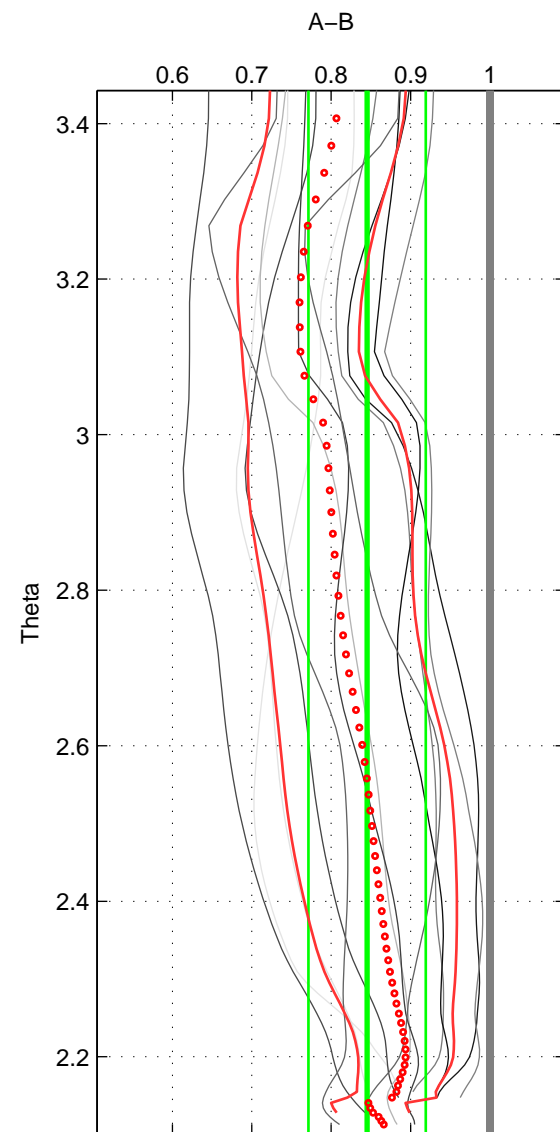

Cruise A (red). Date: Jul 2001 Cruisename: 161-06MT20010717

Cruise B (blue). Date: Jun 1990 Cruisename: 302-74AB19900528

*** "Favourite" values are means of spaces 1 2 3.

	Offset	O.StDev	Ratio	R.Stdev	Rating
SIGMA:	-0.246	0.117	0.793	0.090	2
THETA:	-0.206	0.104	0.845	0.074	2
DEPTH:	-0.250	0.122	0.786	0.095	2
FAV. :	-0.234	0.114	0.808	0.086	2

Profiles of A: 5
 Profiles of B: 3
 Diff profs : 12
 WMoffset (A-B): -0.24567
 WMoffset stdev: 0.11701
 WMratio (A/B): 0.79253
 WMratio stdev: 0.090106

Quality (1-5): 2

Profiles of A: 5
 Profiles of B: 3
 Diff profs : 12
 WMoffset (A-B): -0.20638
 WMoffset stdev: 0.10434
 WMratio (A/B): 0.84521
 WMratio stdev: 0.073981

Quality (1-5): 2

Profiles of A: 5
 Profiles of B: 3
 Diff profs : 12
 WMoffset (A-B): -0.24982
 WMoffset stdev: 0.12195
 WMratio (A/B): 0.78591
 WMratio stdev: 0.094543

Quality (1-5): 2