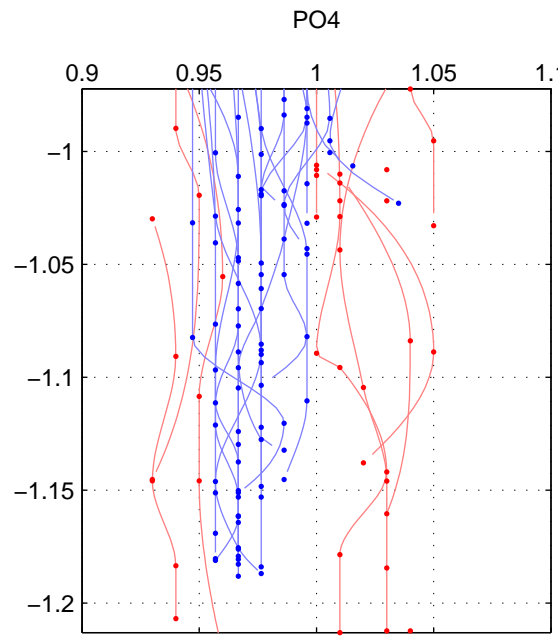

Cruise A (red). Date: Aug 1993 Cruisename: 87-58JH19930730
 Cruise B (blue). Date: Nov 1995 Cruisename: 93-58JH19951108

*** "Favourite" values are means of spaces 2 3.

	Offset	O.StDev	Ratio	R.Stdev	Rating
SIGMA:	0.028	0.036	1.029	0.038	3
THETA:	0.026	0.037	1.027	0.038	4
DEPTH:	0.047	0.024	1.049	0.025	4
FAV.:	0.037	0.030	1.038	0.032	4

Profiles of A: 9
 Profiles of B: 19
 Diff profs: 66
 WMoffset (A-B): 0.027895
 WMoffset stdev: 0.036377
 WMratio (A/B): 1.0288
 WMratio stdev: 0.037668

Quality (1-5): 3

Profiles of A: 9
 Profiles of B: 19
 Diff profs: 66
 WMoffset (A-B): 0.025923
 WMoffset stdev: 0.036711
 WMratio (A/B): 1.0268
 WMratio stdev: 0.038022

Quality (1-5): 4

Profiles of A: 9
 Profiles of B: 19
 Diff profs: 66
 WMoffset (A-B): 0.047199
 WMoffset stdev: 0.024257
 WMratio (A/B): 1.0487
 WMratio stdev: 0.025145

Quality (1-5): 4