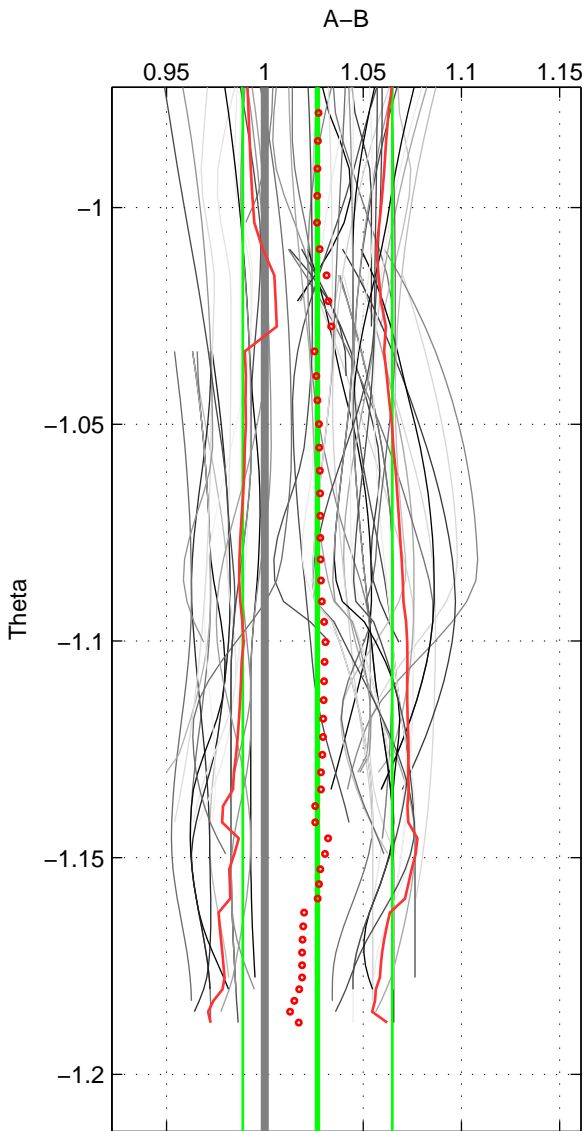

Cruise A (red). Date: Aug 1993 Cruisename: 87-58JH19930730
 Cruise B (blue). Date: Nov 1995 Cruisename: 93-58JH19951108

*** "Favourite" values are means of spaces 2 3.

	Offset	O.StDev	Ratio	R.Stdev	Rating
SIGMA:	0.028	0.036	1.029	0.038	3
THETA:	0.026	0.037	1.027	0.038	4
DEPTH:	0.047	0.024	1.049	0.025	4
FAV.:	0.037	0.030	1.038	0.032	4

Profiles of A: 9
 Profiles of B: 19
 Diff profs: 66
 WMoffset (A-B): 0.027895
 WMoffset stdev: 0.036377
 WMratio (A/B): 1.0288
 WMratio stdev: 0.037668

Quality (1-5): 3

Profiles of A: 9
 Profiles of B: 19
 Diff profs: 66
 WMoffset (A-B): 0.025923
 WMoffset stdev: 0.036711
 WMratio (A/B): 1.0268
 WMratio stdev: 0.038022

Quality (1-5): 4

Profiles of A: 9
 Profiles of B: 19
 Diff profs: 66
 WMoffset (A-B): 0.047199
 WMoffset stdev: 0.024257
 WMratio (A/B): 1.0487
 WMratio stdev: 0.025145

Quality (1-5): 4