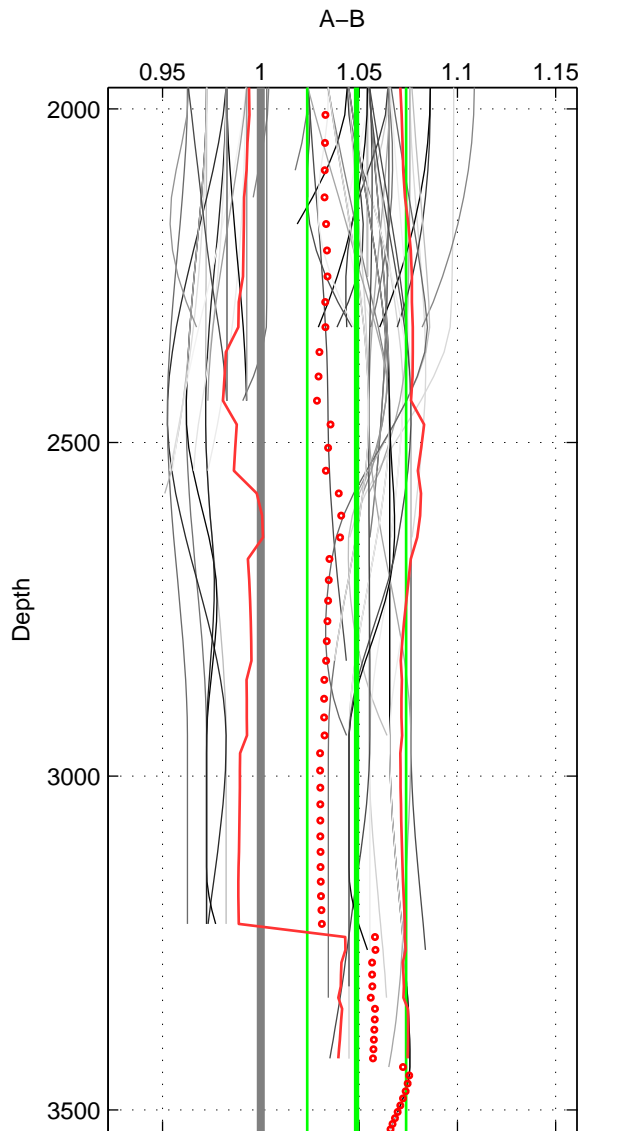

Cruise A (red). Date: Aug 1993 Cruisename: 87-58JH19930730
 Cruise B (blue). Date: Nov 1995 Cruisename: 93-58JH19951108

*** "Favourite" values are means of spaces 2 3.

	Offset	O.StDev	Ratio	R.Stdev	Rating
SIGMA:	0.028	0.036	1.029	0.038	3
THETA:	0.026	0.037	1.027	0.038	4
DEPTH:	0.047	0.024	1.049	0.025	4
FAV.:	0.037	0.030	1.038	0.032	4

Profiles of A: 9
 Profiles of B: 19
 Diff profs: 66
 WMoffset (A-B): 0.027895
 WMoffset stdev: 0.036377
 WMratio (A/B): 1.0288
 WMratio stdev: 0.037668

Quality (1-5): 3

Profiles of A: 9
 Profiles of B: 19
 Diff profs: 66
 WMoffset (A-B): 0.025923
 WMoffset stdev: 0.036711
 WMratio (A/B): 1.0268
 WMratio stdev: 0.038022

Quality (1-5): 4

Profiles of A: 9
 Profiles of B: 19
 Diff profs: 66
 WMoffset (A-B): 0.047199
 WMoffset stdev: 0.024257
 WMratio (A/B): 1.0487
 WMratio stdev: 0.025145

Quality (1-5): 4