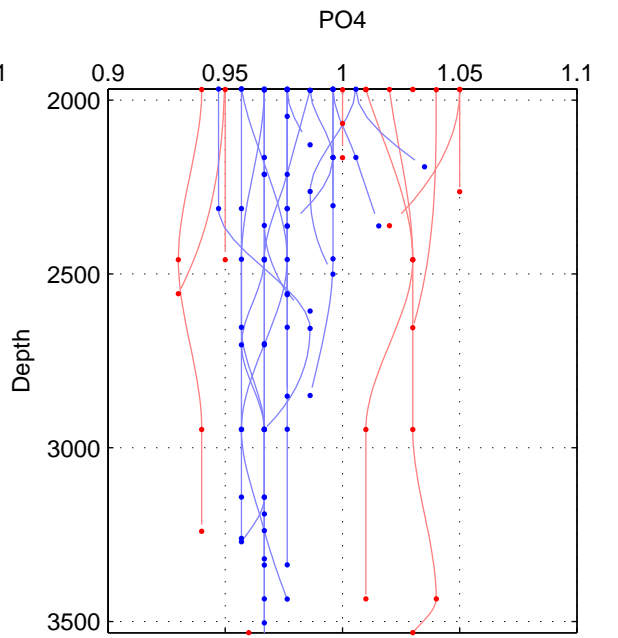

Cruise A (red). Date: Aug 1993 Cruisename: 87-58JH19930730
 Cruise B (blue). Date: Nov 1995 Cruisename: 93-58JH19951108

*** "Favourite" values are means of spaces 2 3.

	Offset	O.StDev	Ratio	R.Stdev	Rating
SIGMA:	0.028	0.036	1.029	0.038	3
THETA:	0.026	0.037	1.027	0.038	4
DEPTH:	0.047	0.024	1.049	0.025	4
FAV.:	0.037	0.030	1.038	0.032	4

Profiles of A: 9
 Profiles of B: 19
 Diff profs: 66
 WMoffset (A-B): 0.027895
 WMoffset stdev: 0.036377
 WMratio (A/B): 1.0288
 WMratio stdev: 0.037668

Quality (1-5): 3

Profiles of A: 9
 Profiles of B: 19
 Diff profs: 66
 WMoffset (A-B): 0.025923
 WMoffset stdev: 0.036711
 WMratio (A/B): 1.0268
 WMratio stdev: 0.038022

Quality (1-5): 4

Profiles of A: 9
 Profiles of B: 19
 Diff profs: 66
 WMoffset (A-B): 0.047199
 WMoffset stdev: 0.024257
 WMratio (A/B): 1.0487
 WMratio stdev: 0.025145

Quality (1-5): 4