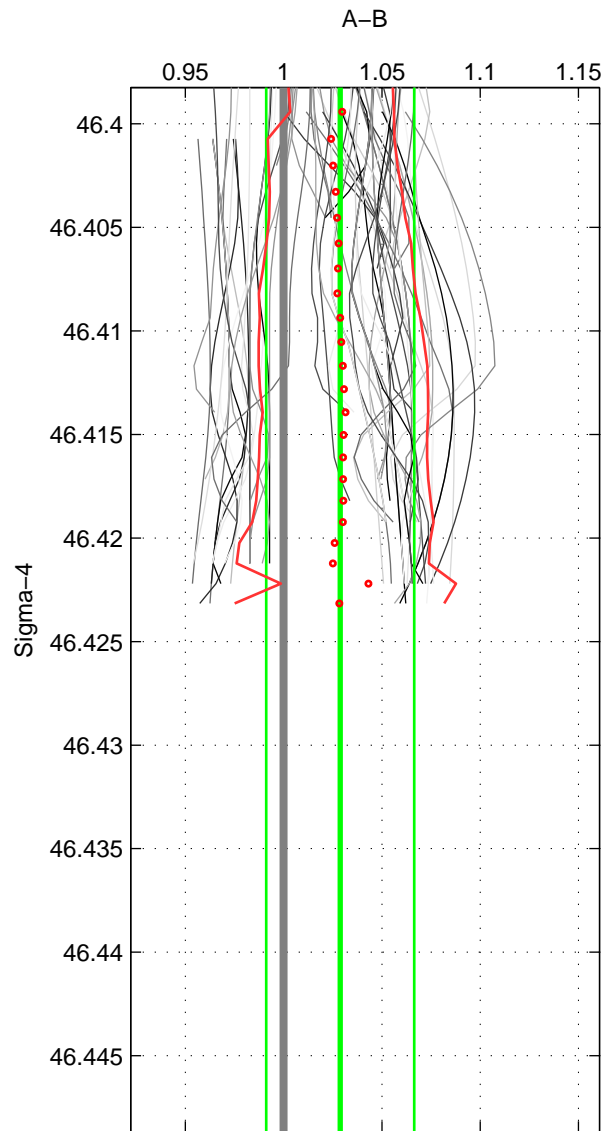

Cruise A (red). Date: Aug 1993 Cruisename: 87-58JH19930730
 Cruise B (blue). Date: Nov 1995 Cruisename: 93-58JH19951108

*** "Favourite" values are means of spaces 2 3.

	Offset	O.StDev	Ratio	R.Stdev	Rating
SIGMA:	0.028	0.036	1.029	0.038	3
THETA:	0.026	0.037	1.027	0.038	4
DEPTH:	0.047	0.024	1.049	0.025	4
FAV.:	0.037	0.030	1.038	0.032	4

Profiles of A: 9
 Profiles of B: 19
 Diff profs: 66
 WMoffset (A-B): 0.027895
 WMoffset stdev: 0.036377
 WMratio (A/B): 1.0288
 WMratio stdev: 0.037668

Quality (1-5): 3

Profiles of A: 9
 Profiles of B: 19
 Diff profs: 66
 WMoffset (A-B): 0.025923
 WMoffset stdev: 0.036711
 WMratio (A/B): 1.0268
 WMratio stdev: 0.038022

Quality (1-5): 4

Profiles of A: 9
 Profiles of B: 19
 Diff profs: 66
 WMoffset (A-B): 0.047199
 WMoffset stdev: 0.024257
 WMratio (A/B): 1.0487
 WMratio stdev: 0.025145

Quality (1-5): 4