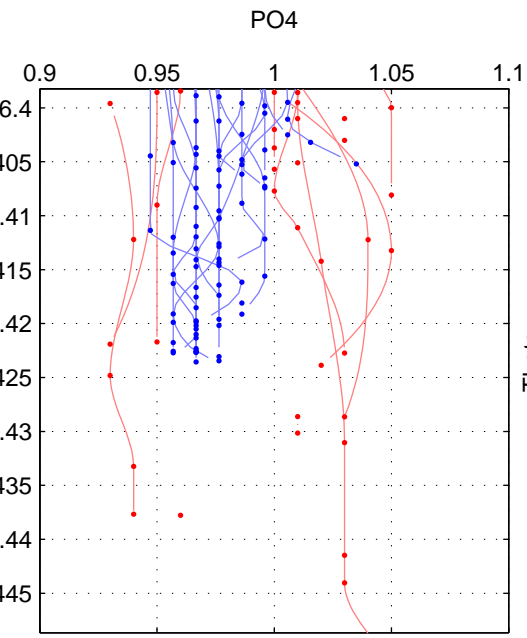

Cruise A (red). Date: Aug 1993 Cruisename: 87-58JH19930730
 Cruise B (blue). Date: Nov 1995 Cruisename: 93-58JH19951108

*** "Favourite" values are means of spaces 2 3.

	Offset	O.StDev	Ratio	R.Stdev	Rating
SIGMA:	0.028	0.036	1.029	0.038	3
THETA:	0.026	0.037	1.027	0.038	4
DEPTH:	0.047	0.024	1.049	0.025	4
FAV.:	0.037	0.030	1.038	0.032	4

Profiles of A: 9
 Profiles of B: 19
 Diff profs: 66
 WMoffset (A-B): 0.027895
 WMoffset stdev: 0.036377
 WMratio (A/B): 1.0288
 WMratio stdev: 0.037668

Quality (1-5): 3

Profiles of A: 9
 Profiles of B: 19
 Diff profs: 66
 WMoffset (A-B): 0.025923
 WMoffset stdev: 0.036711
 WMratio (A/B): 1.0268
 WMratio stdev: 0.038022

Quality (1-5): 4

Profiles of A: 9
 Profiles of B: 19
 Diff profs: 66
 WMoffset (A-B): 0.047199
 WMoffset stdev: 0.024257
 WMratio (A/B): 1.0487
 WMratio stdev: 0.025145

Quality (1-5): 4