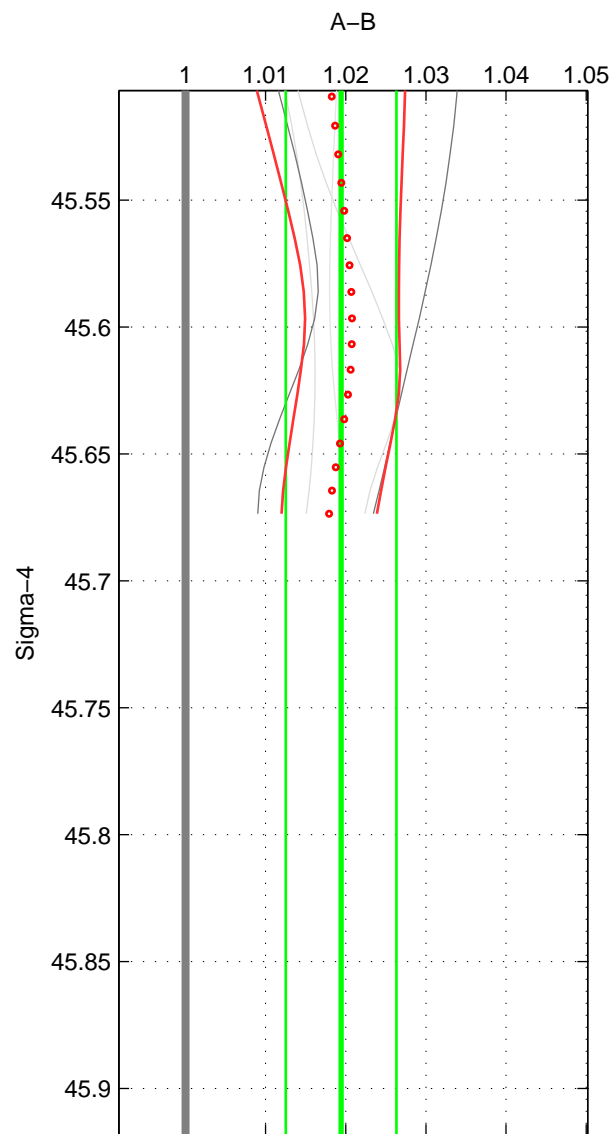

Cruise A (red). Date: Mar 1989 Cruisename: 507-32MW19890206

Cruise B (blue). Date: Oct 1999 Cruisename: 688-49UP19990917

*** "Favourite" values are means of spaces 1 2.

	Offset	O.StDev	Ratio	R.Stdev	Rating
SIGMA:	0.054	0.019	1.019	0.007	3
THETA:	0.048	0.020	1.017	0.007	3
DEPTH:	0.061	0.003	1.022	0.001	2
FAV.:	0.051	0.020	1.018	0.007	3

Profiles of A: 5
 Profiles of B: 1
 Diff profs: 5
 WMoffset (A-B): 0.053679
 WMoffset stdev: 0.019065
 WMratio (A/B): 1.0194
 WMratio stdev: 0.0069058

Quality (1-5): 3

Profiles of A: 5
 Profiles of B: 3
 Diff profs: 12
 WMoffset (A-B): 0.048178
 WMoffset stdev: 0.019961
 WMratio (A/B): 1.0174
 WMratio stdev: 0.0072462

Quality (1-5): 3

Profiles of A: 5
 Profiles of B: 3
 Diff profs: 12
 WMoffset (A-B): 0.061088
 WMoffset stdev: 0.0028227
 WMratio (A/B): 1.0221
 WMratio stdev: 0.0011851

Quality (1-5): 2

Please note that statistics are bad.