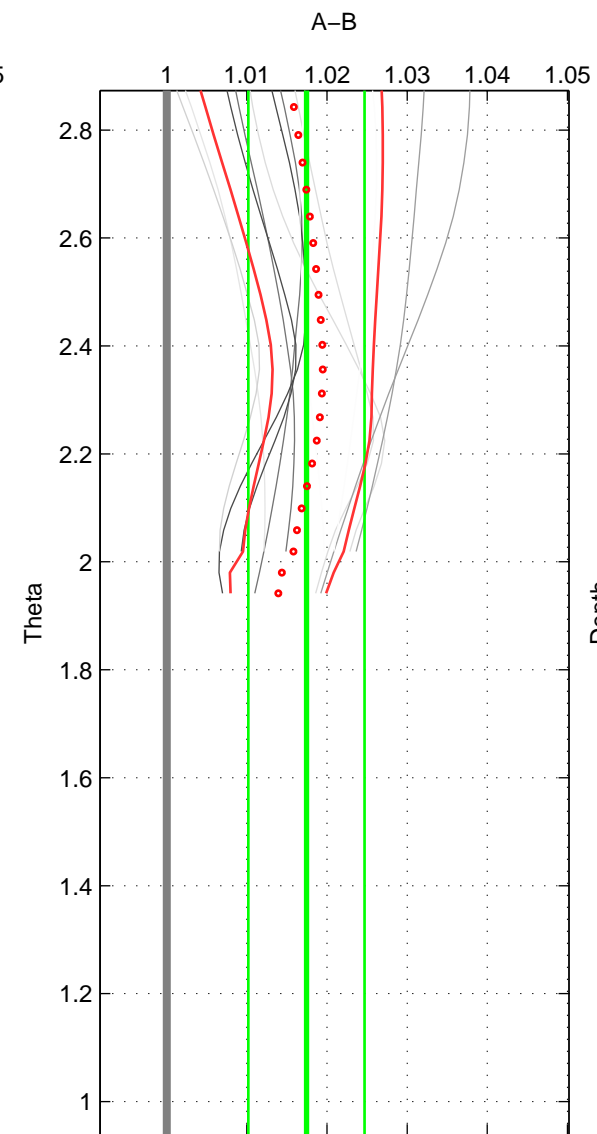

Cruise A (red). Date: Mar 1989 Cruisename: 507-32MW19890206

Cruise B (blue). Date: Oct 1999 Cruisename: 688-49UP19990917

*** "Favourite" values are means of spaces 1 2.

	Offset	O.StDev	Ratio	R.Stdev	Rating
SIGMA:	0.054	0.019	1.019	0.007	3
THETA:	0.048	0.020	1.017	0.007	3
DEPTH:	0.061	0.003	1.022	0.001	2
FAV.:	0.051	0.020	1.018	0.007	3

Profiles of A: 5
 Profiles of B: 1
 Diff profs: 5
 WMoffset (A-B): 0.053679
 WMoffset stdev: 0.019065
 WMratio (A/B): 1.0194
 WMratio stdev: 0.0069058

Quality (1-5): 3

Profiles of A: 5
 Profiles of B: 3
 Diff profs: 12
 WMoffset (A-B): 0.048178
 WMoffset stdev: 0.019961
 WMratio (A/B): 1.0174
 WMratio stdev: 0.0072462

Quality (1-5): 3

Profiles of A: 5
 Profiles of B: 3
 Diff profs: 12
 WMoffset (A-B): 0.061088
 WMoffset stdev: 0.0028227
 WMratio (A/B): 1.0221
 WMratio stdev: 0.0011851

Quality (1-5): 2

Please note that statistics are bad.