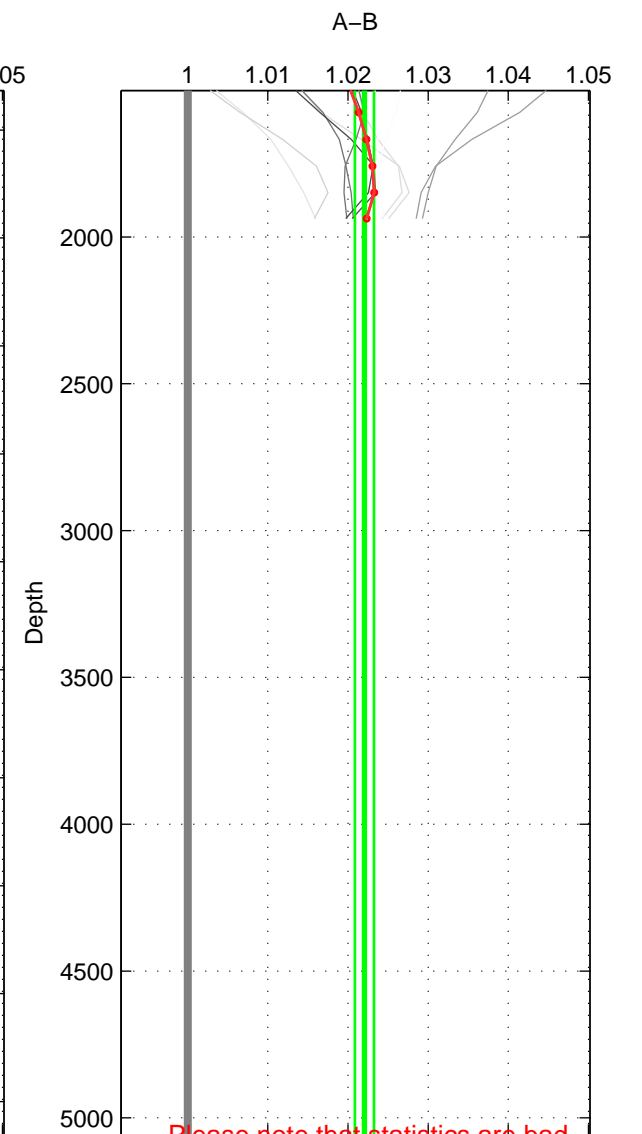

Cruise A (red). Date: Mar 1989 Cruisename: 507-32MW19890206

Cruise B (blue). Date: Oct 1999 Cruisename: 688-49UP19990917

*** "Favourite" values are means of spaces 1 2.

	Offset	O.StDev	Ratio	R.Stdev	Rating
SIGMA:	0.054	0.019	1.019	0.007	3
THETA:	0.048	0.020	1.017	0.007	3
DEPTH:	0.061	0.003	1.022	0.001	2
FAV.:	0.051	0.020	1.018	0.007	3

Profiles of A: 5
 Profiles of B: 1
 Diff profs: 5
 WMoffset (A-B): 0.053679
 WMoffset stdev: 0.019065
 WMratio (A/B): 1.0194
 WMratio stdev: 0.0069058

Quality (1-5): 3

Profiles of A: 5
 Profiles of B: 3
 Diff profs: 12
 WMoffset (A-B): 0.048178
 WMoffset stdev: 0.019961
 WMratio (A/B): 1.0174
 WMratio stdev: 0.0072462

Quality (1-5): 3

Profiles of A: 5
 Profiles of B: 3
 Diff profs: 12
 WMoffset (A-B): 0.061088
 WMoffset stdev: 0.0028227
 WMratio (A/B): 1.0221
 WMratio stdev: 0.0011851

Quality (1-5): 2

Please note that statistics are bad.