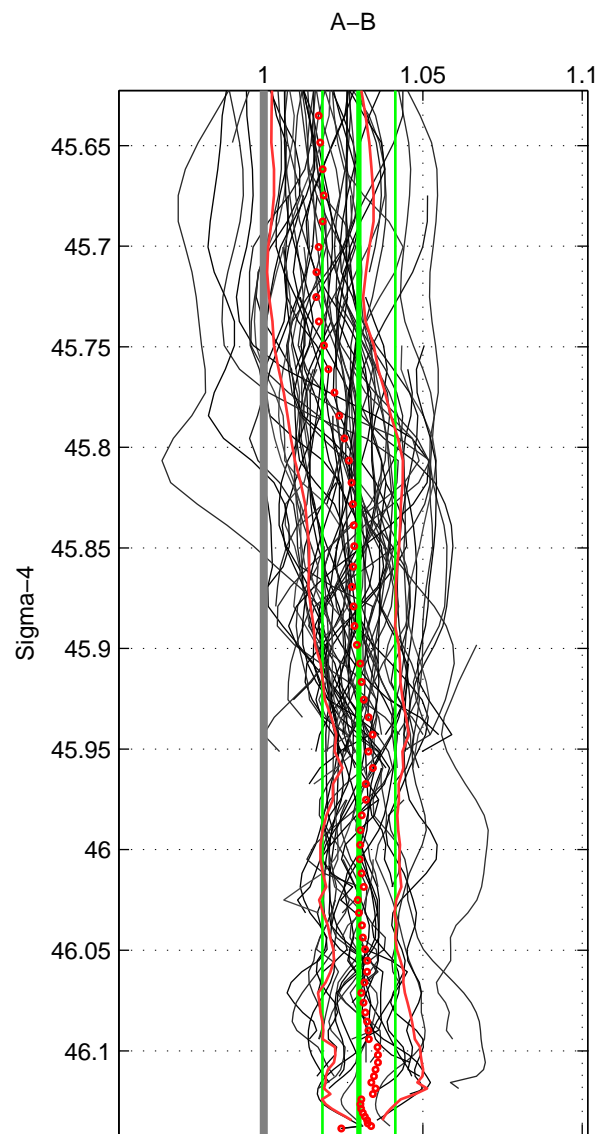

Cruise A (red). Date: Apr 2008 Cruisename: 339-09AR20080322

Cruise B (blue). Date: Jan 2011 Cruisename: 340-09AR20110104

*** "Favourite" values are means of spaces 1 2 3.

	Offset	O.StDev	Ratio	R.Stdev	Rating
SIGMA:	0.065	0.025	1.030	0.011	5
THETA:	0.066	0.025	1.030	0.011	5
DEPTH:	0.064	0.029	1.029	0.013	5
FAV.:	0.065	0.026	1.030	0.012	5

Profiles of A: 56
 Profiles of B: 45
 Diff profs : 95
 WMoffset (A-B): 0.06519
 WMoffset stdev: 0.025066
 WMratio (A/B): 1.0299
 WMratio stdev: 0.011458

Quality (1-5): 5

Profiles of A: 56
 Profiles of B: 45
 Diff profs : 95
 WMoffset (A-B): 0.065986
 WMoffset stdev: 0.024781
 WMratio (A/B): 1.0302
 WMratio stdev: 0.011328

Quality (1-5): 5

Profiles of A: 56
 Profiles of B: 45
 Diff profs : 95
 WMoffset (A-B): 0.063606
 WMoffset stdev: 0.02933
 WMratio (A/B): 1.0289
 WMratio stdev: 0.013374

Quality (1-5): 5