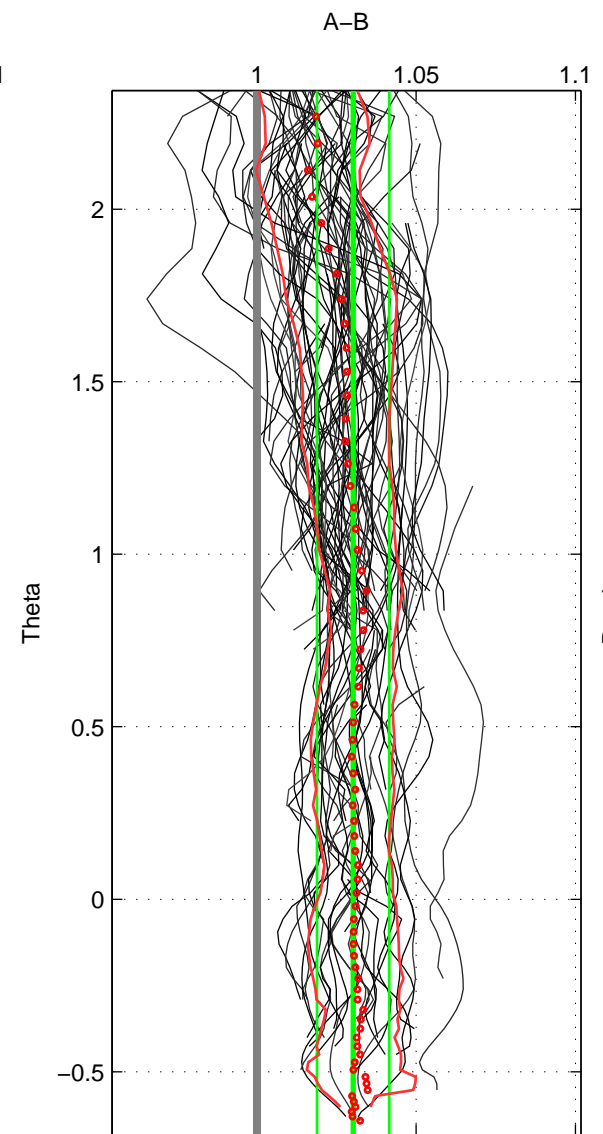

Cruise A (red). Date: Apr 2008 Cruisename: 339-09AR20080322

Cruise B (blue). Date: Jan 2011 Cruisename: 340-09AR20110104

*** "Favourite" values are means of spaces 1 2 3.

	Offset	O.StDev	Ratio	R.Stdev	Rating
SIGMA:	0.065	0.025	1.030	0.011	5
THETA:	0.066	0.025	1.030	0.011	5
DEPTH:	0.064	0.029	1.029	0.013	5
FAV.:	0.065	0.026	1.030	0.012	5

Profiles of A: 56
 Profiles of B: 45
 Diff profs : 95
 WMoffset (A-B): 0.06519
 WMoffset stdev: 0.025066
 WMratio (A/B): 1.0299
 WMratio stdev: 0.011458

Quality (1-5): 5

Profiles of A: 56
 Profiles of B: 45
 Diff profs : 95
 WMoffset (A-B): 0.065986
 WMoffset stdev: 0.024781
 WMratio (A/B): 1.0302
 WMratio stdev: 0.011328

Quality (1-5): 5

Profiles of A: 56
 Profiles of B: 45
 Diff profs : 95
 WMoffset (A-B): 0.063606
 WMoffset stdev: 0.02933
 WMratio (A/B): 1.0289
 WMratio stdev: 0.013374

Quality (1-5): 5