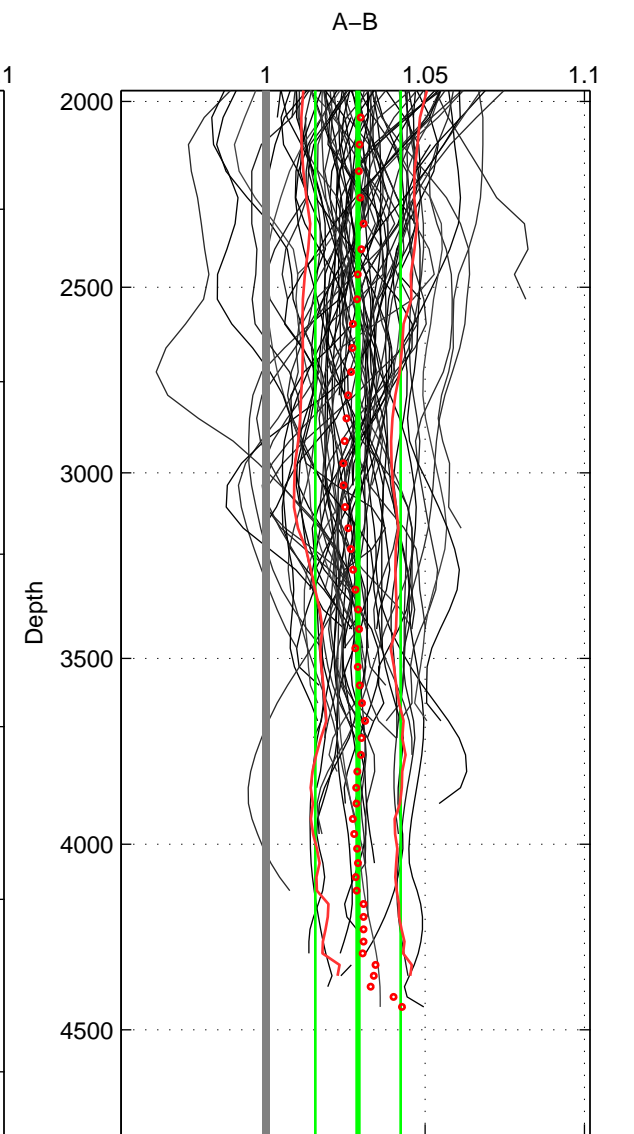

Cruise A (red). Date: Apr 2008 Cruisename: 339-09AR20080322

Cruise B (blue). Date: Jan 2011 Cruisename: 340-09AR20110104

*** "Favourite" values are means of spaces 1 2 3.

	Offset	O.StDev	Ratio	R.Stdev	Rating
SIGMA:	0.065	0.025	1.030	0.011	5
THETA:	0.066	0.025	1.030	0.011	5
DEPTH:	0.064	0.029	1.029	0.013	5
FAV.:	0.065	0.026	1.030	0.012	5

Profiles of A: 56
 Profiles of B: 45
 Diff profs : 95
 WMoffset (A-B): 0.06519
 WMoffset stdev: 0.025066
 WMratio (A/B): 1.0299
 WMratio stdev: 0.011458

Quality (1-5): 5

Profiles of A: 56
 Profiles of B: 45
 Diff profs : 95
 WMoffset (A-B): 0.065986
 WMoffset stdev: 0.024781
 WMratio (A/B): 1.0302
 WMratio stdev: 0.011328

Quality (1-5): 5

Profiles of A: 56
 Profiles of B: 45
 Diff profs : 95
 WMoffset (A-B): 0.063606
 WMoffset stdev: 0.02933
 WMratio (A/B): 1.0289
 WMratio stdev: 0.013374

Quality (1-5): 5